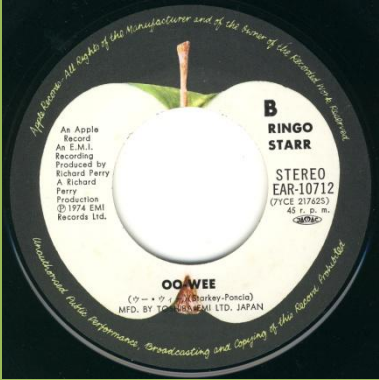

¥500 sticker

APPLE EAR-10462 - PHOTOGRAPH / DOWN AND OUT

EMI Cover

Info sheet

Red vinyl edition

Black vinyl Promo

Black vinyl edition

APPLE EAR-10492 - YOU'RE SIXTEEN / DEVIL WOMAN

EMI Cover

Info sheet

Promo

Red vinyl edition

APPLE EAR-10529 - OH MY MY / STEP LIGHTLY

EMI Cover

APPLE EAR-10670 - ONLY YOU / CALL ME

EMI Cover

Lyric sheet front

Promo

Single pressing ring

Double pressing ring

APPLE EAR-10712 - SNOOKEROO / OO-WEE

EMI Cover

Promo with corrected labels

APPLE EAR-10812 - GOODNIGHT VIENNA / NO NO SONG

EMI Cover