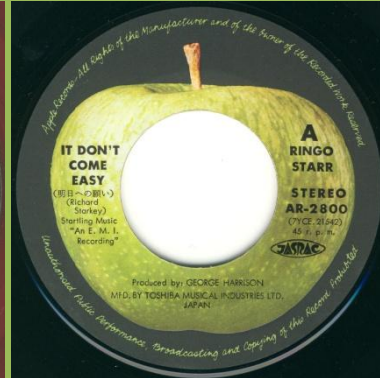

Singles come in generic company sleeves (Toshiba or Apple) with an insert (except Photograph, You're Sixteen & Only You, which come in bag covers)

APPLE AR-2681 - BEAUCOUPS OF BLUES / COOCHY COOCHY

¥400 print

¥500 sticker

Promo

Red vinyl edition

Black vinyl edition

APPLE AR-2800 - IT DON'T COME EASY / EARLY 1970

¥400 print

Promo

Red vinyl edition

¥500 sticker

¥500 print

EMI Cover

APPLE EAR-10045 - BACK OFF BOOGALOO / BLINDMAN

¥400 print

Red vinyl edition

Black vinyl Promo

Black vinyl edition