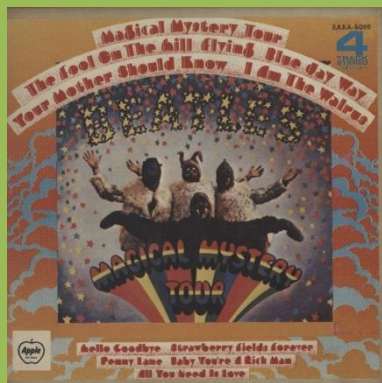

Insert

APPLE PXA-5003-04 – THE BEATLES [2 Reels, 19cm/s.]

OBI

Comes with 2 insert sheets

Insert

APPLE PXA-5003 – THE BEATLES (Tape 1) [19cm/s.]

OBI

Insert

Insert

APPLE PXA-5042 - HEY JUDE [19cm/s.]

Red box (first issues)

OBI

Insert

Blue box (later issues)

APPLE PXA-5053 - LET IT BE [19cm/s.]

OBI

Insert

APPLE EAXA-5095 - MAGICAL MYSTERY TOUR [19cm/s.]

APPLE EAXA-5097B - THE BEATLES/1962-1966 [19cm/s.]

All tape format releases came with a custom LP-size paper sleeve which holds the 2 booklets and poster of the LP release and list all current tape releases