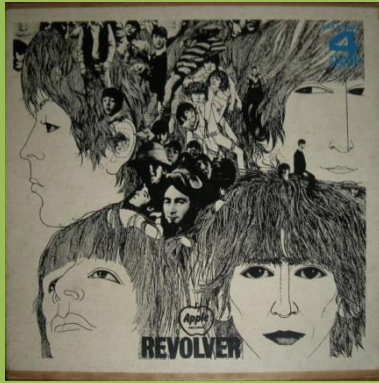

APPLE EAXA-5092 - REVOLVER [19cm/s.]

OBI

Insert

APPLE EAXA-5086 - A COLLECTION OF BEATLES OLDIES [19cm/s.]

OBI

Insert

APPLE EAXA-5087 - SGT. PEPPER'S LONELY HEARTS CLUB BAND [19cm/s.]

OBI

Insert

APPLE PXA-5003-04 – THE BEATLES [2 Reels, 19cm/s.]

OBI

Comes with 2 insert sheets

Insert

APPLE PXA-5003 – THE BEATLES (Tape 1) [19cm/s.]

OBI

Insert