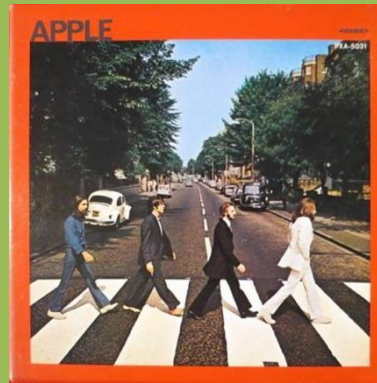

Insert

APPLE PXA-5003-04 – THE BEATLES [2 Reels, 19cm/s.]

OBI

Comes with 2 insert sheets

Insert

APPLE PXA-5003 – THE BEATLES (Tape 1) [19cm/s.]

OBI

Insert

APPLE PXA-5004 – THE BEATLES (Tape 2) [19cm/s.]

OBI

Insert

APPLE PXA-5036 – YELLOW SUBMARINE [19cm/s.]

Insert

APPLE PXA-5031 - ABBEY ROAD [19cm/s.]

Obi

Card

Insert

APPLE PXA-5042 - HEY JUDE [19cm/s.]

Red box (first issues)

OBI

Insert

Blue box (later issues)

APPLE PXA-5053 - LET IT BE [19cm/s.]

OBI

Insert

APPLE EAXA-5095 - MAGICAL MYSTERY TOUR [19cm/s.]

APPLE EAXA-5097B - THE BEATLES/1962-1966 [19cm/s.]

All tape format releases came with a custom LP-size paper sleeve which holds the 2 booklets and poster of the LP release and list all current tape releases