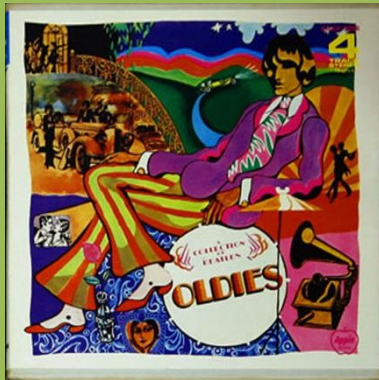

APPLE EAXA-5092 - REVOLVER [19cm/s.]

OBI

Insert

APPLE EAXA-5086 - A COLLECTION OF BEATLES OLDIES [19cm/s.]

OBI

Insert

APPLE EAXA-5087 - SGT. PEPPER'S LONELY HEARTS CLUB BAND [19cm/s.]

OBI

Insert

APPLE PXA-5003-04 – THE BEATLES [2 Reels, 19cm/s.]

OBI

Comes with 2 insert sheets

Insert

APPLE PXA-5003 – THE BEATLES (Tape 1) [19cm/s.]

OBI

Insert

Insert

APPLE EAXA-5095 - MAGICAL MYSTERY TOUR [19cm/s.]

APPLE EAXA-5097B - THE BEATLES/1962-1966 [19cm/s.]

All tape format releases came with a custom LP-size paper sleeve which holds the 2 booklets and poster of the LP release and list all current tape releases