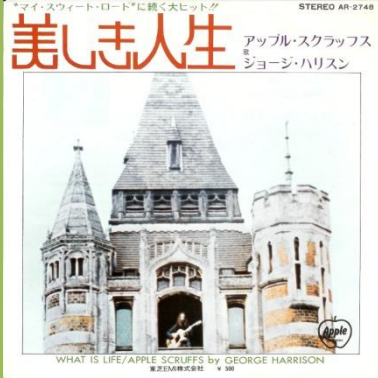

Singles come in generic company sleeves (Toshiba or Apple) with an insert (except Dark Horse & You, which come in bag covers)

APPLE AR-2715 - MY SWEET LORD / ISN'T IT A PITY

¥400 print

Promo

Red vinyl edition

Unliced Apple

Sliced Apple

¥500 print

EMI Cover

APPLE AR-2748 - WHAT IS LIFE / APPLE SCRUFFS

¥400 print

¥500 print

EMI Cover

APPLE AR-2882 - BANGLA DESH / DEEP BLUE

¥400 print #1

First issue comes with extra sheet (supposedly so this could be used to "hide" the shocking front cover)

Red vinyl edition

¥400 print #2 (red print)

¥400 print #3 (pink print)