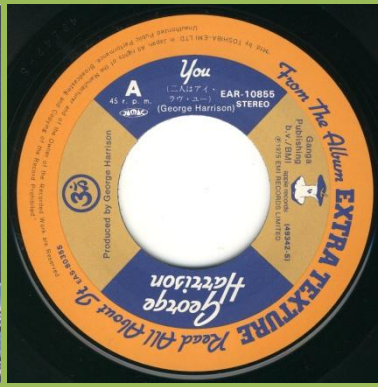

APPLE AR-2882 - BANGLA DESH / DEEP BLUE

¥400 print #1

First issue comes with extra sheet (supposedly so this could be used to "hide" the shocking front cover)

Red vinyl edition

¥400 print #2 (red print)

¥400 print #3 (pink print)

¥500 print, EMI Cover

**APPLE EAR-10383 - GIVE ME LOVE (GIVE ME PEACE ON EARTH) / MISS O'DELL**

¥500 print, EMI Cover

Red vinyl edition

**APPLE EAR-10679 - DING DONG / I DON'T CARE ANYMORE**

EMI Cover

**APPLE EAR-10716 - DARK HORSE / HARI'S ON TOUR (EXPRESS)**

EMI Cover

Lyric sheet

**APPLE EAR-10855 - YOU / WORLD OF STONE**

EMI Cover

APPLE EAR-10910 - THIS GUITAR (CAN'T KEEP FROM CRYING) / MAYA LOVE

EMI Cover