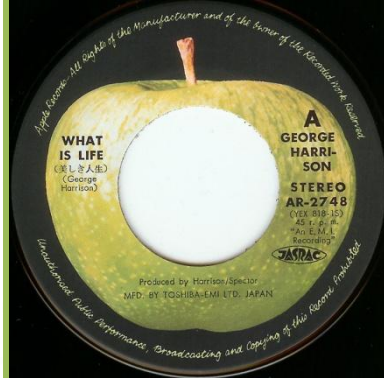

Singles come in generic company sleeves (Toshiba or Apple) with an insert (except Dark Horse & You, which come in bag covers)

APPLE AR-2715 - MY SWEET LORD / ISN'T IT A PITY

¥400 print

Promo

Red vinyl edition

Unliced Apple

Sliced Apple

¥500 print

EMI Cover

APPLE AR-2748 - WHAT IS LIFE / APPLE SCRUFFS

¥400 print

¥500 print

EMI Cover

APPLE AR-2882 - BANGLA DESH / DEEP BLUE

¥400 print #1

First issue comes with extra sheet (supposedly so this could be used to "hide" the shocking front cover)

Red vinyl edition

¥400 print #2 (red print)

¥400 print #3 (pink print)