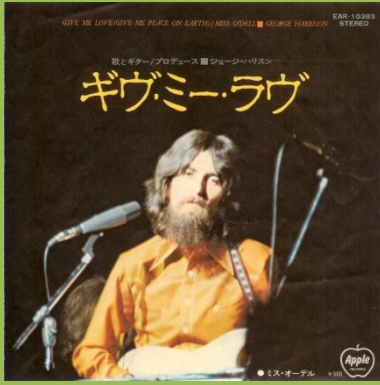

Unliced Apple

Sliced Apple

¥500 print

EMI Cover

APPLE AR-2748 - WHAT IS LIFE / APPLE SCRUFFS

¥400 print

¥500 print

EMI Cover

APPLE AR-2882 - BANGLA DESH / DEEP BLUE

¥400 print #1

First issue comes with extra sheet (supposedly so this could be used to "hide" the shocking front cover)

Red vinyl edition

¥400 print #2 (red print)

¥400 print #3 (pink print)

¥500 print, EMI Cover

**APPLE EAR-10383 - GIVE ME LOVE (GIVE ME PEACE ON EARTH) / MISS O'DELL**

¥500 print, EMI Cover

Red vinyl edition

**APPLE EAR-10679 - DING DONG / I DON'T CARE ANYMORE**

EMI Cover

**APPLE EAR-10716 - DARK HORSE / HARI'S ON TOUR (EXPRESS)**