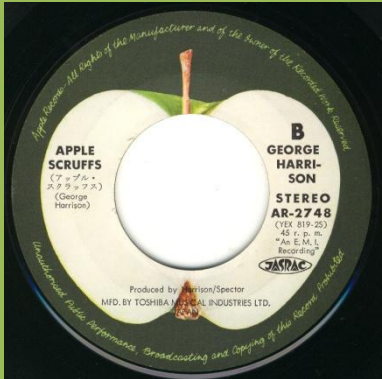

Singles come in generic company sleeves (Toshiba or Apple) with an insert (except Dark Horse & You, which come in bag covers)

APPLE AR-2715 - MY SWEET LORD / ISN'T IT A PITY

¥400 print

Promo

Red vinyl edition

Unliced Apple

Sliced Apple

¥500 print

EMI Cover

APPLE AR-2748 - WHAT IS LIFE / APPLE SCRUFFS

¥400 print

¥500 print

EMI Cover

APPLE AR-2882 - BANGLA DESH / DEEP BLUE

¥400 print #1

First issue comes with extra sheet (supposedly so this could be used to "hide" the shocking front cover)

Red vinyl edition

¥400 print #2 (red print)

¥400 print #3 (pink print)

¥500 print, EMI Cover

**APPLE EAR-10383 - GIVE ME LOVE (GIVE ME PEACE ON EARTH) / MISS O'DELL**

¥500 print, EMI Cover

Red vinyl edition

**APPLE EAR-10679 - DING DONG / I DON'T CARE ANYMORE**

EMI Cover

**APPLE EAR-10716 - DARK HORSE / HARI'S ON TOUR (EXPRESS)**