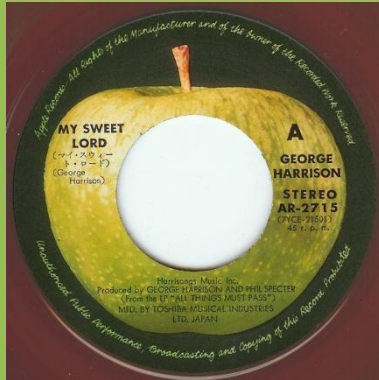

Singles come in generic company sleeves (Toshiba or Apple) with an insert (except Dark Horse & You, which come in bag covers)

APPLE AR-2715 - MY SWEET LORD / ISN'T IT A PITY

¥400 print

Promo

Red vinyl edition

Unliced Apple

Sliced Apple

¥500 print

EMI Cover

APPLE AR-2748 - WHAT IS LIFE / APPLE SCRUFFS

¥400 print

¥500 print

EMI Cover

APPLE AR-2882 - BANGLA DESH / DEEP BLUE

¥400 print #1

First issue comes with extra sheet (supposedly so this could be used to "hide" the shocking front cover)

Red vinyl edition

¥400 print #2 (red print)

¥400 print #3 (pink print)