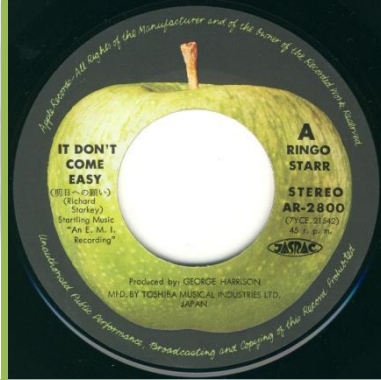

Singles come in generic company sleeves (Toshiba or Apple) with an insert (except Photograph, You're Sixteen & Only You, which come in bag covers)

APPLE AR-2681 - BEAUCOUPS OF BLUES / COOCHY COOCHY

¥400 print

¥500 sticker

¥500 print

Promo

Red vinyl edition

APPLE AR-2800 - IT DON'T COME EASY / EARLY 1970

¥400 print

Promo

Red vinyl edition

¥500 sticker version #1

¥500 sticker version #2

EMI cover, ¥500 print

APPLE EAR-10045 - BACK OFF BOOGALOO / BLINDMAN

¥400 print

Promo

Red vinyl edition

Toshiba Musical without The Gramophone Co. Ltd. print