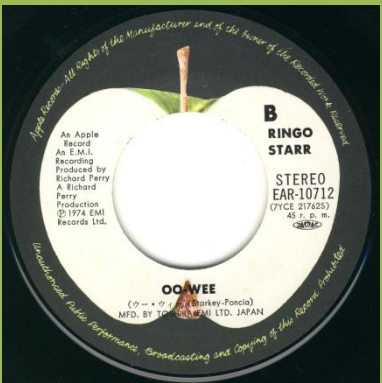

Singles come in generic company sleeves (Toshiba or Apple) with an insert (except Photograph, You're Sixteen & Only You, which come in bag covers)

APPLE AR-2681 - BEAUCOUPS OF BLUES / COOCHY COOCHY

¥400 print

¥500 sticker version #1

¥500 sticker version #2

EMI cover, ¥500 print

APPLE EAR-10045 - BACK OFF BOOGALOO / BLINDMAN

¥400 print

Promo

Red vinyl edition

Toshiba Musical without The Gramophone Co. Ltd. print

¥500 sticker

Toshiba Musical with The Gramophone Co. Ltd. print

Toshiba EMI

APPLE EAR-10462 - PHOTOGRAPH / DOWN AND OUT

Info sheet

Promo

Red vinyl edition

APPLE EAR-10492 - YOU'RE SIXTEEN / DEVIL WOMAN

Info sheet

Promo

Double pressing ring

APPLE EAR-10712 - SNOOKEROO / OO-WEE

Promo with corrected labels

APPLE EAR-10812 - GOODNIGHT VIENNA / NO NO SONG

Promo