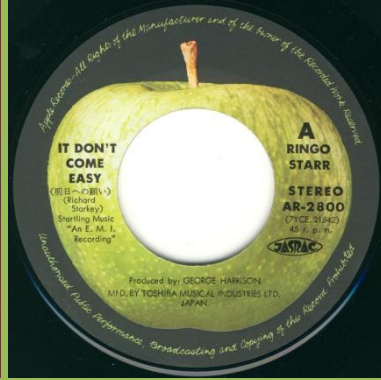

Singles come in generic company sleeves (Toshiba or Apple) with an insert (except Photograph, You're Sixteen & Only You, which come in bag covers)

APPLE AR-2681 - BEAUCOUPS OF BLUES / COOCHY COOCHY

¥400 print

¥500 sticker

¥500 print

Promo

Red vinyl edition

APPLE AR-2800 - IT DON'T COME EASY / EARLY 1970

¥400 print

Promo

Red vinyl edition

¥500 sticker version #1

¥500 sticker version #2

EMI cover, ¥500 print

APPLE EAR-10045 - BACK OFF BOOGALOO / BLINDMAN

¥400 print

Promo

Red vinyl edition

Toshiba Musical without The Gramophone Co. Ltd. print