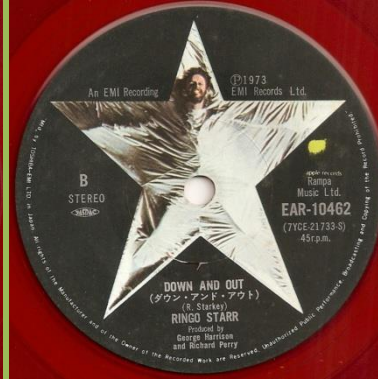

¥500 sticker version #1

¥500 sticker version #2

EMI cover, ¥500 print

APPLE EAR-10045 - BACK OFF BOOGALOO / BLINDMAN

¥400 print

Promo

Red vinyl edition

Toshiba Musical without The Gramophone Co. Ltd. print

¥500 sticker

Toshiba Musical with The Gramophone Co. Ltd. print

Toshiba EMI

APPLE EAR-10462 - PHOTOGRAPH / DOWN AND OUT

Info sheet

Promo

Red vinyl edition

APPLE EAR-10492 - YOU'RE SIXTEEN / DEVIL WOMAN

Info sheet

Promo

Double pressing ring

APPLE EAR-10712 - SNOOKEROO / OO-WEE

Promo with corrected labels

APPLE EAR-10812 - GOODNIGHT VIENNA / NO NO SONG

Promo