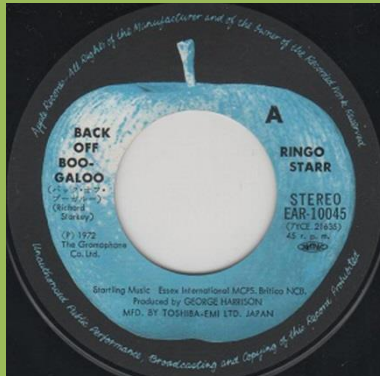

¥500 sticker

¥500 print

Promo

Red vinyl edition

APPLE AR-2800 - IT DON'T COME EASY / EARLY 1970

¥400 print

Promo

Red vinyl edition

¥500 sticker version #1

¥500 sticker version #2

EMI cover, ¥500 print

APPLE EAR-10045 - BACK OFF BOOGALOO / BLINDMAN

¥400 print

Promo

Red vinyl edition

Toshiba Musical without The Gramophone Co. Ltd. print

¥500 sticker

Toshiba Musical with The Gramophone Co. Ltd. print

Toshiba EMI

APPLE EAR-10462 - PHOTOGRAPH / DOWN AND OUT

Info sheet

Promo

Red vinyl edition

APPLE EAR-10492 - YOU'RE SIXTEEN / DEVIL WOMAN

Info sheet

Promo

Double pressing ring

APPLE EAR-10712 - SNOOKEROO / OO-WEE

Promo with corrected labels

APPLE EAR-10812 - GOODNIGHT VIENNA / NO NO SONG

Promo