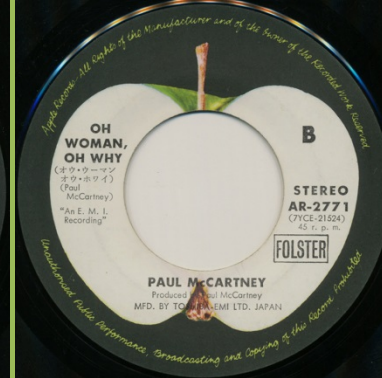

Singles come in generic company sleeves (Toshiba or Apple) with an insert

APPLE AR-2271 - ANOTHER DAY / OH WOMAN, OH WHY

¥400 print

¥500 sticker

Promo

Red vinyl edition

¥500 print

TOSHIBA MUSICAL INDUSTRIES LTD., light green Apple

EMI Cover, ¥500 print

APPLE EAR-10083 - MARY HAD A LITTLE LAMB / LITTLE WOMAN LOVE

¥500 print

Promo

Red vinyl edition

APPLE EAR-10241 - HI, HI, HI / C MOON

¥500 print

First cover with reversed photos

Color variations (detail)

APPLE EAR-10666 - JUNIOR'S FARM / SALLY G

Promo

APPLE EPR-10790 - JUNIOR'S FARM / SALLY G