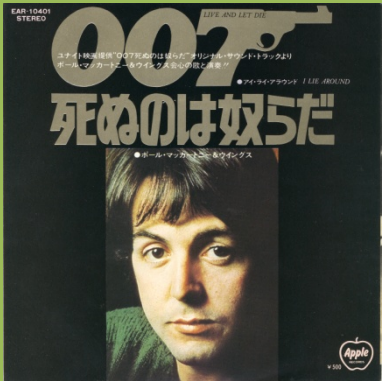

EMI Cover, ¥500 print

APPLE EAR-10083 - MARY HAD A LITTLE LAMB / LITTLE WOMAN LOVE

¥500 print

Promo

Red vinyl edition

APPLE EAR-10241 - HI, HI, HI / C MOON

¥500 print

First cover with reversed photos

Second cover with correct photos
¥500 print

Promo

Red vinyl edition

APPLE EPR-10784 - HI, HI, HI / C MOON

APPLE EAR-10350 - MY LOVE/ THE MESS

¥500 print

Red vinyl edition

APPLE EPR-10350 - MY LOVE/ THE MESS

APPLE EAR-10401 - LIVE AND LET DIE / I LIE AROUND

¥500 print

Promo

Red vinyl edition

APPLE EPR-10786 - LIVE AND LET DIE / I LIE AROUND

APPLE EAR-10464 - HELEN WHEELS / COUNTRY DREAMER

EMI Cover

Promo