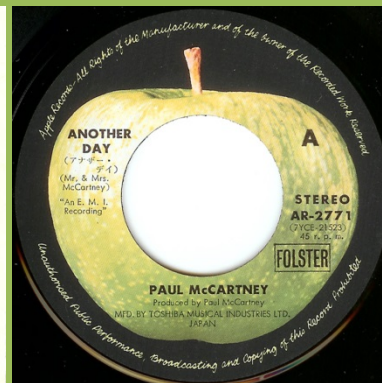

Singles come in generic company sleeves (Toshiba or Apple) with an insert

APPLE AR-2271 - ANOTHER DAY / OH WOMAN, OH WHY

¥400 print

¥500 sticker

Promo

Red vinyl edition

¥500 print

TOSHIBA MUSICAL INDUSTRIES LTD., light green Apple

EMI Cover, ¥500 print

TOSHIBA-EMI LTD.

APPLE EPR-10780 - ANOTHER DAY / OH WOMAN, OH WHY

APPLE AR-2879 - EAT AT HOME / SMILE AWAY

¥400 print with misprint Eat At Home

¥400 print with correct title Eat At Home

EMI Cover, ¥500 print

APPLE EAR-10083 - MARY HAD A LITTLE LAMB / LITTLE WOMAN LOVE

¥500 print

Promo

Red vinyl edition

APPLE EAR-10241 - HI, HI, HI / C MOON

¥500 print

First cover with reversed photos