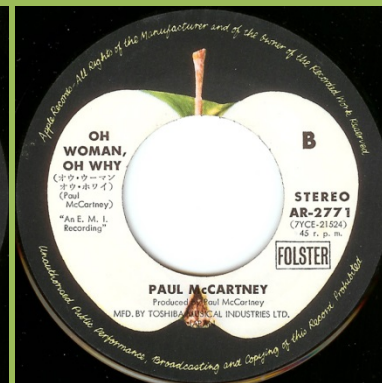

Singles come in generic company sleeves (Toshiba or Apple) with an insert

APPLE AR-2271 - ANOTHER DAY / OH WOMAN, OH WHY

¥400 print

¥500 sticker

Promo

Red vinyl edition

¥500 print

TOSHIBA MUSICAL INDUSTRIES LTD., light green Apple

EMI Cover, ¥500 print

TOSHIBA-EMI LTD.

APPLE EPR-10780 - ANOTHER DAY / OH WOMAN, OH WHY

APPLE AR-2879 - EAT AT HOME / SMILE AWAY

¥400 print with misprint Eat At Home

¥400 print with correct title Eat At Home

EMI Cover, ¥500 print

APPLE EAR-10083 - MARY HAD A LITTLE LAMB / LITTLE WOMAN LOVE

¥500 print

Promo

Red vinyl edition

APPLE EAR-10241 - HI, HI, HI / C MOON

¥500 print

First cover with reversed photos

Color variations (detail)

APPLE EAR-10666 - JUNIOR'S FARM / SALLY G

Promo

APPLE EPR-10790 - JUNIOR'S FARM / SALLY G