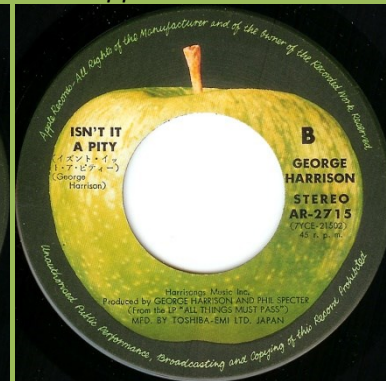

Singles come in generic company sleeves (Toshiba or Apple) with an insert (except Dark Horse & You, which come in bag covers)

APPLE AR-2715 - MY SWEET LORD / ISN'T IT A PITY

¥400 print

¥500 sticker

Black vinyl promo

Red vinyl

Unliced Apple

¥500 print, EMI Cover

Sliced Apple

Toshiba-EMI

APPLE AR-2748 - WHAT IS LIFE / APPLE SCRUFFS

¥400 print

¥500 sticker

Promo

¥500 print, EMI Cover

Toshiba-EMI

APPLE AR-2882 - BANGLA DESH / DEEP BLUE

¥400 print, pink lettering

¥400 print, red lettering

¥500 print

First issues come with an extra insert

Promo

Red vinyl

¥500 print, EMI Cover

Toshiba-EMI

APPLE EAR-10383 - GIVE ME LOVE (GIVE ME PEACE ON EARTH) / MISS O'DELL

¥500 print

Promo

Red vinyl