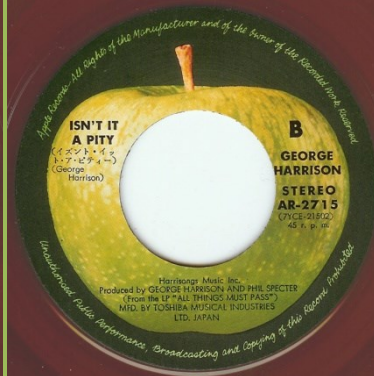

Singles come in generic company sleeves (Toshiba or Apple) with an insert (except Dark Horse & You, which come in bag covers)

APPLE AR-2715 - MY SWEET LORD / ISN'T IT A PITY

¥400 print

¥500 sticker

Black vinyl promo

Red vinyl

Unliced Apple

¥500 print, EMI Cover

Sliced Apple

Toshiba-EMI

APPLE AR-2748 - WHAT IS LIFE / APPLE SCRUFFS

¥400 print

¥500 sticker

Promo

¥500 print, EMI Cover

Toshiba-EMI

APPLE AR-2882 - BANGLA DESH / DEEP BLUE

¥400 print, pink lettering

¥400 print, red lettering

¥500 print

First issues come with an extra insert