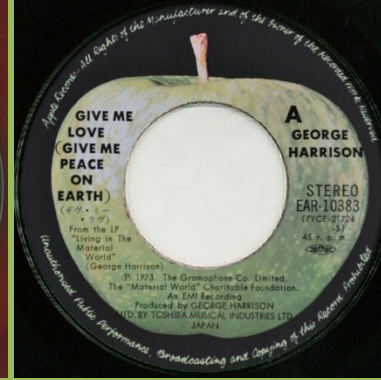

Promo

¥500 print, EMI Cover

Toshiba-EMI

APPLE AR-2882 - BANGLA DESH / DEEP BLUE

¥400 print, pink lettering

¥400 print, red lettering

¥500 print

First issues come with an extra insert

Promo

Red vinyl

¥500 print, EMI Cover

Toshiba-EMI

APPLE EAR-10383 - GIVE ME LOVE (GIVE ME PEACE ON EARTH) / MISS O'DELL

¥500 print

Promo

Red vinyl

APPLE EAR-10679 - DING DONG / I DON'T CARE ANYMORE

Promo

APPLE EAR-10716 - DARK HORSE / HARI'S ON TOUR (EXPRESS)

Lyric insert

Promo

APPLE EAR-10855 - YOU / WORLD OF STONE

Promo

Lyric insert

APPLE EAR-10910 - THIS GUITAR (CAN'T KEEP FROM CRYING) / MAYA LOVE

Promo