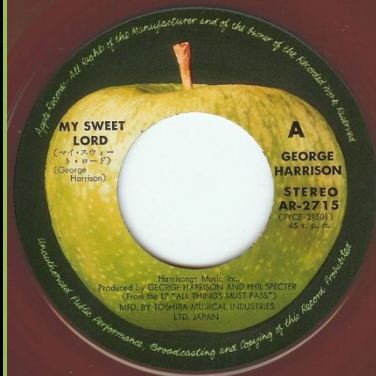

Singles come in generic company sleeves (Toshiba or Apple) with an insert (except Dark Horse & You, which come in bag covers)

APPLE AR-2715 - MY SWEET LORD / ISN'T IT A PITY

¥400 print

¥500 sticker

Black vinyl promo

Red vinyl

Unliced Apple

¥500 print, EMI Cover

Sliced Apple

Toshiba-EMI

APPLE AR-2748 - WHAT IS LIFE / APPLE SCRUFFS

¥400 print

¥500 sticker

Promo

¥500 print, EMI Cover

Toshiba-EMI

APPLE AR-2882 - BANGLA DESH / DEEP BLUE

¥400 print, pink lettering

¥400 print, red lettering

¥500 print

First issues come with an extra insert