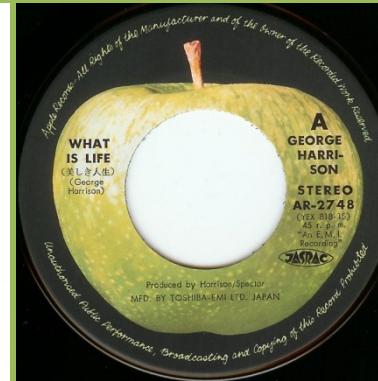

Singles come in generic company sleeves (Toshiba or Apple) with an insert (except Dark Horse & You, which come in bag covers)

APPLE AR-2715 - MY SWEET LORD / ISN'T IT A PITY

¥400 print

¥500 sticker

Black vinyl promo

Red vinyl

Unliced Apple

¥500 print, EMI Cover

Sliced Apple

Toshiba-EMI

APPLE AR-2748 - WHAT IS LIFE / APPLE SCRUFFS

¥400 print

¥500 sticker

Promo

¥500 print, EMI Cover

Toshiba-EMI

APPLE AR-2882 - BANGLA DESH / DEEP BLUE

¥400 print, pink lettering

¥400 print, red lettering

¥500 print

First issues come with an extra insert

Promo

Red vinyl

¥500 print, EMI Cover

Toshiba-EMI

APPLE EAR-10383 - GIVE ME LOVE (GIVE ME PEACE ON EARTH) / MISS O'DELL

¥500 print

Promo

Red vinyl