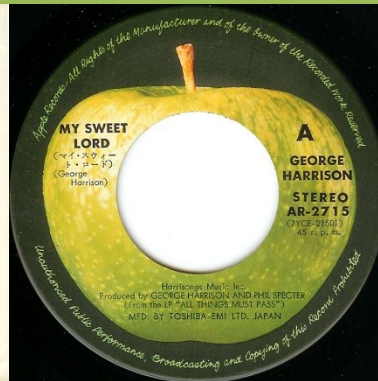

Singles come in generic company sleeves (Toshiba or Apple) with an insert (except Dark Horse & You, which come in bag covers)

APPLE AR-2715 - MY SWEET LORD / ISN'T IT A PITY

¥400 print

¥500 sticker

Black vinyl promo

Red vinyl

Unliced Apple

¥500 print, EMI Cover

Sliced Apple

Toshiba-EMI

APPLE AR-2748 - WHAT IS LIFE / APPLE SCRUFFS

¥400 print

¥500 sticker

Promo

¥500 print, EMI Cover

Toshiba-EMI

APPLE AR-2882 - BANGLA DESH / DEEP BLUE

¥400 print, pink lettering

¥400 print, red lettering

¥500 print

First issues come with an extra insert

Promo

Red vinyl

¥500 print, EMI Cover

Toshiba-EMI

APPLE EAR-10383 - GIVE ME LOVE (GIVE ME PEACE ON EARTH) / MISS O'DELL

¥500 print

Promo

Red vinyl