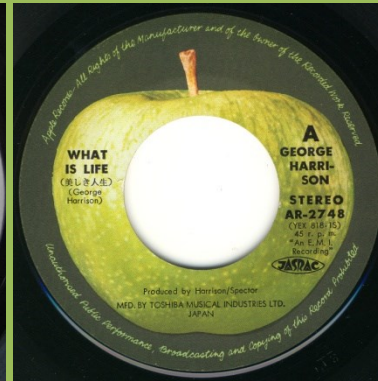

Singles come in generic company sleeves (Toshiba or Apple) with an insert (except Dark Horse & You, which come in bag covers)

APPLE AR-2715 - MY SWEET LORD / ISN'T IT A PITY

¥400 print

¥500 sticker

Black vinyl promo

Red vinyl

Unliced Apple

¥500 print, EMI Cover

Sliced Apple

Toshiba-EMI

APPLE AR-2748 - WHAT IS LIFE / APPLE SCRUFFS

¥400 print

¥500 sticker

Promo

¥500 print, EMI Cover

Toshiba-EMI

APPLE AR-2882 - BANGLA DESH / DEEP BLUE

¥400 print, pink lettering

¥400 print, red lettering

¥500 print

First issues come with an extra insert

Promo

Red vinyl

¥500 print, EMI Cover

Toshiba-EMI

APPLE EAR-10383 - GIVE ME LOVE (GIVE ME PEACE ON EARTH) / MISS O'DELL

¥500 print

Promo

Red vinyl