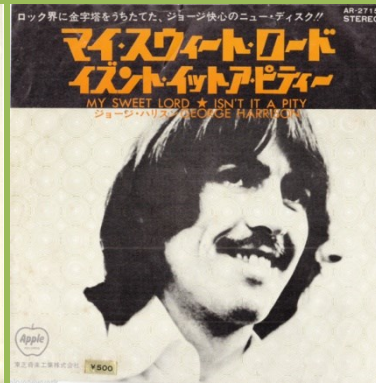

Singles come in generic company sleeves (Toshiba or Apple) with an insert (except Dark Horse & You, which come in bag covers)

APPLE AR-2715 - MY SWEET LORD / ISN'T IT A PITY

¥400 print

¥500 sticker

Black vinyl promo

Red vinyl

Unliced Apple

¥500 print, EMI Cover

Sliced Apple

Toshiba-EMI

APPLE AR-2748 - WHAT IS LIFE / APPLE SCRUFFS

¥400 print

¥500 sticker

Promo

¥500 print, EMI Cover

Toshiba-EMI

APPLE AR-2882 - BANGLA DESH / DEEP BLUE

¥400 print, pink lettering

¥400 print, red lettering

¥500 print

First issues come with an extra insert