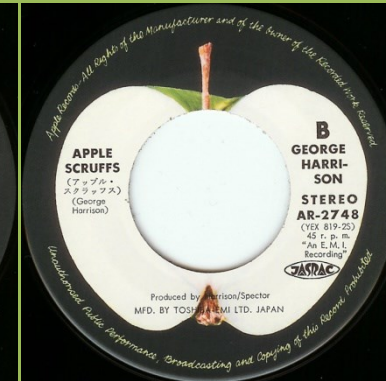

Singles come in generic company sleeves (Toshiba or Apple) with an insert (except Dark Horse & You, which come in bag covers)

APPLE AR-2715 - MY SWEET LORD / ISN'T IT A PITY

¥400 print

¥500 sticker

Black vinyl promo

Red vinyl

Unliced Apple

¥500 print, EMI Cover

Sliced Apple

Toshiba-EMI

APPLE AR-2748 - WHAT IS LIFE / APPLE SCRUFFS

¥400 print

¥500 sticker

Promo

¥500 print, EMI Cover

Toshiba-EMI

APPLE AR-2882 - BANGLA DESH / DEEP BLUE

¥400 print, pink lettering

¥400 print, red lettering

¥500 print

First issues come with an extra insert

Promo

Red vinyl

¥500 print, EMI Cover

Toshiba-EMI

APPLE EAR-10383 - GIVE ME LOVE (GIVE ME PEACE ON EARTH) / MISS O'DELL

¥500 print

Promo

Red vinyl