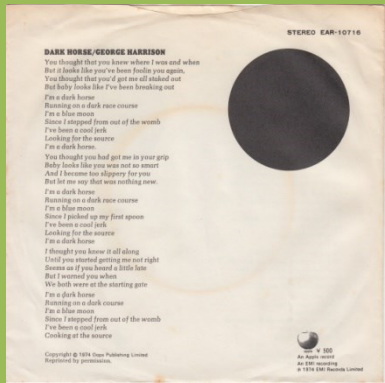

Promo

¥500 print, EMI Cover

Toshiba-EMI

APPLE AR-2882 - BANGLA DESH / DEEP BLUE

¥400 print, pink lettering

¥400 print, red lettering

¥500 print

First issues come with an extra insert

Promo

Red vinyl

¥500 print, EMI Cover

Toshiba-EMI

APPLE EAR-10383 - GIVE ME LOVE (GIVE ME PEACE ON EARTH) / MISS O'DELL

¥500 print

Promo

Red vinyl

APPLE EAR-10679 - DING DONG / I DON'T CARE ANYMORE

Promo

APPLE EAR-10716 - DARK HORSE / HARI'S ON TOUR (EXPRESS)

Lyric insert

Promo

APPLE EAR-10855 - YOU / WORLD OF STONE

Promo

Lyric insert