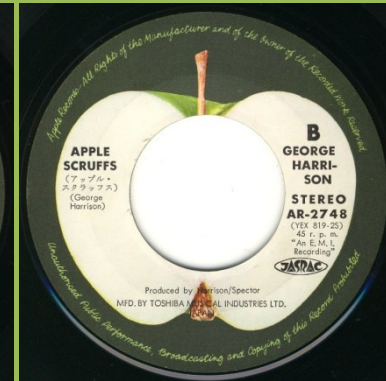

Singles come in generic company sleeves (Toshiba or Apple) with an insert (except Dark Horse & You, which come in bag covers)

APPLE AR-2715 - MY SWEET LORD / ISN'T IT A PITY

¥400 print

¥500 sticker

Black vinyl promo

Red vinyl

Unliced Apple

¥500 print, EMI Cover

Sliced Apple

Toshiba-EMI

APPLE AR-2748 - WHAT IS LIFE / APPLE SCRUFFS

¥400 print

¥500 sticker

Promo

¥500 print, EMI Cover

Toshiba-EMI

APPLE AR-2882 - BANGLA DESH / DEEP BLUE

¥400 print, pink lettering

¥400 print, red lettering

¥500 print

First issues come with an extra insert

Promo

Red vinyl

¥500 print, EMI Cover

Toshiba-EMI

APPLE EAR-10383 - GIVE ME LOVE (GIVE ME PEACE ON EARTH) / MISS O'DELL

¥500 print

Promo

Red vinyl