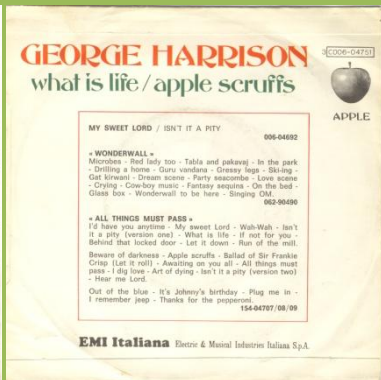

APPLE 3C006-04692 - MY SWEET LORD / ISN'T IT A PITY

Song titles and George Harrison in large lettering

Song titles and George Harrison in small lettering, Stereo-Mono print

Song titles and George Harrison in small lettering, Stereo print

Jukebox Edition

APPLE 3C006-04751 - WHAT IS LIFE / APPLE SCRUFFS

Unboxed S.I.A.E. print

Boxed S.I.A.E. print

Jukebox Edition

APPLE 3C006-04888 - BANGLA DESH / DEEP BLUE

Jukebox Edition

APPLE 3C006-05354 - GIVE ME LOVE (GIVE ME PEACE ON EARTH) / MISS O'DELL

APPLE 3C000-05354 - GIVE ME LOVE (GIVE ME PEACE ON EARTH) / MISS O'DELL

Jukebox Edition

APPLE 3C006-05770 - DING DONG / I DON'T CARE ANYMORE

APPLE 3C000-05770 - DING DONG / I DON'T CARE ANYMORE

Jukebox Edition

APPLE 3C006-05809 - DARK HORSE / HARI'S ON TOUR (EXPRESS)

APPLE 3C000-05809 - DARK HORSE / HARI'S ON TOUR (EXPRESS)

Jukebox Edition

APPLE 3C006-05951 - YOU / WORLD OF STONE

Large thumb-tab

Small thumb-tab

APPLE 3C000-05951 - YOU / WORLD OF STONE