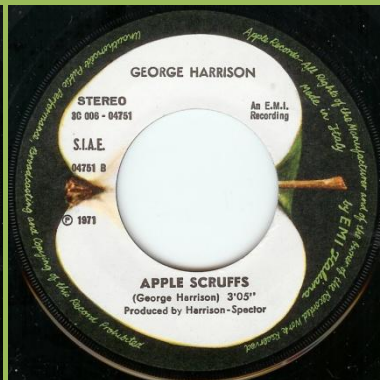

APPLE 3C006-04692 - MY SWEET LORD / ISN'T IT A PITY

Song titles and George Harrison in large lettering

Song titles and George Harrison in small lettering, Stereo-Mono print

Song titles and George Harrison in small lettering, Stereo print

Jukebox Edition

APPLE 3C006-04751 - WHAT IS LIFE / APPLE SCRUFFS

Unboxed S.I.A.E. print

Boxed S.I.A.E. print

Jukebox Edition

APPLE 3C006-04888 - BANGLA DESH / DEEP BLUE

Jukebox Edition

APPLE 3C006-05354 - GIVE ME LOVE (GIVE ME PEACE ON EARTH) / MISS O'DELL

APPLE 3C000-05354 - GIVE ME LOVE (GIVE ME PEACE ON EARTH) / MISS O'DELL

Jukebox Edition

APPLE 3C006-05770 - DING DONG / I DON'T CARE ANYMORE

APPLE 3C000-05770 - DING DONG / I DON'T CARE ANYMORE

Jukebox Edition

APPLE 3C006-05809 - DARK HORSE / HARI'S ON TOUR (EXPRESS)

APPLE 3C000-05809 - DARK HORSE / HARI'S ON TOUR (EXPRESS)

Jukebox Edition

APPLE 3C006-05951 - YOU / WORLD OF STONE

Large thumb-tab

Small thumb-tab

APPLE 3C000-05951 - YOU / WORLD OF STONE