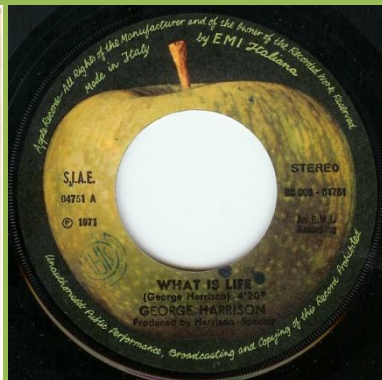

APPLE 3C006-04692 - MY SWEET LORD / ISN'T IT A PITY

Song titles and George Harrison in large lettering

Song titles and George Harrison in small lettering, Stereo-Mono print

Song titles and George Harrison in small lettering, Stereo print

Jukebox Edition

APPLE 3C006-04751 - WHAT IS LIFE / APPLE SCRUFFS

Unboxed S.I.A.E. print

Boxed S.I.A.E. print

Jukebox Edition

APPLE 3C006-04888 - BANGLA DESH / DEEP BLUE

Jukebox Edition

APPLE 3C006-05354 - GIVE ME LOVE (GIVE ME PEACE ON EARTH) / MISS O'DELL

APPLE 3C000-05354 - GIVE ME LOVE (GIVE ME PEACE ON EARTH) / MISS O'DELL

Jukebox Edition

APPLE 3C006-05770 - DING DONG / I DON'T CARE ANYMORE

APPLE 3C000-05770 - DING DONG / I DON'T CARE ANYMORE

Jukebox Edition

APPLE 3C006-05809 - DARK HORSE / HARI'S ON TOUR (EXPRESS)

APPLE 3C000-05809 - DARK HORSE / HARI'S ON TOUR (EXPRESS)

Jukebox Edition

APPLE 3C006-05951 - YOU / WORLD OF STONE

Large thumb-tab

Small thumb-tab

APPLE 3C000-05951 - YOU / WORLD OF STONE