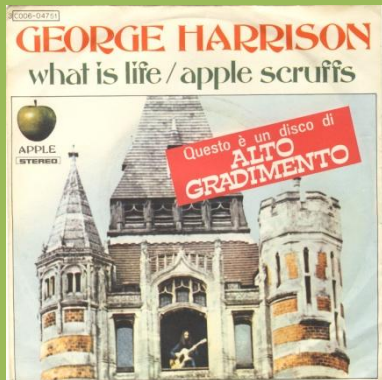

APPLE 3C006-04692 - MY SWEET LORD / ISN'T IT A PITY

Song titles and George Harrison in large lettering

Song titles and George Harrison in small lettering, Stereo-Mono print

Song titles and George Harrison in small lettering, Stereo print

Jukebox Edition

APPLE 3C006-04751 - WHAT IS LIFE / APPLE SCRUFFS

Unboxed S.I.A.E. print

Boxed S.I.A.E. print

Jukebox Edition

APPLE 3C006-04888 - BANGLA DESH / DEEP BLUE

Jukebox Edition

APPLE 3C006-05354 - GIVE ME LOVE (GIVE ME PEACE ON EARTH) / MISS O'DELL

APPLE 3C000-05354 - GIVE ME LOVE (GIVE ME PEACE ON EARTH) / MISS O'DELL

Jukebox Edition

APPLE 3C006-05770 - DING DONG / I DON'T CARE ANYMORE

APPLE 3C000-05770 - DING DONG / I DON'T CARE ANYMORE

Jukebox Edition

APPLE 3C006-05809 - DARK HORSE / HARI'S ON TOUR (EXPRESS)

APPLE 3C000-05809 - DARK HORSE / HARI'S ON TOUR (EXPRESS)

Jukebox Edition

APPLE 3C006-05951 - YOU / WORLD OF STONE

Large thumb-tab

Small thumb-tab

APPLE 3C000-05951 - YOU / WORLD OF STONE