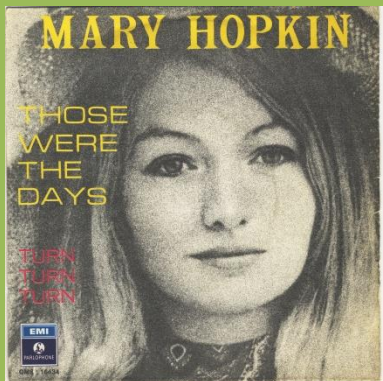

A in Apple-2-B starts under spacing between A & P in Apple 2

APPLE 3 - SOUR MILK SEA / THE EAGLE LAUGHS AT YOU (Jackie Lomax)

No spacing under song title

Spacing under song title

APPLE 5 - MAYBE TOMORROW / AND HER DADDY'S A MILLIONAIRE (The Iveys)

[For Beatles disc, please see Beatles singles section]

PARLOPHON QMSP 16434 - THOSE WERE THE DAYS / TURN TURN TURN (Mary Hopkin)

Mary Hopkin blue print, title in red print

Mary Hopkin and title in yellow print

Non-blue print cover can be found in various shades from yellow to orange

Jukebox cover

©1968 starts after giri

©1968 starts under giri

APPLE 2 - THOSE WERE THE DAYS / TURN TURN TURN (Mary Hopkin)

APPLE 2 - QUELLI ERANO GIORNI / TURN TURN TURN (Mary Hopkin)