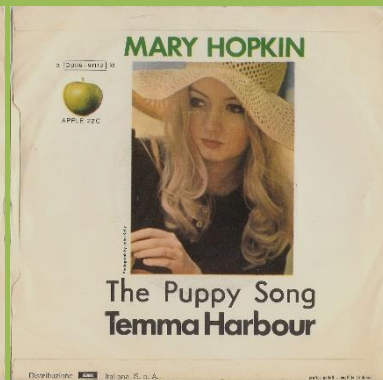

Jukebox edition

APPLE 20 / 3C006-90916M - COME AND GET IT / ROCK OF ALL AGES (Badfinger)

BIEM logo

Jukebox edition

SIAE logo

APPLE 21 / 3C006-91161M - ALL THAT I'VE GOT / AS I GET OLDER (Billy Preston)

Small space under S.I.A.E.

Large space under S.I.A.E.

No space under S.I.A.E.

APPLE 22C / 3C006-91112M - TEMMA HARBOUR / THE PUPPY SONG (Mary Hopkin)

Distribuzione EMI print centered

Unboxed S.I.A.E. print

Distribuzione EMI print left aligned