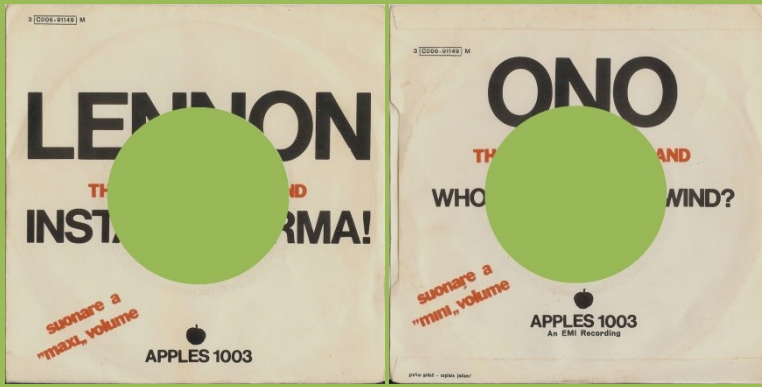

Jukebox edition singles originally came in generic EMI company covers and later in random picture covers with a label-sized hole cut out - these covers are only shown when verified and need not necessarily have come with the appropriate disc. When a Jukebox single exists, the matching cover is shown with it (even if the number on the cover -which has a 3C006_ prefix- never corresponds with the disc -which has a 3C000_ prefix-).

APPLE QMSP 16457 / 3C006-90372M - GIVE PEACE A CHANCE / REMEMBER LOVE

Sample Record sticker

BIEM on B-side

BIEM on B-side

Jukebox Edition

Yellow 1aBANDIERA GIALLA print

Dir. Ris. on B-side

APPLE APPLES 1001/3C006-90719 - COLD TURKEY / DON'T WORRY KYOKO (MUMMY'S ONLY LOOKING FOR A HAND IN THE SNOW)

S in STEREO starts under A in BAND

S in STEREO starts under N in BAND

APPLE APPLES 1001/3C000-90719 - COLD TURKEY / DON'T WORRY KYOKO (MUMMY'S ONLY LOOKING FOR A HAND IN THE SNOW)

Jukebox Edition

APPLE APPLES 1003 / 3C006-91149M - INSTANT KARMA ! / WHO HAS SEEN THE WIND ?

Printed perimeter

Handwritten perimeter

APPLE APPLES 1003 / 3C000-91149M - INSTANT KARMA ! / WHO HAS SEEN THE WIND ?

Jukebox Edition

APPLE 3C006-91149M - INSTANT KARMA ! / WHO HAS SEEN THE WIND ?

Reissue

UK contract pressing