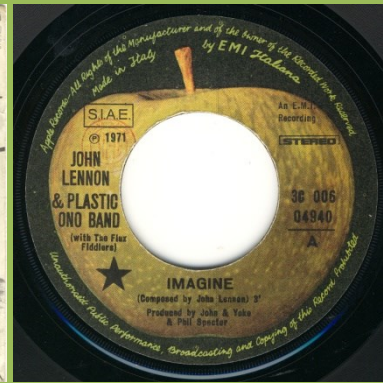

Printed perimeter

Handwritten perimeter

APPLE APPLES 1003 / 3C000-91149M - INSTANT KARMA ! / WHO HAS SEEN THE WIND ?

Jukebox Edition

APPLE 3C006-91149M - INSTANT KARMA ! / WHO HAS SEEN THE WIND ?

Reissue

UK contract pressing

Reissue from Lennon LP Box

APPLE 3C006-04726 - MOTHER / WHY

APPLE 3C006-04766 - POWER TO THE PEOPLE / OPEN YOUR BOX

Reissue from Lennon LP Box

APPLE 3C006-04940 - IMAGINE / IT'S SO HARD

APPLE 3C006-05062 - WOMAN IS THE NIGGER OF THE WORLD / SISTERS O SISTERS

APPLE 3C000-05062 - WOMAN IS THE NIGGER OF THE WORLD / SISTERS O SISTERS

Jukebox Edition

APPLE 3C006-05183 - HAPPY XMAS (WAR IS OVER) / LISTEN, THE SNOW IS FALLING

Side opening cover

Green vinyl Apple labels

JOHN & YOKO print

Black vinyl Apple labels

JOHN & YOKO print

Green vinyl 'morphing faces' label

Black vinyl 'morphing faces' label

Black vinyl Apple labels

YOKO ONO print, greenish label background

Top opening cover, reissue from Lennon LP Box