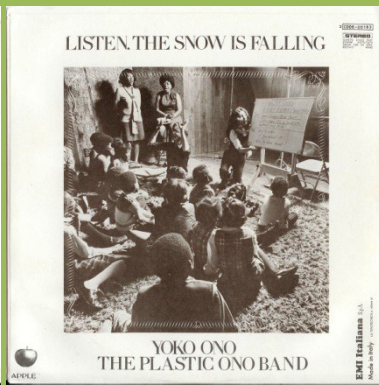

Jukebox edition singles originally came in generic EMI company covers and later in random picture covers with a label-sized hole cut out - these covers are only shown when verified and need not necessarily have come with the appropriate disc. When a Jukebox single exists, the matching cover is shown with it (even if the number on the cover -which has a 3C006_ prefix- never corresponds with the disc -which has a 3C000_ prefix-).

APPLE 3C000-05062 - WOMAN IS THE NIGGER OF THE WORLD / SISTERS O SISTERS

Jukebox Edition

APPLE 3C006-05183 - HAPPY XMAS (WAR IS OVER) / LISTEN, THE SNOW IS FALLING

Side opening cover

Green vinyl Apple labels

JOHN & YOKO print

Black vinyl Apple labels

JOHN & YOKO print

Green vinyl 'morphing faces' label

Black vinyl 'morphing faces' label

Black vinyl Apple labels

YOKO ONO print, greenish label background

Top opening cover, reissue from Lennon LP Box

Black vinyl Apple labels

YOKO ONO print, black label background

APPLE 3C000-05183 - HAPPY XMAS (WAR IS OVER) / LISTEN, THE SNOW IS FALLING

Jukebox Edition

APPLE 3C006-05494 - MIND GAMES / MEAT CITY

APPLE 3C000-05494 - MIND GAMES / MEAT CITY