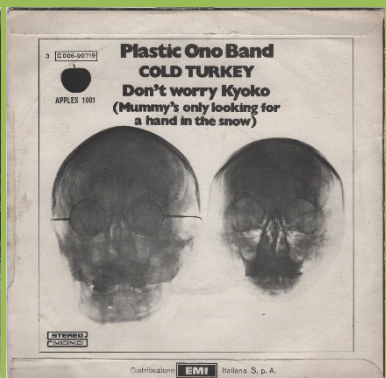

Jukebox edition singles originally came in generic EMI company covers and later in random picture covers with a label-sized hole cut out - these covers are only shown when verified and need not necessarily have come with the appropriate disc. When a Jukebox single exists, the matching cover is shown with it (even if the number on the cover -which has a 3C006_ prefix- never corresponds with the disc -which has a 3C000_ prefix-).

APPLE QMSP 16457 / 3C006-90372M - GIVE PEACE A CHANCE / REMEMBER LOVE

Sample Record sticker

BIEM on B-side

BIEM on B-side

Jukebox Edition

Yellow 1aBANDIERA GIALLA print

Dir. Ris. on B-side

APPLE APPLES 1001/3C006-90719 - COLD TURKEY / DON'T WORRY KYOKO (MUMMY'S ONLY LOOKING FOR A HAND IN THE SNOW)

S in STEREO starts under A in BAND

S in STEREO starts under N in BAND

APPLE APPLES 1001/3C000-90719 - COLD TURKEY / DON'T WORRY KYOKO (MUMMY'S ONLY LOOKING FOR A HAND IN THE SNOW)

Jukebox Edition

APPLE APPLES 1003 / 3C006-91149M - INSTANT KARMA ! / WHO HAS SEEN THE WIND ?

Printed perimeter

Handwritten perimeter

APPLE APPLES 1003 / 3C000-91149M - INSTANT KARMA ! / WHO HAS SEEN THE WIND ?

Jukebox Edition

APPLE 3C006-91149M - INSTANT KARMA ! / WHO HAS SEEN THE WIND ?

Reissue

UK contract pressing