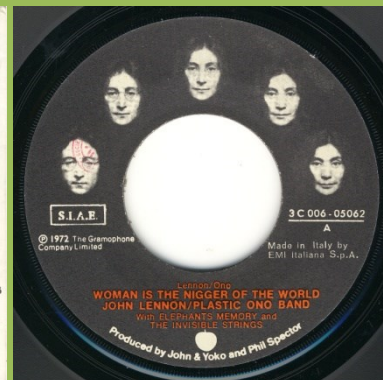

Jukebox edition singles originally came in generic EMI company covers and later in random picture covers with a label-sized hole cut out - these covers are only shown when verified and need not necessarily have come with the appropriate disc. When a Jukebox single exists, the matching cover is shown with it (even if the number on the cover -which has a 3C006_ prefix- never corresponds with the disc -which has a 3C000_ prefix-).

Reissue from Lennon LP Box

APPLE 3C006-04726 - MOTHER / WHY

APPLE 3C006-04766 - POWER TO THE PEOPLE / OPEN YOUR BOX

Reissue from Lennon LP Box

APPLE 3C006-04940 - IMAGINE / IT'S SO HARD

APPLE 3C006-05062 - WOMAN IS THE NIGGER OF THE WORLD / SISTERS O SISTERS

APPLE 3C000-05062 - WOMAN IS THE NIGGER OF THE WORLD / SISTERS O SISTERS

Jukebox Edition

APPLE 3C006-05183 - HAPPY XMAS (WAR IS OVER) / LISTEN, THE SNOW IS FALLING

Side opening cover

Green vinyl Apple labels

JOHN & YOKO print

Black vinyl Apple labels

JOHN & YOKO print

Green vinyl 'morphing faces' label

Black vinyl 'morphing faces' label

Black vinyl Apple labels

YOKO ONO print, greenish label background

Top opening cover, reissue from Lennon LP Box