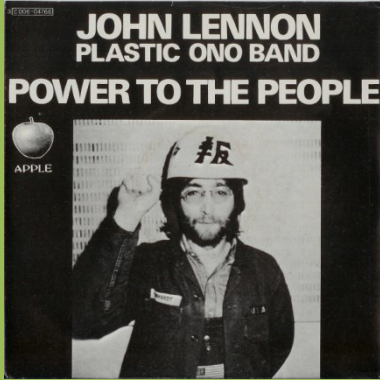

Jukebox edition singles originally came in generic EMI company covers and later in random picture covers with a label-sized hole cut out - these covers are only shown when verified and need not necessarily have come with the appropriate disc. When a Jukebox single exists, the matching cover is shown with it (even if the number on the cover -which has a 3C006_ prefix- never corresponds with the disc -which has a 3C000_ prefix-).

S in STEREO starts under A in BAND

S in STEREO starts under N in BAND

APPLE APPLES 1001/3C000-90719 - COLD TURKEY / DON'T WORRY KYOKO (MUMMY'S ONLY LOOKING FOR A HAND IN THE SNOW)

Jukebox Edition

APPLE APPLES 1003 / 3C006-91149M - INSTANT KARMA ! / WHO HAS SEEN THE WIND ?

Printed perimeter

Handwritten perimeter

APPLE APPLES 1003 / 3C000-91149M - INSTANT KARMA ! / WHO HAS SEEN THE WIND ?

Jukebox Edition

APPLE 3C006-91149M - INSTANT KARMA ! / WHO HAS SEEN THE WIND ?

Reissue

UK contract pressing

Reissue from Lennon LP Box

APPLE 3C006-04726 - MOTHER / WHY

APPLE 3C006-04766 - POWER TO THE PEOPLE / OPEN YOUR BOX

Reissue from Lennon LP Box

APPLE 3C006-04940 - IMAGINE / IT'S SO HARD

APPLE 3C006-05062 - WOMAN IS THE NIGGER OF THE WORLD / SISTERS O SISTERS