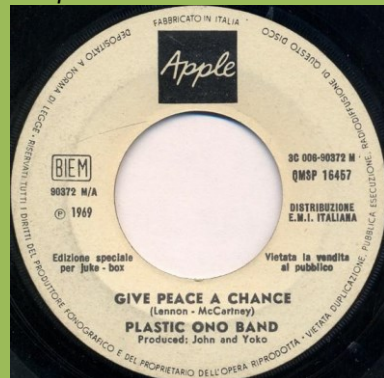

Jukebox edition singles originally came in generic EMI company covers and later in random picture covers with a label-sized hole cut out - these covers are only shown when verified and need not necessarily have come with the appropriate disc. When a Jukebox single exists, the matching cover is shown with it (even if the number on the cover -which has a 3C006_ prefix- never corresponds with the disc -which has a 3C000_ prefix-).

APPLE QMSP 16457 / 3C006-90372M - GIVE PEACE A CHANCE / REMEMBER LOVE

Sample Record sticker

BIEM on B-side

BIEM on B-side

Jukebox Edition

Yellow 1aBANDIERA GIALLA print

Dir. Ris. on B-side

APPLE APPLES 1001/3C006-90719 - COLD TURKEY / DON'T WORRY KYOKO (MUMMY'S ONLY LOOKING FOR A HAND IN THE SNOW)

S in STEREO starts under A in BAND

S in STEREO starts under N in BAND

APPLE APPLES 1001/3C000-90719 - COLD TURKEY / DON'T WORRY KYOKO (MUMMY'S ONLY LOOKING FOR A HAND IN THE SNOW)

Jukebox Edition

APPLE APPLES 1003 / 3C006-91149M - INSTANT KARMA ! / WHO HAS SEEN THE WIND ?