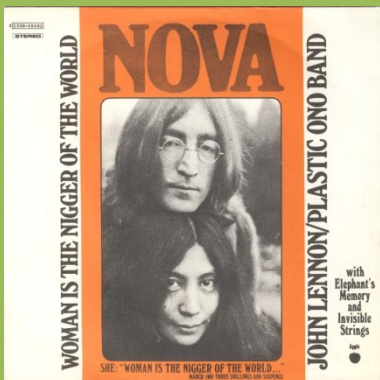

Jukebox edition singles originally came in generic EMI company covers and later in random picture covers with a label-sized hole cut out - these covers are only shown when verified and need not necessarily have come with the appropriate disc. When a Jukebox single exists, the matching cover is shown with it (even if the number on the cover -which has a 3C006_ prefix- never corresponds with the disc -which has a 3C000_ prefix-).

Reissue from Lennon LP Box

APPLE 3C006-04726 - MOTHER / WHY

APPLE 3C006-04766 - POWER TO THE PEOPLE / OPEN YOUR BOX

Reissue from Lennon LP Box

APPLE 3C006-04940 - IMAGINE / IT'S SO HARD

APPLE 3C006-05062 - WOMAN IS THE NIGGER OF THE WORLD / SISTERS O SISTERS

APPLE 3C000-05062 - WOMAN IS THE NIGGER OF THE WORLD / SISTERS O SISTERS

Jukebox Edition

APPLE 3C006-05183 - HAPPY XMAS (WAR IS OVER) / LISTEN, THE SNOW IS FALLING

Side opening cover

Green vinyl Apple labels

JOHN & YOKO print

Black vinyl Apple labels

JOHN & YOKO print

Green vinyl 'morphing faces' label

Black vinyl 'morphing faces' label

Black vinyl Apple labels

YOKO ONO print, greenish label background

Top opening cover, reissue from Lennon LP Box