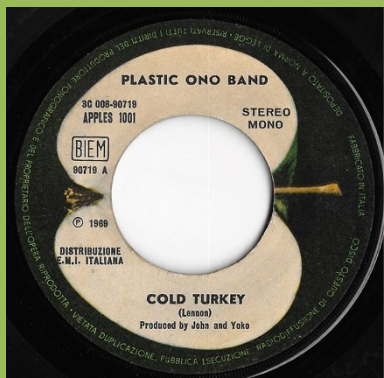

Jukebox edition singles originally came in generic EMI company covers and later in random picture covers with a label-sized hole cut out - these covers are only shown when verified and need not necessarily have come with the appropriate disc. When a Jukebox single exists, the matching cover is shown with it (even if the number on the cover -which has a 3C006_ prefix- never corresponds with the disc -which has a 3C000_ prefix-).

APPLE QMSP 16457 / 3C006-90372M - GIVE PEACE A CHANCE / REMEMBER LOVE

Sample Record sticker

BIEM on B-side

BIEM on B-side

Jukebox Edition

Yellow 1aBANDIERA GIALLA print

Dir. Ris. on B-side

APPLE APPLES 1001/3C006-90719 - COLD TURKEY / DON'T WORRY KYOKO (MUMMY'S ONLY LOOKING FOR A HAND IN THE SNOW)

S in STEREO starts under A in BAND

S in STEREO starts under N in BAND

APPLE APPLES 1001/3C000-90719 - COLD TURKEY / DON'T WORRY KYOKO (MUMMY'S ONLY LOOKING FOR A HAND IN THE SNOW)

Jukebox Edition

APPLE APPLES 1003 / 3C006-91149M - INSTANT KARMA ! / WHO HAS SEEN THE WIND ?