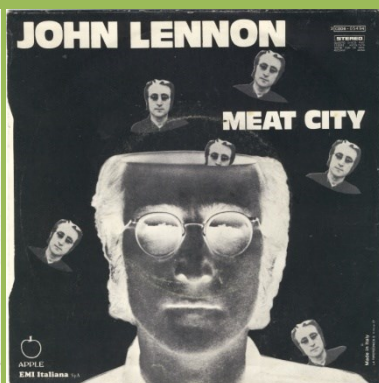

APPLE 3C000-05062 - WOMAN IS THE NIGGER OF THE WORLD / SISTERS O SISTERS

Jukebox Edition

APPLE 3C006-05183 - HAPPY XMAS (WAR IS OVER) / LISTEN, THE SNOW IS FALLING

Side opening cover

Green vinyl Apple labels

JOHN & YOKO print

Black vinyl Apple labels

JOHN & YOKO print

Green vinyl 'morphing faces' label

Black vinyl 'morphing faces' label

Black vinyl Apple labels

YOKO ONO print, greenish label background

Top opening cover, reissue from Lennon LP Box

Black vinyl Apple labels

YOKO ONO print, black label background

APPLE 3C000-05183 - HAPPY XMAS (WAR IS OVER) / LISTEN, THE SNOW IS FALLING

Jukebox Edition

APPLE 3C006-05494 - MIND GAMES / MEAT CITY

APPLE 3C000-05494 - MIND GAMES / MEAT CITY

Jukebox Edition

APPLE 3C006-05731 - WHATEVER GETS YOU THRU' THE NIGHT / BEEF JERKY

APPLE 3C000-05731 - WHATEVER GETS YOU THRU' THE NIGHT / BEEF JERKY

Jukebox Edition

APPLE 3C000-70039 - BE-BOP-A-LULA / STAND BY ME