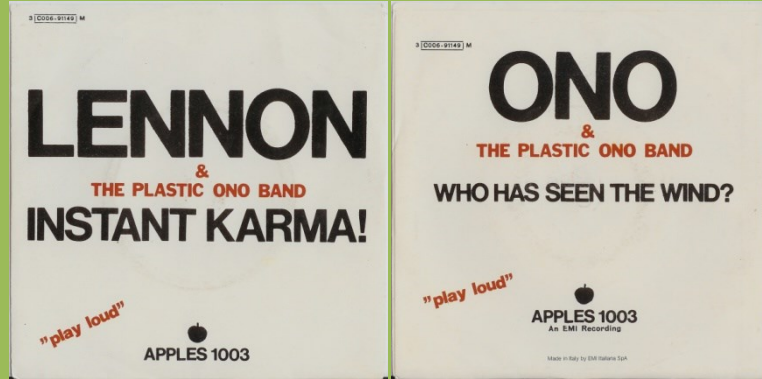

Jukebox edition singles originally came in generic EMI company covers and later in random picture covers with a label-sized hole cut out - these covers are only shown when verified and need not necessarily have come with the appropriate disc. When a Jukebox single exists, the matching cover is shown with it (even if the number on the cover -which has a 3C006_ prefix- never corresponds with the disc -which has a 3C000_ prefix-).

S in STEREO starts under A in BAND

S in STEREO starts under N in BAND

APPLE APPLES 1001/3C000-90719 - COLD TURKEY / DON'T WORRY KYOKO (MUMMY'S ONLY LOOKING FOR A HAND IN THE SNOW)

Jukebox Edition

APPLE APPLES 1003 / 3C006-91149M - INSTANT KARMA ! / WHO HAS SEEN THE WIND ?

Printed perimeter

Handwritten perimeter

APPLE APPLES 1003 / 3C000-91149M - INSTANT KARMA ! / WHO HAS SEEN THE WIND ?

Jukebox Edition

APPLE 3C006-91149M - INSTANT KARMA ! / WHO HAS SEEN THE WIND ?

Reissue

UK contract pressing

Reissue from Lennon LP Box

APPLE 3C006-04726 - MOTHER / WHY

APPLE 3C006-04766 - POWER TO THE PEOPLE / OPEN YOUR BOX

Reissue from Lennon LP Box

APPLE 3C006-04940 - IMAGINE / IT'S SO HARD

APPLE 3C006-05062 - WOMAN IS THE NIGGER OF THE WORLD / SISTERS O SISTERS