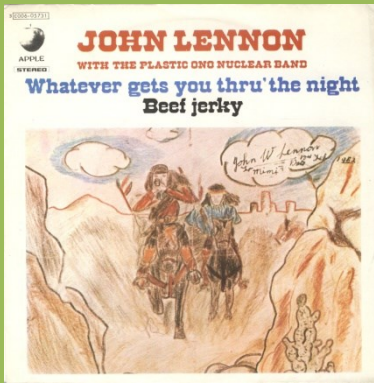

APPLE 3C000-05062 - WOMAN IS THE NIGGER OF THE WORLD / SISTERS O SISTERS

Jukebox Edition

APPLE 3C006-05183 - HAPPY XMAS (WAR IS OVER) / LISTEN, THE SNOW IS FALLING

Side opening cover

Green vinyl Apple labels

JOHN & YOKO print

Black vinyl Apple labels

JOHN & YOKO print

Green vinyl 'morphing faces' label

Black vinyl 'morphing faces' label

Black vinyl Apple labels

YOKO ONO print, greenish label background

Top opening cover, reissue from Lennon LP Box

Black vinyl Apple labels

YOKO ONO print, black label background

APPLE 3C000-05183 - HAPPY XMAS (WAR IS OVER) / LISTEN, THE SNOW IS FALLING

Jukebox Edition

APPLE 3C006-05494 - MIND GAMES / MEAT CITY

APPLE 3C000-05494 - MIND GAMES / MEAT CITY

Jukebox Edition

APPLE 3C006-05731 - WHATEVER GETS YOU THRU' THE NIGHT / BEEF JERKY

APPLE 3C000-05731 - WHATEVER GETS YOU THRU' THE NIGHT / BEEF JERKY

Jukebox Edition

APPLE 3C000-70039 - BE-BOP-A-LULA / STAND BY ME