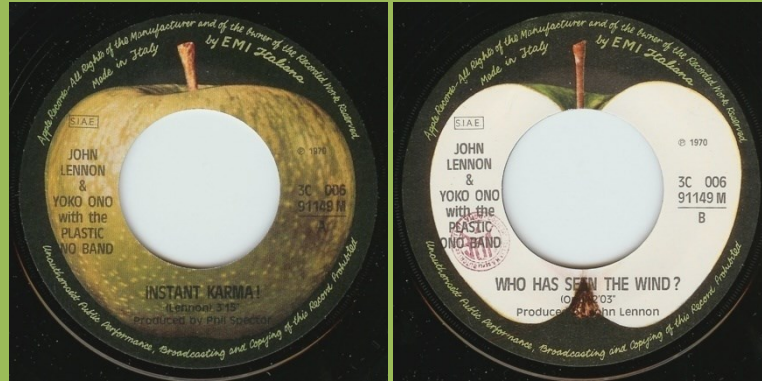

Jukebox edition singles originally came in generic EMI company covers and later in random picture covers with a label-sized hole cut out - these covers are only shown when verified and need not necessarily have come with the appropriate disc. When a Jukebox single exists, the matching cover is shown with it (even if the number on the cover -which has a 3C006_ prefix- never corresponds with the disc -which has a 3C000_ prefix-).

S in STEREO starts under A in BAND

S in STEREO starts under N in BAND

APPLE APPLES 1001/3C000-90719 - COLD TURKEY / DON'T WORRY KYOKO (MUMMY'S ONLY LOOKING FOR A HAND IN THE SNOW)

Jukebox Edition

APPLE APPLES 1003 / 3C006-91149M - INSTANT KARMA ! / WHO HAS SEEN THE WIND ?

Printed perimeter

Handwritten perimeter

APPLE APPLES 1003 / 3C000-91149M - INSTANT KARMA ! / WHO HAS SEEN THE WIND ?

Jukebox Edition

APPLE 3C006-91149M - INSTANT KARMA ! / WHO HAS SEEN THE WIND ?

Reissue

UK contract pressing

Reissue from Lennon LP Box

APPLE 3C006-04726 - MOTHER / WHY

APPLE 3C006-04766 - POWER TO THE PEOPLE / OPEN YOUR BOX

Reissue from Lennon LP Box

APPLE 3C006-04940 - IMAGINE / IT'S SO HARD

APPLE 3C006-05062 - WOMAN IS THE NIGGER OF THE WORLD / SISTERS O SISTERS