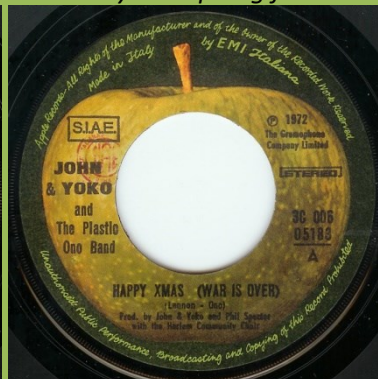

APPLE 3C000-05062 - WOMAN IS THE NIGGER OF THE WORLD / SISTERS O SISTERS

Jukebox Edition

APPLE 3C006-05183 - HAPPY XMAS (WAR IS OVER) / LISTEN, THE SNOW IS FALLING

Side opening cover

Green vinyl Apple labels

JOHN & YOKO print

Black vinyl Apple labels

JOHN & YOKO print

Green vinyl 'morphing faces' label

Black vinyl 'morphing faces' label

Black vinyl Apple labels

YOKO ONO print, greenish label background

Top opening cover, reissue from Lennon LP Box

Black vinyl Apple labels

YOKO ONO print, black label background

APPLE 3C000-05183 - HAPPY XMAS (WAR IS OVER) / LISTEN, THE SNOW IS FALLING

Jukebox Edition

APPLE 3C006-05494 - MIND GAMES / MEAT CITY

APPLE 3C000-05494 - MIND GAMES / MEAT CITY

Jukebox Edition

APPLE 3C006-05731 - WHATEVER GETS YOU THRU' THE NIGHT / BEEF JERKY

APPLE 3C000-05731 - WHATEVER GETS YOU THRU' THE NIGHT / BEEF JERKY

Jukebox Edition

APPLE 3C000-70039 - BE-BOP-A-LULA / STAND BY ME