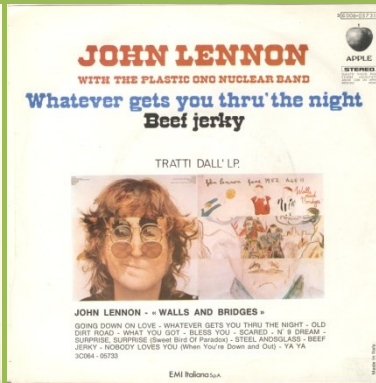

APPLE 3C000-05062 - WOMAN IS THE NIGGER OF THE WORLD / SISTERS O SISTERS

Jukebox Edition

APPLE 3C006-05183 - HAPPY XMAS (WAR IS OVER) / LISTEN, THE SNOW IS FALLING

Side opening cover

Green vinyl Apple labels

JOHN & YOKO print

Black vinyl Apple labels

JOHN & YOKO print

Green vinyl 'morphing faces' label

Black vinyl 'morphing faces' label

Black vinyl Apple labels

YOKO ONO print, greenish label background

Top opening cover, reissue from Lennon LP Box

Black vinyl Apple labels

YOKO ONO print, black label background

APPLE 3C000-05183 - HAPPY XMAS (WAR IS OVER) / LISTEN, THE SNOW IS FALLING

Jukebox Edition

APPLE 3C006-05494 - MIND GAMES / MEAT CITY

APPLE 3C000-05494 - MIND GAMES / MEAT CITY

Jukebox Edition

APPLE 3C006-05731 - WHATEVER GETS YOU THRU' THE NIGHT / BEEF JERKY

APPLE 3C000-05731 - WHATEVER GETS YOU THRU' THE NIGHT / BEEF JERKY

Jukebox Edition

APPLE 3C000-70039 - BE-BOP-A-LULA / STAND BY ME