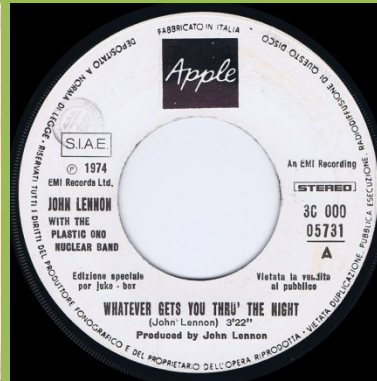

Jukebox edition singles originally came in generic EMI company covers and later in random picture covers with a label-sized hole cut out - these covers are only shown when verified and need not necessarily have come with the appropriate disc. When a Jukebox single exists, the matching cover is shown with it (even if the number on the cover -which has a 3C006_ prefix- never corresponds with the disc -which has a 3C000_ prefix-).

JOHN & YOKO print

Black vinyl Apple labels

JOHN & YOKO print

Green vinyl 'morphing faces' label

Black vinyl 'morphing faces' label

Black vinyl Apple labels

YOKO ONO print, greenish label background

Top opening cover, reissue from Lennon LP Box

Black vinyl Apple labels

YOKO ONO print, black label background

APPLE 3C000-05183 - HAPPY XMAS (WAR IS OVER) / LISTEN, THE SNOW IS FALLING

Jukebox Edition

APPLE 3C006-05494 - MIND GAMES / MEAT CITY

APPLE 3C000-05494 - MIND GAMES / MEAT CITY

Jukebox Edition

APPLE 3C006-05731 - WHATEVER GETS YOU THRU' THE NIGHT / BEEF JERKY

APPLE 3C000-05731 - WHATEVER GETS YOU THRU' THE NIGHT / BEEF JERKY

Jukebox Edition

APPLE 3C000-70039 - BE-BOP-A-LULA / STAND BY ME