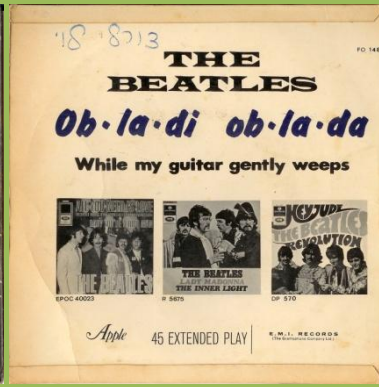

APPLE DP 570 - HEY JUDE / REVOLUTION

Purple lettering on the back

Magenta lettering on the back

APPLE R 5777 - GET BACK / DON'T LET ME DOWN

Don't Let Me Down in light blue lettering

Don't Let Me Down in dark blue lettering

Cover variation with washed out colours

No extra ring around center, small spacing between R5777 and Northern

Extra ring around center, large spacing between R5777 and Northern, credits left & right removed from the center

With extra ring around center, large spacing between R5777 and Northern, credits left & right close to the center

APPLE FO 148 - OB-LA-DI, OB-LA-DA / WHILE MY GUITAR GENTLY WEEPS

Dark blue cover

Red cover

APPLE R 5786 - THE BALLAD OF JOHN & YOKO / OLD BROWN SHOE

Blue & Orange bars

Green & Yellow bars

Blue & Red bars

Green & Orange bars

No spacing between An E.M.I. & Recording, R in R 5786

Spacing between An E.M.I. & Recording, R in R 5786