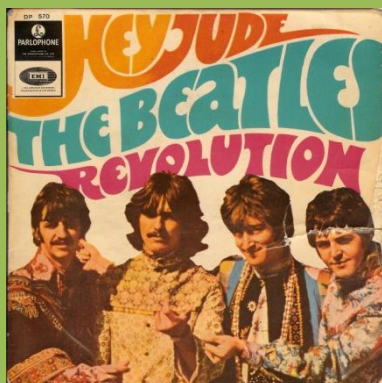

Singles come with a printed PVC inner cover (variation #1 & #2) - All singles come with variation #1 inners, except Ob-La-Di, Ob-La-Da & Get Back (which come with variation #2).

APPLE R 5675 - LADY MADONNA / THE INNER LIGHT

APPLE DP 570 - HEY JUDE / REVOLUTION

Purple lettering on the back

Magenta lettering on the back

APPLE R 5777 - GET BACK / DON'T LET ME DOWN

Don't Let Me Down in light blue lettering

Don't Let Me Down in dark blue lettering

Cover variation with washed out colours

No extra ring around center, small spacing between R5777 and Northern

Extra ring around center, large spacing between R5777 and Northern, credits left & right removed from the center