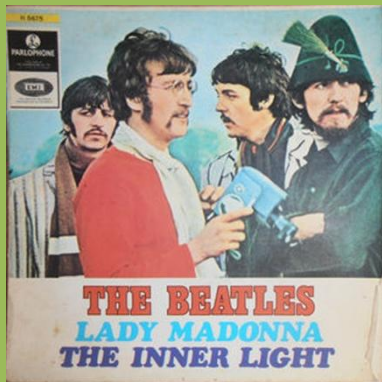

Singles come with a printed PVC inner cover (variation #1 & #2) - All singles come with variation #1 inners, except Ob-La-Di, Ob-La-Da & Get Back (which come with variation #2).

APPLE R 5675 - LADY MADONNA / THE INNER LIGHT

APPLE DP 570 - HEY JUDE / REVOLUTION

Purple lettering on the back

Magenta lettering on the back

APPLE R 5777 - GET BACK / DON'T LET ME DOWN

Don't Let Me Down in light blue lettering

Don't Let Me Down in dark blue lettering

Cover variation with washed out colours

No extra ring around center, small spacing between R5777 and Northern

Extra ring around center, large spacing between R5777 and Northern, credits left & right removed from the center