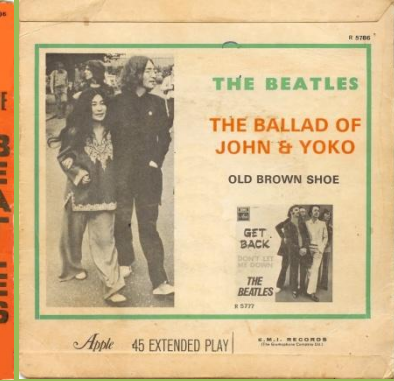

APPLE DP 570 - HEY JUDE / REVOLUTION

Purple lettering on the back

Magenta lettering on the back

APPLE R 5777 - GET BACK / DON'T LET ME DOWN

Don't Let Me Down in light blue lettering

Don't Let Me Down in dark blue lettering

Cover variation with washed out colours

No extra ring around center, small spacing between R5777 and Northern

Extra ring around center, large spacing between R5777 and Northern, credits left & right removed from the center

With extra ring around center, large spacing between R5777 and Northern, credits left & right close to the center

APPLE FO 148 - OB-LA-DI, OB-LA-DA / WHILE MY GUITAR GENTLY WEEPS

Dark blue cover

Red cover

APPLE R 5786 - THE BALLAD OF JOHN & YOKO / OLD BROWN SHOE

Blue & Orange bars

Green & Yellow bars

Blue & Red bars

Green & Orange bars

No spacing between An E.M.I. & Recording, R in R 5786

Spacing between An E.M.I. & Recording, R in R 5786