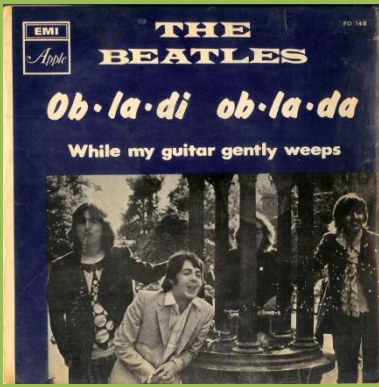

APPLE DP 570 - HEY JUDE / REVOLUTION

Purple lettering on the back

Magenta lettering on the back

APPLE R 5777 - GET BACK / DON'T LET ME DOWN

Don't Let Me Down in light blue lettering

Don't Let Me Down in dark blue lettering

Cover variation with washed out colours

No extra ring around center, small spacing between R5777 and Northern

Extra ring around center, large spacing between R5777 and Northern, credits left & right removed from the center

With extra ring around center, large spacing between R5777 and Northern, credits left & right close to the center

APPLE FO 148 - OB-LA-DI, OB-LA-DA / WHILE MY GUITAR GENTLY WEEPS

Dark blue cover

Red cover

APPLE R 5786 - THE BALLAD OF JOHN & YOKO / OLD BROWN SHOE

Blue & Orange bars

Green & Yellow bars

Blue & Red bars

Green & Orange bars

No spacing between An E.M.I. & Recording, R in R 5786

Spacing between An E.M.I. & Recording, R in R 5786