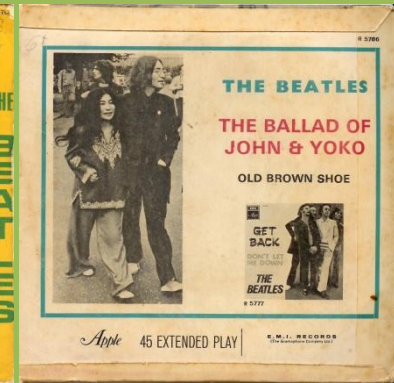

APPLE DP 570 - HEY JUDE / REVOLUTION

Purple lettering on the back

Magenta lettering on the back

APPLE R 5777 - GET BACK / DON'T LET ME DOWN

Don't Let Me Down in light blue lettering

Don't Let Me Down in dark blue lettering

Cover variation with washed out colours

No extra ring around center, small spacing between R5777 and Northern

Extra ring around center, large spacing between R5777 and Northern, credits left & right removed from the center

With extra ring around center, large spacing between R5777 and Northern, credits left & right close to the center

APPLE FO 148 - OB-LA-DI, OB-LA-DA / WHILE MY GUITAR GENTLY WEEPS

Dark blue cover

Red cover

APPLE R 5786 - THE BALLAD OF JOHN & YOKO / OLD BROWN SHOE

Blue & Orange bars

Green & Yellow bars

Blue & Red bars

Green & Orange bars

No spacing between An E.M.I. & Recording, R in R 5786

Spacing between An E.M.I. & Recording, R in R 5786