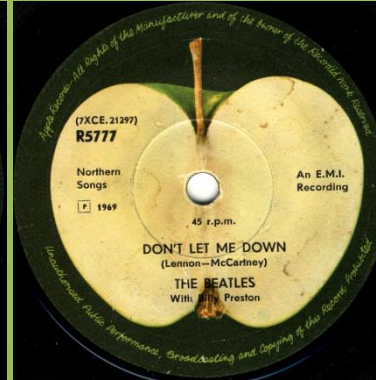

Singles come with a printed PVC inner cover (variation #1 & #2) - All singles come with variation #1 inners, except Ob-La-Di, Ob-La-Da & Get Back (which come with variation #2).

APPLE R 5675 - LADY MADONNA / THE INNER LIGHT

APPLE DP 570 - HEY JUDE / REVOLUTION

Purple lettering on the back

Magenta lettering on the back

APPLE R 5777 - GET BACK / DON'T LET ME DOWN

Don't Let Me Down in light blue lettering

Don't Let Me Down in dark blue lettering

Cover variation with washed out colours

No extra ring around center, small spacing between R5777 and Northern

Extra ring around center, large spacing between R5777 and Northern, credits left & right removed from the center

With extra ring around center, large spacing between R5777 and Northern, credits left & right close to the center

APPLE FO 148 - OB-LA-DI, OB-LA-DA / WHILE MY GUITAR GENTLY WEEPS

Dark blue cover

Red cover