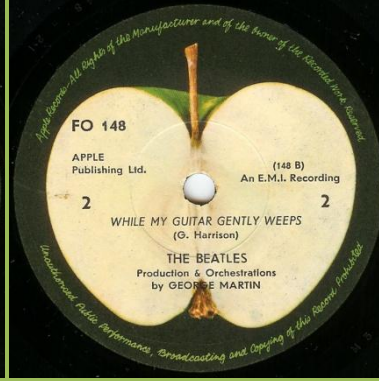

APPLE DP 570 - HEY JUDE / REVOLUTION

Purple lettering on the back

Magenta lettering on the back

APPLE R 5777 - GET BACK / DON'T LET ME DOWN

Don't Let Me Down in light blue lettering

Don't Let Me Down in dark blue lettering

Cover variation with washed out colours

No extra ring around center, small spacing between R5777 and Northern

Extra ring around center, large spacing between R5777 and Northern, credits left & right removed from the center

With extra ring around center, large spacing between R5777 and Northern, credits left & right close to the center

APPLE FO 148 - OB-LA-DI, OB-LA-DA / WHILE MY GUITAR GENTLY WEEPS

Dark blue cover

Red cover

APPLE R 5786 - THE BALLAD OF JOHN & YOKO / OLD BROWN SHOE

Blue & Orange bars

Green & Yellow bars

Blue & Red bars

Green & Orange bars

No spacing between An E.M.I. & Recording, R in R 5786

Spacing between An E.M.I. & Recording, R in R 5786