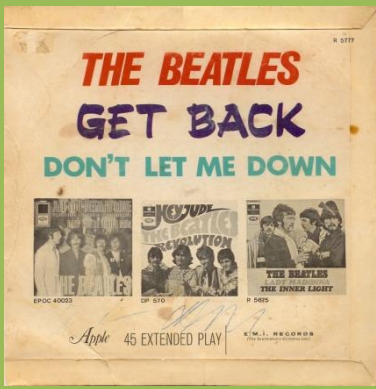

Singles come with a printed PVC inner cover (variation #1 & #2) - All singles come with variation #1 inners, except Ob-La-Di, Ob-La-Da & Get Back (which come with variation #2).

APPLE R 5675 - LADY MADONNA / THE INNER LIGHT

APPLE DP 570 - HEY JUDE / REVOLUTION

Purple lettering on the back

Magenta lettering on the back

APPLE R 5777 - GET BACK / DON'T LET ME DOWN

Don't Let Me Down in light blue lettering

Don't Let Me Down in dark blue lettering

Cover variation with washed out colours

No extra ring around center, small spacing between R5777 and Northern

Extra ring around center, large spacing between R5777 and Northern, credits left & right removed from the center

With extra ring around center, large spacing between R5777 and Northern, credits left & right close to the center

APPLE FO 148 - OB-LA-DI, OB-LA-DA / WHILE MY GUITAR GENTLY WEEPS

Dark blue cover

Red cover