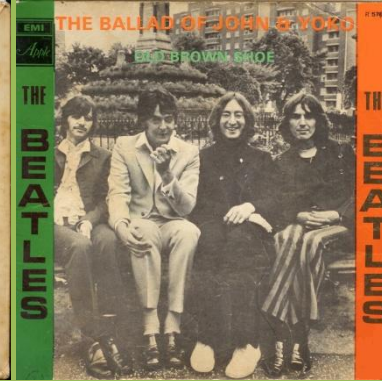

APPLE DP 570 - HEY JUDE / REVOLUTION

Purple lettering on the back

Magenta lettering on the back

APPLE R 5777 - GET BACK / DON'T LET ME DOWN

Don't Let Me Down in light blue lettering

Don't Let Me Down in dark blue lettering

Cover variation with washed out colours

No extra ring around center, small spacing between R5777 and Northern

Extra ring around center, large spacing between R5777 and Northern, credits left & right removed from the center

With extra ring around center, large spacing between R5777 and Northern, credits left & right close to the center

APPLE FO 148 - OB-LA-DI, OB-LA-DA / WHILE MY GUITAR GENTLY WEEPS

Dark blue cover

Red cover

APPLE R 5786 - THE BALLAD OF JOHN & YOKO / OLD BROWN SHOE

Blue & Orange bars

Green & Yellow bars

Blue & Red bars

Green & Orange bars

No spacing between An E.M.I. & Recording, R in R 5786

Spacing between An E.M.I. & Recording, R in R 5786