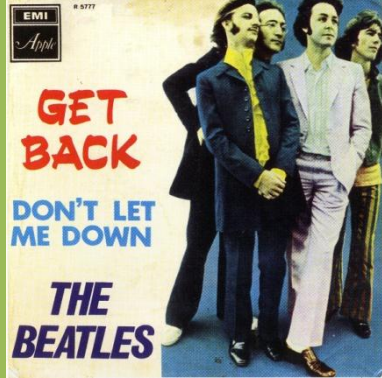

Singles come with a printed PVC inner cover (variation #1 & #2) - All singles come with variation #1 inners, except Ob-La-Di, Ob-La-Da & Get Back (which come with variation #2).

APPLE R 5675 - LADY MADONNA / THE INNER LIGHT

APPLE DP 570 - HEY JUDE / REVOLUTION

Purple lettering on the back

Magenta lettering on the back

APPLE R 5777 - GET BACK / DON'T LET ME DOWN

Don't Let Me Down in light blue lettering

Don't Let Me Down in dark blue lettering

Cover variation with washed out colours

No extra ring around center, small spacing between R5777 and Northern

Extra ring around center, large spacing between R5777 and Northern, credits left & right removed from the center

With extra ring around center, large spacing between R5777 and Northern, credits left & right close to the center

APPLE FO 148 - OB-LA-DI, OB-LA-DA / WHILE MY GUITAR GENTLY WEEPS

Dark blue cover

Red cover