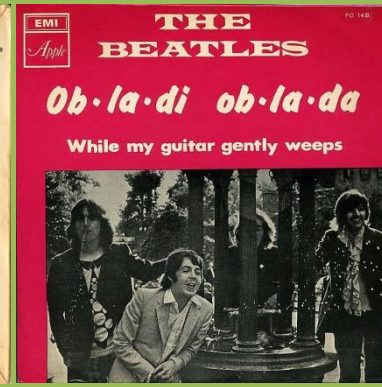

APPLE DP 570 - HEY JUDE / REVOLUTION

Purple lettering on the back

Magenta lettering on the back

APPLE R 5777 - GET BACK / DON'T LET ME DOWN

Don't Let Me Down in light blue lettering

Don't Let Me Down in dark blue lettering

Cover variation with washed out colours

No extra ring around center, small spacing between R5777 and Northern

Extra ring around center, large spacing between R5777 and Northern, credits left & right removed from the center

With extra ring around center, large spacing between R5777 and Northern, credits left & right close to the center

APPLE FO 148 - OB-LA-DI, OB-LA-DA / WHILE MY GUITAR GENTLY WEEPS

Dark blue cover

Red cover

APPLE R 5786 - THE BALLAD OF JOHN & YOKO / OLD BROWN SHOE

Blue & Orange bars

Green & Yellow bars

Blue & Red bars

Green & Orange bars

No spacing between An E.M.I. & Recording, R in R 5786

Spacing between An E.M.I. & Recording, R in R 5786