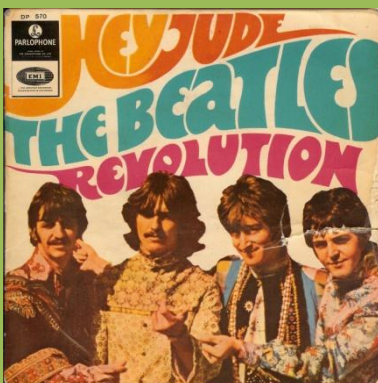

Singles come with a printed PVC inner cover (variation #1 & #2) - All singles come with variation #1 inners, except Ob-La-Di, Ob-La-Da & Get Back (which come with variation #2).

APPLE R 5675 - LADY MADONNA / THE INNER LIGHT

APPLE DP 570 - HEY JUDE / REVOLUTION

Purple lettering on the back

Magenta lettering on the back

APPLE R 5777 - GET BACK / DON'T LET ME DOWN

Don't Let Me Down in light blue lettering

Don't Let Me Down in dark blue lettering

Cover variation with washed out colours

No extra ring around center, small spacing between R5777 and Northern

Extra ring around center, large spacing between R5777 and Northern, credits left & right removed from the center