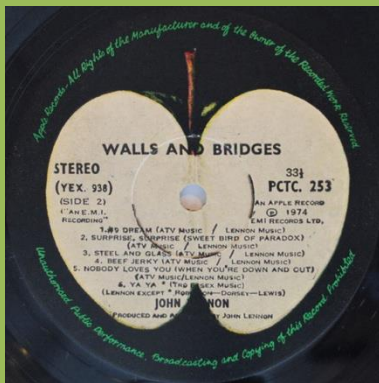

Title + artist left aligned

Cover type 2, small title,
Made in India print,
Stereo print to the left

Title + artist centered

- Cover types:
- 3) slick cover "Printed at the Eagle"
 - 4) red colored laminated "Printed by Conway"
 - 5) green colored laminated, no printing company mentioned
 - 6) brown colored laminated "Printed at the Eagle"

LP's were mainly exported to Hungary in the 80s

Cover type 3 or 4, big title, blue apple stalk, no Made in India print

Yellow colored apple core, dark green apple

Cover type 5, dirty red print, no Made in India print

Cover type 6, green/brown apple stalk, no Made in India print

Light green apple

APPLE PCTC.251 - WALLS AND BRIDGES

APPLE PCS 7169 – ROCK 'N' ROLL

APPLE PCS 7173 – SHAVED FISH

Printed inner