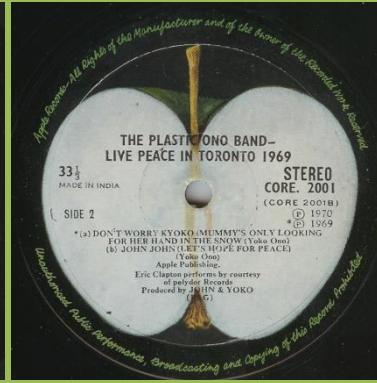

APPLE CORE 2001 - LIVE PEACE IN TORONTO 1969

APPLE PAS 10004 - IMAGINE

Cover type 1

Eagle Litho logo

Cover type 2

Studio Grafic logo

Cover type 1 or 2, small title,
Made in India print,
Stereo print to the right

Title + artist left aligned

Cover type 2, small title,
Made in India print,
Stereo print to the left

Title + artist centered

- Cover types:
- 3) slick cover "Printed at the Eagle"
 - 4) red colored laminated "Printed by Conway"
 - 5) green colored laminated, no printing company mentioned
 - 6) brown colored laminated "Printed at the Eagle"

LP's were mainly exported to Hungary in the 80s

Cover type 3 or 4, big title, blue apple stalk, no Made in India print

Yellow colored apple core, dark green apple

Cover type 5, dirty red print, no Made in India print

Cover type 6, green/brown apple stalk, no Made in India print

Light green apple

APPLE PCTC.251 - WALLS AND BRIDGES

APPLE PCS 7169 – ROCK 'N' ROLL

APPLE PCS 7173 – SHAVED FISH

Printed inner