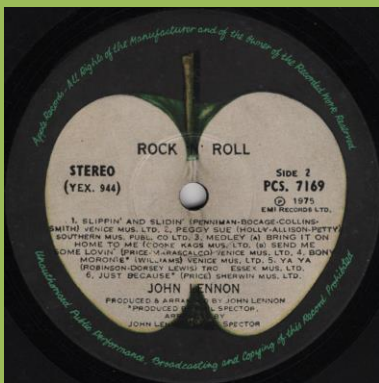

Title + artist left aligned

Cover type 2, small title,
Made in India print,
Stereo print to the left

Title + artist centered

- Cover types:
- 3) slick cover "Printed at the Eagle"
 - 4) red colored laminated "Printed by Conway"
 - 5) green colored laminated, no printing company mentioned
 - 6) brown colored laminated "Printed at the Eagle"

LP's were mainly exported to Hungary in the 80s

Cover type 3 or 4, big title, blue apple stalk, no Made in India print

Yellow colored apple core, dark green apple

Cover type 5, dirty red print, no Made in India print

Cover type 6, green/brown apple stalk, no Made in India print

Light green apple

APPLE PCTC.251 - WALLS AND BRIDGES

APPLE PCS 7169 – ROCK 'N' ROLL

APPLE PCS 7173 – SHAVED FISH

Printed inner