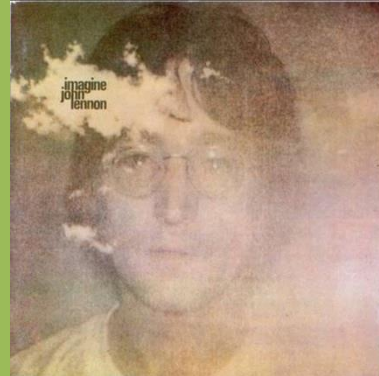

APPLE CORE 2001 - LIVE PEACE IN TORONTO 1969

APPLE PAS 10004 - IMAGINE

Cover type 1

Eagle Litho logo

Cover type 2

Studio Grafic logo

Cover type 1 or 2, small title,
Made in India print,
Stereo print to the right

Title + artist left aligned

Cover type 2, small title,
Made in India print,
Stereo print to the left

Title + artist centered

- Cover types:
- 3) slick cover "Printed at the Eagle"
 - 4) red colored laminated "Printed by Conway"
 - 5) green colored laminated, no printing company mentioned
 - 6) brown colored laminated "Printed at the Eagle"

LP's were mainly exported to Hungary in the 80s

Cover type 3 or 4, big title, blue apple stalk, no Made in India print

Yellow colored apple core, dark green apple

Cover type 5, dirty red print, no Made in India print

Cover type 6, green/brown apple stalk, no Made in India print

Light green apple

APPLE PCTC.251 - WALLS AND BRIDGES

APPLE PCS 7169 – ROCK 'N' ROLL

APPLE PCS 7173 – SHAVED FISH

Printed inner