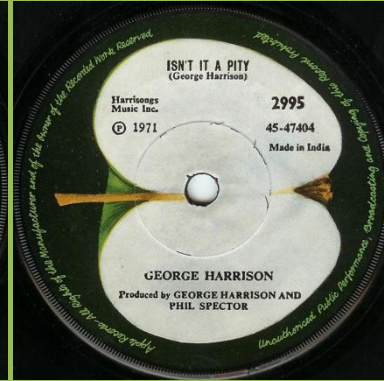

**APPLE 2995 - MY SWEET LORD / ISN'T IT A PITY**

Push-out center, no extra pressing rings

Push-out center, with extra pressing rings around center

Solid center

**APPLE 1828 - WHAT IS LIFE / APPLE SCRUFFS**

**APPLE R.5912 - BANGLA-DESH / DEEP BLUE**

**APPLE R.5988 - GIVE ME LOVE (GIVE ME PEACE ON EARTH) / MISS O'DELL**

**APPLE R.6002 - DING DONG / I DON'T CARE ANYMORE**