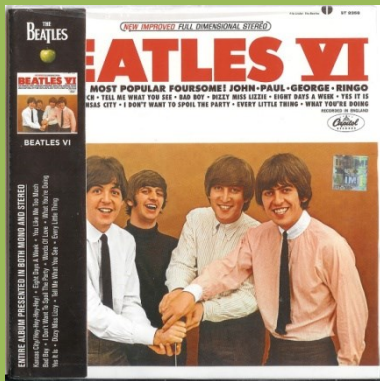

Mini LP style cover with OBI

Custom inner sleeve

APPLE CORPS print in perimeter

CAPITOL/APPLE/UNIVERSAL MUSIC B0019701-02 – SOMETHING NEW

Mini LP style cover with OBI

Custom inner sleeve

CAPITOL/APPLE/UNIVERSAL MUSIC B0019703-02 – BEATLES '65

Mini LP style cover with OBI

Custom inner sleeve

CAPITOL/APPLE/UNIVERSAL MUSIC B0019704-02 – THE EARLY BEATLES

Mini LP style cover with OBI

Custom inner sleeve

CAPITOL/APPLE/UNIVERSAL MUSIC B0019705-02 – BEATLES VI

Mini LP style cover with OBI

Custom inner sleeve

CAPITOL/APPLE/UNIVERSAL MUSIC B0019706-02 – HELP - ORIGINAL MOTION PICTURE SOUNDTRACK [U.S. Version]

Custom inner sleeve

Custom inner sleeve

Mini LP style gatefold cover with OBI