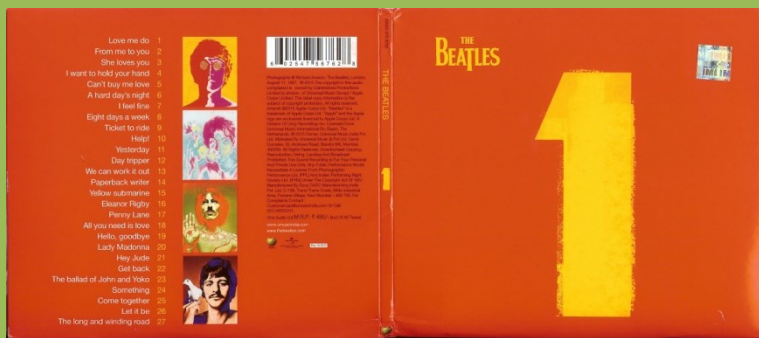

APPLE 0777 7 97036 2 3 – THE BEATLES/1962-1966 [2-CD]

Fat jewel box

Booklet

APPLE 5099994644722 – THE BEATLES/1967-1970 [Re-Mastered] [2-CD]

Tri-fold digipak

Booklet

APPLE/UNIVERSAL MUSIC 06025 374 9153 – LIVE AT THE BBC [Re-Mastered] [2-CD]

Tri-fold digipak

Booklet

APPLE/EMI/VIRGIN 0 724352 932528 - 1

Inner tray rear insert

APPLE/EMI/VIRGIN 5 099908 307026 - 1 [Re-Mastered]

Digipak

Booklet

APPLE/UNIVERSAL 06025 475 6702 – 1 [Remixed]

Digipak

Booklet

APPLE 00 94638 159827 PKD 112006 – LOVE

APPLE/UNIVERSAL MUSIC 06025 374 9169 – ON AIR - LIVE AT THE BBC VOLUME 2 [2-CD]

Tri-fold digipak

Sticker on shrink

Booklet

CAPITOL/APPLE/UNIVERSAL MUSIC B0019696-02 – MEET THE BEATLES

Mini LP style cover with OBI

Custom inner sleeve

CAPITOL/APPLE/UNIVERSAL MUSIC B0019698-02 – THE BEATLES' SECOND ALBUM

Mini LP style cover with OBI

Custom inner sleeve

CAPITOL/APPLE/UNIVERSAL MUSIC B0019700-02 – A HARD DAY'S NIGHT - ORIGINAL MOTION PICTURE SOUND TRACK [U.S. Version]