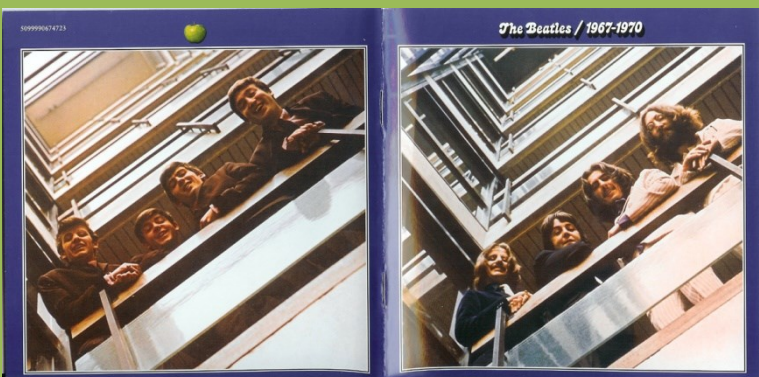

APPLE 0777 7 97036 2 3 – THE BEATLES/1962-1966 [2-CD]

Fat jewel box

Booklet

APPLE 5099994644722 – THE BEATLES/1967-1970 [Re-Mastered] [2-CD]

Tri-fold digipak

Booklet

APPLE/UNIVERSAL MUSIC 06025 374 9153 – LIVE AT THE BBC [Re-Mastered] [2-CD]

Mini LP style cover with OBI

Custom inner sleeve

CAPITOL/APPLE/UNIVERSAL MUSIC B0019698-02 – THE BEATLES' SECOND ALBUM

Mini LP style cover with OBI

Custom inner sleeve

CAPITOL/APPLE/UNIVERSAL MUSIC B0019700-02 – A HARD DAY'S NIGHT - ORIGINAL MOTION PICTURE SOUND TRACK [U.S. Version]