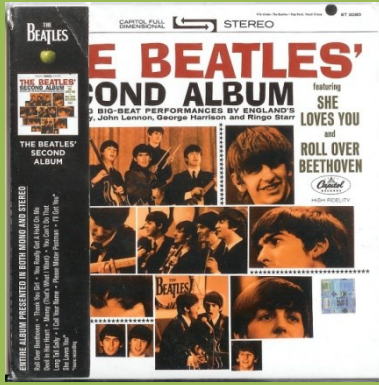

APPLE 0777 7 97036 2 3 – THE BEATLES/1962-1966 [2-CD]

Fat jewel box

Booklet

APPLE 5099994644722 – THE BEATLES/1967-1970 [Re-Mastered] [2-CD]

Tri-fold digipak

Booklet

APPLE/UNIVERSAL MUSIC 06025 374 9153 – LIVE AT THE BBC [Re-Mastered] [2-CD]

Digipak

Booklet

APPLE 00 94638 159827 PKD 112006 – LOVE

APPLE/UNIVERSAL MUSIC 06025 374 9169 – ON AIR - LIVE AT THE BBC VOLUME 2 [2-CD]

Tri-fold digipak

Sticker on shrink

Booklet

CAPITOL/APPLE/UNIVERSAL MUSIC B0019696-02 – MEET THE BEATLES

Mini LP style cover with OBI

Custom inner sleeve

CAPITOL/APPLE/UNIVERSAL MUSIC B0019698-02 – THE BEATLES' SECOND ALBUM

Mini LP style cover with OBI

Custom inner sleeve

CAPITOL/APPLE/UNIVERSAL MUSIC B0019700-02 – A HARD DAY'S NIGHT - ORIGINAL MOTION PICTURE SOUND TRACK [U.S. Version]