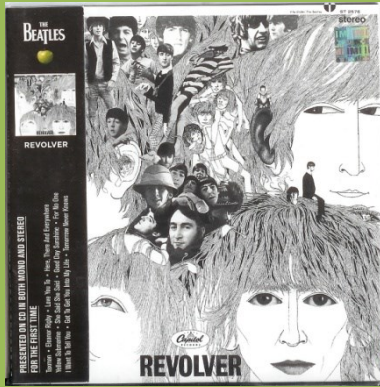

Mini LP style cover with OBI

Custom inner sleeve

CAPITOL/APPLE/UNIVERSAL MUSIC B0019704-02 – THE EARLY BEATLES

Mini LP style cover with OBI

Custom inner sleeve

CAPITOL/APPLE/UNIVERSAL MUSIC B0019705-02 – BEATLES VI

Mini LP style cover with OBI

Custom inner sleeve

CAPITOL/APPLE/UNIVERSAL MUSIC B0019706-02 – HELP - ORIGINAL MOTION PICTURE SOUNDTRACK [U.S. Version]

Custom inner sleeve

Custom inner sleeve

Mini LP style gatefold cover with OBI

Custom inner sleeve

CAPITOL/APPLE/UNIVERSAL MUSIC B0019707-02 – RUBBER SOUL [U.S. Version]

Mini LP style cover with OBI

Custom inner sleeve

CAPITOL/APPLE/UNIVERSAL MUSIC B0019708-02 – YESTERDAY AND TODAY

Mini LP style cover with OBI, disc made in EU with Indian Universal Music import sticker on rear, Indian pressing not verified

Custom inner sleeve

Paste-over sticker

CAPITOL/APPLE/UNIVERSAL MUSIC B0019709-02 – REVOLVER [U.S. Version]

Mini LP style cover with OBI

Custom inner sleeve

CAPITOL/APPLE/UNIVERSAL MUSIC B0019710-02 – HEY JUDE