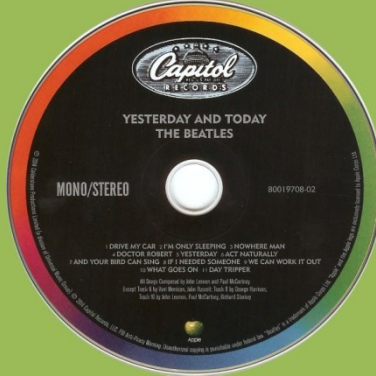

Mini LP style cover with OBI

Custom inner sleeve

CAPITOL/APPLE/UNIVERSAL MUSIC B0019704-02 – THE EARLY BEATLES

Mini LP style cover with OBI

Custom inner sleeve

CAPITOL/APPLE/UNIVERSAL MUSIC B0019705-02 – BEATLES VI

Mini LP style cover with OBI

Custom inner sleeve

CAPITOL/APPLE/UNIVERSAL MUSIC B0019706-02 – HELP - ORIGINAL MOTION PICTURE SOUNDTRACK [U.S. Version]

Custom inner sleeve

Custom inner sleeve

Mini LP style gatefold cover with OBI

Custom inner sleeve

CAPITOL/APPLE/UNIVERSAL MUSIC B0019707-02 – RUBBER SOUL [U.S. Version]

Mini LP style cover with OBI

Custom inner sleeve

CAPITOL/APPLE/UNIVERSAL MUSIC B0019708-02 – YESTERDAY AND TODAY

Mini LP style cover with OBI, disc made in EU with Indian Universal Music import sticker on rear, Indian pressing not verified

Custom inner sleeve

Paste-over sticker

CAPITOL/APPLE/UNIVERSAL MUSIC B0019709-02 – REVOLVER [U.S. Version]

Mini LP style cover with OBI

Custom inner sleeve

CAPITOL/APPLE/UNIVERSAL MUSIC B0019710-02 – HEY JUDE