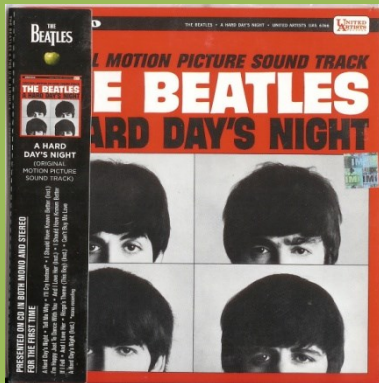

Digipak

Booklet

APPLE 00 94638 159827 PKD 112006 – LOVE

APPLE/UNIVERSAL MUSIC 06025 374 9169 – ON AIR - LIVE AT THE BBC VOLUME 2 [2-CD]

Tri-fold digipak

Sticker on shrink

Booklet

CAPITOL/APPLE/UNIVERSAL MUSIC B0019696-02 – MEET THE BEATLES

Mini LP style cover with OBI

Custom inner sleeve

CAPITOL/APPLE/UNIVERSAL MUSIC B0019698-02 – THE BEATLES' SECOND ALBUM

Mini LP style cover with OBI

Custom inner sleeve

CAPITOL/APPLE/UNIVERSAL MUSIC B0019700-02 – A HARD DAY'S NIGHT - ORIGINAL MOTION PICTURE SOUND TRACK [U.S. Version]

Mini LP style cover with OBI

Custom inner sleeve

APPLE CORPS print in perimeter

CAPITOL/APPLE/UNIVERSAL MUSIC B0019701-02 – SOMETHING NEW

Mini LP style cover with OBI

Custom inner sleeve

CAPITOL/APPLE/UNIVERSAL MUSIC B0019703-02 – BEATLES '65

Mini LP style cover with OBI

Custom inner sleeve

CAPITOL/APPLE/UNIVERSAL MUSIC B0019704-02 – THE EARLY BEATLES

Mini LP style cover with OBI

Custom inner sleeve

CAPITOL/APPLE/UNIVERSAL MUSIC B0019705-02 – BEATLES VI