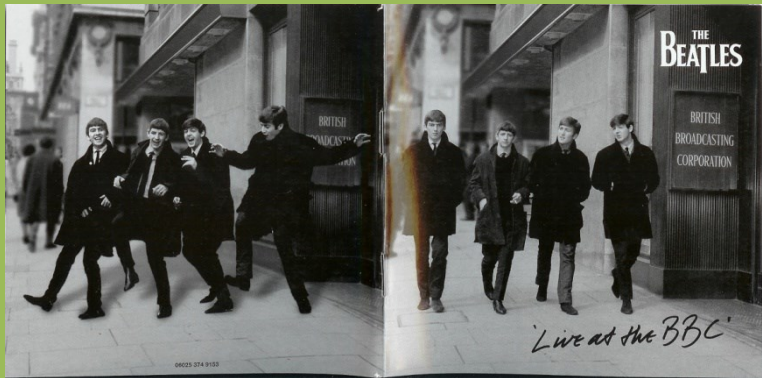

Booklet

APPLE/EMI/VIRGIN 0 724352 932528 - 1