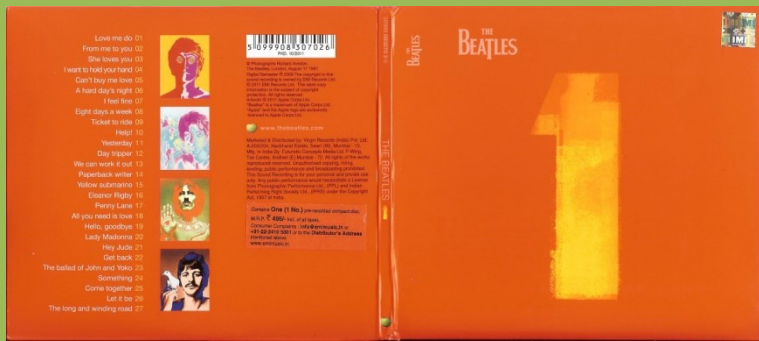

APPLE 0777 7 97036 2 3 – THE BEATLES/1962-1966 [2-CD]

Fat jewel box

Booklet

APPLE 5099994644722 – THE BEATLES/1967-1970 [Re-Mastered] [2-CD]

Tri-fold digipak

Booklet

APPLE/UNIVERSAL MUSIC 06025 374 9153 – LIVE AT THE BBC [Re-Mastered] [2-CD]

Tri-fold digipak

Booklet

APPLE/EMI/VIRGIN 0 724352 932528 - 1

Inner tray rear insert

APPLE/EMI/VIRGIN 5 099908 307026 - 1 [Re-Mastered]

Digipak

Booklet

APPLE/UNIVERSAL 06025 475 6702 – 1 [Remixed]

Digipak

Booklet

APPLE 00 94638 159827 PKD 112006 – LOVE

APPLE/UNIVERSAL MUSIC 06025 374 9169 – ON AIR - LIVE AT THE BBC VOLUME 2 [2-CD]

Tri-fold digipak

Sticker on shrink

Booklet

CAPITOL/APPLE/UNIVERSAL MUSIC B0019696-02 – MEET THE BEATLES

Mini LP style cover with OBI

Custom inner sleeve

CAPITOL/APPLE/UNIVERSAL MUSIC B0019698-02 – THE BEATLES' SECOND ALBUM

Mini LP style cover with OBI

Custom inner sleeve

CAPITOL/APPLE/UNIVERSAL MUSIC B0019700-02 – A HARD DAY'S NIGHT - ORIGINAL MOTION PICTURE SOUND TRACK [U.S. Version]