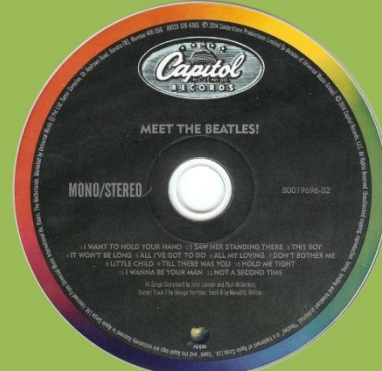

APPLE 0777 7 97036 2 3 – THE BEATLES/1962-1966 [2-CD]

Fat jewel box

Booklet

APPLE 5099994644722 – THE BEATLES/1967-1970 [Re-Mastered] [2-CD]

Tri-fold digipak

Booklet

APPLE/UNIVERSAL MUSIC 06025 374 9153 – LIVE AT THE BBC [Re-Mastered] [2-CD]

Digipak

Booklet

APPLE 00 94638 159827 PKD 112006 – LOVE

APPLE/UNIVERSAL MUSIC 06025 374 9169 – ON AIR - LIVE AT THE BBC VOLUME 2 [2-CD]

Tri-fold digipak

Sticker on shrink

Booklet

CAPITOL/APPLE/UNIVERSAL MUSIC B0019696-02 – MEET THE BEATLES

Mini LP style cover with OBI

Custom inner sleeve

CAPITOL/APPLE/UNIVERSAL MUSIC B0019698-02 – THE BEATLES' SECOND ALBUM

Mini LP style cover with OBI

Custom inner sleeve

CAPITOL/APPLE/UNIVERSAL MUSIC B0019700-02 – A HARD DAY'S NIGHT - ORIGINAL MOTION PICTURE SOUND TRACK [U.S. Version]