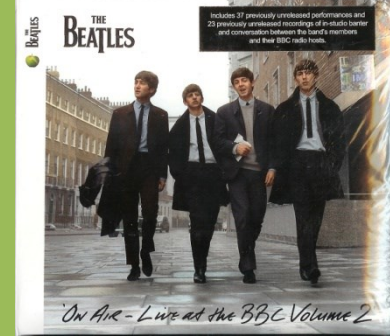

APPLE 0777 7 97036 2 3 – THE BEATLES/1962-1966 [2-CD]

Fat jewel box

Booklet

APPLE 5099994644722 – THE BEATLES/1967-1970 [Re-Mastered] [2-CD]

Tri-fold digipak

Booklet

APPLE/UNIVERSAL MUSIC 06025 374 9153 – LIVE AT THE BBC [Re-Mastered] [2-CD]

Digipak

Booklet

APPLE 00 94638 159827 PKD 112006 – LOVE

APPLE/UNIVERSAL MUSIC 06025 374 9169 – ON AIR - LIVE AT THE BBC VOLUME 2 [2-CD]

Tri-fold digipak

Sticker on shrink

Booklet

CAPITOL/APPLE/UNIVERSAL MUSIC B0019696-02 – MEET THE BEATLES

Mini LP style cover with OBI

Custom inner sleeve

CAPITOL/APPLE/UNIVERSAL MUSIC B0019698-02 – THE BEATLES' SECOND ALBUM

Mini LP style cover with OBI

Custom inner sleeve

CAPITOL/APPLE/UNIVERSAL MUSIC B0019700-02 – A HARD DAY'S NIGHT - ORIGINAL MOTION PICTURE SOUND TRACK [U.S. Version]