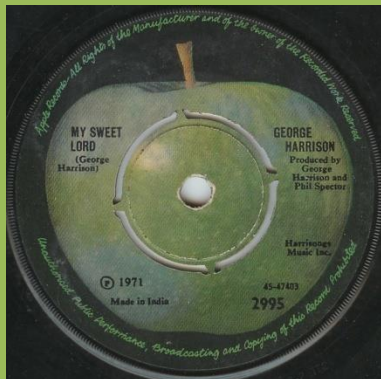

Singles can be found in various types of company covers

APPLE 2995 - MY SWEET LORD / ISN'T IT A PITY

Push-out centre, no extra pressing rings

Push-out centre, with extra pressing rings around centre

Solid centre

APPLE 1828 - WHAT IS LIFE / APPLE SCRUFFS

APPLE R.5912 - BANGLA-DESH / DEEP BLUE

APPLE R.5988 - GIVE ME LOVE (GIVE ME PEACE ON EARTH) / MISS O'DELL

APPLE R.6002 - DING DONG / I DON'T CARE ANYMORE

APPLE R 6007 - YOU / WORLD OF STONE