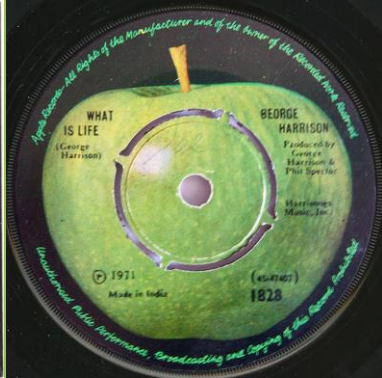

Singles can be found in various types of company covers

APPLE 2995 - MY SWEET LORD / ISN'T IT A PITY

Push-out centre, no extra pressing rings

Push-out centre, with extra pressing rings around centre

Solid centre

APPLE 1828 - WHAT IS LIFE / APPLE SCRUFFS

APPLE R.5912 - BANGLA-DESH / DEEP BLUE

APPLE R.5988 - GIVE ME LOVE (GIVE ME PEACE ON EARTH) / MISS O'DELL

APPLE R.6002 - DING DONG / I DON'T CARE ANYMORE

APPLE R 6007 - YOU / WORLD OF STONE