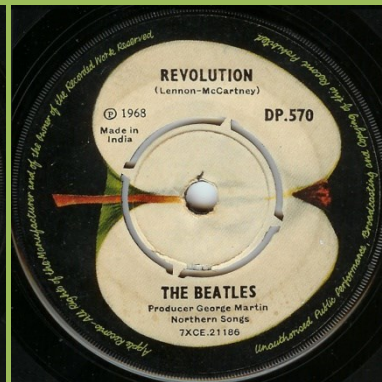

Singles can be found in various types of company covers

APPLE DP.570 - HEY JUDE / REVOLUTION

Push-out center

Solid center

APPLE SPE.192 - OB-LA-DI, OB-LA-DA / WHILE MY GUITAR GENTLY WEEPS

APPLE R.5777 - GET BACK / DON'T LET ME DOWN

APPLE R.5786 - THE BALLAD OF JOHN AND YOKO / OLD BROWN SHOE

APPLE R.5814 - SOMETHING / COME TOGETHER

Push-out center

Solid center

APPLE R.5833 - LET IT BE / YOU KNOW MY NAME (LOOK UP THE NUMBER)