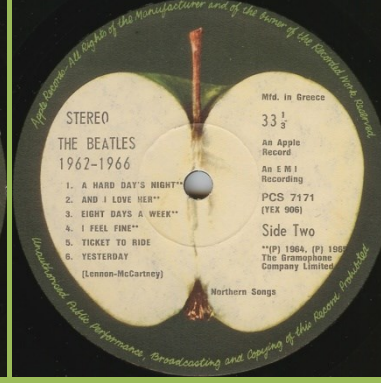

Apple logo on rear cover

APPLE PCSP 7171/2 (PCS 7171/7172) – THE BEATLES/1962-1966 [2-LP]

Printed paper inner sleeves

Red Apple label

Usual green Apple label

**APPLE 2J 162-05307/8 – THE BEATLES/1962-1966 [2-LP]**

**Printed paper inner sleeves**

**Handwritten perimeter**

**Printed perimeter**

**Big title font, big release number**

**APPLE 14C 162- 05307/8 (2J 162- 05307/8) – THE BEATLES/1962-1966 [2-LP]**

Side-opening paper inner sleeves with 14C-Prefix

Release number on label 2J-

Small title font

Big title font, small release number

Small pressing ring

Big title font, big release number

APPLE PCSP 7181/2 (PCS 7181/7182) – THE BEATLES/1967-1970 [2-LP]

Inner cover pasted upside down on some copies

Printed paper inner sleeves

Blue Apple labels

Green Apple labels

APPLE 2J 162-05309/10 – THE BEATLES/1962-1966 [2-LP]

Printed inner with 2J-Prefix

Printed inner with PCS-Prefix

Handwritten perimeter

Light blue side opening inners with 2J-Prefix