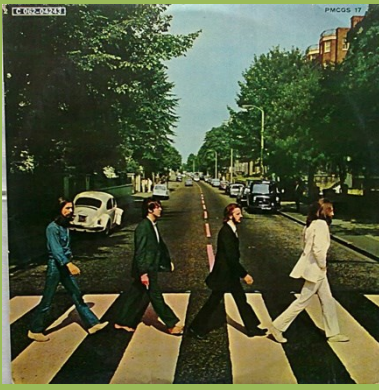

EMI 2J 064-06243 - MAGICAL MYSTERY TOUR

Apple logo inside gatefold cover

EMI 14C 064-06243 - MAGICAL MYSTERY TOUR

Apple logo inside gatefold cover

Release number on record 2J 064-06243

PARLOPHONE PMCGS 17 – ABBEY ROAD

Apple logo on rear cover

APPLE PCSP 7171/2 (PCS 7171/7172) – THE BEATLES/1962-1966 [2-LP]

Printed paper inner sleeves

Red Apple label

Usual green Apple label

**APPLE 2J 162-05307/8 – THE BEATLES/1962-1966 [2-LP]**

**Printed paper inner sleeves**

**Handwritten perimeter**

**Printed perimeter**

**Big title font, big release number**

**APPLE 14C 162- 05307/8 (2J 162- 05307/8) – THE BEATLES/1962-1966 [2-LP]**

Side-opening paper inner sleeves with 14C-Prefix

Printed paper inner sleeves

Blue Apple labels

Green Apple labels

APPLE 2J 162-05309/10 – THE BEATLES/1962-1966 [2-LP]

Printed inner with 2J-Prefix

Printed inner with PCS-Prefix

Handwritten perimeter

Light blue side opening inners with 2J-Prefix