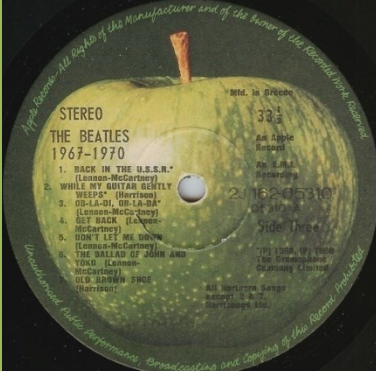

**Printed paper inner sleeves**

**Handwritten perimeter**

**Printed perimeter**

**Big title font, big release number**

**APPLE 14C 162- 05307/8 (2J 162- 05307/8) – THE BEATLES/1962-1966 [2-LP]**

Side-opening paper inner sleeves with 14C-Prefix

Release number on label 2J-

Small title font

Big title font, small release number

Small pressing ring

Big title font, big release number

APPLE PCSP 7181/2 (PCS 7181/7182) – THE BEATLES/1967-1970 [2-LP]

Inner cover pasted upside down on some copies

Printed paper inner sleeves

Blue Apple labels

Green Apple labels

APPLE 2J 162-05309/10 – THE BEATLES/1962-1966 [2-LP]

Printed inner with 2J-Prefix

Printed inner with PCS-Prefix

Handwritten perimeter

Light blue side opening inners with 2J-Prefix

Printed perimeter, discs with 2J-Prefix

**APPLE 14C 162-05309/10 (2J 162-05309/10) – THE BEATLES/1962-1966 [2-LP]**

Light blue side opening inners with 14C-Prefix

Printed perimeter, discs with 2J-Prefix

Side-opening printed paper inner sleeves with uncut corners, 14C-Prefix numbers