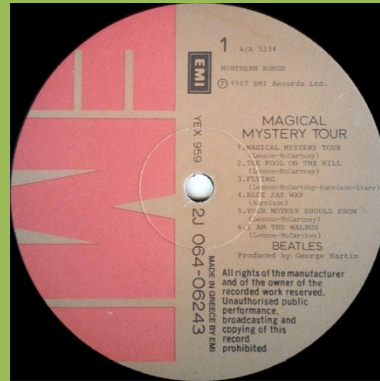

EMI 2J 064-06243 - MAGICAL MYSTERY TOUR

Apple logo inside gatefold cover

EMI 14C 064-06243 - MAGICAL MYSTERY TOUR

Apple logo inside gatefold cover

Release number on record 2J 064-06243

PARLOPHONE PMCGS 17 – ABBEY ROAD

Apple logo on rear cover

APPLE PCSP 7171/2 (PCS 7171/7172) – THE BEATLES/1962-1966 [2-LP]

Printed paper inner sleeves

Red Apple label

Usual green Apple label

**APPLE 2J 162-05307/8 – THE BEATLES/1962-1966 [2-LP]**

**Printed paper inner sleeves**

**Handwritten perimeter**

**Printed perimeter**

**Big title font, big release number**

**APPLE 14C 162- 05307/8 (2J 162- 05307/8) – THE BEATLES/1962-1966 [2-LP]**

Side-opening paper inner sleeves with 14C-Prefix

Printed paper inner sleeves

Blue Apple labels

Green Apple labels

APPLE 2J 162-05309/10 – THE BEATLES/1962-1966 [2-LP]

Printed inner with 2J-Prefix

Printed inner with PCS-Prefix

Handwritten perimeter

Light blue side opening inners with 2J-Prefix