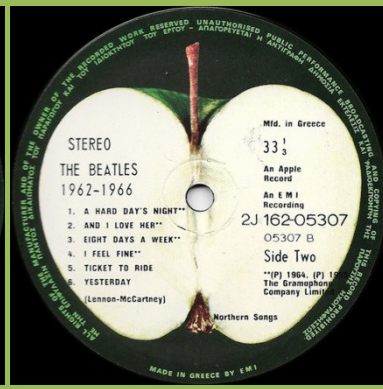

**Printed paper inner sleeves**

**Handwritten perimeter**

**Printed perimeter**

**Big title font, big release number**

**APPLE 14C 162- 05307/8 (2J 162- 05307/8) – THE BEATLES/1962-1966 [2-LP]**

Side-opening paper inner sleeves with 14C-Prefix

No release number on inner sleeve 2

Side-opening cardboard inner sleeves with 14C-Prefix (later issues)

Side-opening cardboard inner sleeves with 14C-Prefix (later issues), (red for disc 1, blue for disc 2)

Release number on label 2J-

Small title font

Big title font, small release number

Small pressing ring

Big title font, big release number

APPLE PCSP 7181/2 (PCS 7181/7182) – THE BEATLES/1967-1970 [2-LP]

Inner cover pasted upside down on some copies

Printed paper inner sleeves

Blue Apple labels

Green Apple labels

APPLE 2J 162-05309/10 – THE BEATLES/1962-1966 [2-LP]

Printed inner with 2J-Prefix

Printed inner with PCS-Prefix

Handwritten perimeter

Light blue side opening inners with 2J-Prefix