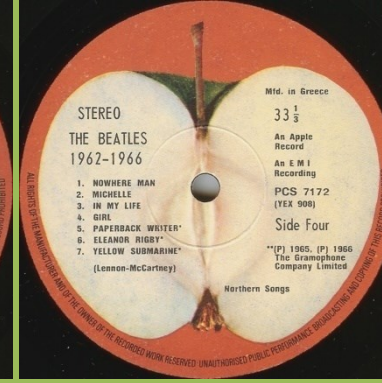

Apple logo on rear cover

APPLE PCSP 7171/2 (PCS 7171/7172) – THE BEATLES/1962-1966 [2-LP]

Printed paper inner sleeves

Red Apple label

Usual green Apple label

**APPLE 2J 162-05307/8 – THE BEATLES/1962-1966 [2-LP]**

**Printed paper inner sleeves**

**Handwritten perimeter**

**Printed perimeter**

**Big title font, big release number**

**APPLE 14C 162- 05307/8 (2J 162- 05307/8) – THE BEATLES/1962-1966 [2-LP]**

Side-opening paper inner sleeves with 14C-Prefix

Release number on label 2J-

Small title font

Big title font, small release number

Small pressing ring

Big title font, big release number

APPLE PCSP 7181/2 (PCS 7181/7182) – THE BEATLES/1967-1970 [2-LP]

Inner cover pasted upside down on some copies

Printed paper inner sleeves

Blue Apple labels

Green Apple labels

APPLE 2J 162-05309/10 – THE BEATLES/1962-1966 [2-LP]

Printed inner with 2J-Prefix

Printed inner with PCS-Prefix

Handwritten perimeter

Light blue side opening inners with 2J-Prefix