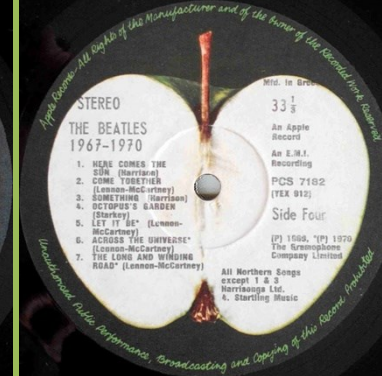

**Printed paper inner sleeves**

**Handwritten perimeter**

**Printed perimeter**

**Big title font, big release number**

**APPLE 14C 162- 05307/8 (2J 162- 05307/8) – THE BEATLES/1962-1966 [2-LP]**

Side-opening paper inner sleeves with 14C-Prefix

Release number on label 2J-

Small title font

Big title font, small release number

Small pressing ring

Big title font, big release number

APPLE PCSP 7181/2 (PCS 7181/7182) – THE BEATLES/1967-1970 [2-LP]

Inner cover pasted upside down on some copies

Printed paper inner sleeves

Blue Apple labels

Green Apple labels

APPLE 2J 162-05309/10 – THE BEATLES/1962-1966 [2-LP]

Printed inner with 2J-Prefix

Printed inner with PCS-Prefix

Handwritten perimeter

Light blue side opening inners with 2J-Prefix

Printed perimeter, discs with 2J-Prefix

**APPLE 14C 162-05309/10 (2J 162-05309/10) – THE BEATLES/1962-1966 [2-LP]**

Light blue side opening inners with 14C-Prefix

Printed perimeter, discs with 2J-Prefix

Side-opening printed paper inner sleeves with uncut corners, 14C-Prefix numbers