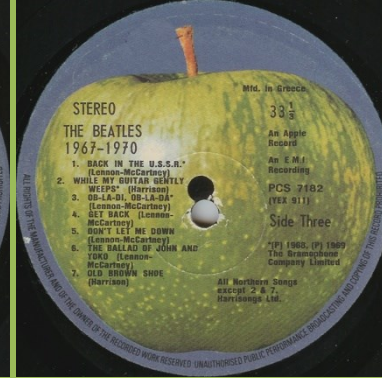

Apple logo on rear cover

APPLE PCSP 7171/2 (PCS 7171/7172) – THE BEATLES/1962-1966 [2-LP]

Printed paper inner sleeves

Red Apple label

Usual green Apple label

**APPLE 2J 162-05307/8 – THE BEATLES/1962-1966 [2-LP]**

**Printed paper inner sleeves**

**Handwritten perimeter**

**Printed perimeter**

**Big title font, big release number**

**APPLE 14C 162- 05307/8 (2J 162- 05307/8) – THE BEATLES/1962-1966 [2-LP]**

Side-opening paper inner sleeves with 14C-Prefix

Release number on label 2J-

Small title font

Big title font, small release number

Small pressing ring

Big title font, big release number

APPLE PCSP 7181/2 (PCS 7181/7182) – THE BEATLES/1967-1970 [2-LP]

Inner cover pasted upside down on some copies

Printed paper inner sleeves

Blue Apple labels

Green Apple labels

APPLE 2J 162-05309/10 – THE BEATLES/1962-1966 [2-LP]

Printed inner with 2J-Prefix

Printed inner with PCS-Prefix

Handwritten perimeter

Light blue side opening inners with 2J-Prefix