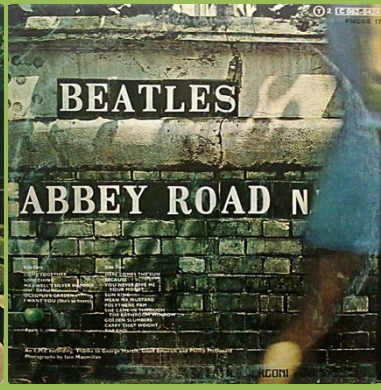

EMI 2J 064-06243 - MAGICAL MYSTERY TOUR

Apple logo inside gatefold cover

EMI 14C 064-06243 - MAGICAL MYSTERY TOUR

Apple logo inside gatefold cover

Release number on record 2J 064-06243

PARLOPHONE PMCGS 17 – ABBEY ROAD

Apple logo on rear cover

APPLE PCSP 7171/2 (PCS 7171/7172) – THE BEATLES/1962-1966 [2-LP]

Printed paper inner sleeves

Red Apple label

Usual green Apple label

**APPLE 2J 162-05307/8 – THE BEATLES/1962-1966 [2-LP]**

**Printed paper inner sleeves**

**Handwritten perimeter**

**Printed perimeter**

**Big title font, big release number**

**APPLE 14C 162- 05307/8 (2J 162- 05307/8) – THE BEATLES/1962-1966 [2-LP]**

Side-opening paper inner sleeves with 14C-Prefix

Release number on label 2J-

Small title font

Big title font, small release number

Small pressing ring

Big title font, big release number

APPLE PCSP 7181/2 (PCS 7181/7182) – THE BEATLES/1967-1970 [2-LP]

Inner cover pasted upside down on some copies