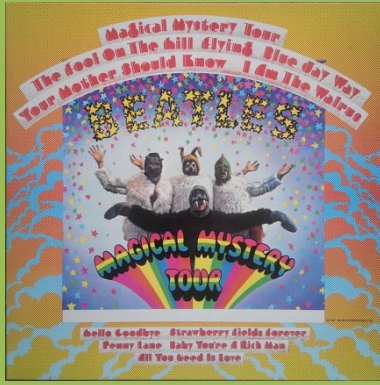

EMI 2J 064-06243 - MAGICAL MYSTERY TOUR

Apple logo inside gatefold cover

EMI 14C 064-06243 - MAGICAL MYSTERY TOUR

Apple logo inside gatefold cover

Release number on record 2J 064-06243

PARLOPHONE PMCGS 17 – ABBEY ROAD

Apple logo on rear cover

APPLE PCSP 7171/2 (PCS 7171/7172) – THE BEATLES/1962-1966 [2-LP]

Printed paper inner sleeves

Red Apple label

Usual green Apple label

**APPLE 2J 162-05307/8 – THE BEATLES/1962-1966 [2-LP]**

**Printed paper inner sleeves**

**Handwritten perimeter**

**Printed perimeter**

**Big title font, big release number**

**APPLE 14C 162- 05307/8 (2J 162- 05307/8) – THE BEATLES/1962-1966 [2-LP]**

Side-opening paper inner sleeves with 14C-Prefix

Printed paper inner sleeves

Blue Apple labels

Green Apple labels

APPLE 2J 162-05309/10 – THE BEATLES/1962-1966 [2-LP]

Printed inner with 2J-Prefix

Printed inner with PCS-Prefix

Handwritten perimeter

Light blue side opening inners with 2J-Prefix