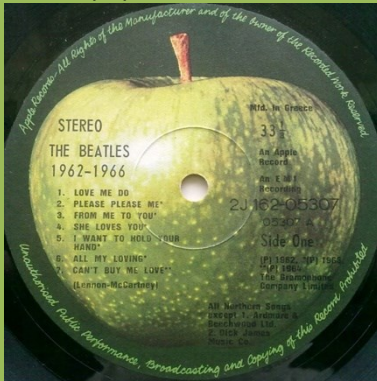

Apple logo on rear cover

APPLE PCSP 7171/2 (PCS 7171/7172) – THE BEATLES/1962-1966 [2-LP]

Printed paper inner sleeves

Red Apple label

Usual green Apple label

**APPLE 2J 162-05307/8 – THE BEATLES/1962-1966 [2-LP]**

**Printed paper inner sleeves**

**Handwritten perimeter**

**Printed perimeter**

**Big title font, big release number**

**APPLE 14C 162- 05307/8 (2J 162- 05307/8) – THE BEATLES/1962-1966 [2-LP]**

Side-opening paper inner sleeves with 14C-Prefix

Release number on label 2J-

Small title font

Big title font, small release number

Small pressing ring

Big title font, big release number

APPLE PCSP 7181/2 (PCS 7181/7182) – THE BEATLES/1967-1970 [2-LP]

Inner cover pasted upside down on some copies

Printed paper inner sleeves

Blue Apple labels

Green Apple labels

APPLE 2J 162-05309/10 – THE BEATLES/1962-1966 [2-LP]

Printed inner with 2J-Prefix

Printed inner with PCS-Prefix

Handwritten perimeter

Light blue side opening inners with 2J-Prefix