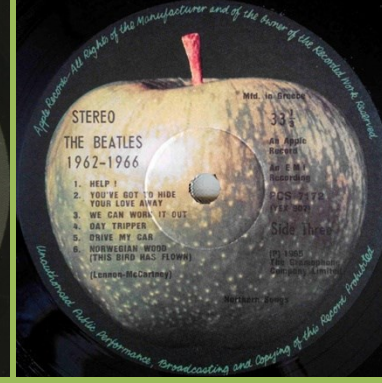

Apple logo on rear cover

APPLE PCSP 7171/2 (PCS 7171/7172) – THE BEATLES/1962-1966 [2-LP]

Printed paper inner sleeves

Red Apple label

Usual green Apple label

**APPLE 2J 162-05307/8 – THE BEATLES/1962-1966 [2-LP]**

**Printed paper inner sleeves**

**Handwritten perimeter**

**Printed perimeter**

**Big title font, big release number**

**APPLE 14C 162- 05307/8 (2J 162- 05307/8) – THE BEATLES/1962-1966 [2-LP]**

Side-opening paper inner sleeves with 14C-Prefix

Release number on label 2J-

Small title font

Big title font, small release number

Small pressing ring

Big title font, big release number

APPLE PCSP 7181/2 (PCS 7181/7182) – THE BEATLES/1967-1970 [2-LP]

Inner cover pasted upside down on some copies

Printed paper inner sleeves

Blue Apple labels

Green Apple labels

APPLE 2J 162-05309/10 – THE BEATLES/1962-1966 [2-LP]

Printed inner with 2J-Prefix

Printed inner with PCS-Prefix

Handwritten perimeter

Light blue side opening inners with 2J-Prefix