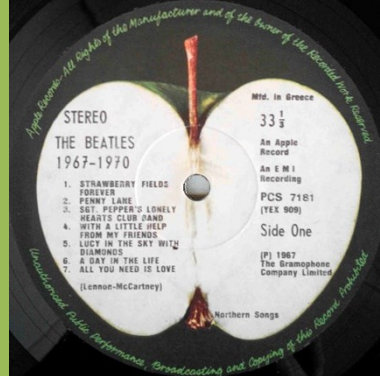

**Printed paper inner sleeves**

**Handwritten perimeter**

**Printed perimeter**

**Big title font, big release number**

**APPLE 14C 162- 05307/8 (2J 162- 05307/8) – THE BEATLES/1962-1966 [2-LP]**

Side-opening paper inner sleeves with 14C-Prefix

Release number on label 2J-

Small title font

Big title font, small release number

Small pressing ring

Big title font, big release number

APPLE PCSP 7181/2 (PCS 7181/7182) – THE BEATLES/1967-1970 [2-LP]

Inner cover pasted upside down on some copies

Printed paper inner sleeves

Blue Apple labels

Green Apple labels

APPLE 2J 162-05309/10 – THE BEATLES/1962-1966 [2-LP]

Printed inner with 2J-Prefix

Printed inner with PCS-Prefix

Handwritten perimeter

Light blue side opening inners with 2J-Prefix

Printed perimeter, discs with 2J-Prefix

**APPLE 14C 162-05309/10 (2J 162-05309/10) – THE BEATLES/1962-1966 [2-LP]**

Light blue side opening inners with 14C-Prefix

Printed perimeter, discs with 2J-Prefix

Side-opening printed paper inner sleeves with uncut corners, 14C-Prefix numbers