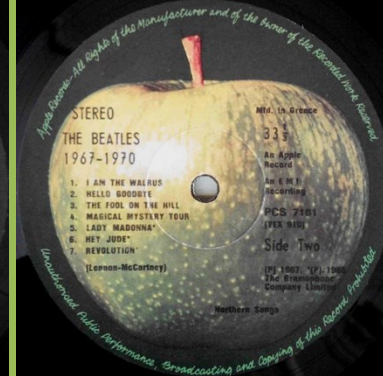

**Printed paper inner sleeves**

**Handwritten perimeter**

**Printed perimeter**

**Big title font, big release number**

**APPLE 14C 162- 05307/8 (2J 162- 05307/8) – THE BEATLES/1962-1966 [2-LP]**

Side-opening paper inner sleeves with 14C-Prefix

No release number on inner sleeve 2

Side-opening cardboard inner sleeves with 14C-Prefix (later issues)

Side-opening cardboard inner sleeves with 14C-Prefix (later issues), (red for disc 1, blue for disc 2)

Release number on label 2J-

Small title font

Big title font, small release number

Small pressing ring

Big title font, big release number

APPLE PCSP 7181/2 (PCS 7181/7182) – THE BEATLES/1967-1970 [2-LP]

Inner cover pasted upside down on some copies

Printed paper inner sleeves

Blue Apple labels

Green Apple labels

APPLE 2J 162-05309/10 – THE BEATLES/1962-1966 [2-LP]

Printed inner with 2J-Prefix

Printed inner with PCS-Prefix

Handwritten perimeter

Light blue side opening inners with 2J-Prefix