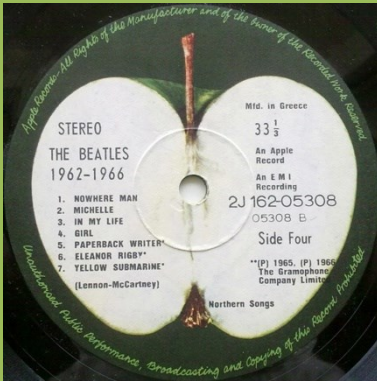

Apple logo on rear cover

APPLE PCSP 7171/2 (PCS 7171/7172) – THE BEATLES/1962-1966 [2-LP]

Printed paper inner sleeves

Red Apple label

Usual green Apple label

**APPLE 2J 162-05307/8 – THE BEATLES/1962-1966 [2-LP]**

**Printed paper inner sleeves**

**Handwritten perimeter**

**Printed perimeter**

**Big title font, big release number**

**APPLE 14C 162- 05307/8 (2J 162- 05307/8) – THE BEATLES/1962-1966 [2-LP]**

Side-opening paper inner sleeves with 14C-Prefix

Release number on label 2J-

Small title font

Big title font, small release number

Small pressing ring

Big title font, big release number

APPLE PCSP 7181/2 (PCS 7181/7182) – THE BEATLES/1967-1970 [2-LP]

Inner cover pasted upside down on some copies

Printed paper inner sleeves

Blue Apple labels

Green Apple labels

APPLE 2J 162-05309/10 – THE BEATLES/1962-1966 [2-LP]

Printed inner with 2J-Prefix

Printed inner with PCS-Prefix

Handwritten perimeter

Light blue side opening inners with 2J-Prefix