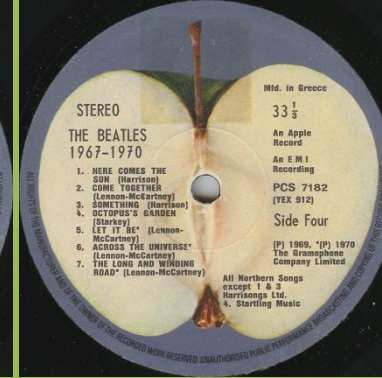

**Printed paper inner sleeves**

**Handwritten perimeter**

**Printed perimeter**

**Big title font, big release number**

**APPLE 14C 162- 05307/8 (2J 162- 05307/8) – THE BEATLES/1962-1966 [2-LP]**

Side-opening paper inner sleeves with 14C-Prefix

Release number on label 2J-

Small title font

Big title font, small release number

Small pressing ring

Big title font, big release number

APPLE PCSP 7181/2 (PCS 7181/7182) – THE BEATLES/1967-1970 [2-LP]

Inner cover pasted upside down on some copies

Printed paper inner sleeves

Blue Apple labels

Green Apple labels

APPLE 2J 162-05309/10 – THE BEATLES/1962-1966 [2-LP]

Printed inner with 2J-Prefix

Printed inner with PCS-Prefix

Handwritten perimeter

Light blue side opening inners with 2J-Prefix

Printed perimeter, discs with 2J-Prefix

**APPLE 14C 162-05309/10 (2J 162-05309/10) – THE BEATLES/1962-1966 [2-LP]**

Light blue side opening inners with 14C-Prefix

Printed perimeter, discs with 2J-Prefix

Side-opening printed paper inner sleeves with uncut corners, 14C-Prefix numbers