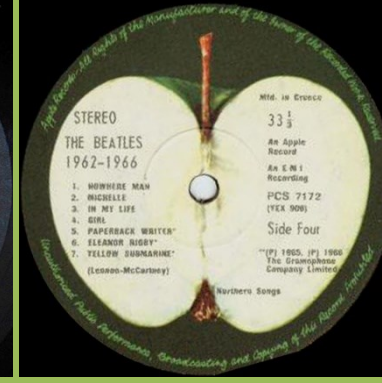

Apple logo on rear cover

APPLE PCSP 7171/2 (PCS 7171/7172) – THE BEATLES/1962-1966 [2-LP]

Printed paper inner sleeves

Red Apple label

Usual green Apple label

**APPLE 2J 162-05307/8 – THE BEATLES/1962-1966 [2-LP]**

**Printed paper inner sleeves**

**Handwritten perimeter**

**Printed perimeter**

**Big title font, big release number**

**APPLE 14C 162- 05307/8 (2J 162- 05307/8) – THE BEATLES/1962-1966 [2-LP]**

Side-opening paper inner sleeves with 14C-Prefix

Release number on label 2J-

Small title font

Big title font, small release number

Small pressing ring

Big title font, big release number

APPLE PCSP 7181/2 (PCS 7181/7182) – THE BEATLES/1967-1970 [2-LP]

Inner cover pasted upside down on some copies

Printed paper inner sleeves

Blue Apple labels

Green Apple labels

APPLE 2J 162-05309/10 – THE BEATLES/1962-1966 [2-LP]

Printed inner with 2J-Prefix

Printed inner with PCS-Prefix

Handwritten perimeter

Light blue side opening inners with 2J-Prefix