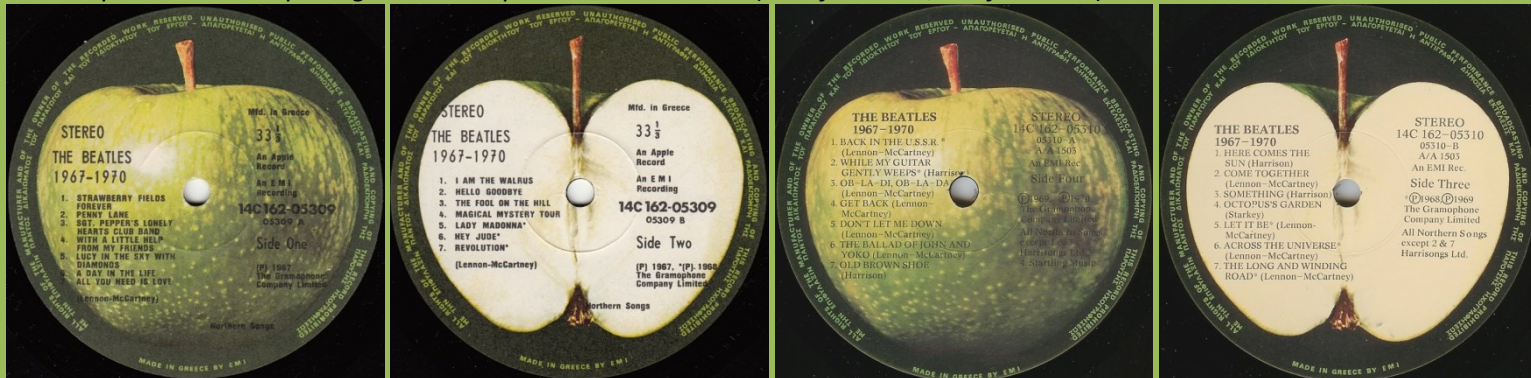

Release number on label 2J-

Small title font

Big title font, small release number

Small pressing ring

Big title font, big release number

APPLE PCSP 7181/2 (PCS 7181/7182) – THE BEATLES/1967-1970 [2-LP]

Inner cover pasted upside down on some copies

Printed paper inner sleeves

Blue Apple labels

Green Apple labels

APPLE 2J 162-05309/10 – THE BEATLES/1962-1966 [2-LP]

Printed inner with 2J-Prefix

Printed inner with PCS-Prefix

Handwritten perimeter

Light blue side opening inners with 2J-Prefix

Printed perimeter, discs with 2J-Prefix

**APPLE 14C 162-05309/10 (2J 162-05309/10) – THE BEATLES/1962-1966 [2-LP]**

Light blue side opening inners with 14C-Prefix

Printed perimeter, discs with 2J-Prefix

Side-opening printed paper inner sleeves with uncut corners, 14C-Prefix numbers

Green label background

Some copies with ANT1 obi

Side-opening cardboard printed inner sleeves

Some copies with side-opening cardboard printed inner sleeves (blue for disc 1, red for disc 2)

Black label background