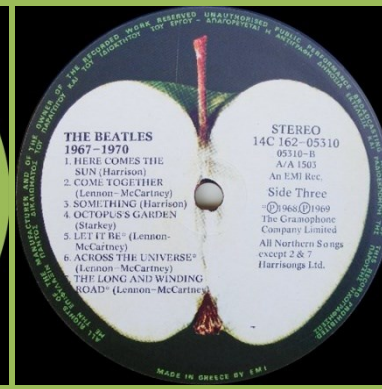

Release number on label 2J-

Small title font

Big title font, small release number

Small pressing ring

Big title font, big release number

APPLE PCSP 7181/2 (PCS 7181/7182) – THE BEATLES/1967-1970 [2-LP]

Inner cover pasted upside down on some copies

Printed paper inner sleeves

Blue Apple labels

Green Apple labels

APPLE 2J 162-05309/10 – THE BEATLES/1962-1966 [2-LP]

Printed inner with 2J-Prefix

Printed inner with PCS-Prefix

Handwritten perimeter

Light blue side opening inners with 2J-Prefix

Printed perimeter, discs with 2J-Prefix

**APPLE 14C 162-05309/10 (2J 162-05309/10) – THE BEATLES/1962-1966 [2-LP]**

Light blue side opening inners with 14C-Prefix

Printed perimeter, discs with 2J-Prefix

Side-opening printed paper inner sleeves with uncut corners, 14C-Prefix numbers

Green label background

Some copies with ANT1 obi

Side-opening cardboard printed inner sleeves

Some copies with side-opening cardboard printed inner sleeves (blue for disc 1, red for disc 2)

Black label background