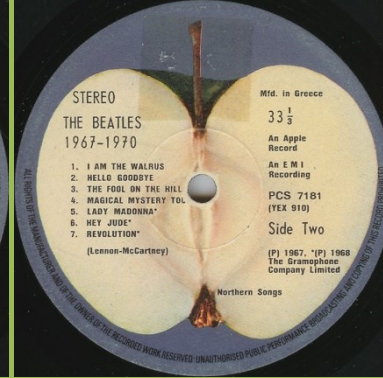

**Printed paper inner sleeves**

**Handwritten perimeter**

**Printed perimeter**

**Big title font, big release number**

**APPLE 14C 162- 05307/8 (2J 162- 05307/8) – THE BEATLES/1962-1966 [2-LP]**

Side-opening paper inner sleeves with 14C-Prefix

Release number on label 2J-

Small title font

Big title font, small release number

Small pressing ring

Big title font, big release number

APPLE PCSP 7181/2 (PCS 7181/7182) – THE BEATLES/1967-1970 [2-LP]

Inner cover pasted upside down on some copies

Printed paper inner sleeves

Blue Apple labels

Green Apple labels

APPLE 2J 162-05309/10 – THE BEATLES/1962-1966 [2-LP]

Printed inner with 2J-Prefix

Printed inner with PCS-Prefix

Handwritten perimeter

Light blue side opening inners with 2J-Prefix

Printed perimeter, discs with 2J-Prefix

**APPLE 14C 162-05309/10 (2J 162-05309/10) – THE BEATLES/1962-1966 [2-LP]**

Light blue side opening inners with 14C-Prefix

Printed perimeter, discs with 2J-Prefix

Side-opening printed paper inner sleeves with uncut corners, 14C-Prefix numbers