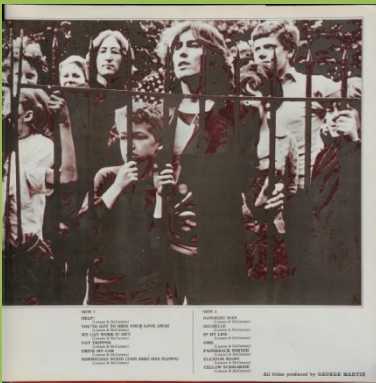

Apple logo on rear cover

APPLE PCSP 7171/2 (PCS 7171/7172) – THE BEATLES/1962-1966 [2-LP]

Printed paper inner sleeves

Red Apple label

Usual green Apple label

**APPLE 2J 162-05307/8 – THE BEATLES/1962-1966 [2-LP]**

**Printed paper inner sleeves**

**Handwritten perimeter**

**Printed perimeter**

**Big title font, big release number**

**APPLE 14C 162- 05307/8 (2J 162- 05307/8) – THE BEATLES/1962-1966 [2-LP]**

Side-opening paper inner sleeves with 14C-Prefix

No release number on inner sleeve 2

Side-opening cardboard inner sleeves with 14C-Prefix (later issues)

Side-opening cardboard inner sleeves with 14C-Prefix (later issues), (red for disc 1, blue for disc 2)

Release number on label 2J-

Small title font

Big title font, small release number

Small pressing ring

Big title font, big release number

APPLE PCSP 7181/2 (PCS 7181/7182) – THE BEATLES/1967-1970 [2-LP]

Inner cover pasted upside down on some copies