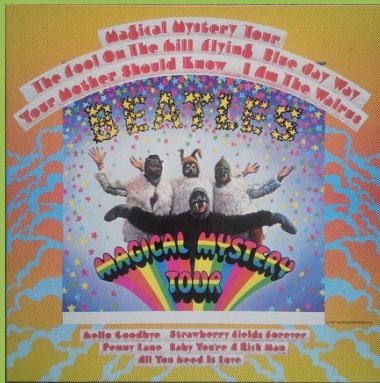

EMI 2J 064-06243 - MAGICAL MYSTERY TOUR

Apple logo inside gatefold cover

EMI 14C 064-06243 - MAGICAL MYSTERY TOUR

Apple logo inside gatefold cover

Release number on record 2J 064-06243

PARLOPHONE PMCGS 17 – ABBEY ROAD

Apple logo on rear cover

APPLE PCSP 7171/2 (PCS 7171/7172) – THE BEATLES/1962-1966 [2-LP]

Printed paper inner sleeves

Red Apple label

Usual green Apple label

**APPLE 2J 162-05307/8 – THE BEATLES/1962-1966 [2-LP]**

**Printed paper inner sleeves**

**Handwritten perimeter**

**Printed perimeter**

**Big title font, big release number**

**APPLE 14C 162- 05307/8 (2J 162- 05307/8) – THE BEATLES/1962-1966 [2-LP]**

Side-opening paper inner sleeves with 14C-Prefix

Printed paper inner sleeves

Blue Apple labels

Green Apple labels

APPLE 2J 162-05309/10 – THE BEATLES/1962-1966 [2-LP]

Printed inner with 2J-Prefix

Printed inner with PCS-Prefix

Handwritten perimeter

Light blue side opening inners with 2J-Prefix