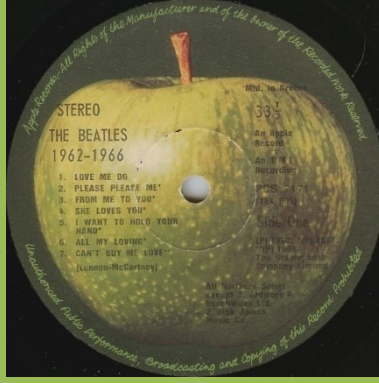

Apple logo on rear cover

APPLE PCSP 7171/2 (PCS 7171/7172) – THE BEATLES/1962-1966 [2-LP]

Printed paper inner sleeves

Red Apple label

Usual green Apple label

**APPLE 2J 162-05307/8 – THE BEATLES/1962-1966 [2-LP]**

**Printed paper inner sleeves**

**Handwritten perimeter**

**Printed perimeter**

**Big title font, big release number**

**APPLE 14C 162- 05307/8 (2J 162- 05307/8) – THE BEATLES/1962-1966 [2-LP]**

Side-opening paper inner sleeves with 14C-Prefix

Release number on label 2J-

Small title font

Big title font, small release number

Small pressing ring

Big title font, big release number

APPLE PCSP 7181/2 (PCS 7181/7182) – THE BEATLES/1967-1970 [2-LP]

Inner cover pasted upside down on some copies

Printed paper inner sleeves

Blue Apple labels

Green Apple labels

APPLE 2J 162-05309/10 – THE BEATLES/1962-1966 [2-LP]

Printed inner with 2J-Prefix

Printed inner with PCS-Prefix

Handwritten perimeter

Light blue side opening inners with 2J-Prefix