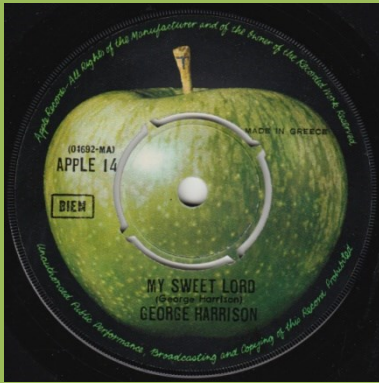

APPLE 14 - MY SWEET LORD / ISN'T IT A PITY

Yellow-ish Apple

Green Apple, unsliced A-side

Green Apple, sliced A-side

APPLE 2C006-04692M - MY SWEET LORD / ISN'T IT A PITY

Black vinyl

Multicoloured vinyl

APPLE 15 - WHAT IS LIFE / APPLE SCRUFFS

APPLE 16 - BANGLA-DESH / DEEP BLUE

APPLE R 5912 - BANGLA-DESH / DEEP BLUE

Unliced Apple, green Apple labels

Sliced Apple, green Apple labels

*Yellow/green Apple labels,
M in Made rotated 90 degrees on A-side*

APPLE R 5988 - GIVE ME LOVE (GIVE ME PEACE ON EARTH) / MISS O'DELL

Yellow/green Apple label

Green Apple label