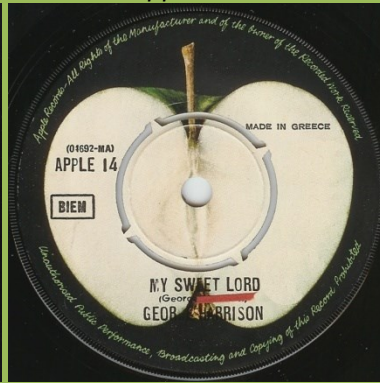

APPLE 14 - MY SWEET LORD / ISN'T IT A PITY

Yellow-ish Apple

Green Apple, unsliced A-side

Green Apple, sliced A-side

APPLE 2C006-04692M - MY SWEET LORD / ISN'T IT A PITY

Black vinyl

Multicoloured vinyl

APPLE 15 - WHAT IS LIFE / APPLE SCRUFFS

APPLE 16 - BANGLA-DESH / DEEP BLUE

APPLE R 5912 - BANGLA-DESH / DEEP BLUE

Unliced Apple, green Apple labels

Sliced Apple, green Apple labels

*Yellow/green Apple labels,
M in Made rotated 90 degrees on A-side*

APPLE R 5988 - GIVE ME LOVE (GIVE ME PEACE ON EARTH) / MISS O'DELL

Yellow/green Apple label

Green Apple label