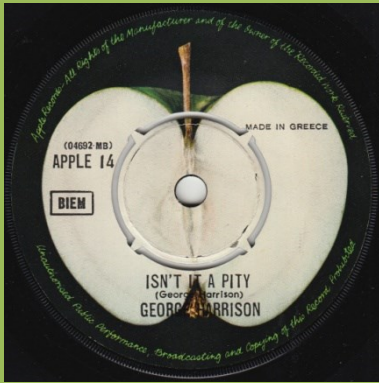

APPLE 14 - MY SWEET LORD / ISN'T IT A PITY

Yellow-ish Apple

Green Apple, unsliced A-side

Green Apple, sliced A-side

APPLE 2C006-04692M - MY SWEET LORD / ISN'T IT A PITY

Black vinyl

Multicoloured vinyl

APPLE 15 - WHAT IS LIFE / APPLE SCRUFFS

APPLE 16 - BANGLA-DESH / DEEP BLUE

APPLE R 5912 - BANGLA-DESH / DEEP BLUE

Unliced Apple, green Apple labels

Sliced Apple, green Apple labels

*Yellow/green Apple labels,
M in Made rotated 90 degrees on A-side*

APPLE R 5988 - GIVE ME LOVE (GIVE ME PEACE ON EARTH) / MISS O'DELL

Yellow/green Apple label

Green Apple label