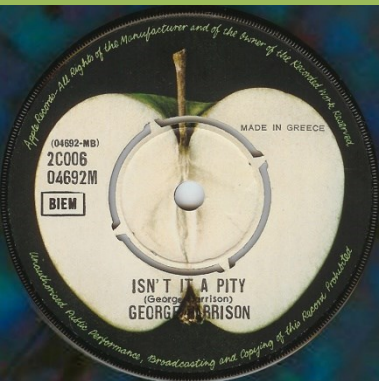

APPLE 14 - MY SWEET LORD / ISN'T IT A PITY

Yellow-ish Apple

Green Apple, unsliced A-side

Green Apple, sliced A-side

APPLE 2C006-04692M - MY SWEET LORD / ISN'T IT A PITY

Black vinyl

Multicoloured vinyl

APPLE 15 - WHAT IS LIFE / APPLE SCRUFFS

APPLE 16 - BANGLA-DESH / DEEP BLUE

APPLE R 5912 - BANGLA-DESH / DEEP BLUE

Unliced Apple, green Apple labels

Sliced Apple, green Apple labels

*Yellow/green Apple labels,
M in Made rotated 90 degrees on A-side*

APPLE R 5988 - GIVE ME LOVE (GIVE ME PEACE ON EARTH) / MISS O'DELL

Yellow/green Apple label

Green Apple label