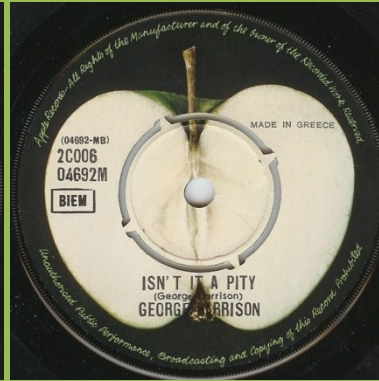

APPLE 14 - MY SWEET LORD / ISN'T IT A PITY

Yellow-ish Apple

Green Apple, unsliced A-side

Green Apple, sliced A-side

APPLE 2C006-04692M - MY SWEET LORD / ISN'T IT A PITY

Black vinyl

Multicoloured vinyl

APPLE 15 - WHAT IS LIFE / APPLE SCRUFFS

APPLE 16 - BANGLA-DESH / DEEP BLUE

APPLE R 5912 - BANGLA-DESH / DEEP BLUE

Unliced Apple, green Apple labels

Sliced Apple, green Apple labels

*Yellow/green Apple labels,
M in Made rotated 90 degrees on A-side*

APPLE R 5988 - GIVE ME LOVE (GIVE ME PEACE ON EARTH) / MISS O'DELL

Yellow/green Apple label

Green Apple label