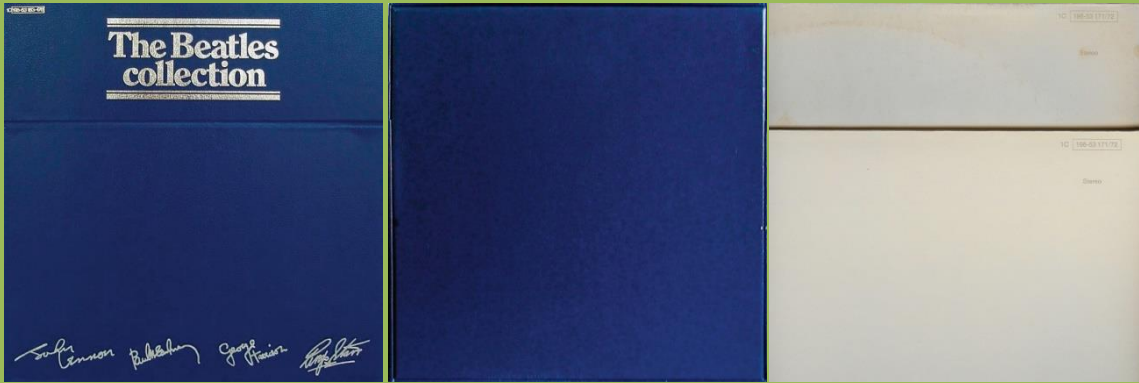

Cover types:

1) Matte cover
2) Glossy cover