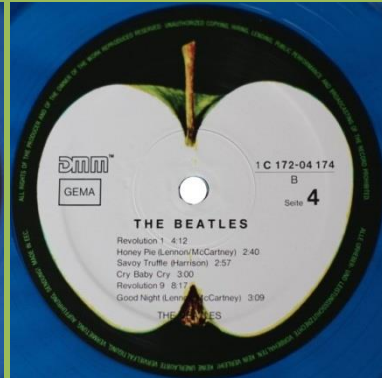

Cover type 4

Printed perimeter

(DMM cut)

Dark green apple

Cover type 5

APPLE 1C 172-04173/4 – THE BEATLES [2-LP] WHITE VINYL

Printed red sticker

Rear cover has additional number 400020

Photo inserts

Double-sided poster

Made In Sweden print on side 1

Made In Sweden print on side 2

Made In Sweden print on sides 1 through 4

APPLE 1C 198-53171/2 – THE BEATLES [2-LP]

Came exclusively in blue The Beatles Collection box,  
Some copies with Dutch or Swedish discs

Photo inserts

Double-sided poster

Cover types:

- 1) Matte cover
- 2) Glossy cover

Records have number 1C 172-04173/4

**APPLE 1C 172-04173/4 – THE BEATLES [DMM] [2-LP]**

Black DMM sticker

Photo inserts

Double-sided poster

White vinyl, Teldec contract pressing, Dish label

Blue vinyl experimental pressing, Teldec contract pressing, Dish label (1 copy confirmed, comes without outer cover)

APPLE 1C 2LP 172 104173 3 – THE BEATLES [2-LP]