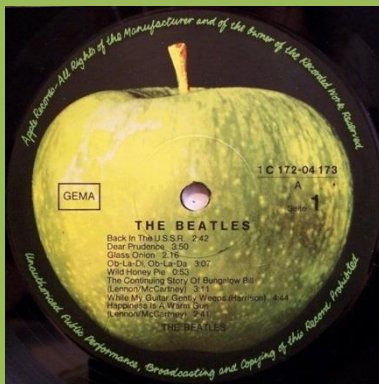

Additional pressing ring around play hole on sides 2 & 3