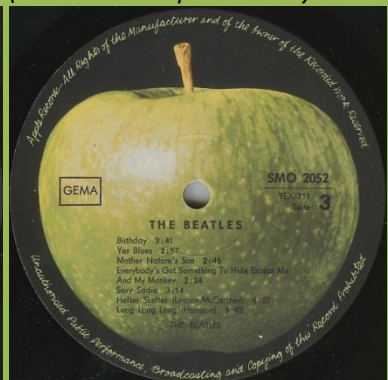

**APPLE SMO 2051/52 – THE BEATLES [2-LP]**

Fully laminated gatefold cover with top opening

Photo inserts

Double-sided poster

Comes with black inner sleeves

Additional slipcover (Came with copies sold by German "BRAVO" magazine)