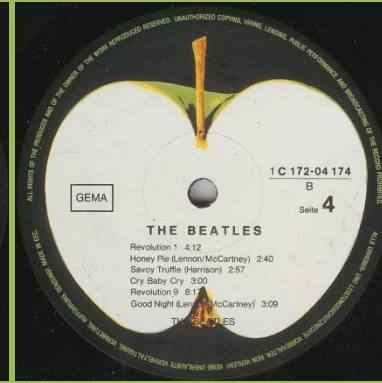

French perimeter print

French perimeter print

Cover type 2

French contract pressing, crossover, German perimeter print on sides 1-3, French perimeter print on side 4

Printed perimeter

(Lacquer cut)

Green/yellow Apple

Cover type 4

Printed perimeter

(DMM cut)

Dark green apple

Cover type 5

APPLE 1C 172-04173/4 – THE BEATLES [2-LP] WHITE VINYL

Printed red sticker

Rear cover has additional number 400020