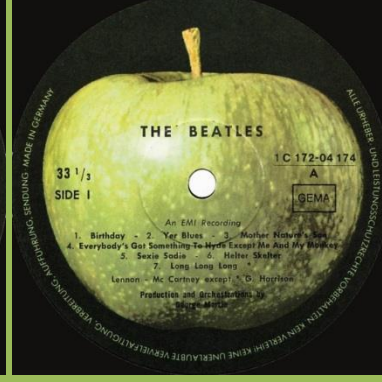

Dutch contract pressing