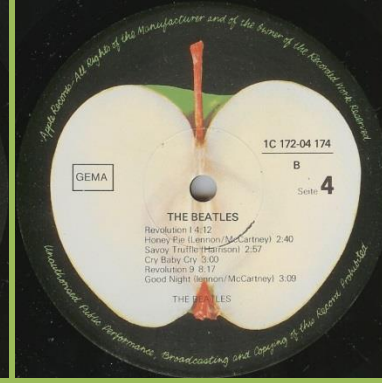

Sonopress contract pressing, Dish labels

Made in Germany matrix, Made In Sweden print on side 2