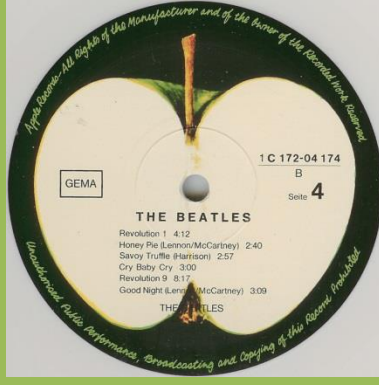

Cover type 4

Printed perimeter

(DMM cut)

Dark green apple

Cover type 5

APPLE 1C 172-04173/4 – THE BEATLES [2-LP] WHITE VINYL

Printed red sticker

Rear cover has additional number 400020

Photo inserts

Double-sided poster

Made In Sweden print on side 1

Made In Sweden print on side 2

Made In Sweden print on sides 1 through 4

APPLE 1C 198-53171/2 – THE BEATLES [2-LP]

Came exclusively in blue The Beatles Collection box,  
Some copies with Dutch or Swedish discs