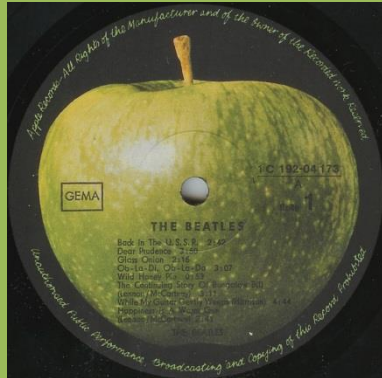

**APPLE SMO 2051/52 – THE BEATLES [2-LP]**

Fully laminated gatefold cover with top opening

Photo inserts

Double-sided poster

Comes with black inner sleeves

Additional slipcover (Came with copies sold by German "BRAVO" magazine)

Teldec contract pressing viewed under heavy backlight

**APPLE 1C 192-04173/4 – THE BEATLES [2-LP]**

Cover types(all laminated, release number on spine):

- 1) Top opening, no "STEREO" on rear cover
- 2) Top opening, with "STEREO" on rear cover
- 3) Side opener, with "STEREO" on rear cover
- 4) Side opener, with "STEREO" and black circle on rear cover

Photo inserts

Double-sided poster

Dark green Apple

Grey sliced Apple

Cover type 1

Additional pressing ring around Grey sliced Apple play hole on sides 1 - 4

Cover type 1

Dark green Apple Crossover pressing