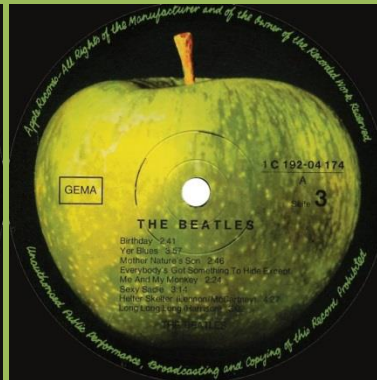

Brown sliced Apple

Cover type 2

Additional pressing ring around White sliced Apple  
play hole on sides 1-4

Green yellow Apple

Cover type 3

Additional pressing ring around  
play hole on sides 1, 2 & 4

Pale green Apple

Cover type 4

Additional pressing ring around  
play hole on sides 1, 2 & 3

Pale green Apple

Cover type 4

Yellow only label on Record 2

Cover type 3

Teldec contract pressing on translucent vinyl  
Dish labels, Manufactured in Germany matrix

1mm wide pressing ring

Teldec contract pressing viewed under heavy backlight

Wide THE BEATLES print

Cover type 3 or 4

APPLE 1C 172-04173/4 – THE BEATLES [2-LP]

Photo inserts

Double-sided poster

Cover types: