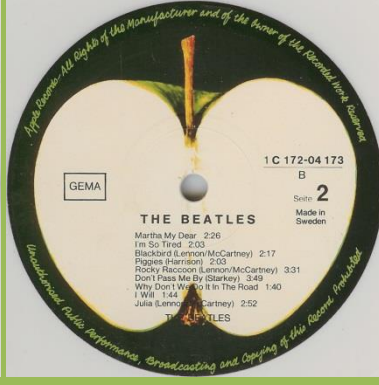

Cover type 4

Printed perimeter

(DMM cut)

Dark green apple

Cover type 5

APPLE 1C 172-04173/4 – THE BEATLES [2-LP] WHITE VINYL

Printed red sticker

Rear cover has additional number 400020

Photo inserts

Double-sided poster

Made In Sweden print on side 1

Made In Sweden print on side 2

Made In Sweden print on sides 1 through 4

APPLE 1C 198-53171/2 – THE BEATLES [2-LP]

Came exclusively in blue The Beatles Collection box,  
Some copies with Dutch or Swedish discs