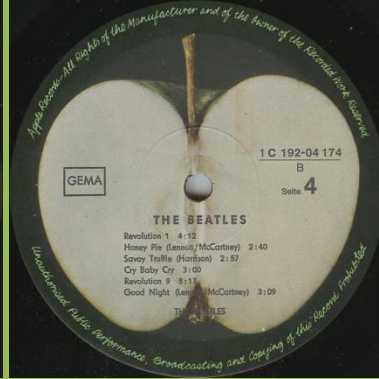

White sliced Apple on B-side

Additional pressing ring around Cover type 1 play hole on sides 1 - 4

Green yellow Apple  
Crossover pressing

Grey sliced Apple on B-side

Additional pressing ring around Cover type 2  
play hole on sides 1 - 4

Brown sliced Apple

Cover type 2

Additional pressing ring around White sliced Apple  
play hole on sides 1-4

Green yellow Apple

Cover type 3

Additional pressing ring around  
play hole on sides 1, 2 & 4

Pale green Apple

Bar code on rear cover

Photo inserts

Double-sided poster

Pale green Apple

(DMM cut)

Record 2 uses labels from the white vinyl DMM edition

Dark green Apple

(DMM cut)