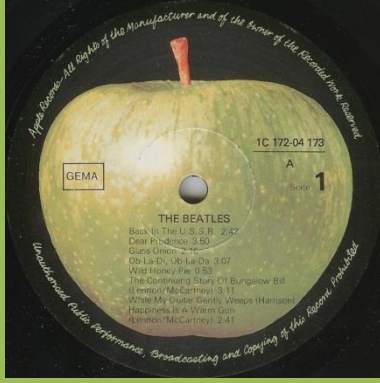

Sonopress contract pressing, Dish labels

Made in Germany matrix, Made In Sweden print on side 2