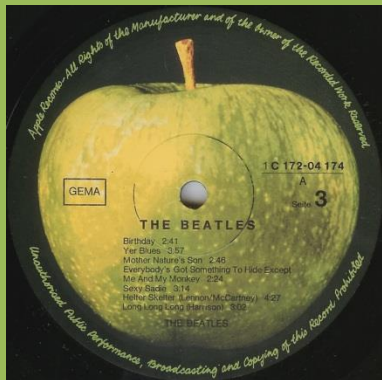

Cover type 1