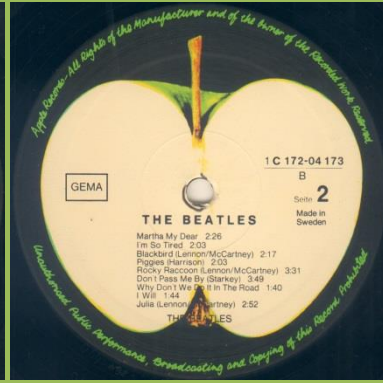

Cover type 3

Sonopress contract pressing, Dish labels  
Made in Germany matrix

Sonopress contract pressing, Dish labels

Made in Germany matrix, Made In Sweden print on side 1

Sonopress contract pressing, Dish labels