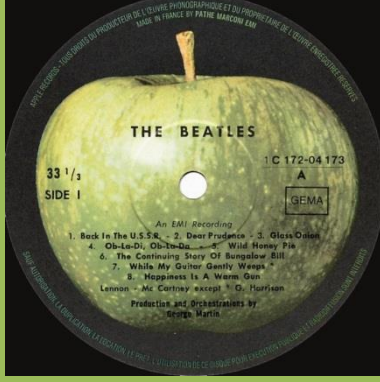

Cover type 2

French contract pressing