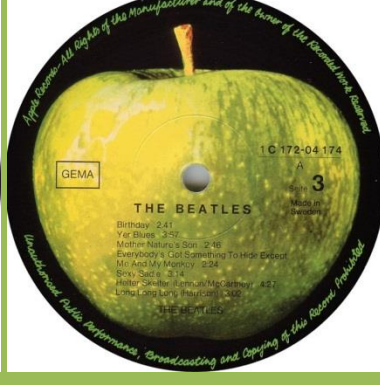

Cover type 4

Printed perimeter

(DMM cut)

Dark green apple

Cover type 5

APPLE 1C 172-04173/4 – THE BEATLES [2-LP] WHITE VINYL

Printed red sticker

Rear cover has additional number 400020

Photo inserts

Double-sided poster

Made In Sweden print on side 1

Made In Sweden print on side 2

Made In Sweden print on sides 1 through 4

APPLE 1C 198-53171/2 – THE BEATLES [2-LP]

Came exclusively in blue The Beatles Collection box,  
Some copies with Dutch or Swedish discs

Photo inserts

Double-sided poster

Cover types:

- 1) Matte cover
- 2) Glossy cover

Records have number 1C 172-04173/4

**APPLE 1C 172-04173/4 – THE BEATLES [DMM] [2-LP]**

Black DMM sticker

Photo inserts