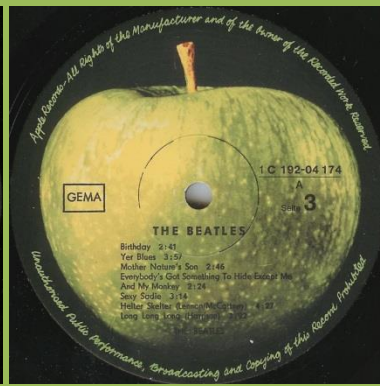

**APPLE SMO 2051/52 – THE BEATLES [2-LP]**

Fully laminated gatefold cover with top opening

Photo inserts

Double-sided poster

Comes with black inner sleeves

Additional slipcover (Came with copies sold by German "BRAVO" magazine)

Teldec contract pressing viewed under heavy backlight

**APPLE 1C 192-04173/4 – THE BEATLES [2-LP]**

Cover types(all laminated, release number on spine):

- 1) Top opening, no "STEREO" on rear cover
- 2) Top opening, with "STEREO" on rear cover
- 3) Side opener, with "STEREO" on rear cover
- 4) Side opener, with "STEREO" and black circle on rear cover

Photo inserts

Double-sided poster

Dark green Apple

Grey sliced Apple

Cover type 1

Additional pressing ring around Grey sliced Apple play hole on sides 1 - 4

Cover type 1

Dark green Apple Crossover pressing

White sliced Apple on B-side

Additional pressing ring around Cover type 1 play hole on sides 1 - 4

Green yellow Apple  
Crossover pressing

Grey sliced Apple on B-side

Additional pressing ring around Cover type 2  
play hole on sides 1 - 4