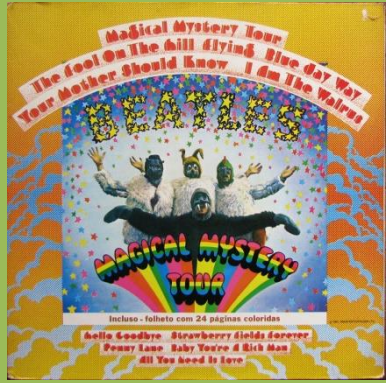

Cover type 2, printed perimeter (Dark green Apple)

Cover type 2, printed perimeter (Dark green Apple)

light green/yellow Apple

(Lacquer cut or DMM cut)

APPLE 1C 064-10 4449 1 – MAGICAL MYSTERY TOUR

Bar code on rear cover

Printed perimeter, pale green Apple (DMM cut)

Record number 1C 072-04243

PARLOPHONE 064-7 48062 1 – MAGICAL MYSTERY TOUR

Apple logo on front and rear cover

PARLOPHONE 064-7 48062 1 – MAGICAL MYSTERY TOUR

APPLE logo inside gatefold cover

Cover printed in Holland

Booklet

APPLE 064-7 48062 1 - MAGICAL MYSTERY TOUR

UK Cover

UK Booklet

Contract press (mfd. in UK), Green Apple label

Contract press (mfd. in UK), Yellow/green Apple label, yellow edge on B-label