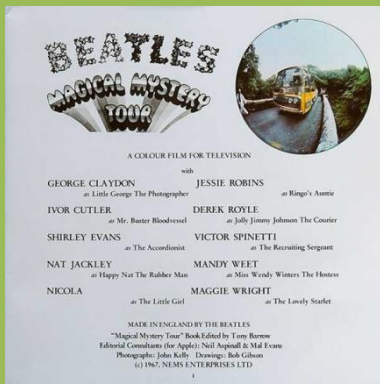

Cover printed in Holland

Booklet

APPLE 064-7 48062 1 - MAGICAL MYSTERY TOUR

UK Cover

UK Booklet

Contract press (mfd. in UK), Green Apple label

Contract press (mfd. in UK), Yellow/green Apple label, yellow edge on B-label