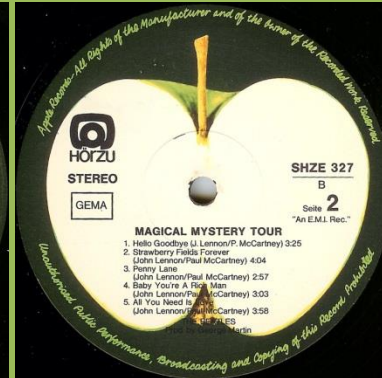

Cover type 2

Dark faded label on A-side, crossover pressing

Grey sliced Apple, matrix B-3 with all tracks in stereo

Cover type 2, additional pressing ring around play hole on both sides

Grey sliced Apple

Dark faded label on A-side, crossover pressing

Grey sliced Apple

Dark green label on A-side, crossover pressing

Brown sliced Apple

Dark faded label on A-side, cover type 2, additional pressing ring around play hole on A-side

Brown sliced Apple

Dark faded label on A-side, cover type 2, additional pressing ring around play hole on both sides

Brown sliced Apple

Cover type 3, additional pressing ring around play hole on A-side

White sliced Apple

Cover type 3, additional pressing ring around play hole on both sides

White sliced Apple

Cover type 3, additional pressing ring around play hole on both sides