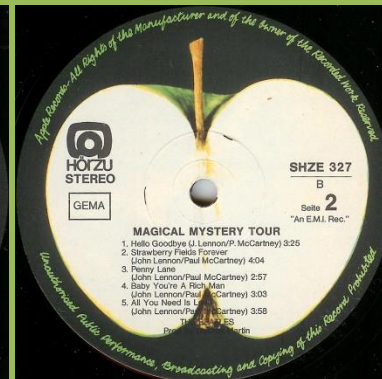

Cover type 2

Dark faded label on A-side, crossover pressing

Grey sliced Apple, matrix B-3 with all tracks in stereo

Cover type 2, additional pressing ring around play hole on both sides

Grey sliced Apple

Dark faded label on A-side, crossover pressing

Grey sliced Apple

Dark green label on A-side, crossover pressing

Brown sliced Apple

Dark faded label on A-side, cover type 2, additional pressing ring around play hole on A-side

Brown sliced Apple

Dark faded label on A-side, cover type 2, additional pressing ring around play hole on both sides

Brown sliced Apple

Cover type 3, additional pressing ring around play hole on A-side

White sliced Apple

Cover type 3, additional pressing ring around play hole on both sides

White sliced Apple

Cover type 3, additional pressing ring around play hole on both sides