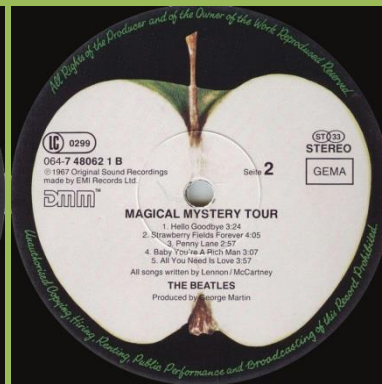

Printed perimeter, pale green Apple (DMM cut)

Record number 1C 072-04243

PARLOPHONE 064-7 48062 1 – MAGICAL MYSTERY TOUR

Apple logo on front and rear cover

PARLOPHONE 064-7 48062 1 – MAGICAL MYSTERY TOUR

APPLE logo inside gatefold cover

Cover printed in Holland

Booklet

APPLE 064-7 48062 1 - MAGICAL MYSTERY TOUR

UK Cover

UK Booklet

Contract press (mfd. in UK), Green Apple label

Contract press (mfd. in UK), Yellow/green Apple label, yellow edge on B-label