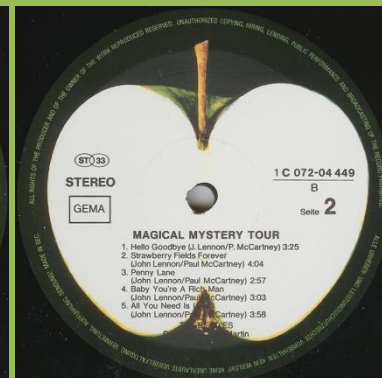

APPLE 1C 072-04449 – MAGICAL MYSTERY TOUR

Cover types:
1) Glossy cover
2) Glossy cover with additional number 400001 on rear cover

Cover type 1, Written perimeter

Written perimeter on A-side

Printed perimeter on B-side

Cover type 1, with lines under release numbers

French contract pressing

Cover type 1, no lines under release numbers

French contract pressing

Cover type 2, printed perimeter (Lacquer cut)

Cover type 2, printed perimeter (Lacquer cut)

Cover type 2, printed perimeter (Dark green Apple)

Cover type 2, printed perimeter (Dark green Apple)

light green/yellow Apple

(Lacquer cut or DMM cut)

APPLE 1C 064-10 4449 1 – MAGICAL MYSTERY TOUR

Bar code on rear cover

Printed perimeter, pale green Apple (DMM cut)

Record number 1C 072-04243

PARLOPHONE 064-7 48062 1 – MAGICAL MYSTERY TOUR

Apple logo on front and rear cover

PARLOPHONE 064-7 48062 1 – MAGICAL MYSTERY TOUR

APPLE logo inside gatefold cover