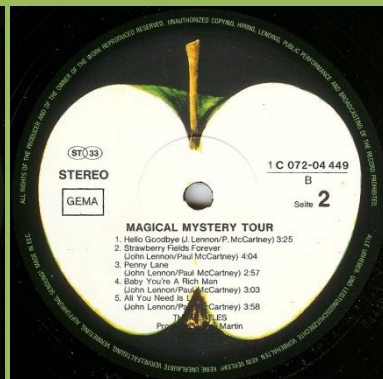

Grey sliced Apple

Dark green label on A-side, crossover pressing

Brown sliced Apple

Dark faded label on A-side, cover type 2, additional pressing ring around play hole on A-side

Brown sliced Apple

Dark faded label on A-side, cover type 2, additional pressing ring around play hole on both sides

Sonderauflage Deutscher Schallplattenclub
Cover types: 1) Fully laminated, 2) Front laminated only

Cover type 1 Grey sliced Apple

Cover type 2 Brown sliced Apple Cover type 2 White sliced Apple

APPLE 1C 062-04449 – MAGICAL MYSTERY TOUR

APPLE 1C 072-04449 – MAGICAL MYSTERY TOUR

Cover types:
1) Glossy cover
2) Glossy cover with additional number 400001 on rear cover

Cover type 1, Written perimeter

Written perimeter on A-side

Printed perimeter on B-side

Cover type 1, with lines under release numbers

French contract pressing

Cover type 1, no lines under release numbers

French contract pressing

Cover type 2, printed perimeter (Lacquer cut)

Cover type 2, printed perimeter (Lacquer cut)