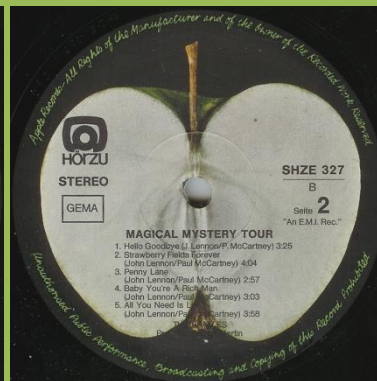

HÖR ZU advertising inner sleeve

Cover type 1

Grey sliced Apple, -matrix B-1, US master with 3 reprocessed mono tracks -matrix B-3 with all tracks in stereo

Deutsche Grammophon contract pressing with 19 mm pressing ring

Cover type 2

Dark faded label on A-side, crossover pressing

Grey sliced Apple, matrix B-3 with all tracks in stereo

Cover type 2, additional pressing ring around play hole on both sides

Grey sliced Apple

Dark faded label on A-side, crossover pressing

Grey sliced Apple

Dark green label on A-side, crossover pressing

Brown sliced Apple

Dark faded label on A-side, cover type 2, additional pressing ring around play hole on A-side

Brown sliced Apple

Dark faded label on A-side, cover type 2, additional pressing ring around play hole on both sides

Printed perimeter, pale green Apple (DMM cut)

Record number 1C 072-04243

PARLOPHONE 064-7 48062 1 – MAGICAL MYSTERY TOUR

Apple logo on front and rear cover

PARLOPHONE 064-7 48062 1 – MAGICAL MYSTERY TOUR

APPLE logo inside gatefold cover