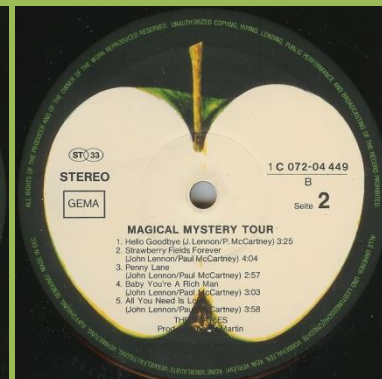

Sonderauflage Deutscher Schallplattenclub
Cover types: 1) Fully laminated, 2) Front laminated only

Cover type 1 Grey sliced Apple

Cover type 2 Brown sliced Apple Cover type 2 White sliced Apple

APPLE 1C 062-04449 – MAGICAL MYSTERY TOUR

APPLE 1C 072-04449 – MAGICAL MYSTERY TOUR

Cover types:
1) Glossy cover
2) Glossy cover with additional number 400001 on rear cover

Cover type 1, Written perimeter

Written perimeter on A-side

Printed perimeter on B-side

Cover type 1, with lines under release numbers

French contract pressing

Cover type 1, no lines under release numbers

French contract pressing

Cover type 2, printed perimeter (Lacquer cut)

Cover type 2, printed perimeter (Lacquer cut)

Cover type 2, printed perimeter (Dark green Apple)

Cover type 2, printed perimeter (Dark green Apple)

light green/yellow Apple

(Lacquer cut or DMM cut)

APPLE 1C 064-10 4449 1 – MAGICAL MYSTERY TOUR

Bar code on rear cover