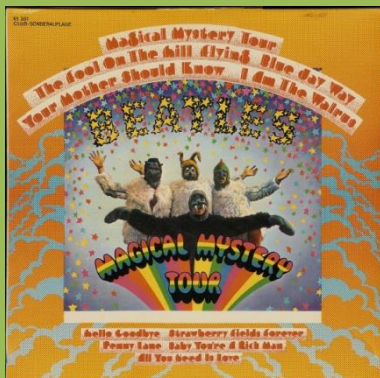

Grey sliced Apple

Dark green label on A-side, crossover pressing

Brown sliced Apple

Dark faded label on A-side, cover type 2, additional pressing ring around play hole on A-side

Brown sliced Apple

Dark faded label on A-side, cover type 2, additional pressing ring around play hole on both sides

Brown sliced Apple

Cover type 3, additional pressing ring around play hole on A-side

White sliced Apple

Cover type 3, additional pressing ring around play hole on both sides

White sliced Apple

Cover type 3, additional pressing ring around play hole on both sides

White sliced Apple, no space over STEREO

APPLE 61 351 – MAGICAL MYSTERY TOUR

Club-Sonderauflage

Cover types: 1) Fully laminated, 2) Front laminated only

Cover type 1 – matrix B-1

Cover type 2 – matrix B-3

APPLE 28 642 7 – MAGICAL MYSTERY TOUR

Sonderauflage Deutscher Schallplattenclub
Cover types: 1) Fully laminated, 2) Front laminated only

Cover type 1 Grey sliced Apple

Cover type 2 Brown sliced Apple Cover type 2 White sliced Apple

APPLE 1C 062-04449 – MAGICAL MYSTERY TOUR