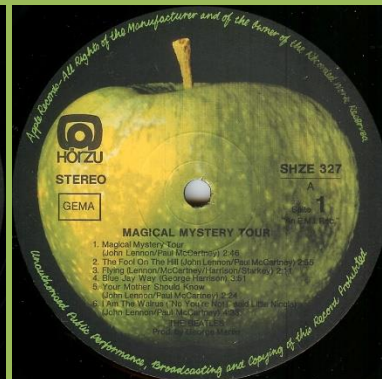

Cover type 2

Dark faded label on A-side, crossover pressing

Grey sliced Apple, matrix B-3 with all tracks in stereo

Cover type 2, additional pressing ring around play hole on both sides

Grey sliced Apple

Dark faded label on A-side, crossover pressing

Grey sliced Apple

Dark green label on A-side, crossover pressing

Brown sliced Apple

Dark faded label on A-side, cover type 2, additional pressing ring around play hole on A-side

Brown sliced Apple

Dark faded label on A-side, cover type 2, additional pressing ring around play hole on both sides

Brown sliced Apple

Cover type 3, additional pressing ring around play hole on A-side

White sliced Apple

Cover type 3, additional pressing ring around play hole on both sides

White sliced Apple

Cover type 3, additional pressing ring around play hole on both sides

White sliced Apple, no space over STEREO

APPLE 61 351 – MAGICAL MYSTERY TOUR

Club-Sonderauflage

Cover types: 1) Fully laminated, 2) Front laminated only

Cover type 1 – matrix B-1

Cover type 2 – matrix B-3

APPLE 28 642 7 – MAGICAL MYSTERY TOUR