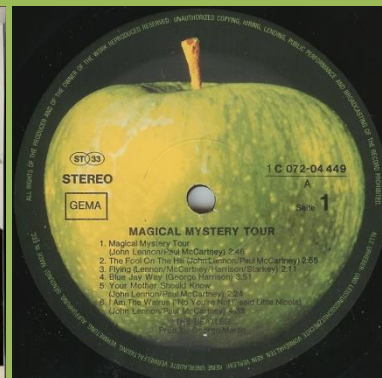

APPLE 1C 072-04449 – MAGICAL MYSTERY TOUR

Cover types:
1) Glossy cover
2) Glossy cover with additional number 400001 on rear cover

Cover type 1, Written perimeter

Written perimeter on A-side

Printed perimeter on B-side

Cover type 1, with lines under release numbers

French contract pressing

Cover type 1, no lines under release numbers

French contract pressing

Cover type 2, printed perimeter (Lacquer cut)

Cover type 2, printed perimeter (Lacquer cut)

Cover type 2, printed perimeter (Dark green Apple)

Cover type 2, printed perimeter (Dark green Apple)

light green/yellow Apple

(Lacquer cut or DMM cut)

APPLE 1C 064-10 4449 1 – MAGICAL MYSTERY TOUR

Bar code on rear cover

Printed perimeter, pale green Apple (DMM cut)

Record number 1C 072-04243

PARLOPHONE 064-7 48062 1 – MAGICAL MYSTERY TOUR

Apple logo on front and rear cover

PARLOPHONE 064-7 48062 1 – MAGICAL MYSTERY TOUR

APPLE logo inside gatefold cover