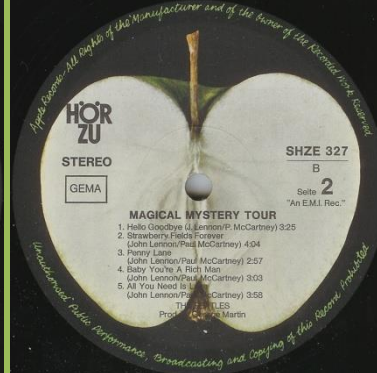

APPLE SHZE 327 – MAGICAL MYSTERY TOUR

Cover type 1: Laminated with printed red HÖR ZU logo

Cover type 2: Laminated with printed HÖR ZU headphones logo or cover type 3: Glossy with printed HÖR ZU headphones logo

HÖR ZU advertising inner sleeve

Cover type 1

Grey sliced Apple, -matrix B-1, US master with 3 reprocessed mono tracks -matrix B-3 with all tracks in stereo

Deutsche Grammophon contract pressing with 19 mm pressing ring

Cover type 2

Dark faded label on A-side, crossover pressing

Grey sliced Apple, matrix B-3 with all tracks in stereo

Cover type 2, additional pressing ring around play hole on both sides

Grey sliced Apple

Dark faded label on A-side, crossover pressing

Grey sliced Apple

Dark green label on A-side, crossover pressing

Brown sliced Apple

Dark faded label on A-side, cover type 2, additional pressing ring around play hole on A-side

Brown sliced Apple

Dark faded label on A-side, cover type 2, additional pressing ring around play hole on both sides