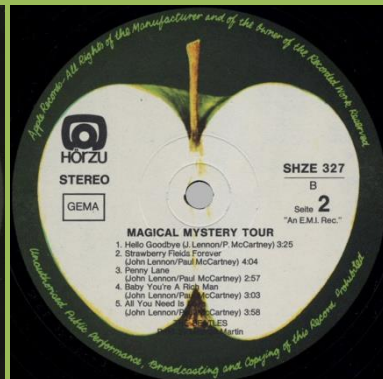

Grey sliced Apple

Dark green label on A-side, crossover pressing

Brown sliced Apple

Dark faded label on A-side, cover type 2, additional pressing ring around play hole on A-side

Brown sliced Apple

Dark faded label on A-side, cover type 2, additional pressing ring around play hole on both sides

Brown sliced Apple

Cover type 3, additional pressing ring around play hole on A-side

White sliced Apple

Cover type 3, additional pressing ring around play hole on both sides

White sliced Apple

Cover type 3, additional pressing ring around play hole on both sides