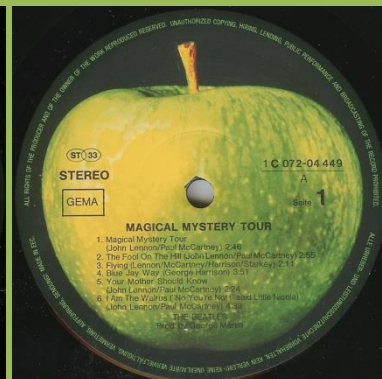

Grey sliced Apple

Dark green label on A-side, crossover pressing

Brown sliced Apple

Dark faded label on A-side, cover type 2, additional pressing ring around play hole on A-side

Brown sliced Apple

Dark faded label on A-side, cover type 2, additional pressing ring around play hole on both sides

Sonderauflage Deutscher Schallplattenclub
Cover types: 1) Fully laminated, 2) Front laminated only

Cover type 1 Grey sliced Apple

Cover type 2 Brown sliced Apple Cover type 2 White sliced Apple

APPLE 1C 062-04449 – MAGICAL MYSTERY TOUR

APPLE 1C 072-04449 – MAGICAL MYSTERY TOUR

Cover types:
1) Glossy cover
2) Glossy cover with additional number 400001 on rear cover

Cover type 1, Written perimeter

Written perimeter on A-side

Printed perimeter on B-side

Cover type 1, with lines under release numbers

French contract pressing

Cover type 1, no lines under release numbers

French contract pressing

Cover type 2, printed perimeter (Lacquer cut)

Cover type 2, printed perimeter (Lacquer cut)