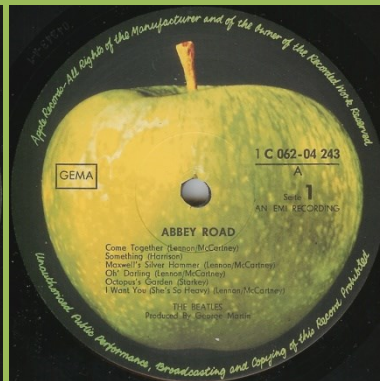

Early copies with black inners

Cover type 1, O' Darling misprint

Grey sliced Apple

Cover type 1

Grey sliced Apple

Brown sliced Apple

Cover type 2

White sliced Apple

Dark green Apple (DMM cut)

APPLE 1C 198-04243 – ABBEY ROAD

Came exclusively in blue "The Beatles Collection" box

Some copies with Italian discs with Made in Sweden print

Record number 1C 072-04243

APPLE 46 404 0 – ABBEY ROAD