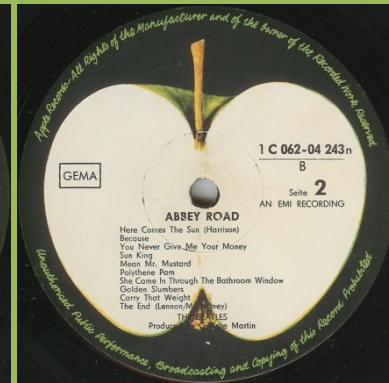

Early copies with black inners

Cover type 1, O' Darling misprint

Grey sliced Apple

Cover type 1

Grey sliced Apple

Brown sliced Apple

Cover type 2

White sliced Apple

Cover type 5 or 6

White sliced Apple, additional pressing ring around play hole on B-side

Cover type 3, additional pressing ring around play hole on A-side

Sonopress contract pressing, Dish labels Made in Germany matrix

APPLE 1C 062-04243n – ABBEY ROAD

APPLE 1C 072-04243 – ABBEY ROAD

Cover-types:
1) Glossy cover, "Printed by Garrod and Lofthouse" on back cover blacked out
2) Glossy cover, "Printed by Garrod and Lofthouse" on back cover blacked out, additional number 400 001
3) Glossy cover, number 062 04243, no "Printed by Garrod and Lofthouse"

Dark green Apple (DMM cut)

APPLE 1C 198-04243 – ABBEY ROAD

Came exclusively in blue "The Beatles Collection" box

Some copies with Italian discs with Made in Sweden print

Record number 1C 072-04243

APPLE 46 404 0 – ABBEY ROAD