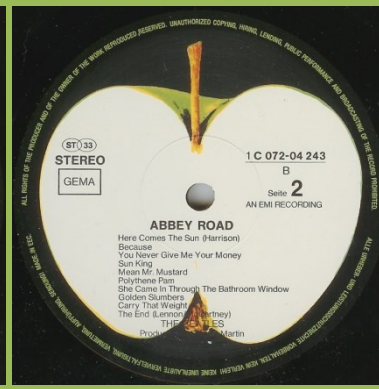

Early copies with black inners

Cover type 1, O' Darling misprint

Grey sliced Apple

Cover type 1

Grey sliced Apple

Brown sliced Apple

Cover type 2

White sliced Apple

APPLE 1C 062-04243n – ABBEY ROAD

APPLE 1C 072-04243 – ABBEY ROAD

Cover-types:
1) Glossy cover, "Printed by Garrod and Lofthouse" on back cover blacked out
2) Glossy cover, "Printed by Garrod and Lofthouse" on back cover blacked out, additional number 400 001
3) Glossy cover, number 062 04243, no "Printed by Garrod and Lofthouse"

Cover type 1, GEMA only

Written perimeter

Cover type 1, ST33 GEMA

Written perimeter

Cover type 1 or 2

Dutch contract pressing

Cover type 3, printed perimeter Light green Apple (Lacquer cut)

Cover type 1 & 2, printed perimeter

Dark green Apple (DMM cut)

APPLE 1C 198-04243 – ABBEY ROAD

Came exclusively in blue "The Beatles Collection" box

Some copies with Italian discs with Made in Sweden print

Record number 1C 072-04243

APPLE 46 404 0 – ABBEY ROAD