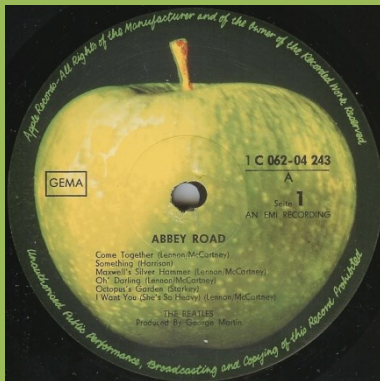

Cover types:

- 1) Laminated, "Printed by Garrod and Lofthouse" on rear cover
- 2) Laminated, "Printed by Garrod and Lofthouse" on rear cover blacked out
- 3) Front only laminated, "Printed by Garrod and Lofthouse" on rear cover greyed out
- 4) Glossy cover
- 5) Glossy cover with small black circle on rear cover
- 6) Glossy cover with large black circle on rear cover

Early copies with black inners

Cover type 1, O' Darling misprint

Grey sliced Apple

Cover type 1

Grey sliced Apple

Brown sliced Apple

Cover type 2

White sliced Apple

Cover type 5 or 6

White sliced Apple, additional pressing ring around play hole on B-side

Cover type 3, additional pressing ring around play hole on A-side

Sonopress contract pressing, Dish labels Made in Germany matrix

Dark green Apple (DMM cut)

APPLE 1C 198-04243 – ABBEY ROAD

Came exclusively in blue "The Beatles Collection" box

Some copies with Italian discs with Made in Sweden print

Record number 1C 072-04243

APPLE 46 404 0 – ABBEY ROAD