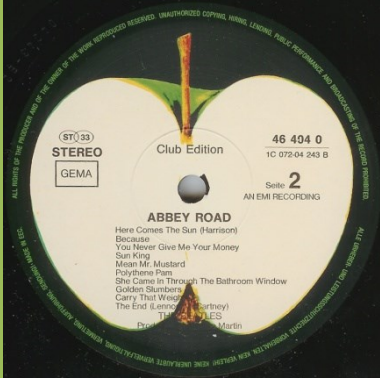

Early copies with black inners

Cover type 1, O' Darling misprint

Grey sliced Apple

Cover type 1

Grey sliced Apple

Brown sliced Apple

Cover type 2

White sliced Apple

Dark green Apple (DMM cut)

APPLE 1C 198-04243 – ABBEY ROAD

Came exclusively in blue "The Beatles Collection" box

Some copies with Italian discs with Made in Sweden print

Record number 1C 072-04243

APPLE 46 404 0 – ABBEY ROAD

Club edition

Printed perimeter

Green/yellow Apple

Printed perimeter

Dark green Apple

APPLE 1C 064-10 4243 1 – ABBEY ROAD

Bar code on rear cover

Printed perimeter, pale green Apple (DMM cut)