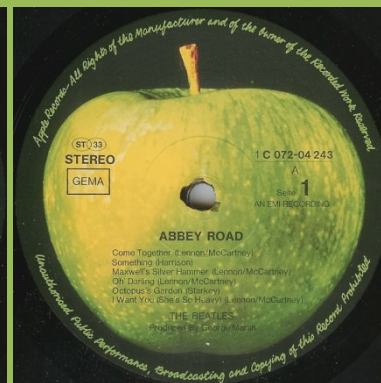

Early copies with black inners

Cover type 1, O' Darling misprint

Grey sliced Apple

Cover type 1

Grey sliced Apple

Brown sliced Apple

Cover type 2

White sliced Apple

Cover type 5 or 6

White sliced Apple, additional pressing ring around play hole on B-side

Cover type 3, additional pressing ring around play hole on A-side

Sonopress contract pressing, Dish labels Made in Germany matrix

APPLE 1C 062-04243n – ABBEY ROAD

APPLE 1C 072-04243 – ABBEY ROAD

Cover-types:
1) Glossy cover, "Printed by Garrod and Lofthouse" on back cover blacked out
2) Glossy cover, "Printed by Garrod and Lofthouse" on back cover blacked out, additional number 400 001
3) Glossy cover, number 062 04243, no "Printed by Garrod and Lofthouse"

Dark green Apple (DMM cut)

APPLE 1C 198-04243 – ABBEY ROAD

Came exclusively in blue "The Beatles Collection" box

Some copies with Italian discs with Made in Sweden print

Record number 1C 072-04243

APPLE 46 404 0 – ABBEY ROAD