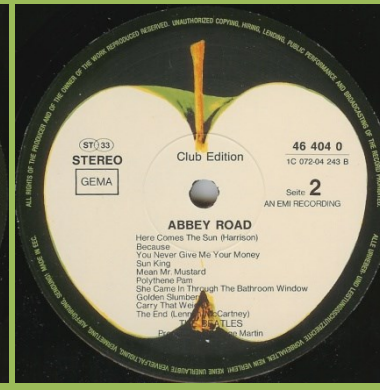

Early copies with black inners

Cover type 1, O' Darling misprint

Grey sliced Apple

Cover type 1

Grey sliced Apple

Brown sliced Apple

Cover type 2

White sliced Apple

Dark green Apple (DMM cut)

APPLE 1C 198-04243 – ABBEY ROAD

Came exclusively in blue "The Beatles Collection" box

Some copies with Italian discs with Made in Sweden print

Record number 1C 072-04243

APPLE 46 404 0 – ABBEY ROAD

Club edition

Printed perimeter

Green/yellow Apple

Printed perimeter

Dark green Apple

APPLE 1C 064-10 4243 1 – ABBEY ROAD

Bar code on rear cover

Printed perimeter, pale green Apple (DMM cut)