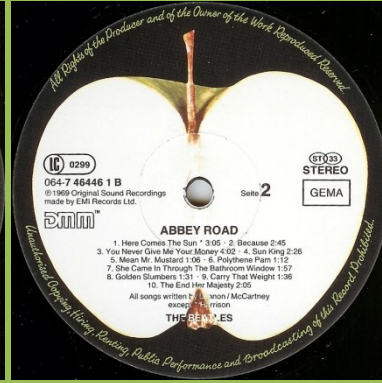

Early copies with black inners

Cover type 1, O' Darling misprint

Grey sliced Apple

Cover type 1

Grey sliced Apple

Brown sliced Apple

Cover type 2

White sliced Apple

Dark green Apple (DMM cut)

APPLE 1C 198-04243 – ABBEY ROAD

Came exclusively in blue "The Beatles Collection" box

Some copies with Italian discs with Made in Sweden print

Record number 1C 072-04243

APPLE 46 404 0 – ABBEY ROAD

Club edition

Printed perimeter

Green/yellow Apple

Printed perimeter

Dark green Apple

APPLE 1C 064-10 4243 1 – ABBEY ROAD

Bar code on rear cover

Printed perimeter, pale green Apple (DMM cut)

Record number 1C 072-04243

PARLOPHONE 1C 064-10 4243 1 – ABBEY ROAD

Apple logo on rear cover

PARLOPHONE 064-7 46446 1 – ABBEY ROAD

Apple logo on rear cover

APPLE 064-7 46446 1 – ABBEY ROAD

Contract press (mfd. in UK)