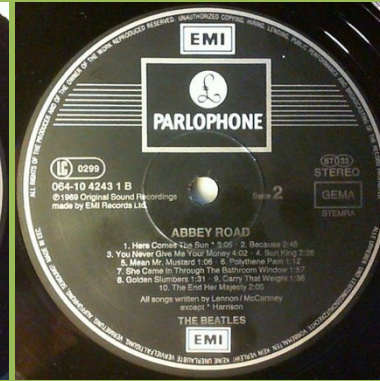

Early copies with black inners

Cover type 1, O' Darling misprint

Grey sliced Apple

Cover type 1

Grey sliced Apple

Brown sliced Apple

Cover type 2

White sliced Apple

Dark green Apple (DMM cut)

APPLE 1C 198-04243 – ABBEY ROAD

Came exclusively in blue "The Beatles Collection" box

Some copies with Italian discs with Made in Sweden print

Record number 1C 072-04243

APPLE 46 404 0 – ABBEY ROAD

Club edition

Printed perimeter

Green/yellow Apple

Printed perimeter

Dark green Apple

APPLE 1C 064-10 4243 1 – ABBEY ROAD

Bar code on rear cover

Printed perimeter, pale green Apple (DMM cut)

Record number 1C 072-04243

PARLOPHONE 1C 064-10 4243 1 – ABBEY ROAD

Apple logo on rear cover

PARLOPHONE 064-7 46446 1 – ABBEY ROAD

Apple logo on rear cover

APPLE 064-7 46446 1 – ABBEY ROAD

Contract press (mfd. in UK)