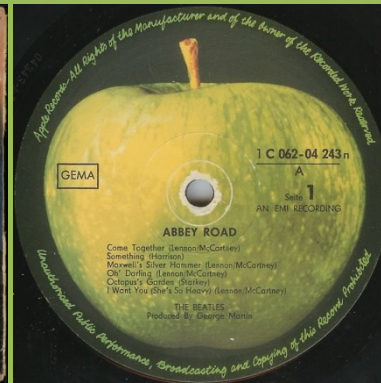

Early copies with black inners

Cover type 1, O' Darling misprint

Grey sliced Apple

Cover type 1

Grey sliced Apple

Brown sliced Apple

Cover type 2

White sliced Apple

Cover type 5 or 6

White sliced Apple, additional pressing ring around play hole on B-side

Cover type 3, additional pressing ring around play hole on A-side

Sonopress contract pressing, Dish labels Made in Germany matrix

APPLE 1C 062-04243n – ABBEY ROAD

APPLE 1C 072-04243 – ABBEY ROAD

Cover-types:
1) Glossy cover, "Printed by Garrod and Lofthouse" on back cover blacked out
2) Glossy cover, "Printed by Garrod and Lofthouse" on back cover blacked out, additional number 400 001
3) Glossy cover, number 062 04243, no "Printed by Garrod and Lofthouse"

Dark green Apple (DMM cut)

APPLE 1C 198-04243 – ABBEY ROAD

Came exclusively in blue "The Beatles Collection" box

Some copies with Italian discs with Made in Sweden print

Record number 1C 072-04243

APPLE 46 404 0 – ABBEY ROAD