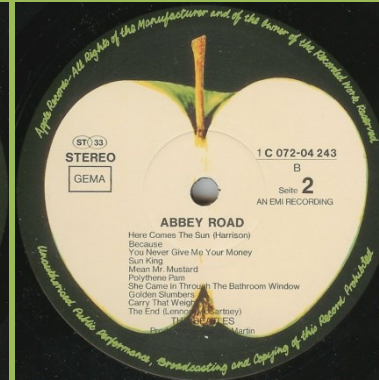

Early copies with black inners

Cover type 1, O' Darling misprint

Grey sliced Apple

Cover type 1

Grey sliced Apple

Brown sliced Apple

Cover type 2

White sliced Apple

Dark green Apple (DMM cut)

APPLE 1C 198-04243 – ABBEY ROAD

Came exclusively in blue "The Beatles Collection" box

Some copies with Italian discs with Made in Sweden print

Record number 1C 072-04243

APPLE 46 404 0 – ABBEY ROAD

Club edition

Printed perimeter

Green/yellow Apple

Printed perimeter

Dark green Apple

APPLE 1C 064-10 4243 1 – ABBEY ROAD

Bar code on rear cover

Printed perimeter, pale green Apple (DMM cut)