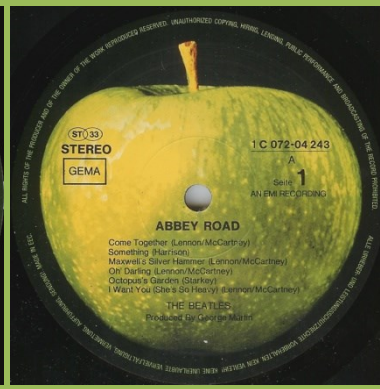

Early copies with black inners

Cover type 1, O' Darling misprint

Grey sliced Apple

Cover type 1

Grey sliced Apple

Brown sliced Apple

Cover type 2

White sliced Apple

APPLE 1C 062-04243n – ABBEY ROAD

APPLE 1C 072-04243 – ABBEY ROAD

Cover-types:
1) Glossy cover, "Printed by Garrod and Lofthouse" on back cover blacked out
2) Glossy cover, "Printed by Garrod and Lofthouse" on back cover blacked out, additional number 400 001
3) Glossy cover, number 062 04243, no "Printed by Garrod and Lofthouse"

Cover type 1, GEMA only

Written perimeter

Cover type 1, ST33 GEMA

Written perimeter

Cover type 1 or 2

Dutch contract pressing

Cover type 3, printed perimeter Light green Apple (Lacquer cut)

Cover type 1 & 2, printed perimeter

Dark green Apple (DMM cut)

APPLE 1C 198-04243 – ABBEY ROAD

Came exclusively in blue "The Beatles Collection" box

Some copies with Italian discs with Made in Sweden print

Record number 1C 072-04243

APPLE 46 404 0 – ABBEY ROAD