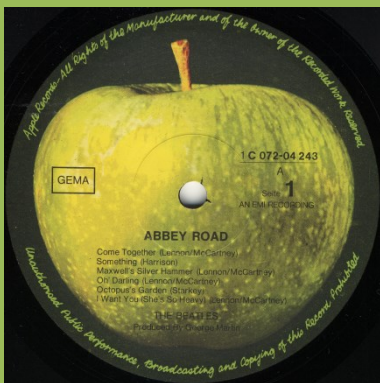

Early copies with black inners

Cover type 1, O' Darling misprint

Grey sliced Apple

Cover type 1

Grey sliced Apple

Brown sliced Apple

Cover type 2

White sliced Apple

Cover type 5 or 6

White sliced Apple, additional pressing ring around play hole on B-side

Cover type 3, additional pressing ring around play hole on A-side

Sonopress contract pressing, Dish labels Made in Germany matrix

APPLE 1C 062-04243n – ABBEY ROAD

APPLE 1C 072-04243 – ABBEY ROAD

Cover-types:
1) Glossy cover, "Printed by Garrod and Lofthouse" on back cover blacked out
2) Glossy cover, "Printed by Garrod and Lofthouse" on back cover blacked out, additional number 400 001
3) Glossy cover, number 062 04243, no "Printed by Garrod and Lofthouse"

Dark green Apple (DMM cut)

APPLE 1C 198-04243 – ABBEY ROAD

Came exclusively in blue "The Beatles Collection" box

Some copies with Italian discs with Made in Sweden print

Record number 1C 072-04243

APPLE 46 404 0 – ABBEY ROAD