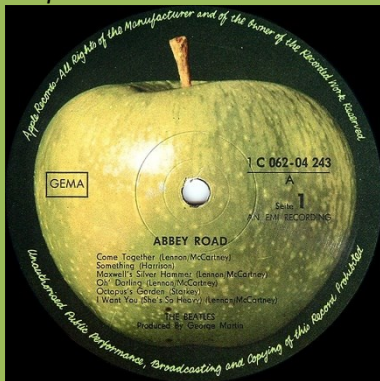

Early copies with black inners

Cover type 1, O' Darling misprint

Grey sliced Apple

Cover type 1

Grey sliced Apple

Brown sliced Apple

Cover type 2

White sliced Apple

Cover type 5 or 6

White sliced Apple, additional pressing ring around play hole on B-side

Cover type 3, additional pressing ring around play hole on A-side

Sonopress contract pressing, Dish labels Made in Germany matrix

Dark green Apple (DMM cut)

APPLE 1C 198-04243 – ABBEY ROAD

Came exclusively in blue "The Beatles Collection" box

Some copies with Italian discs with Made in Sweden print

Record number 1C 072-04243

APPLE 46 404 0 – ABBEY ROAD