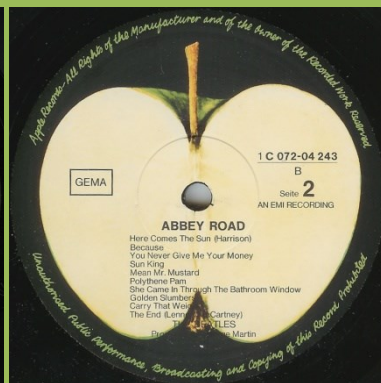

Early copies with black inners

Cover type 1, O' Darling misprint

Grey sliced Apple

Cover type 1

Grey sliced Apple

Brown sliced Apple

Cover type 2

White sliced Apple

Cover type 5 or 6

White sliced Apple, additional pressing ring around play hole on B-side

Cover type 3, additional pressing ring around play hole on A-side

Sonopress contract pressing, Dish labels Made in Germany matrix

APPLE 1C 062-04243n – ABBEY ROAD

APPLE 1C 072-04243 – ABBEY ROAD

Cover-types:
1) Glossy cover, "Printed by Garrod and Lofthouse" on back cover blacked out
2) Glossy cover, "Printed by Garrod and Lofthouse" on back cover blacked out, additional number 400 001
3) Glossy cover, number 062 04243, no "Printed by Garrod and Lofthouse"

Dark green Apple (DMM cut)

APPLE 1C 198-04243 – ABBEY ROAD

Came exclusively in blue "The Beatles Collection" box

Some copies with Italian discs with Made in Sweden print

Record number 1C 072-04243

APPLE 46 404 0 – ABBEY ROAD