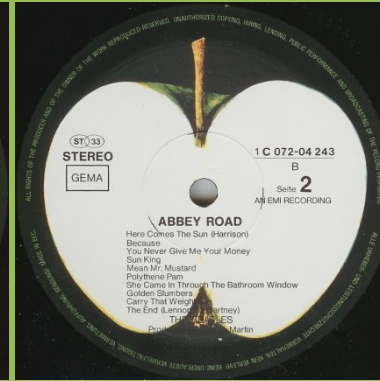

Early copies with black inners

Cover type 1, O' Darling misprint

Grey sliced Apple

Cover type 1

Grey sliced Apple

Brown sliced Apple

Cover type 2

White sliced Apple

Dark green Apple (DMM cut)

APPLE 1C 198-04243 – ABBEY ROAD

Came exclusively in blue "The Beatles Collection" box

Some copies with Italian discs with Made in Sweden print

Record number 1C 072-04243

APPLE 46 404 0 – ABBEY ROAD

Club edition

Printed perimeter

Green/yellow Apple

Printed perimeter

Dark green Apple

APPLE 1C 064-10 4243 1 – ABBEY ROAD

Bar code on rear cover

Printed perimeter, pale green Apple (DMM cut)

Record number 1C 072-04243

PARLOPHONE 1C 064-10 4243 1 – ABBEY ROAD

Apple logo on rear cover

PARLOPHONE 064-7 46446 1 – ABBEY ROAD

Apple logo on rear cover

APPLE 064-7 46446 1 – ABBEY ROAD

Contract press (mfd. in UK)