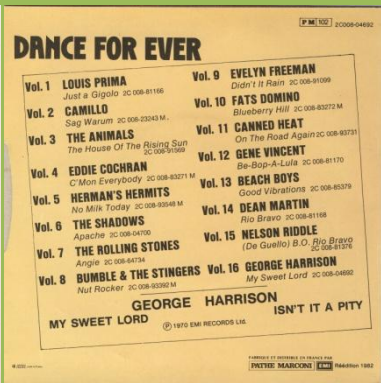

APPLE 2C006-04692M - MY SWEET LORD / ISN'T IT A PITY

No boxed EMI logo, no letter preceding 2C006-number

2C006 numbers, No EMI print on labels

No boxed EMI logo, L preceding 2C006-number

With boxed EMI logo, letter J preceding 2C006-number

2C 006 numbers, No EMI print on labels

APPLE 2C004-04692M - MY SWEET LORD / ISN'T IT A PITY

Large Apple logo on back

2C 004 numbers, handwritten perimeter with EMI

2C 004 numbers, printed perimeter

APPLE 2C008-04692M - MY SWEET LORD / ISN'T IT A PITY

APPLE 2C006-04751M - WHAT IS LIFE / APPLE SCRUFFS

Misprint George Harisson on front cover

Correct print George Harrison on front cover

No boxed EMI logo, L preceding 2C006-number

Unboxed B.I.E.M. print, No EMI print on labels

Correct print George Harrison on front cover

Boxed EMI logo, EA Preceding 2C006-number

Boxed SACEM logo, handwritten perimeter with EMI

Boxed SACEM logo, printed perimeter

APPLE 2C006-04888M - BANGLA-DESH / DEEP BLUE