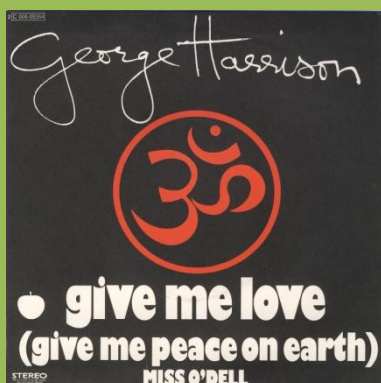

Correct print George Harrison on front cover

Boxed EMI logo, EA Preceding 2C006-number

Boxed SACEM logo, handwritten perimeter with EMI

Boxed SACEM logo, printed perimeter

APPLE 2C006-04888M - BANGLA-DESH / DEEP BLUE

Large L after 2C006-number

Small J after 2C006-number

Large L after 2C006-number Italian export pressing for France

APPLE 2C006-05354 - GIVE ME LOVE (GIVE ME PEACE ON EARTH) / MISS O'DELL

No EMI print on labels

With EMI print on labels

APPLE 2C004-05770 - DING DONG, DING DONG / I DON'T CARE ANYMORE

Orange lettering on front

Pink lettering on front

APPLE 2C004-05809 - DARK HORSE / HARI'S ON TOUR (EXPRESS)

APPLE 2C010-05951 - YOU / WORLD OF STONE

APPLE 2C010-06041 - THIS GUITAR (CAN'T KEEP FROM CRYING) / MAYA LOVE