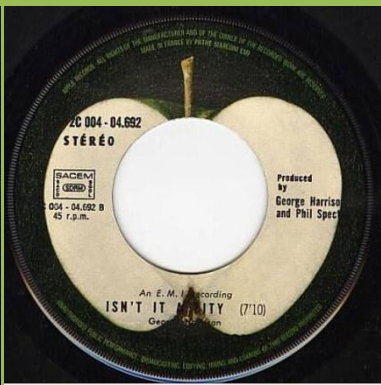

APPLE 2C006-04692M - MY SWEET LORD / ISN'T IT A PITY

No boxed EMI logo, no letter preceding 2C006-number

2C006 numbers, No EMI print on labels

No boxed EMI logo, L preceding 2C006-number

With boxed EMI logo, letter J preceding 2C006-number

2C 006 numbers, No EMI print on labels

APPLE 2C004-04692M - MY SWEET LORD / ISN'T IT A PITY

Large Apple logo on back

2C 004 numbers, handwritten perimeter with EMI

2C 004 numbers, printed perimeter

APPLE 2C008-04692M - MY SWEET LORD / ISN'T IT A PITY

APPLE 2C006-04751M - WHAT IS LIFE / APPLE SCRUFFS

Misprint George Harisson on front cover

Correct print George Harrison on front cover

No boxed EMI logo, L preceding 2C006-number

Unboxed B.I.E.M. print, No EMI print on labels

Correct print George Harrison on front cover

Boxed EMI logo, EA Preceding 2C006-number

Boxed SACEM logo, handwritten perimeter with EMI

Boxed SACEM logo, printed perimeter

APPLE 2C006-04888M - BANGLA-DESH / DEEP BLUE