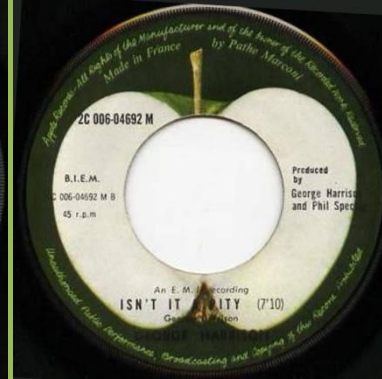

APPLE 2C006-04692M - MY SWEET LORD / ISN'T IT A PITY

No boxed EMI logo, no letter preceding 2C006-number

2C006 numbers, No EMI print on labels

No boxed EMI logo, L preceding 2C006-number

With boxed EMI logo, letter J preceding 2C006-number

2C 006 numbers, No EMI print on labels

APPLE 2C004-04692M - MY SWEET LORD / ISN'T IT A PITY

Large Apple logo on back

2C 004 numbers, handwritten perimeter with EMI

2C 004 numbers, printed perimeter

APPLE 2C008-04692M - MY SWEET LORD / ISN'T IT A PITY

APPLE 2C006-04751M - WHAT IS LIFE / APPLE SCRUFFS

Misprint George Harisson on front cover

Correct print George Harrison on front cover

No boxed EMI logo, L preceding 2C006-number

Unboxed B.I.E.M. print, No EMI print on labels

Correct print George Harrison on front cover

Boxed EMI logo, EA Preceding 2C006-number

Boxed SACEM logo, handwritten perimeter with EMI

Boxed SACEM logo, printed perimeter

APPLE 2C006-04888M - BANGLA-DESH / DEEP BLUE