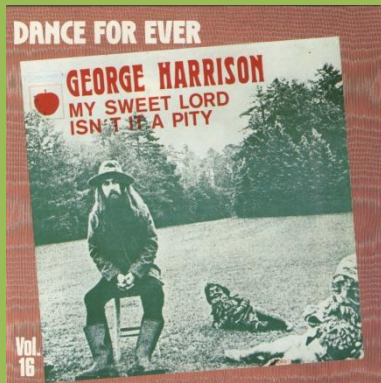

APPLE 2C006-04692M - MY SWEET LORD / ISN'T IT A PITY

No boxed EMI logo, no letter preceding 2C006-number

2C006 numbers, No EMI print on labels

No boxed EMI logo, L preceding 2C006-number

With boxed EMI logo, letter J preceding 2C006-number

2C 006 numbers, No EMI print on labels

APPLE 2C004-04692M - MY SWEET LORD / ISN'T IT A PITY

Large Apple logo on back

2C 004 numbers, handwritten perimeter with EMI

2C 004 numbers, printed perimeter

APPLE 2C008-04692M - MY SWEET LORD / ISN'T IT A PITY

APPLE 2C006-04751M - WHAT IS LIFE / APPLE SCRUFFS

Misprint George Harisson on front cover

Correct print George Harrison on front cover

No boxed EMI logo, L preceding 2C006-number

Unboxed B.I.E.M. print, No EMI print on labels

Correct print George Harrison on front cover

Boxed EMI logo, EA Preceding 2C006-number

Boxed SACEM logo, handwritten perimeter with EMI

Boxed SACEM logo, printed perimeter

APPLE 2C006-04888M - BANGLA-DESH / DEEP BLUE