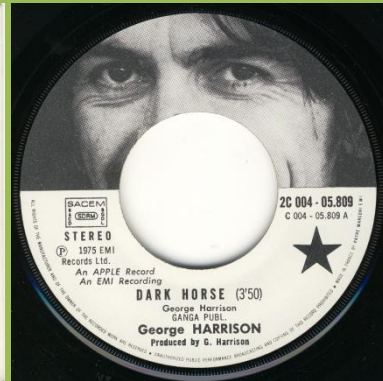

APPLE 2C006-04751M - WHAT IS LIFE / APPLE SCRUFFS

Misprint George Harisson on front cover

Correct print George Harrison on front cover

No boxed EMI logo, L preceding 2C006-number

Unboxed B.I.E.M. print, No EMI print on labels

Correct print George Harrison on front cover

Boxed EMI logo, EA Preceding 2C006-number

Boxed SACEM logo, handwritten perimeter with EMI

Boxed SACEM logo, printed perimeter

APPLE 2C006-04888M - BANGLA-DESH / DEEP BLUE

With EMI print on labels

APPLE 2C004-05770 - DING DONG, DING DONG / I DON'T CARE ANYMORE

Orange lettering on front

Pink lettering on front

APPLE 2C004-05809 - DARK HORSE / HARI'S ON TOUR (EXPRESS)

APPLE 2C010-05951 - YOU / WORLD OF STONE

APPLE 2C010-06041 - THIS GUITAR (CAN'T KEEP FROM CRYING) / MAYA LOVE