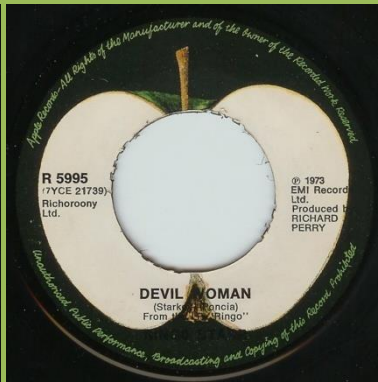

Singles can be found in 3 variations of PVC company covers with wide EMI logo on bottom or top or narrow EMI logo on top

APPLE R 5898 - IT DON'T COME EASY / EARLY 1970

Push-out center

An EMI Record aligned with P 1971

Push-out center

An EMI Record not aligned with P 1971

Open center

An EMI Record not aligned with P 1971

APPLE R 5944 - BACK OFF BOOGALOO / BLINDMAN

Push-out center

Factory dinked out 8-prong center

APPLE R 5995 - YOU'RE SIXTEEN / DEVIL WOMAN

Push-out center

Factory dinked out 8-prong center

APPLE 5E 006-05617 - OH MY MY / STEP LIGHTLY

Push-out center (center missing)

Open center

APPLE 5E 006-05764 - ONLY YOU / CALL ME

Push-out center (center missing)

Solid center

Open center

APPLE 5E 006-05821 - SNOOKEROO / OO-WEE

Push-out center (center missing)

Open center

APPLE 5E 006-05921 - GOODNIGHT VIENNA / NO NO SONG

Open center

Solid center