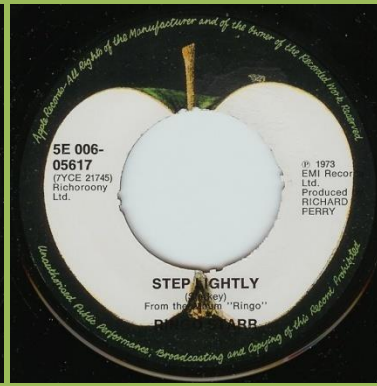

Singles can be found in 3 variations of PVC company covers with wide EMI logo on bottom or top or narrow EMI logo on top

APPLE R 5898 - IT DON'T COME EASY / EARLY 1970

Push-out center

An EMI Record aligned with P 1971

Push-out center

An EMI Record not aligned with P 1971

Open center

An EMI Record not aligned with P 1971

APPLE R 5944 - BACK OFF BOOGALOO / BLINDMAN

Push-out center

Factory dinked out 8-prong center

APPLE R 5995 - YOU'RE SIXTEEN / DEVIL WOMAN

Push-out center

Factory dinked out 8-prong center

APPLE 5E 006-05617 - OH MY MY / STEP LIGHTLY

Push-out center (center missing)

Open center

APPLE 5E 006-05764 - ONLY YOU / CALL ME

Push-out center (center missing)

Solid center

Open center

APPLE 5E 006-05821 - SNOOKEROO / OO-WEE

Push-out center (center missing)

Open center

APPLE 5E 006-05921 - GOODNIGHT VIENNA / NO NO SONG

Open center

Solid center