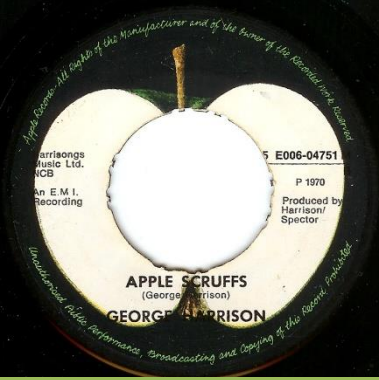

Singles can be found in 3 variations of PVC company covers with wide EMI logo on bottom or top or narrow EMI logo on top

APPLE 2995 - MY SWEET LORD / ISN'T IT A PITY

Push-out center

P 1970 starts under L in APPLE

Push-out center

P 1970 starts under P in APPLE

Push-out center

ISN'T IT PITY misprint

Factory dinked out 8-prong center

APPLE 5E006-04751M - WHAT IS LIFE / APPLE SCRUFFS

Push-out center

Factory dinked out 8-prong center

APPLE R 5912 - BANGLA-DESH / DEEP BLUE

Push-out center

Light green Apple

Push-out center

Dark green Apple

Factory dinked out 8-prong center

APPLE 5E 006-05770 - DING DONG / I DON'T CARE ANYMORE