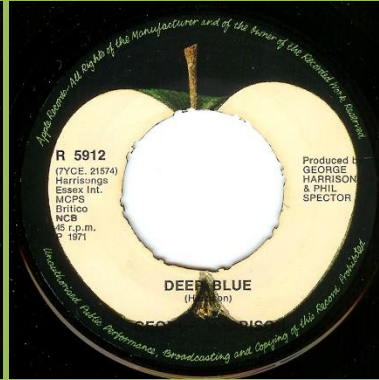

Singles can be found in 3 variations of PVC company covers with wide EMI logo on bottom or top or narrow EMI logo on top

APPLE 2995 - MY SWEET LORD / ISN'T IT A PITY

Push-out center

P 1970 starts under L in APPLE

Push-out center

P 1970 starts under P in APPLE

Push-out center

ISN'T IT PITY misprint

Factory dinked out 8-prong center

APPLE 5E006-04751M - WHAT IS LIFE / APPLE SCRUFFS

Push-out center

Factory dinked out 8-prong center

APPLE R 5912 - BANGLA-DESH / DEEP BLUE

Push-out center

Light green Apple

Push-out center

Dark green Apple

Factory dinked out 8-prong center

APPLE 5E 006-05770 - DING DONG / I DON'T CARE ANYMORE