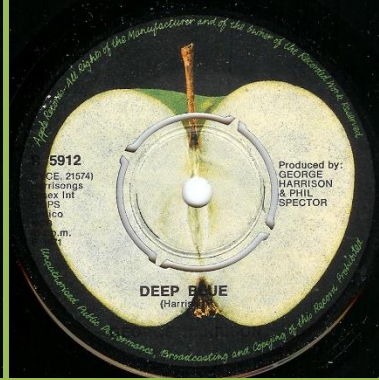

Singles can be found in 3 variations of PVC company covers with wide EMI logo on bottom or top or narrow EMI logo on top

APPLE 2995 - MY SWEET LORD / ISN'T IT A PITY

Push-out center

P 1970 starts under L in APPLE

Push-out center

P 1970 starts under P in APPLE

Push-out center

ISN'T IT PITY misprint

Factory dinked out 8-prong center

APPLE 5E006-04751M - WHAT IS LIFE / APPLE SCRUFFS

Push-out center

Factory dinked out 8-prong center

APPLE R 5912 - BANGLA-DESH / DEEP BLUE

Push-out center

Light green Apple

Push-out center

Dark green Apple

Factory dinked out 8-prong center

APPLE 5E 006-05770 - DING DONG / I DON'T CARE ANYMORE