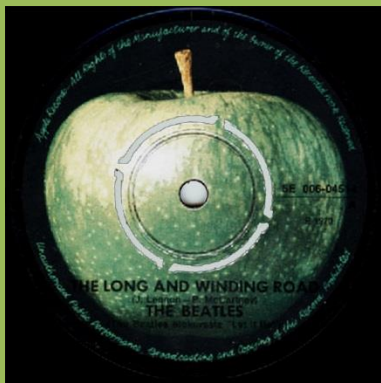

Open center

Push-out center, dark brownish label

Push-out center, green label

APPLE R 5722 - GET BACK / DON'T LET ME DOWN

Open center

Push-out center, An EMI Recording on left side of labels

Push-out center, An EMI Recording on right side of labels

APPLE R 5786 - THE BALLAD OF JOHN AND YOKO / OLD BROWN SHOE

APPLE R 5814 - SOMETHING / COME TOGETHER

Dark brown stem, dark green Apple

Brown stem, green Apple

APPLE R 5833 - LET IT BE / YOU KNOW MY NAME (LOOK UP THE NUMBER)

Push-out center

Dark brown stem, dark green Apple

Push-out center

Light brown stem, light green Apple

Factory dinked out 8-prong center

Light brown stem, light green Apple

APPLE 5E 006-04514 - THE LONG AND WINDING ROAD / FOR YOU BLUE

Push-out center

Dark brown stem, dark green Apple

Factory dinked out 8-prong center

Dark brown stem, dark green Apple

Factory dinked out 8-prong center

Light brown stem, light green Apple