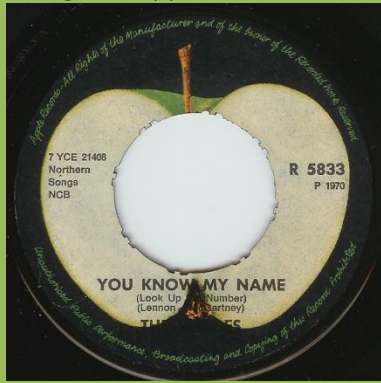

Singles can be found in 3 variations of PVC company covers with wide EMI logo on bottom or top or narrow EMI logo on top or in Die-cut paper covers

APPLE SD 6061 - BACK IN THE U.S.S.R. / DON'T PASS ME BY

Open center

Push-out center, dark brownish label

Push-out center, green label

APPLE R 5722 - GET BACK / DON'T LET ME DOWN

Open center

Push-out center, An EMI Recording on left side of labels

Push-out center, An EMI Recording on right side of labels

APPLE R 5786 - THE BALLAD OF JOHN AND YOKO / OLD BROWN SHOE

APPLE R 5814 - SOMETHING / COME TOGETHER

Dark brown stem, dark green Apple

Brown stem, green Apple

APPLE R 5833 - LET IT BE / YOU KNOW MY NAME (LOOK UP THE NUMBER)

Push-out center

Dark brown stem, dark green Apple

Push-out center

Light brown stem, light green Apple

Factory dinked out 8-prong center

Light brown stem, light green Apple

APPLE 5E 006-04514 - THE LONG AND WINDING ROAD / FOR YOU BLUE