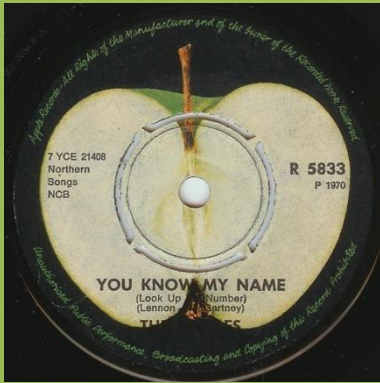

Open center

Push-out center, dark brownish label

Push-out center, green label

APPLE R 5722 - GET BACK / DON'T LET ME DOWN

Open center

Push-out center, An EMI Recording on left side of labels

Push-out center, An EMI Recording on right side of labels

APPLE R 5786 - THE BALLAD OF JOHN AND YOKO / OLD BROWN SHOE

APPLE R 5814 - SOMETHING / COME TOGETHER

Dark brown stem, dark green Apple

Brown stem, green Apple

APPLE R 5833 - LET IT BE / YOU KNOW MY NAME (LOOK UP THE NUMBER)

Push-out center

Dark brown stem, dark green Apple

Push-out center

Light brown stem, light green Apple

Factory dinked out 8-prong center

Light brown stem, light green Apple

APPLE 5E 006-04514 - THE LONG AND WINDING ROAD / FOR YOU BLUE

Push-out center

Dark brown stem, dark green Apple

Factory dinked out 8-prong center

Dark brown stem, dark green Apple

Factory dinked out 8-prong center

Light brown stem, light green Apple