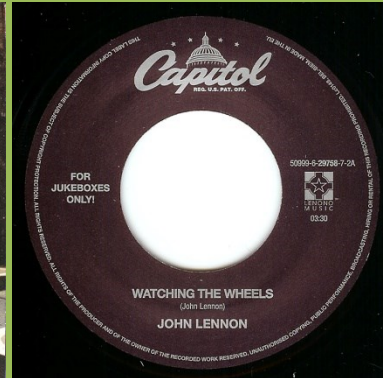

Came free with Mont Blanc pen in box

One-sided single

Outer slipcase

Box front

Box contents

Box spine

Booklet

Pen service guide

Record Store Day edition, individually numbered envelope, 7000 copies worldwide

Adaptor hub

24" x 36" poster

3 post cards

APPLE 1827

APPLE 1840

Capitol 50999-6-29758-7-2

APPLE APPLES 1003 – INSTANT KARMA