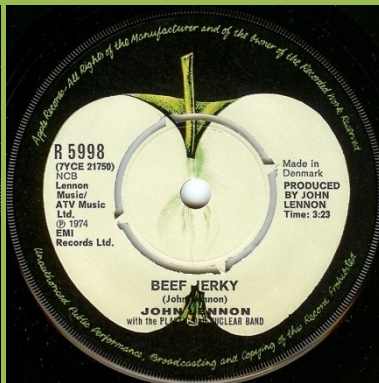

Dark blue cover

Light blue cover

With track times on labels

Without track times on labels

APPLE R 5970 - HAPPY XMAS (WAR IS OVER) / LISTEN, THE SNOW IS FALLING

Dark brown print

Clear print

Light brown print

Muddled print

December 1980 copy in black generic cover with memorial sticker

APPLE 6E006-05062 - WOMAN IS THE NIGGER OF THE WORLD / SISTERS O SISTERS

APPLE R 5994 - MIND GAMES / MEAT CITY

APPLE R 5998 - WHATEVER GETS YOU THRU' THE NIGHT / BEEF JERKY

Light brown print

Dark brown print

APPLE R 6005 - STAND BY ME / MOVE OVER MS. L.

APPLE 6C006-05924 - BE-BOP-A-LULA / YA YA