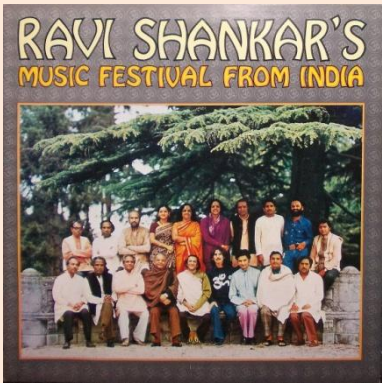

(Unless a specially created inner cover is supplied with Dark Horse LPs, it comes with generic tan Dark Horse inner sleeves)

SLAM-22001 - THE PLACE I LOVE (Splinter)

Triptych gatefold cover

SLAM-22002 - SHANKAR FAMILY & FRIENDS (Ravi Shankar)

Printed inner with release number

Double-sided insert

SLAM-22007 - RAVI SHANKAR'S MUSIC FESTIVAL FROM INDIA (Ravi Shankar)

scan needed

**scan
needed**

**scan
needed**