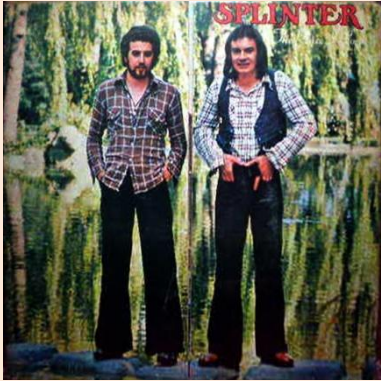

(Unless a specially created inner cover is supplied with Dark Horse LPs, it comes with generic tan Dark Horse inner sleeves)

SLAM-22001 - THE PLACE I LOVE (Splinter)

Triptych gatefold cover

SLAM-22002 - SHANKAR FAMILY & FRIENDS (Ravi Shankar)

Printed inner with release number

Double-sided poster

SLAM-22007 - RAVI SHANKAR'S MUSIC FESTIVAL FROM INDIA (Ravi Shankar)