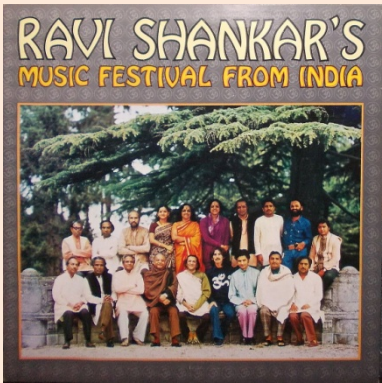

(Unless a specially created inner cover is supplied with Dark Horse LPs, it comes with generic tan Dark Horse inner sleeves)

SLAM-22001 - THE PLACE I LOVE (Splinter)

Triptych gatefold cover

SLAM-22002 - SHANKAR FAMILY & FRIENDS (Ravi Shankar)

Printed inner with release number

Double-sided insert

SLAM-22007 - RAVI SHANKAR'S MUSIC FESTIVAL FROM INDIA (Ravi Shankar)

scan needed

**scan
needed**

**scan
needed**