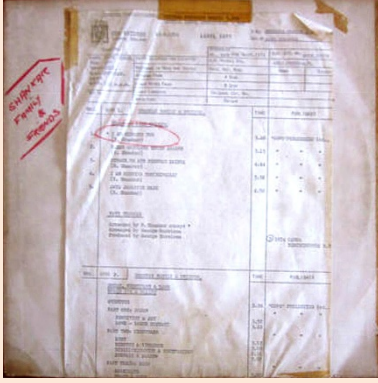

DARK HORSE RECORDS RELEASES ON OTHER LABELS

A&M AM 219 - SHANKAR FAMILY & FRIENDS (Shankar Family & Friends)

Test pressing