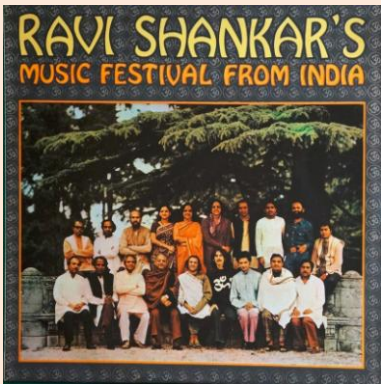

XDHL 13001 - THE PLACE I LOVE (Splinter)

SHL 13002 - SHANKAR FAMILY & FRIENDS (Shankar Family & Friends)

DHL.35777 - RAVI SHANKAR'S MUSIC FESTIVAL FROM INDIA (Ravi Shankar)

Insert

Test pressing