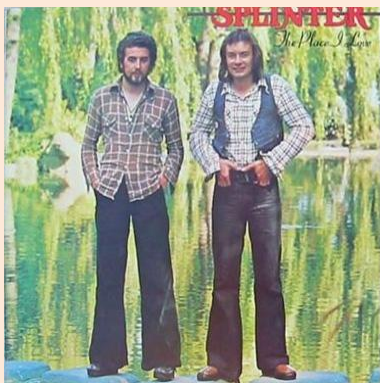

(Unless a specially created inner cover is supplied with Dark Horse LPs, it comes with generic tan Dark Horse inner sleeves)

L-35,317 - SHANKAR FAMILY AND FRIENDS (Shankar Family & Friends)

With sticker 'Special Insert Included' on rear

12" x 24" Insert (front)

12" x 24" Insert (rear)

Sample Record sticker

L-35,318 - THE PLACE I LOVE (Splinter)

Some copies with sticker 'Special Insert Included'

L-35,694 - HARDER TO LIVE (Splinter)

Lyric inner