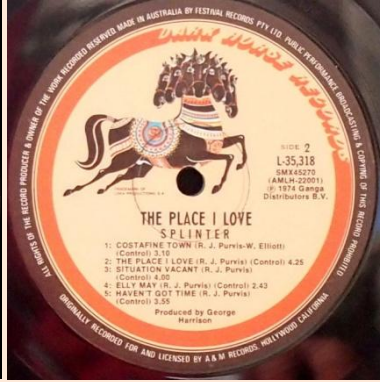

(Unless a specially created inner cover is supplied with Dark Horse LPs, it comes with generic tan Dark Horse inner sleeves)

L-35,317 - SHANKAR FAMILY AND FRIENDS (Shankar Family & Friends)

With sticker 'Special Insert Included' on rear

12" x 24" Insert (front)

12" x 24" Insert (rear)

Sample Record sticker

L-35,318 - THE PLACE I LOVE (Splinter)

Some copies with sticker 'Special Insert Included'

L-35,694 - HARDER TO LIVE (Splinter)

Lyric inner

L-35,714 - JIVA (Jiva)

L-35,754 - MIND YOUR OWN BUSINESS (Henry McCullough)

L-35,777 - RAVI SHANKAR'S MUSIC FESTIVAL FROM INDIA (Ravi Shankar)

DH-3021 - GOOD NEWS (Attitudes)

DH-3073 - TWO MAN BAND (Splinter)