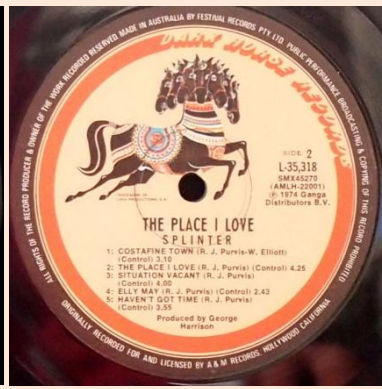

(Unless a specially created inner cover is supplied with Dark Horse LPs, it comes with generic tan Dark Horse inner sleeves)

L-35,317 - SHANKAR FAMILY AND FRIENDS (Shankar Family & Friends)

With sticker 'Special Insert Included' on rear

12" x 24" Insert (front)

12" x 24" Insert (rear)

Sample Record sticker

L-35,318 - THE PLACE I LOVE (Splinter)

Some copies with sticker 'Special Insert Included'

L-35,694 - HARDER TO LIVE (Splinter)

Lyric inner

L-35,714 - JIVA (Jiva)

L-35,754 - MIND YOUR OWN BUSINESS (Henry McCullough)

L-35,777 - RAVI SHANKAR'S MUSIC FESTIVAL FROM INDIA (Ravi Shankar)

DH-3021 - GOOD NEWS (Attitudes)

DH-3073 - TWO MAN BAND (Splinter)