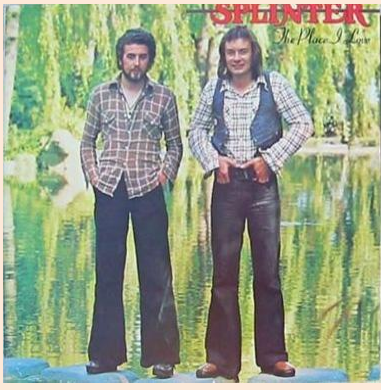

(Unless a specially created inner cover is supplied with Dark Horse LPs, it comes with generic tan Dark Horse inner sleeves)

L-35,317 - SHANKAR FAMILY AND FRIENDS (Shankar Family & Friends)

With sticker 'Special Insert Included' on rear

12" x 24" Insert (front)

12" x 24" Insert (rear)

Sample Record sticker

L-35,318 - THE PLACE I LOVE (Splinter)

Some copies with sticker 'Special Insert Included'

L-35,694 - HARDER TO LIVE (Splinter)

Lyric inner