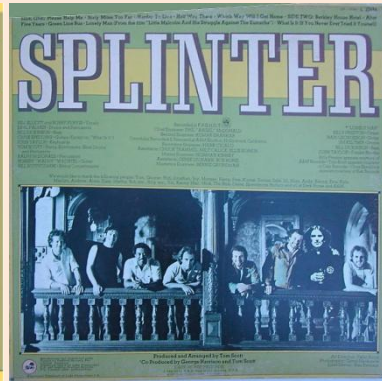

(Unless a specially created inner cover is supplied with Dark Horse LPs, it comes with generic tan Dark Horse inner sleeves)

L-35,317 - SHANKAR FAMILY AND FRIENDS (Shankar Family & Friends)

With sticker 'Special Insert Included' on rear

12" x 24" Insert (front)

12" x 24" Insert (rear)

Sample Record sticker

L-35,318 - THE PLACE I LOVE (Splinter)

Some copies with sticker 'Special Insert Included'

L-35,694 - HARDER TO LIVE (Splinter)

Lyric inner

L-35,714 - JIVA (Jiva)

L-35,754 - MIND YOUR OWN BUSINESS (Henry McCullough)

L-35,777 - RAVI SHANKAR'S MUSIC FESTIVAL FROM INDIA (Ravi Shankar)

DH-3021 - GOOD NEWS (Attitudes)

DH-3073 - TWO MAN BAND (Splinter)