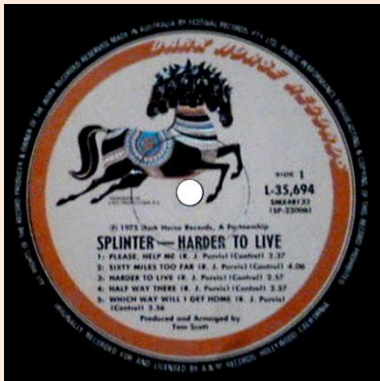

(Unless a specially created inner cover is supplied with Dark Horse LPs, it comes with generic tan Dark Horse inner sleeves)

L-35,317 - SHANKAR FAMILY AND FRIENDS (Shankar Family & Friends)

With sticker 'Special Insert Included' on rear

12" x 24" Insert (front)

12" x 24" Insert (rear)

Sample Record sticker

L-35,318 - THE PLACE I LOVE (Splinter)

Some copies with sticker 'Special Insert Included'

L-35,694 - HARDER TO LIVE (Splinter)

Lyric inner

L-35,714 - JIVA (Jiva)

L-35,754 - MIND YOUR OWN BUSINESS (Henry McCullough)

L-35,777 - RAVI SHANKAR'S MUSIC FESTIVAL FROM INDIA (Ravi Shankar)

DH-3021 - GOOD NEWS (Attitudes)

DH-3073 - TWO MAN BAND (Splinter)