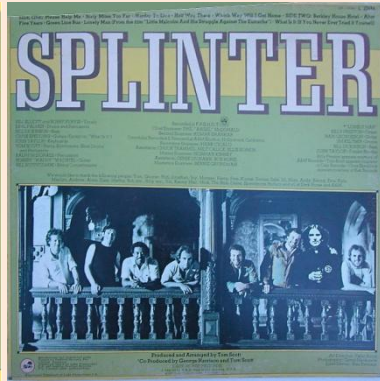

(Unless a specially created inner cover is supplied with Dark Horse LPs, it comes with generic tan Dark Horse inner sleeves)

L-35,317 - SHANKAR FAMILY AND FRIENDS (Shankar Family & Friends)

With sticker 'Special Insert Included' on rear

12" x 24" Insert (front)

12" x 24" Insert (rear)

Sample Record sticker

L-35,318 - THE PLACE I LOVE (Splinter)

Some copies with sticker 'Special Insert Included'

L-35,694 - HARDER TO LIVE (Splinter)

Lyric inner

L-35,714 - JIVA (Jiva)

L-35,754 - MIND YOUR OWN BUSINESS (Henry McCullough)

L-35,777 - RAVI SHANKAR'S MUSIC FESTIVAL FROM INDIA (Ravi Shankar)

DH-3021 - GOOD NEWS (Attitudes)

DH-3073 - TWO MAN BAND (Splinter)