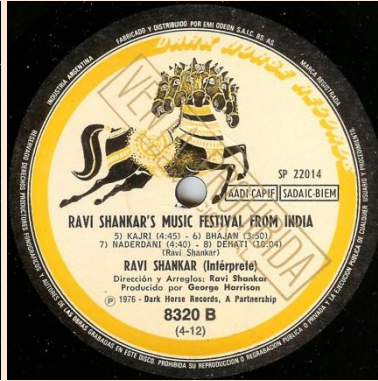

8046 - LA FAMILIA SHANKAR & AMIGOS (=SHANKAR FAMILY & FRIENDS) (Ravi Shankar)

Side opening printed inner

(Folded) 12" One-sided Insert

Promo

8118 - EL LUGAR QUE AMA [=THE PLACE I LOVE] (Splinter)

Promo

scan
needed

8320 - RAVI SHANKAR'S MUSIC FESTIVAL FROM INDIA (Ravi Shankar)

Promo

scan
needed