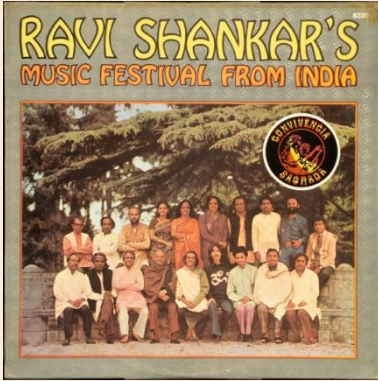

8320 - RAVI SHANKAR'S MUSIC FESTIVAL FROM INDIA (Ravi Shankar)