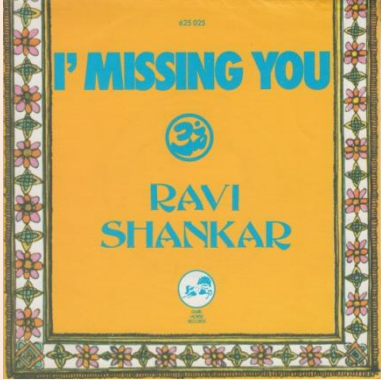

No. 625024 - COSTAFINE TOWN / SOMEBODY'S CITY (Splinter)

625.025 - I AM MISSING YOU / I AM MISSING YOU (Reprise) (Shankar Family & Friends)

Cover type #1

Some copies come with NA sticker on rear cover

Cover type #2