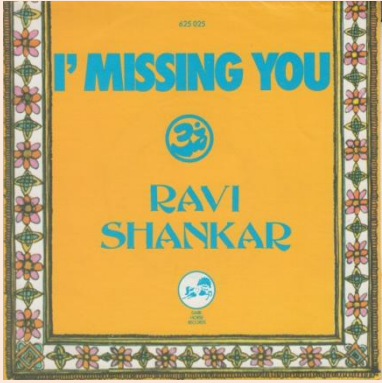

No. 625024 - COSTAFINE TOWN / SOMEBODY'S CITY (Splinter)

625.025 - I AM MISSING YOU / I AM MISSING YOU (Reprise) (Shankar Family & Friends)

Cover type #1

Some copies come with NA sticker on rear cover

Cover type #2