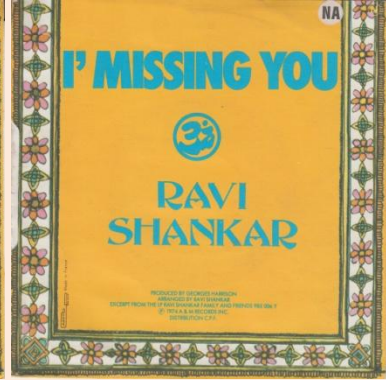

No. 625024 - COSTAFINE TOWN / SOMEBODY'S CITY (Splinter)

625.025 - I AM MISSING YOU / I AM MISSING YOU (Reprise) (Shankar Family & Friends)

Cover type #1

Some copies come with NA sticker on rear cover

Cover type #2