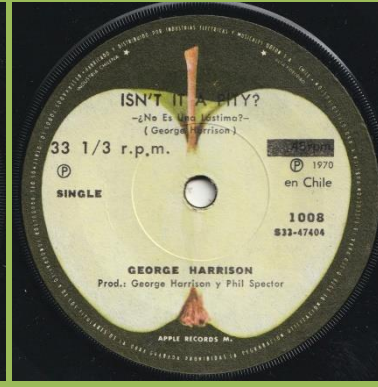

APPLE-24 - WHAT IS LIFE ? / APPLE SCRUFFS

APPLE 1011 - WHAT IS LIFE ? / APPLE SCRUFFS

APPLE-29 - BANGLA-DESH / DEEP BLUE