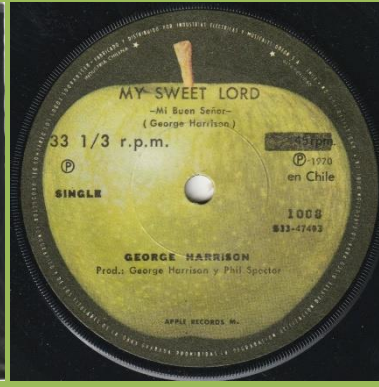

APPLE-24 - WHAT IS LIFE ? / APPLE SCRUFFS

APPLE 1011 - WHAT IS LIFE ? / APPLE SCRUFFS

APPLE-29 - BANGLA-DESH / DEEP BLUE