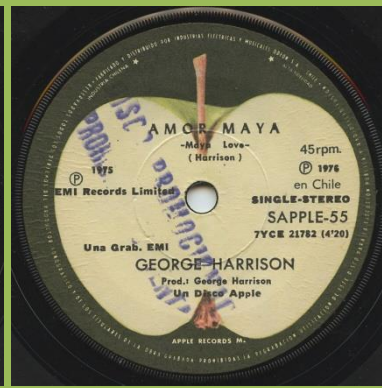

@ starts over The in The Gramophone Co.

APPLE 50 - DING DONG / I DON'T CARE ANYMORE

APPLE SAPPLE 54 - YOU / WORLD OF STONE

Promo stamps, @ starts over M in EMI @ starts over M in EMI

Promo stamps, @ starts over M in EMI @ starts over E in EMI

@ starts over E in EMI

APPLE SAPPLE-55 - THIS GUITAR (CAN'T KEEP FROM CRYING) / MAYA LOVE

1976 aligned with @ on left, placed lower than @ on right 1976 aligned with @ on left, placed lower than @ on right