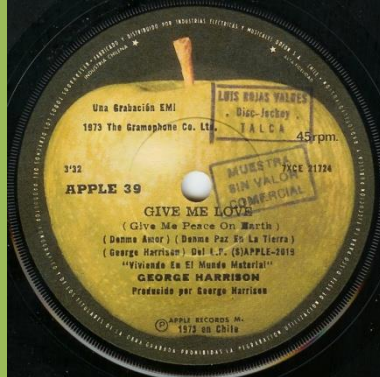

APPLE-29 - BANGLA-DESH / DEEP BLUE

Apple-29 on right side of labels

Apple-29 on left side of labels

APPLE 1015 - BANGLA-DESH / DEEP BLUE

APPLE-39 - GIVE ME LOVE (GIVE ME PEACE ON EARTH) / MISS O'DELL

Without print Eo 300 Precio contado, © 1973 (aligned), timing under Apple 39

© 1973 (not aligned), timing over Apple 39

@ 1973 (not aligned), timing under Apple 39

Timing over Apple 39, without @ before 1973

Space under @ 1973 (not aligned), timing under Apple 39 on both sides

No space under @ 1973 (not aligned), timing under Apple 39 on both sides

With print Eo 300 Precio contado, @ 1973 (aligned), timing under Apple 39

Without print Eo 300 Precio contado, no @ preceding 1973, timing over Apple 39

With print Eo 300 Precio contado, with @ preceding 1973, Apple39 in different font