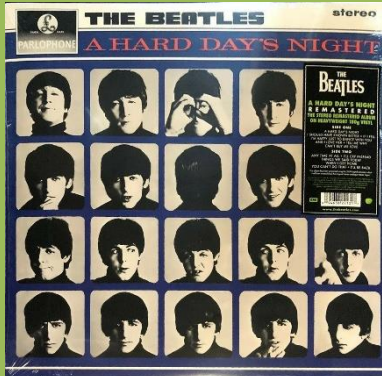

PARLOPHONE 0094638241317 – A HARD DAY'S NIGHT

APPLE logo on sticker on shrink

APPLE CORP.S. print on rear cover, Pressed by PRP
no state of origin mentioned

PARLOPHONE 0094638241416 – BEATLES FOR SALE

APPLE logo on sticker on shrink

APPLE CORP.S. print on inner gatefold cover

Clear MADE IN CANADA sticker

Sticker with Capitol's US-adress

PARLOPHONE 0094638241515 – HELP

APPLE logo on sticker on shrink,
clear MADE IN CANADA sticker on rear