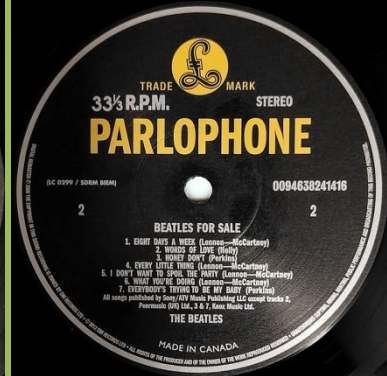

PARLOPHONE 0094638241317 – A HARD DAY'S NIGHT

APPLE logo on sticker on shrink

APPLE CORP.S. print on rear cover, Pressed by PRP
no state of origin mentioned

PARLOPHONE 0094638241416 – BEATLES FOR SALE

APPLE logo on sticker on shrink

APPLE CORP.S. print on inner gatefold cover

Clear MADE IN CANADA sticker

Sticker with Capitol's US-adress

PARLOPHONE 0094638241515 – HELP

APPLE logo on sticker on shrink,
clear MADE IN CANADA sticker on rear