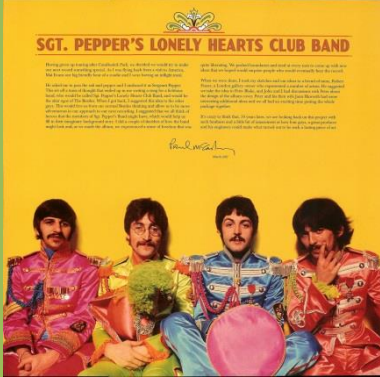

APPLE CORP.S. print on rear cover, Pressed by PRP
no state of origin mentioned

UNIVERSAL/CAPITOL/APPLE B0027772-01/PCS 7027 - SGT. PEPPER'S LONELY HEARTS CLUB BAND [Remixed]

Sticker on shrink

MADE IN CANADA sticker

Cut-out card

Printed inner

APPLE CORPS. print in perimeter

CAPITOL MAL-2835 - MAGICAL MYSTERY TOUR [mono]

Apple logo inside gatefold cover

CAPITOL SMAL-2835 - MAGICAL MYSTERY TOUR

Cover version #1, slick cover without Litho in Canada on spine