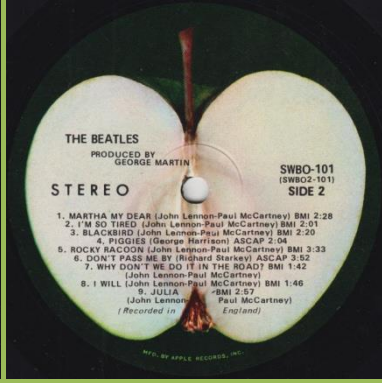

Capitol rainbow label

Cover version #1

Lime green Capitol target label

Cover version #2

Red Capitol target label

Orange Capitol label

Cover version #3

US posterboard cover

Apple logo inside gatefold cover

Booklet

Purple Capitol label

APPLE SWBO 101 – THE BEATLES

Unnumbered front cover

(Some copies come in US covers with No.- or A-number)

Comes with poster and 4 photos

(Photos are larger than US photos)

RCA pressed disc

Compo pressed disc, The Beatles without spaces between letters

Compo pressed disc, The Beatles with wide spaces between letters

Columbia pressed disc (later issue)

APPLE SW 153 – YELLOW SUBMARINE