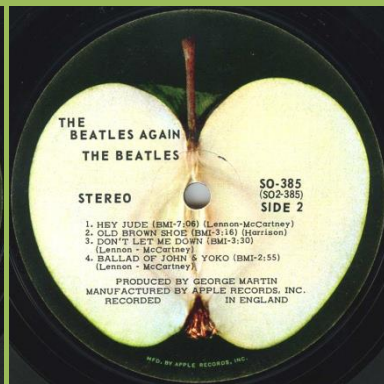

Small spacing under STEREO

Compo pressed disc