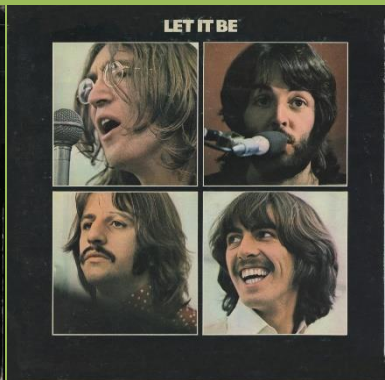

RCA pressed disc

Compo pressed disc

Small spacing under STEREO

Compo pressed disc

Large spacing under STEREO

APPLE SW 385 – HEY JUDE

RCA pressed disc

Compo pressed disc

APPLE SOAL 6351 – LET IT BE

Box front

Box rear

Box LP front

Box LP rear

LET IT BE
Includes
180-page full-color book

Box issue came with the Get Back book printed in UK, LP cover has a white border around the pictures on rear. Some copies came with a sticker on shrink wrap. Can be found with RCA and Compo pressed discs.