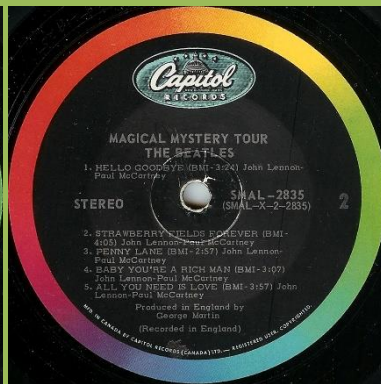

Cut-out card

Printed inner

APPLE CORPS. print in perimeter

CAPITOL MAL-2835 - MAGICAL MYSTERY TOUR [mono]

Apple logo inside gatefold cover

CAPITOL SMAL-2835 - MAGICAL MYSTERY TOUR

Cover version #1, slick cover without Litho in Canada on spine

Apple logo inside gatefold cover

Cover version #2, slick cover with Litho in Canada on spine

Apple logo inside gatefold cover

Cover version #3, posterboard cover with Litho in Canada on spine

Apple logo inside gatefold cover

Capitol rainbow label

Cover version #1

Lime green Capitol target label

Cover version #2

Red Capitol target label

Orange Capitol label

Cover version #3

US posterboard cover

Apple logo inside gatefold cover

Booklet

Purple Capitol label

APPLE SWBO 101 – THE BEATLES

Unnumbered front cover

(Some copies come in US covers with No.- or A-number)

Comes with poster and 4 photos

(Photos are larger than US photos)