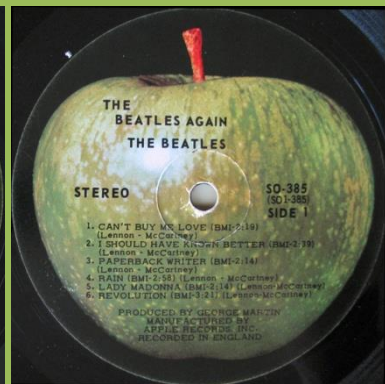

Compo pressed disc

Large spacing under STEREO