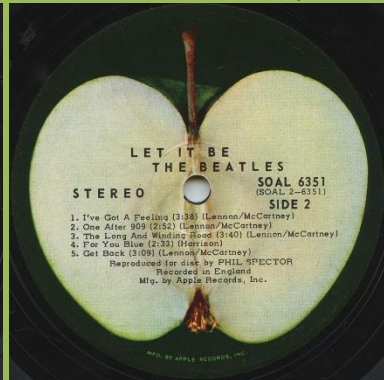

APPLE SOAL 6351 – LET IT BE

Box front

Box rear

Box LP front

Box LP rear

LET IT BE
Includes
180-page full-color book

Box issue came with the Get Back book printed in UK, LP cover has a white border around the pictures on rear. Some copies came with a sticker on shrink wrap. Can be found with RCA and Compo pressed discs.

Box contents

Sticker

Separate LP front

Separate LP rear #1, faint "Distributed in Canada" print

Separate LP rear #2, bold "Distributed in Canada" print

Separate LP rear #3, no "Distributed in Canada" print

RCA pressed disc

(also in box)

Compo pressed disc

(also in box)

APPLE SW 6386 – LET IT BE

RCA pressed disc

Columbia pressed disc

APPLE SKBO 3403 - THE BEATLES / 1962-1966 [2 LP]