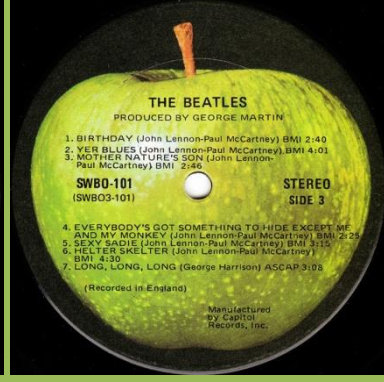

Capitol rainbow label

Cover version #1

Lime green Capitol target label

Cover version #2

Red Capitol target label

Orange Capitol label

Cover version #3

US posterboard cover

Apple logo inside gatefold cover

Booklet

Purple Capitol label

APPLE SWBO 101 – THE BEATLES

Unnumbered front cover

(Some copies come in US covers with No.- or A-number)

Comes with poster and 4 photos

(Photos are larger than US photos)

RCA pressed disc

Compo pressed disc, The Beatles without spaces between letters

Compo pressed disc, The Beatles with wide spaces between letters

Columbia pressed disc (later issue)

APPLE SW 153 – YELLOW SUBMARINE