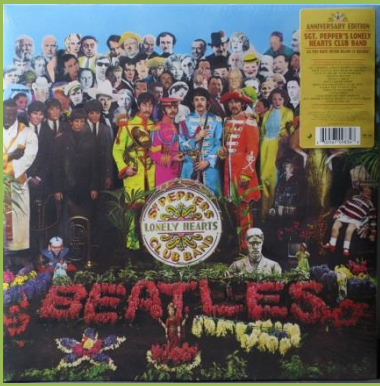

PARLOPHONE 0094638241317 – A HARD DAY'S NIGHT

APPLE logo on sticker on shrink

APPLE CORP.S. print on rear cover, Pressed by PRP
no state of origin mentioned

PARLOPHONE 0094638241416 – BEATLES FOR SALE

APPLE logo on sticker on shrink

APPLE CORP.S. print on inner gatefold cover

Clear MADE IN CANADA sticker

Sticker with Capitol's US-adress

PARLOPHONE 0094638241515 – HELP

APPLE logo on sticker on shrink,
clear MADE IN CANADA sticker on rear

APPLE CORP.S. print on rear cover, Pressed by PRP
no state of origin mentioned

UNIVERSAL/CAPITOL/APPLE B0027772-01/PCS 7027 - SGT. PEPPER'S LONELY HEARTS CLUB BAND [Remixed]

Sticker on shrink

MADE IN CANADA sticker

Cut-out card

Printed inner

APPLE CORPS. print in perimeter

CAPITOL MAL-2835 - MAGICAL MYSTERY TOUR [mono]

Apple logo inside gatefold cover

CAPITOL SMAL-2835 - MAGICAL MYSTERY TOUR

Cover version #1, slick cover without Litho in Canada on spine