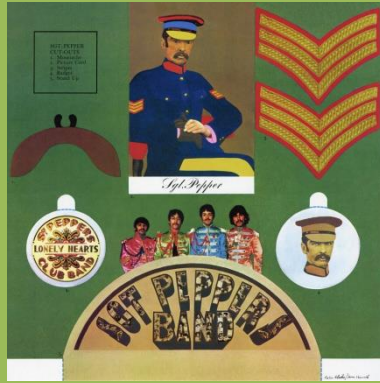

APPLE CORP.S. print on rear cover, Pressed by PRP
no state of origin mentioned

UNIVERSAL/CAPITOL/APPLE B0027772-01/PCS 7027 - SGT. PEPPER'S LONELY HEARTS CLUB BAND [Remixed]

Sticker on shrink

MADE IN CANADA sticker

Cut-out card

Printed inner

APPLE CORPS. print in perimeter

CAPITOL MAL-2835 - MAGICAL MYSTERY TOUR [mono]

Apple logo inside gatefold cover

CAPITOL SMAL-2835 - MAGICAL MYSTERY TOUR

Cover version #1, slick cover without Litho in Canada on spine

Apple logo inside gatefold cover

Cover version #2, slick cover with Litho in Canada on spine

Apple logo inside gatefold cover

Cover version #3, posterboard cover with Litho in Canada on spine

Apple logo inside gatefold cover