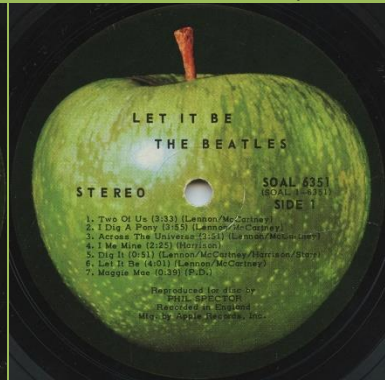

APPLE SOAL 6351 – LET IT BE

Box front

Box rear

Box LP front

Box LP rear

LET IT BE
Includes
180-page full-color book

Box issue came with the Get Back book printed in UK, LP cover has a white border around the pictures on rear. Some copies came with a sticker on shrink wrap. Can be found with RCA and Compo pressed discs.

Box contents

Sticker

Separate LP front

Separate LP rear #1, faint "Distributed in Canada" print

Separate LP rear #2, bold "Distributed in Canada" print

Separate LP rear #3, no "Distributed in Canada" print

RCA pressed disc

(also in box)

Compo pressed disc

(also in box)

APPLE SW 6386 – LET IT BE

RCA pressed disc

Columbia pressed disc

APPLE SKBO 3403 - THE BEATLES / 1962-1966 [2 LP]