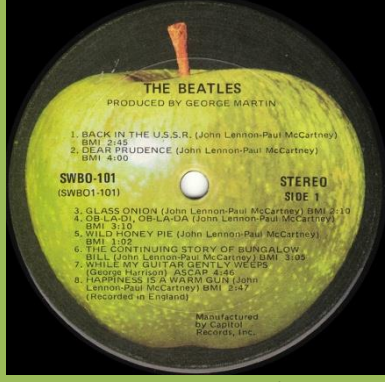

Capitol rainbow label

Cover version #1

Lime green Capitol target label

Cover version #2

Red Capitol target label

Orange Capitol label

Cover version #3

US posterboard cover

Apple logo inside gatefold cover

Booklet

Purple Capitol label

APPLE SWBO 101 – THE BEATLES

Unnumbered front cover

(Some copies come in US covers with No.- or A-number)

Comes with poster and 4 photos

(Photos are larger than US photos)

RCA pressed disc

Compo pressed disc, The Beatles without spaces between letters

Compo pressed disc, The Beatles with wide spaces between letters

Columbia pressed disc (later issue)

APPLE SW 153 – YELLOW SUBMARINE