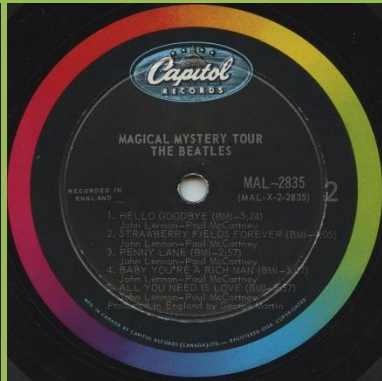

APPLE CORP.S. print on rear cover, Pressed by PRP
no state of origin mentioned

UNIVERSAL/CAPITOL/APPLE B0027772-01/PCS 7027 - SGT. PEPPER'S LONELY HEARTS CLUB BAND [Remixed]

Sticker on shrink

MADE IN CANADA sticker

Cut-out card

Printed inner

APPLE CORPS. print in perimeter

CAPITOL MAL-2835 - MAGICAL MYSTERY TOUR [mono]

Apple logo inside gatefold cover

CAPITOL SMAL-2835 - MAGICAL MYSTERY TOUR

Cover version #1, slick cover without Litho in Canada on spine

Apple logo inside gatefold cover

Cover version #2, slick cover with Litho in Canada on spine

Apple logo inside gatefold cover

Cover version #3, posterboard cover with Litho in Canada on spine

Apple logo inside gatefold cover

Apple logo inside gatefold cover

Booklet

Purple Capitol label

APPLE SWBO 101 – THE BEATLES

Unnumbered front cover

(Some copies come in US covers with No.- or A-number)

Comes with poster and 4 photos

(Photos are larger than US photos)