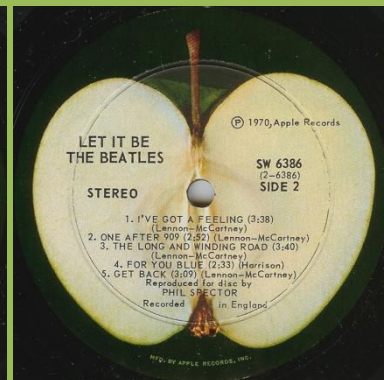

Box contents

Sticker

Separate LP front

Separate LP rear #1, faint "Distributed in Canada" print

Separate LP rear #2, bold "Distributed in Canada" print

Separate LP rear #3, no "Distributed in Canada" print

RCA pressed disc

(also in box)

Compo pressed disc

(also in box)

APPLE SW 6386 – LET IT BE

RCA pressed disc

Columbia pressed disc

APPLE SKBO 3403 - THE BEATLES / 1962-1966 [2 LP]