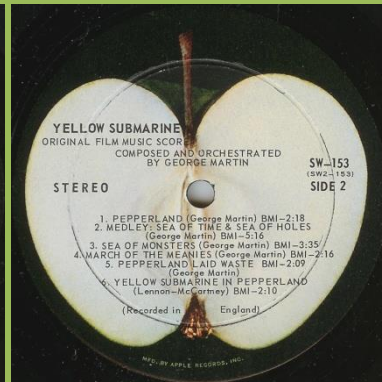

Capitol rainbow label

Cover version #1

Lime green Capitol target label

Cover version #2

Red Capitol target label

Orange Capitol label

Cover version #3

US posterboard cover

Apple logo inside gatefold cover

Booklet

Purple Capitol label

APPLE SWBO 101 – THE BEATLES

Unnumbered front cover

(Some copies come in US covers with No.- or A-number)

Comes with poster and 4 photos

(Photos are larger than US photos)

RCA pressed disc

Compo pressed disc, The Beatles without spaces between letters

Compo pressed disc, The Beatles with wide spaces between letters

Columbia pressed disc (later issue)

APPLE SW 153 – YELLOW SUBMARINE