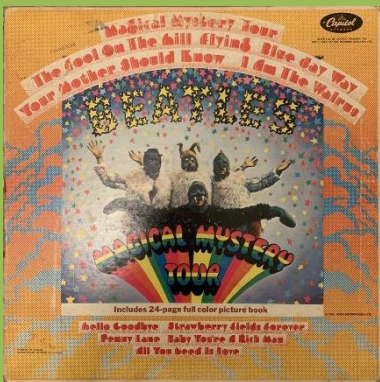

APPLE CORP.S. print on inner gatefold cover

Clear MADE IN CANADA sticker

Sticker with Capitol's US-adress

PARLOPHONE 0094638241515 – HELP

APPLE logo on sticker on shrink,
clear MADE IN CANADA sticker on rear

APPLE CORP.S. print on rear cover, Pressed by PRP
no state of origin mentioned

UNIVERSAL/CAPITOL/APPLE B0027772-01/PCS 7027 - SGT. PEPPER'S LONELY HEARTS CLUB BAND [Remixed]

Sticker on shrink

MADE IN CANADA sticker

Cut-out card

Printed inner

APPLE CORPS. print in perimeter

CAPITOL MAL-2835 - MAGICAL MYSTERY TOUR [mono]

Apple logo inside gatefold cover

CAPITOL SMAL-2835 - MAGICAL MYSTERY TOUR

Cover version #1, slick cover without Litho in Canada on spine

Apple logo inside gatefold cover

Cover version #2, slick cover with Litho in Canada on spine

Apple logo inside gatefold cover

Cover version #3, posterboard cover with Litho in Canada on spine

Apple logo inside gatefold cover