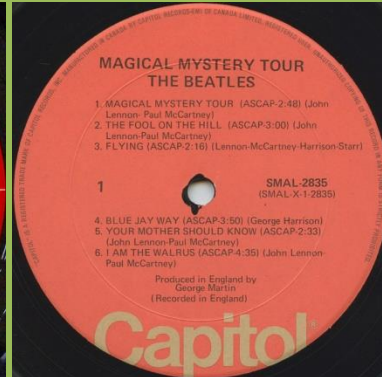

Cut-out card

Printed inner

APPLE CORPS. print in perimeter

CAPITOL MAL-2835 - MAGICAL MYSTERY TOUR [mono]

Apple logo inside gatefold cover

CAPITOL SMAL-2835 - MAGICAL MYSTERY TOUR

Cover version #1, slick cover without Litho in Canada on spine

Apple logo inside gatefold cover

Cover version #2, slick cover with Litho in Canada on spine

Apple logo inside gatefold cover

Cover version #3, posterboard cover with Litho in Canada on spine

Apple logo inside gatefold cover

Capitol rainbow label

Cover version #1

Lime green Capitol target label

Cover version #2

Red Capitol target label

Orange Capitol label

Cover version #3

US posterboard cover

Apple logo inside gatefold cover

Booklet

Purple Capitol label

APPLE SWBO 101 – THE BEATLES

Unnumbered front cover

(Some copies come in US covers with No.- or A-number)

Comes with poster and 4 photos

(Photos are larger than US photos)