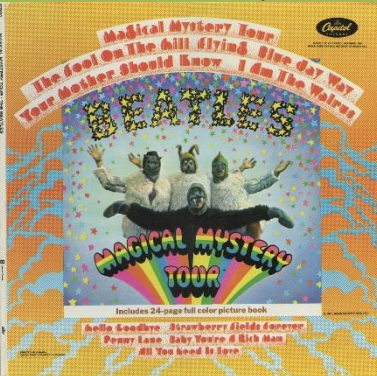

Cut-out card

Printed inner

APPLE CORPS. print in perimeter

CAPITOL MAL-2835 - MAGICAL MYSTERY TOUR [mono]

Apple logo inside gatefold cover

CAPITOL SMAL-2835 - MAGICAL MYSTERY TOUR

Cover version #1, slick cover without Litho in Canada on spine

Apple logo inside gatefold cover

Cover version #2, slick cover with Litho in Canada on spine

Apple logo inside gatefold cover

Cover version #3, posterboard cover with Litho in Canada on spine

Apple logo inside gatefold cover

Capitol rainbow label

Cover version #1

Lime green Capitol target label

Cover version #2

Red Capitol target label

Orange Capitol label

Cover version #3

US posterboard cover

Apple logo inside gatefold cover

Booklet

Purple Capitol label

APPLE SWBO 101 – THE BEATLES

Unnumbered front cover

(Some copies come in US covers with No.- or A-number)

Comes with poster and 4 photos

(Photos are larger than US photos)