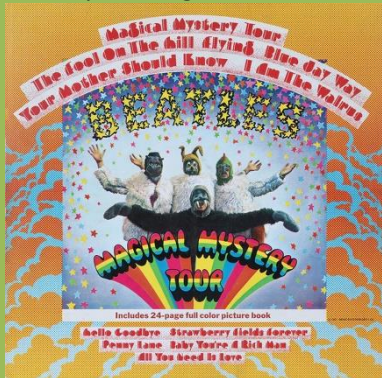

Apple logo inside gatefold cover

Cover version #2, slick cover with Litho in Canada on spine

Apple logo inside gatefold cover

Cover version #3, posterboard cover with Litho in Canada on spine

Apple logo inside gatefold cover

Capitol rainbow label

Cover version #1

Lime green Capitol target label

Cover version #2

Red Capitol target label

Orange Capitol label

Cover version #3

US posterboard cover

Apple logo inside gatefold cover

Booklet

Purple Capitol label

APPLE SWBO 101 – THE BEATLES

Unnumbered front cover

(Some copies come in US covers with No.- or A-number)

Comes with poster and 4 photos

(Photos are larger than US photos)