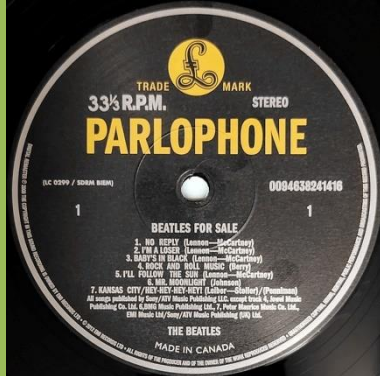

PARLOPHONE 0094638241317 – A HARD DAY'S NIGHT

APPLE logo on sticker on shrink

APPLE CORP.S. print on rear cover, Pressed by PRP
no state of origin mentioned

PARLOPHONE 0094638241416 – BEATLES FOR SALE

APPLE logo on sticker on shrink

APPLE CORP.S. print on inner gatefold cover

Clear MADE IN CANADA sticker

Sticker with Capitol's US-adress

PARLOPHONE 0094638241515 – HELP

APPLE logo on sticker on shrink,
clear MADE IN CANADA sticker on rear