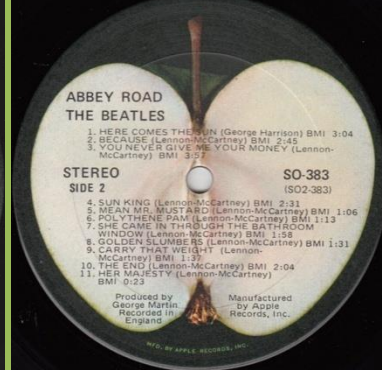

RCA pressed disc

Compo pressed disc, The Beatles without spaces between letters

Compo pressed disc, The Beatles with wide spaces between letters

Columbia pressed disc (later issue)

APPLE SW 153 – YELLOW SUBMARINE

Compo pressed disc

With "Her Majesty"

Columbia pressed disc

With "Her Majesty"

APPLE 0602508048883 - ABBEY ROAD [Remixed] [Picture Disc]

Made In Canada on sticker

Made In Canada on clear sticker on rear cover