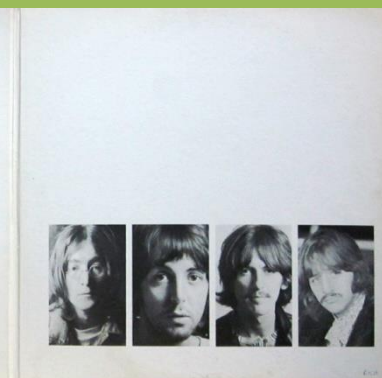

Apple logo inside gatefold cover

Cover version #2, slick cover with Litho in Canada on spine

Apple logo inside gatefold cover

Cover version #3, posterboard cover with Litho in Canada on spine

Apple logo inside gatefold cover

Capitol rainbow label

Cover version #1

Lime green Capitol target label

Cover version #2

Red Capitol target label

Orange Capitol label

Cover version #3

US posterboard cover

Apple logo inside gatefold cover

Booklet

Purple Capitol label

APPLE SWBO 101 – THE BEATLES

Unnumbered front cover

(Some copies come in US covers with No.- or A-number)

Comes with poster and 4 photos

(Photos are larger than US photos)