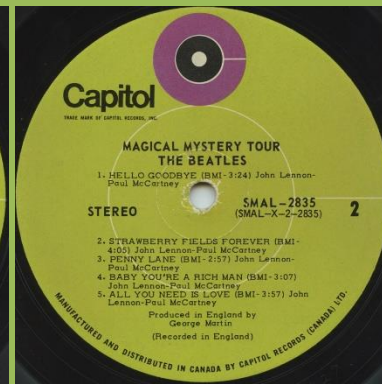

Cut-out card

Printed inner

APPLE CORPS. print in perimeter

CAPITOL MAL-2835 - MAGICAL MYSTERY TOUR [mono]

Apple logo inside gatefold cover

CAPITOL SMAL-2835 - MAGICAL MYSTERY TOUR

Cover version #1, slick cover without Litho in Canada on spine

Apple logo inside gatefold cover

Cover version #2, slick cover with Litho in Canada on spine

Apple logo inside gatefold cover

Cover version #3, posterboard cover with Litho in Canada on spine

Apple logo inside gatefold cover

Capitol rainbow label

Cover version #1

Lime green Capitol target label

Cover version #2

Red Capitol target label

Orange Capitol label

Cover version #3

US posterboard cover

Apple logo inside gatefold cover

Booklet

Purple Capitol label

APPLE SWBO 101 – THE BEATLES

Unnumbered front cover

(Some copies come in US covers with No.- or A-number)

Comes with poster and 4 photos

(Photos are larger than US photos)