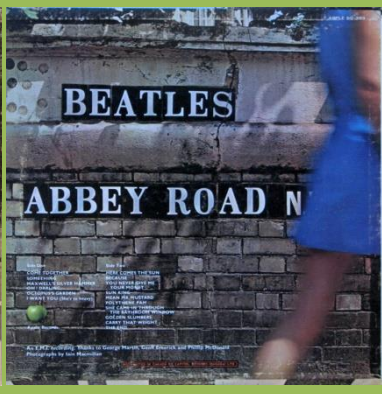

APPLE SO 383 – ABBEY ROAD

Covers with or without Printed in Canada on front