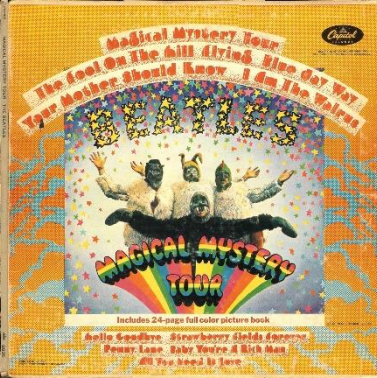

APPLE CORP.S. print on rear cover, Pressed by PRP
no state of origin mentioned

UNIVERSAL/CAPITOL/APPLE B0027772-01/PCS 7027 - SGT. PEPPER'S LONELY HEARTS CLUB BAND [Remixed]

Sticker on shrink

MADE IN CANADA sticker

Cut-out card

Printed inner

APPLE CORPS. print in perimeter

CAPITOL MAL-2835 - MAGICAL MYSTERY TOUR [mono]

Apple logo inside gatefold cover

CAPITOL SMAL-2835 - MAGICAL MYSTERY TOUR

Cover version #1, slick cover without Litho in Canada on spine

Apple logo inside gatefold cover

Cover version #2, slick cover with Litho in Canada on spine

Apple logo inside gatefold cover

Cover version #3, posterboard cover with Litho in Canada on spine

Apple logo inside gatefold cover

Apple logo inside gatefold cover

Booklet

Purple Capitol label

APPLE SWBO 101 – THE BEATLES

Unnumbered front cover

(Some copies come in US covers with No.- or A-number)

Comes with poster and 4 photos

(Photos are larger than US photos)