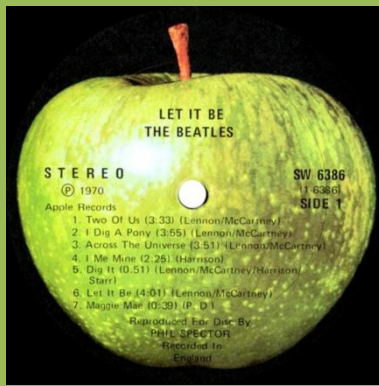

RCA pressed disc

(also in box)

Compo pressed disc

(also in box)

APPLE SW 6386 – LET IT BE

RCA pressed disc

Columbia pressed disc

APPLE SKBO 3403 - THE BEATLES / 1962-1966 [2 LP]