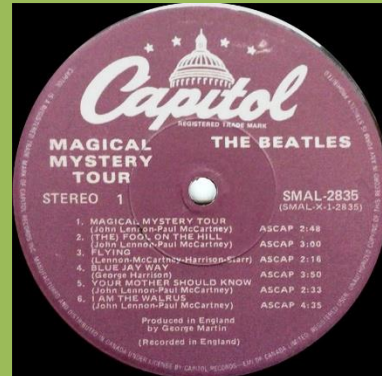

Apple logo inside gatefold cover

Cover version #2, slick cover with Litho in Canada on spine

Apple logo inside gatefold cover

Cover version #3, posterboard cover with Litho in Canada on spine

Apple logo inside gatefold cover

Capitol rainbow label

Cover version #1

Lime green Capitol target label

Cover version #2

Red Capitol target label

Orange Capitol label

Cover version #3

US posterboard cover

Apple logo inside gatefold cover

Booklet

Purple Capitol label

APPLE SWBO 101 – THE BEATLES

Unnumbered front cover

(Some copies come in US covers with No.- or A-number)

Comes with poster and 4 photos

(Photos are larger than US photos)