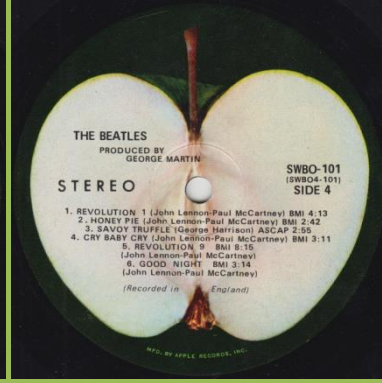

Capitol rainbow label

Cover version #1

Lime green Capitol target label

Cover version #2

Red Capitol target label

Orange Capitol label

Cover version #3

US posterboard cover

Apple logo inside gatefold cover

Booklet

Purple Capitol label

APPLE SWBO 101 – THE BEATLES

Unnumbered front cover

(Some copies come in US covers with No.- or A-number)

Comes with poster and 4 photos

(Photos are larger than US photos)

RCA pressed disc

Compo pressed disc, The Beatles without spaces between letters

Compo pressed disc, The Beatles with wide spaces between letters

Columbia pressed disc (later issue)

APPLE SW 153 – YELLOW SUBMARINE