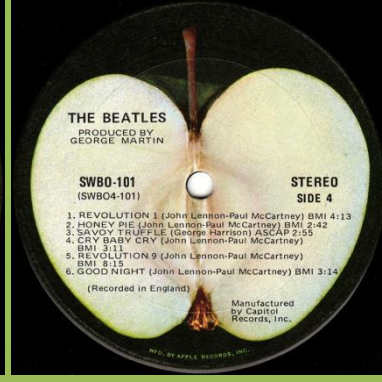

Capitol rainbow label

Cover version #1

Lime green Capitol target label

Cover version #2

Red Capitol target label

Orange Capitol label

Cover version #3

US posterboard cover

Apple logo inside gatefold cover

Booklet

Purple Capitol label

APPLE SWBO 101 – THE BEATLES

Unnumbered front cover

(Some copies come in US covers with No.- or A-number)

Comes with poster and 4 photos

(Photos are larger than US photos)

RCA pressed disc

Compo pressed disc, The Beatles without spaces between letters

Compo pressed disc, The Beatles with wide spaces between letters

Columbia pressed disc (later issue)

APPLE SW 153 – YELLOW SUBMARINE