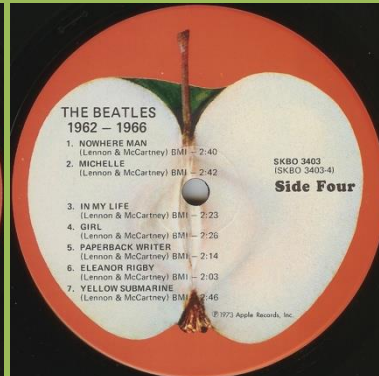

Compo pressed discs