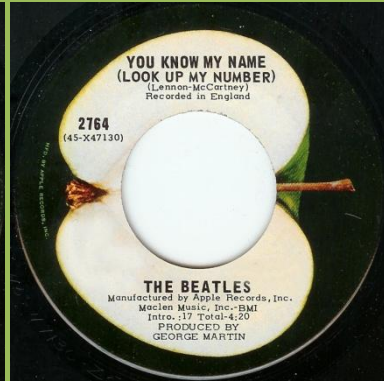

APPLE 2276 - HEY JUDE / REVOLUTION

Compo pressing. Some copies come with A-side label without print; supposedly this is a promo edition.

Compo pressing

RCA pressing. Some copies come with A-side label without print; supposedly this is a promo edition.

RCA pressing

APPLE 2490 - GET BACK / DON'T LET ME DOWN

Compo pressing, no Manufactured by Capitol Records print

Compo pressing, Manufactured by Capitol Records print under Preston (A-side)

Compo pressing, Manufactured by Capitol Records print on bottom of label (A-side)

RCA pressing

APPLE 2531 - THE BALLAD OF JOHN AND YOKO / OLD BROWN SHOE

USA (East Coast) picture sleeve

Compo pressing

RCA pressing

APPLE 2654 - COME TOGETHER / SOMETHING

Compo pressing. Withdrawn because of reversed sides.

Compo pressing with corrected labels

RCA pressing

APPLE 2764 - LET IT BE / YOU KNOW MY NAME (LOOK UP THE NUMBER)

USA (East Coast) picture sleeve

Compo pressing

RCA pressing

APPLE 2832 - THE LONG AND WINDING ROAD / FOR YOU BLUE