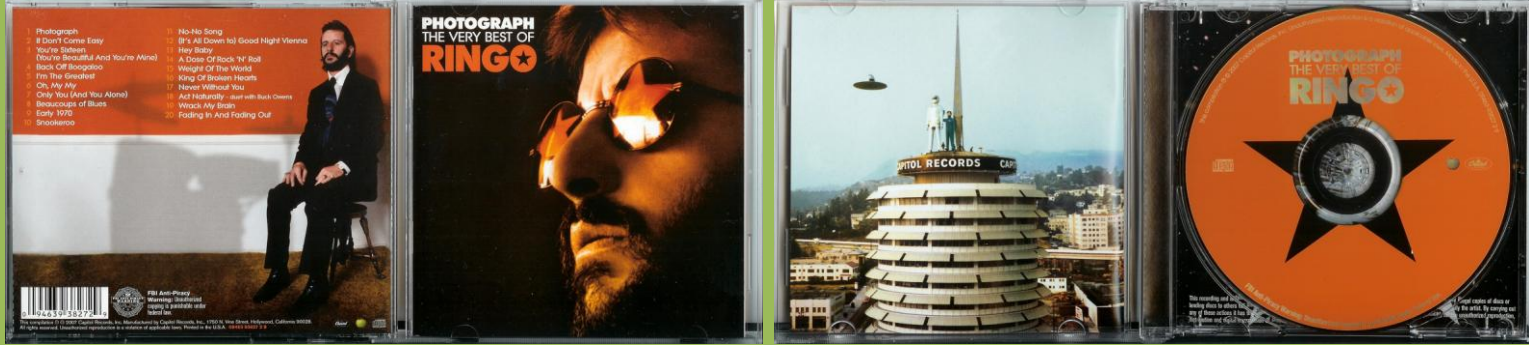

Cut-out back insert

Sticker on booklet

Promo print on disc

CAPITOL/APPLE /BMG D 112829 – BEAUCOUPS OF BLUES

CAPITOL/APPLE CDP 7 95637 2 - RINGO

Some early copies come in long boxes

Sticker on shrink on some copies

Cut-out back insert

Promo print on disc

Sticker on shrink

Inner tray with track list

CAPITOL/APPLE 509995 04932 27 – PHOTOGRAPH THE VERY BEST OF RINGO [CD/DVD pack]

Sticker on shrink of cardboard folder

CD

DVD