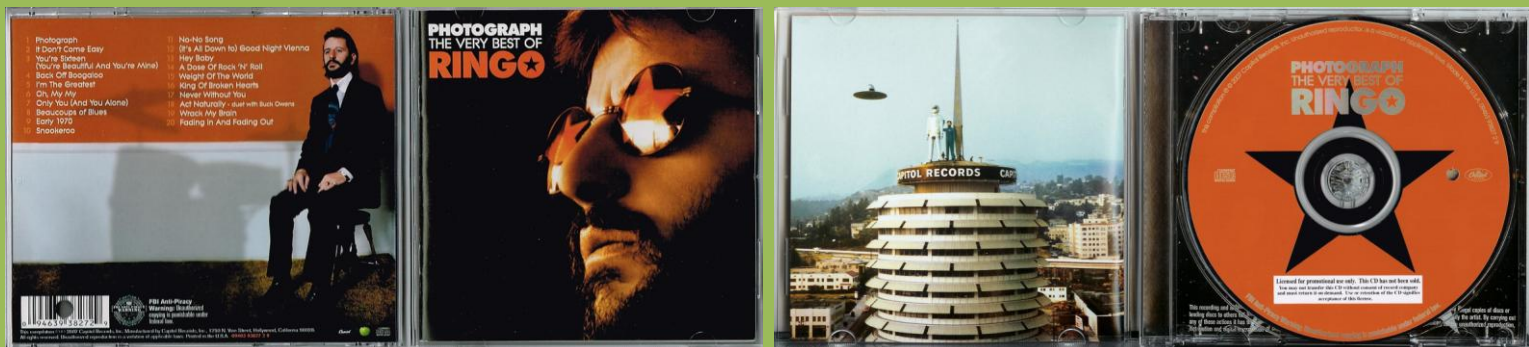

Promo print on disc

CAPITOL/APPLE 09463 93827 2 9 – PHOTOGRAPH THE VERY BEST OF RINGO

Cut-out back insert