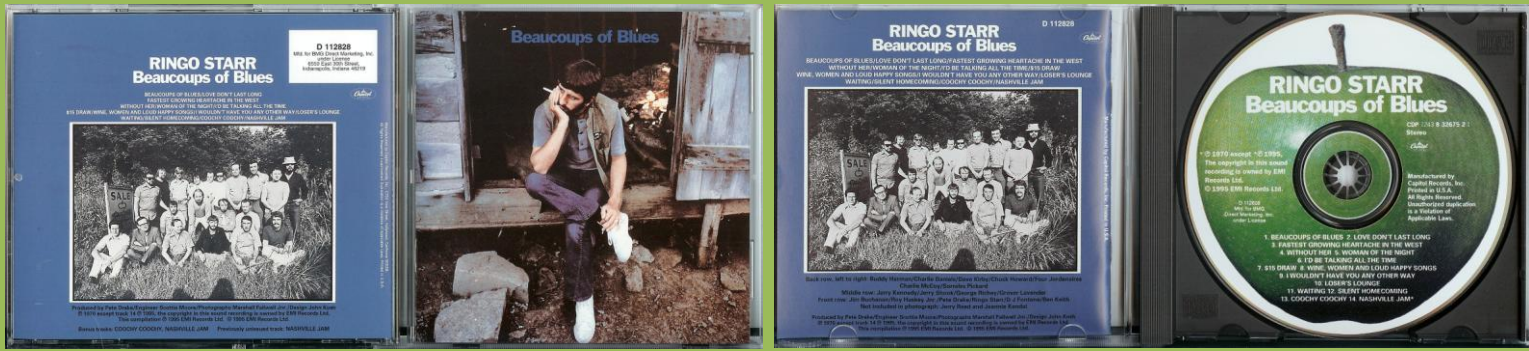

CAPITOL/APPLE CDP 0777 7 98615 2 1 – SENTIMENTAL JOURNEY

Cut-out back insert

Sticker on booklet

Promo print on disc

CAPITOL/APPLE /BMG D 112829 – SENTIMENTAL JOURNEY

CAPITOL/APPLE /BMG D 112829 – BEAUCOUPS OF BLUES

Cut-out back insert

Sticker on booklet

Promo print on disc

CAPITOL/APPLE /BMG D 112829 – BEAUCOUPS OF BLUES

CAPITOL/APPLE CDP 7 95637 2 - RINGO

Some early copies come in long boxes

Sticker on shrink on some copies

Cut-out back insert

Promo print on disc

Sticker on shrink

Inner tray with track list

CAPITOL/APPLE 509995 04932 27 – PHOTOGRAPH THE VERY BEST OF RINGO [CD/DVD pack]

Sticker on shrink of cardboard folder

CD

DVD

Inner tray with track list

CAPITOL/APPLE /UNIVERSAL MUSIC B0021508-02 – RINGO STARR ICON

Sticker on shrink

Small apple logo on disc