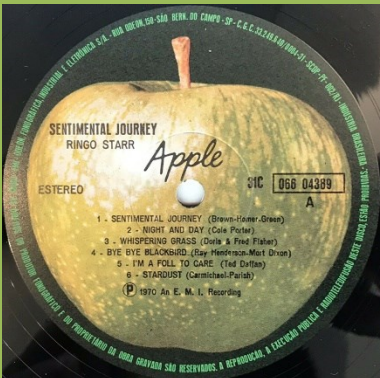

APPLE BTL 1012 – SENTIMENTAL JOURNEY [fold-down mono]

Plastic cover

APPLE SBTL 1012 – SENTIMENTAL JOURNEY

Cover type 1) plastic cover, ESTEREO sticker on front

Cover type 2) no release number on front, ESTEREO print and additional 31C number on rear

Printed perimeter

APPLE 31C 066-04389 – SENTIMENTAL JOURNEY

Unboxed C.G.C. code in perimeter

Boxed C.G.C. code in perimeter

APPLE BTL (BTX) 1014 – BEAUCOUPS OF BLUES [fold-down mono]

APPLE BTL (SBTX) 1014 – BEAUCOUPS OF BLUES

ESTEREO sticker on front

APPLE BTL 1014 / 31C 066 04583D – BEAUCOUPS OF BLUES

APPLE SBTX 1027 – RINGO

Booklet

APPLE SBTL 1032 – GOODNIGHT VIENNA

Cover type 1) release number on front

Cover type 2) no release number on front, ESTEREO print and additional 31C number on rear

Inner sleeve

APPLE SBTL 1037 – BLAST FROM YOUR PAST

Inner sleeve

ODEON SDP-545 - DISCO PROMOCIONAL INVENDÁVEL (Various) For Promotion Only

Features: Band On The Run, Mrs. Vandebilt, Bluebird (Paul McCartney), Mind Games, Bring On The Lucie (Freeda People), Out The Blue (John Lennon), Oh My My, I'm The Greatest (Ringo Starr)