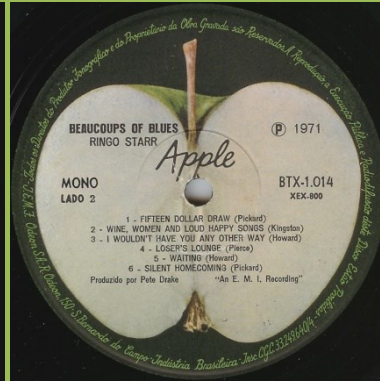

APPLE BTL 1012 – SENTIMENTAL JOURNEY [fold-down mono]

Plastic cover

APPLE SBTL 1012 – SENTIMENTAL JOURNEY

Cover type 1) plastic cover, ESTEREO sticker on front

Cover type 2) no release number on front, ESTEREO print and additional 31C number on rear

Printed perimeter

APPLE 31C 066-04389 – SENTIMENTAL JOURNEY

Unboxed C.G.C. code in perimeter

Boxed C.G.C. code in perimeter

APPLE BTL (BTX) 1014 – BEAUCOUPS OF BLUES [fold-down mono]

APPLE BTL (SBTX) 1014 – BEAUCOUPS OF BLUES

ESTEREO sticker on front

APPLE BTL 1014 / 31C 066 04583D – BEAUCOUPS OF BLUES

APPLE SBTX 1027 – RINGO

Booklet

APPLE SBTL 1032 – GOODNIGHT VIENNA

Cover type 1) release number on front

Cover type 2) no release number on front, ESTEREO print and additional 31C number on rear

Inner sleeve

APPLE SBTL 1037 – BLAST FROM YOUR PAST

Inner sleeve

ODEON SDP-545 - DISCO PROMOCIONAL INVENDÁVEL (Various) For Promotion Only

Features: Band On The Run, Mrs. Vandebilt, Bluebird (Paul McCartney), Mind Games, Bring On The Lucie (Freeda People), Out The Blue (John Lennon), Oh My My, I'm The Greatest (Ringo Starr)