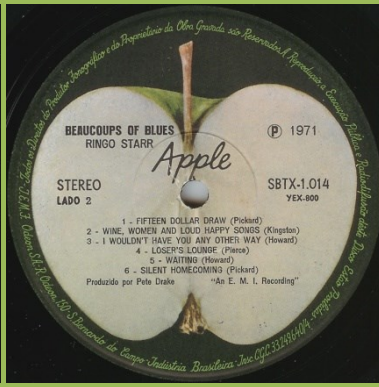

APPLE BTL 1012 – SENTIMENTAL JOURNEY [fold-down mono]

Plastic cover

APPLE SBTL 1012 – SENTIMENTAL JOURNEY

Cover type 1) plastic cover, ESTEREO sticker on front

Cover type 2) no release number on front, ESTEREO print and additional 31C number on rear

Printed perimeter

APPLE 31C 066-04389 – SENTIMENTAL JOURNEY

Unboxed C.G.C. code in perimeter

Boxed C.G.C. code in perimeter

APPLE BTL (BTX) 1014 – BEAUCOUPS OF BLUES [fold-down mono]

APPLE BTL (SBTX) 1014 – BEAUCOUPS OF BLUES

ESTEREO sticker on front

APPLE BTL 1014 / 31C 066 04583D – BEAUCOUPS OF BLUES

APPLE SBTX 1027 – RINGO

Booklet

APPLE SBTL 1032 – GOODNIGHT VIENNA

Cover type 1) release number on front

Cover type 2) no release number on front, ESTEREO print and additional 31C number on rear

Inner sleeve

APPLE SBTL 1037 – BLAST FROM YOUR PAST

Inner sleeve

ODEON SDP-545 - DISCO PROMOCIONAL INVENDÁVEL (Various) For Promotion Only

Features: Band On The Run, Mrs. Vandebilt, Bluebird (Paul McCartney), Mind Games, Bring On The Lucie (Freeda People), Out The Blue (John Lennon), Oh My My, I'm The Greatest (Ringo Starr)