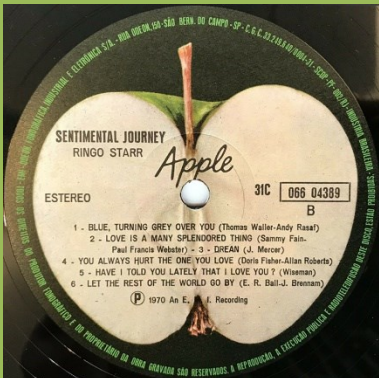

APPLE BTL 1012 – SENTIMENTAL JOURNEY [fold-down mono]

Plastic cover

APPLE SBTL 1012 – SENTIMENTAL JOURNEY

Cover type 1) plastic cover, ESTEREO sticker on front

Cover type 2) no release number on front, ESTEREO print and additional 31C number on rear

Printed perimeter

APPLE 31C 066-04389 – SENTIMENTAL JOURNEY

Unboxed C.G.C. code in perimeter

Boxed C.G.C. code in perimeter

APPLE BTL (BTX) 1014 – BEAUCOUPS OF BLUES [fold-down mono]

APPLE BTL (SBTX) 1014 – BEAUCOUPS OF BLUES

ESTEREO sticker on front

APPLE BTL 1014 / 31C 066 04583D – BEAUCOUPS OF BLUES

APPLE SBTX 1027 – RINGO

Booklet

APPLE SBTL 1032 – GOODNIGHT VIENNA

Cover type 1) release number on front

Cover type 2) no release number on front, ESTEREO print and additional 31C number on rear

Inner sleeve

APPLE SBTL 1037 – BLAST FROM YOUR PAST

Inner sleeve

ODEON SDP-545 - DISCO PROMOCIONAL INVENDÁVEL (Various) For Promotion Only

Features: Band On The Run, Mrs. Vandebilt, Bluebird (Paul McCartney), Mind Games, Bring On The Lucie (Freeda People), Out The Blue (John Lennon), Oh My My, I'm The Greatest (Ringo Starr)