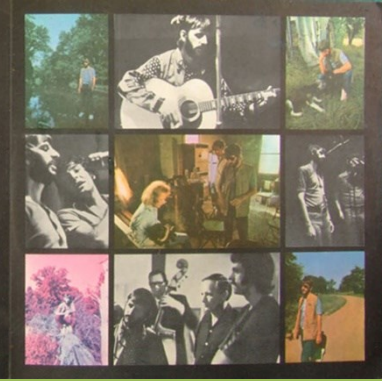

APPLE BTL 1012 – SENTIMENTAL JOURNEY [fold-down mono]

Plastic cover

APPLE SBTL 1012 – SENTIMENTAL JOURNEY

Cover type 1) plastic cover, ESTEREO sticker on front

Cover type 2) no release number on front, ESTEREO print and additional 31C number on rear

Printed perimeter

APPLE 31C 066-04389 – SENTIMENTAL JOURNEY

Unboxed C.G.C. code in perimeter

Boxed C.G.C. code in perimeter

APPLE BTL (BTX) 1014 – BEAUCOUPS OF BLUES [fold-down mono]

APPLE BTL (SBTX) 1014 – BEAUCOUPS OF BLUES

ESTEREO sticker on front

APPLE BTL 1014 / 31C 066 04583D – BEAUCOUPS OF BLUES

APPLE SBTX 1027 – RINGO

Booklet

APPLE SBTL 1032 – GOODNIGHT VIENNA

Cover type 1) release number on front

Cover type 2) no release number on front, ESTEREO print and additional 31C number on rear

Inner sleeve

APPLE SBTL 1037 – BLAST FROM YOUR PAST

Inner sleeve

ODEON SDP-545 - DISCO PROMOCIONAL INVENDÁVEL (Various) For Promotion Only

Features: Band On The Run, Mrs. Vandebilt, Bluebird (Paul McCartney), Mind Games, Bring On The Lucie (Freeda People), Out The Blue (John Lennon), Oh My My, I'm The Greatest (Ringo Starr)