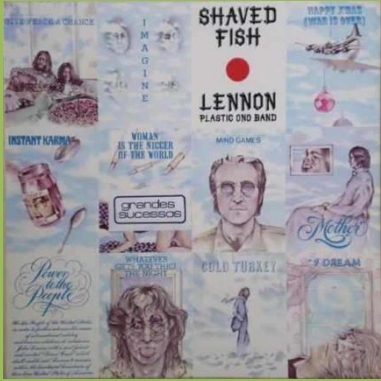

Booklet

Also in Lennon 8 LP Box

APPLE SBTL-1034 – ROCK 'N' ROLL

Handwritten perimeter

Printed perimeter

APPLE 31C 066 05834 – ROCK 'N' ROLL

Unboxed C.G.C. code in perimeter

Also in Lennon 8 LP Box

Boxed C.G.C. code in perimeter

Small perimeter print

APPLE SBTL-1036 – SHAVED FISH

Printed inner

Handwritten perimeter

Printed perimeter

APPLE 31C 066 05987 – SHAVED FISH

Printed inner