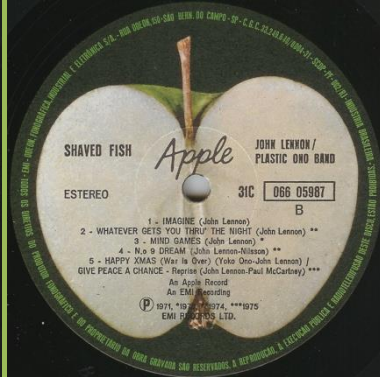

Boxed C.G.C. code in perimeter

Small perimeter print

APPLE SBTL-1036 – SHAVED FISH

Printed inner

Handwritten perimeter

Printed perimeter

APPLE 31C 066 05987 – SHAVED FISH

Printed inner

Large perimeter print, unboxed Also in Lennon 8 LP Box C.G.C. code in perimeter

Large perimeter print, boxed C.G.C. code in perimeter

Raised label edge, small perimeter print

Dish label, raised label edge, small perimeter print

APPLE 31C 105.987-1 – SHAVED FISH

**APPLE 31C ..... – JOHN LENNON [8 LP box]**

*Contains all Lennon Apple LPs from Live Peace In Toronto to Shaved Fish (31C release numbers as mentioned above)*

**ODEON SDP-545 – DISCO PROMOCIONAL INVENDÁVEL (Various) For Promotion Only**