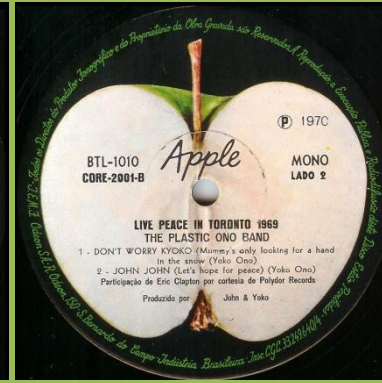

**APPLE BTL-1010 - LIVE PEACE IN TORONTO 1969 [fold-down mono]**

Plastic cover

**APPLE SBTL-1010 - LIVE PEACE IN TORONTO 1969**

Plastic cover, gold ESTEREOFONICO sticker on front

**APPLE 31C 064 90877 - LIVE PEACE IN TORONTO 1969**

Also in Lennon 8 LP Box

**APPLE SBTL-1030 - JOHN LENNON/PLASTIC ONO BAND**

Sticker on front cover

Black inner sleeve

**APPLE 31C 066 04703 – JOHN LENNON/PLASTIC ONO BAND**

*Handwritten perimeter*

*Printed perimeter*

*Also in Lennon 8 LP Box*

*Green Apple*

**APPLE BTL-1016 – IMAGINE [fold-down mono]**

*Plastic cover, gold MONAURAL sticker on front*

*Die cut inner sleeve*

**APPLE SBTL-1016 – IMAGINE**

Plastic cover type 1) Gold embossed ESTEREOFONICO print on front