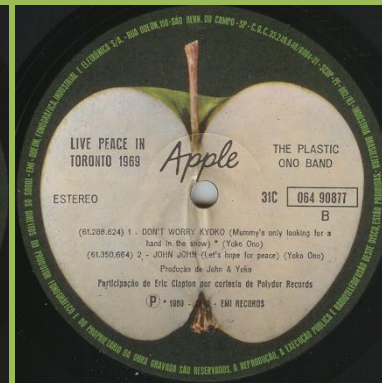

**APPLE BTL-1010 - LIVE PEACE IN TORONTO 1969 [fold-down mono]**

Plastic cover

**APPLE SBTL-1010 - LIVE PEACE IN TORONTO 1969**

Plastic cover, gold ESTEREOFONICO sticker on front

**APPLE 31C 064 90877 - LIVE PEACE IN TORONTO 1969**

Also in Lennon 8 LP Box

**APPLE SBTL-1030 - JOHN LENNON/PLASTIC ONO BAND**

Sticker on front cover

Black inner sleeve

**APPLE 31C 066 04703 – JOHN LENNON/PLASTIC ONO BAND**

*Handwritten perimeter*

*Printed perimeter*

*Also in Lennon 8 LP Box*

*Green Apple*

**APPLE BTL-1016 – IMAGINE [fold-down mono]**

*Plastic cover, gold MONAURAL sticker on front*

*Die cut inner sleeve*

**APPLE SBTL-1016 – IMAGINE**

Plastic cover type 1) Gold embossed ESTEREOFONICO print on front