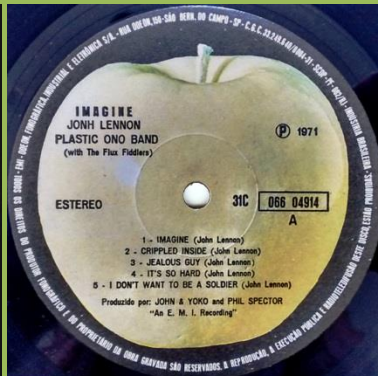

**APPLE BTL-1010 - LIVE PEACE IN TORONTO 1969 [fold-down mono]**

Plastic cover

**APPLE SBTL-1010 - LIVE PEACE IN TORONTO 1969**

Plastic cover, gold ESTEREOFONICO sticker on front

**APPLE 31C 064 90877 - LIVE PEACE IN TORONTO 1969**

Also in Lennon 8 LP Box

**APPLE SBTL-1030 - JOHN LENNON/PLASTIC ONO BAND**

Sticker on front cover

Black inner sleeve

**APPLE 31C 066 04703 – JOHN LENNON/PLASTIC ONO BAND**

*Handwritten perimeter*

*Printed perimeter*

Die-cut inner sleeve (B&W)

Some copies come with Blue & White non die-cut inner sleeve

Postcard

Un-numbered poster

Handwritten perimeter

Cover type 1

Printed perimeter, unboxed  
C.G.C. code in perimeter

Cover type 1

Printed perimeter, boxed C.G.C. Cover type 1 code in perimeter

Green Apple

Also in Lennon 8 LP Box Cover type 2

APPLE SBTL 1019/1020 – SOME TIME IN NEW YORK CITY [2-LP]

Printed inners

APPLE 31C 166 05137/8 – SOME TIME IN NEW YORK CITY [2-LP]