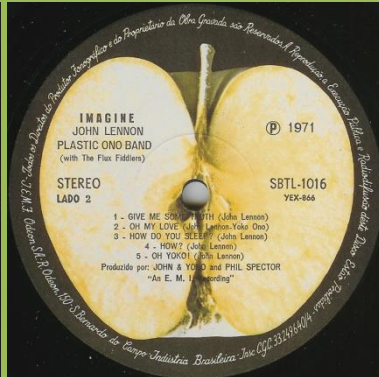

Also in Lennon 8 LP Box

**APPLE SBTL-1030 - JOHN LENNON/PLASTIC ONO BAND**

Sticker on front cover

Black inner sleeve

**APPLE 31C 066 04703 – JOHN LENNON/PLASTIC ONO BAND**

*Handwritten perimeter*

*Printed perimeter*

*Also in Lennon 8 LP Box*

*Green Apple*

**APPLE BTL-1016 – IMAGINE [fold-down mono]**

*Plastic cover, gold MONAURAL sticker on front*

*Die cut inner sleeve*

**APPLE SBTL-1016 – IMAGINE**

Plastic cover type 1) Gold embossed ESTEREOFONICO print on front

Plastic cover type 2) Yellow ESTEREOFONICO sticker on front

Cover type 3) laminated, release number on front

Cover type 4) laminated, ESTEREO on rear

Die-cut inner sleeve cover type 1 & 2

Non die-cut inner sleeve cover type 3 & 4

Post card

Un-numbered poster

APPLE 31C 066 04914 – IMAGINE

Cover type 1) no Yoko Ono quote on rear

Cover type 2) with Yoko Ono quote on rear

Cover type 3) without DISCO E CULTURA print

Non die-cut inner sleeve (B&W)