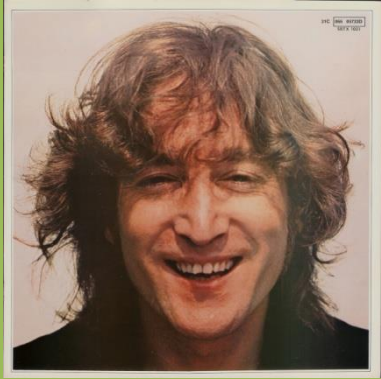

Unboxed C.G.C. code in perimeter

Also in Lennon 8 LP Box

Boxed C.G.C. code in perimeter

**APPLE SBTX-1031 – WALLS AND BRIDGES**

Printed inner

Booklet

**APPLE 31C 066 05733 D – WALLS AND BRIDGES**

Printed inner