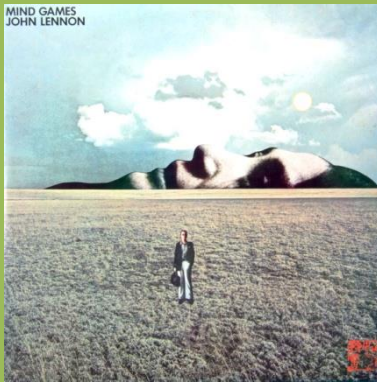

Printed inners

Also in Lennon 8 LP Box

APPLE SBTL-1028 – MIND GAMES

Laminated cover

Printed inner

**APPLE 31C 066 05491 – MIND GAMES**

Matte cover

Printed inner