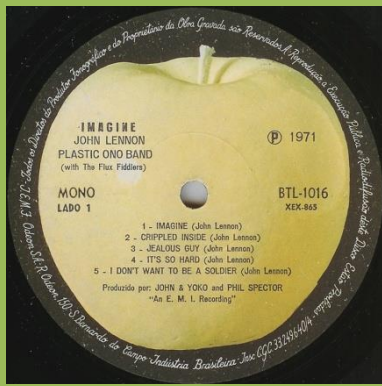

**APPLE BTL-1010 - LIVE PEACE IN TORONTO 1969 [fold-down mono]**

Plastic cover

**APPLE SBTL-1010 - LIVE PEACE IN TORONTO 1969**

Plastic cover, gold ESTEREOFONICO sticker on front

**APPLE 31C 064 90877 - LIVE PEACE IN TORONTO 1969**

Also in Lennon 8 LP Box

**APPLE SBTL-1030 - JOHN LENNON/PLASTIC ONO BAND**

Sticker on front cover

Black inner sleeve

**APPLE 31C 066 04703 – JOHN LENNON/PLASTIC ONO BAND**

*Handwritten perimeter*

*Printed perimeter*

*Also in Lennon 8 LP Box*

*Green Apple*

**APPLE BTL-1016 – IMAGINE [fold-down mono]**

*Plastic cover, gold MONAURAL sticker on front*

*Die cut inner sleeve*

**APPLE SBTL-1016 – IMAGINE**

Plastic cover type 1) Gold embossed ESTEREOFONICO print on front

Plastic cover type 2) Yellow ESTEREOFONICO sticker on front

Cover type 3) laminated, release number on front

Cover type 4) laminated, ESTEREO on rear

Die-cut inner sleeve cover type 1 & 2

Non die-cut inner sleeve cover type 3 & 4