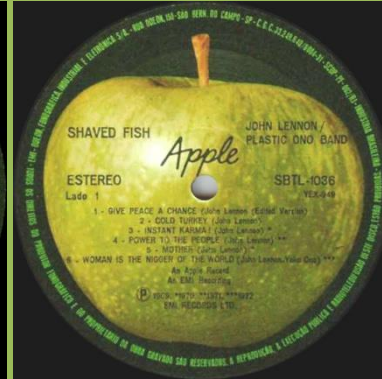

Booklet

Also in Lennon 8 LP Box

APPLE SBTL-1034 – ROCK 'N' ROLL

Handwritten perimeter

Printed perimeter

APPLE 31C 066 05834 – ROCK 'N' ROLL

Unboxed C.G.C. code in perimeter

Also in Lennon 8 LP Box

Boxed C.G.C. code in perimeter

Small perimeter print

APPLE SBTL-1036 – SHAVED FISH

Printed inner

Handwritten perimeter

Printed perimeter

APPLE 31C 066 05987 – SHAVED FISH

Printed inner