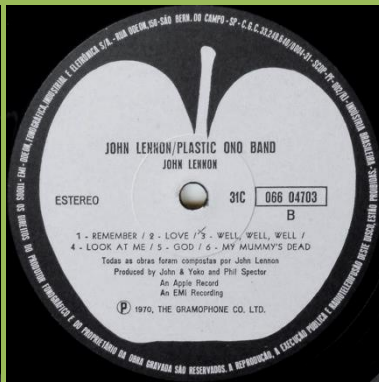

**APPLE BTL-1010 - LIVE PEACE IN TORONTO 1969 [fold-down mono]**

Plastic cover

**APPLE SBTL-1010 - LIVE PEACE IN TORONTO 1969**

Plastic cover, gold ESTEREOFONICO sticker on front

**APPLE 31C 064 90877 - LIVE PEACE IN TORONTO 1969**

Also in Lennon 8 LP Box

**APPLE SBTL-1030 - JOHN LENNON/PLASTIC ONO BAND**

Sticker on front cover

Black inner sleeve

**APPLE 31C 066 04703 – JOHN LENNON/PLASTIC ONO BAND**

*Handwritten perimeter*

*Printed perimeter*

*Also in Lennon 8 LP Box*

*Green Apple*

**APPLE BTL-1016 – IMAGINE [fold-down mono]**

*Plastic cover, gold MONAURAL sticker on front*

*Die cut inner sleeve*

**APPLE SBTL-1016 – IMAGINE**

Plastic cover type 1) Gold embossed ESTEREOFONICO print on front