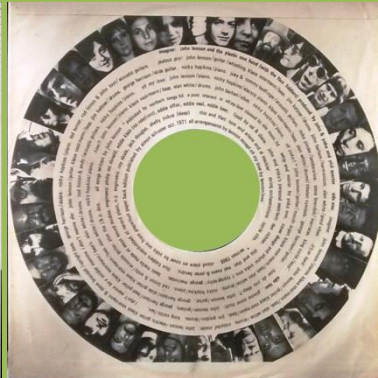

Post card

Un-numbered poster

APPLE 31C 066 04914 – IMAGINE

Cover type 1) no Yoko Ono quote on rear

Cover type 2) with Yoko Ono quote on rear

Cover type 3) without DISCO E CULTURA print

Non die-cut inner sleeve (B&W)

Die-cut inner sleeve (B&W)

Some copies come with Blue & White non die-cut inner sleeve

Postcard

Un-numbered poster

Handwritten perimeter

Cover type 1

Printed perimeter, unboxed  
C.G.C. code in perimeter

Cover type 1