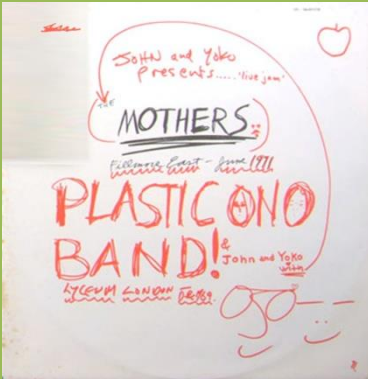

Die-cut inner sleeve (B&W)

Some copies come with Blue & White non die-cut inner sleeve

Postcard

Un-numbered poster

Handwritten perimeter

Cover type 1

Printed perimeter, unboxed  
C.G.C. code in perimeter

Cover type 1

Printed perimeter, boxed C.G.C. Cover type 1 code in perimeter

Green Apple

Also in Lennon 8 LP Box Cover type 2

APPLE SBTL 1019/1020 – SOME TIME IN NEW YORK CITY [2-LP]

Printed inners

APPLE 31C 166 05137/8 – SOME TIME IN NEW YORK CITY [2-LP]

Printed inners

Also in Lennon 8 LP Box

APPLE SBTL-1028 – MIND GAMES

Laminated cover

Printed inner

**APPLE 31C 066 05491 – MIND GAMES**

Matte cover

Printed inner