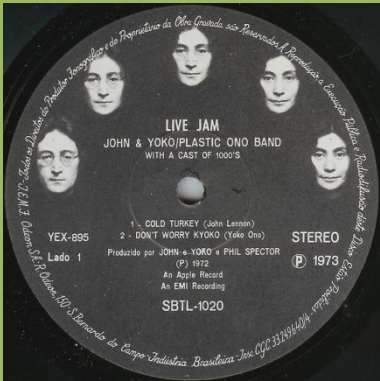

Printed perimeter, boxed C.G.C. Cover type 1 code in perimeter

Green Apple

Also in Lennon 8 LP Box Cover type 2

APPLE SBTL 1019/1020 – SOME TIME IN NEW YORK CITY [2-LP]

Printed inners

APPLE 31C 166 05137/8 – SOME TIME IN NEW YORK CITY [2-LP]

Printed inners

Also in Lennon 8 LP Box

APPLE SBTL-1028 – MIND GAMES

Laminated cover

Printed inner

**APPLE 31C 066 05491 – MIND GAMES**

Matte cover

Printed inner