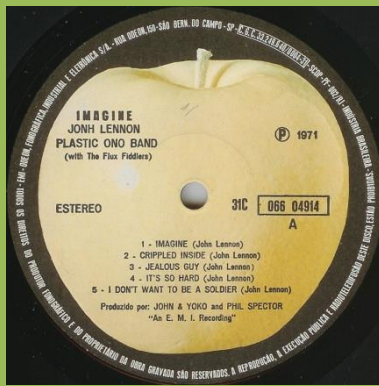

**APPLE BTL-1010 - LIVE PEACE IN TORONTO 1969 [fold-down mono]**

Plastic cover

**APPLE SBTL-1010 - LIVE PEACE IN TORONTO 1969**

Plastic cover, gold ESTEREOFONICO sticker on front

**APPLE 31C 064 90877 - LIVE PEACE IN TORONTO 1969**

Also in Lennon 8 LP Box

**APPLE SBTL-1030 - JOHN LENNON/PLASTIC ONO BAND**

Sticker on front cover

Black inner sleeve

**APPLE 31C 066 04703 – JOHN LENNON/PLASTIC ONO BAND**

*Handwritten perimeter*

*Printed perimeter*

Die-cut inner sleeve (B&W)

Some copies come with Blue & White non die-cut inner sleeve

Postcard

Un-numbered poster

Handwritten perimeter

Cover type 1

Printed perimeter, unboxed  
C.G.C. code in perimeter

Cover type 1

Printed perimeter, boxed C.G.C. Cover type 1 code in perimeter

Green Apple

Also in Lennon 8 LP Box Cover type 2

APPLE SBTL 1019/1020 – SOME TIME IN NEW YORK CITY [2-LP]

Printed inners

APPLE 31C 166 05137/8 – SOME TIME IN NEW YORK CITY [2-LP]