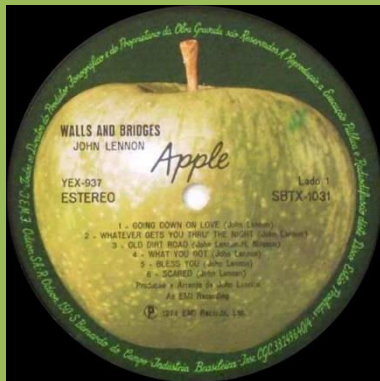

Printed inners

Also in Lennon 8 LP Box

APPLE SBTL-1028 – MIND GAMES

Laminated cover

Printed inner

**APPLE 31C 066 05491 – MIND GAMES**

Matte cover

Printed inner

Unboxed C.G.C. code in perimeter

Also in Lennon 8 LP Box

Boxed C.G.C. code in perimeter

**APPLE SBTX-1031 – WALLS AND BRIDGES**

Printed inner

Booklet

**APPLE 31C 066 05733 D – WALLS AND BRIDGES**

Printed inner

Booklet

Also in Lennon 8 LP Box

APPLE SBTL-1034 – ROCK 'N' ROLL

Handwritten perimeter

Printed perimeter

APPLE 31C 066 05834 – ROCK 'N' ROLL

Unboxed C.G.C. code in perimeter

Also in Lennon 8 LP Box