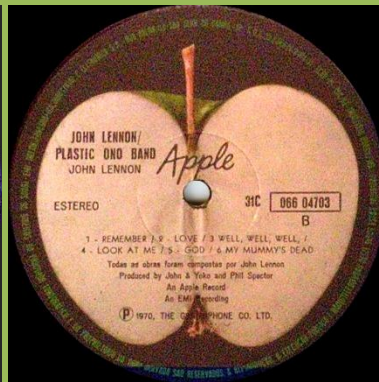

**APPLE BTL-1010 - LIVE PEACE IN TORONTO 1969 [fold-down mono]**

Plastic cover

**APPLE SBTL-1010 - LIVE PEACE IN TORONTO 1969**

Plastic cover, gold ESTEREOFONICO sticker on front

**APPLE 31C 064 90877 - LIVE PEACE IN TORONTO 1969**

Also in Lennon 8 LP Box

**APPLE SBTL-1030 - JOHN LENNON/PLASTIC ONO BAND**

Sticker on front cover

Black inner sleeve

**APPLE 31C 066 04703 – JOHN LENNON/PLASTIC ONO BAND**

*Handwritten perimeter*

*Printed perimeter*

*Also in Lennon 8 LP Box*

*Green Apple*

**APPLE BTL-1016 – IMAGINE [fold-down mono]**

*Plastic cover, gold MONAURAL sticker on front*

*Die cut inner sleeve*

**APPLE SBTL-1016 – IMAGINE**

Plastic cover type 1) Gold embossed ESTEREOFONICO print on front