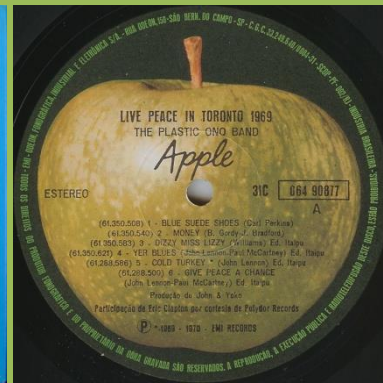

**APPLE BTL-1010 - LIVE PEACE IN TORONTO 1969 [fold-down mono]**

Plastic cover

**APPLE SBTL-1010 - LIVE PEACE IN TORONTO 1969**

Plastic cover, gold ESTEREOFONICO sticker on front

**APPLE 31C 064 90877 - LIVE PEACE IN TORONTO 1969**

Also in Lennon 8 LP Box

**APPLE SBTL-1030 - JOHN LENNON/PLASTIC ONO BAND**

Sticker on front cover

Black inner sleeve

**APPLE 31C 066 04703 – JOHN LENNON/PLASTIC ONO BAND**

*Handwritten perimeter*

*Printed perimeter*