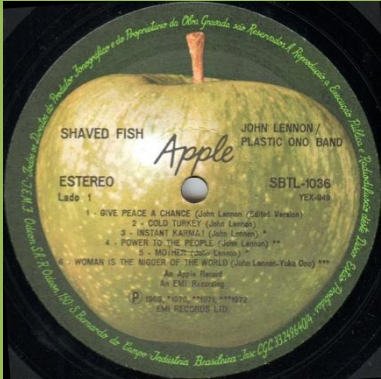

Booklet

Also in Lennon 8 LP Box

APPLE SBTL-1034 – ROCK 'N' ROLL

Handwritten perimeter

Printed perimeter

APPLE 31C 066 05834 – ROCK 'N' ROLL

Unboxed C.G.C. code in perimeter

Also in Lennon 8 LP Box

Boxed C.G.C. code in perimeter

Small perimeter print

APPLE SBTL-1036 – SHAVED FISH

Printed inner

Handwritten perimeter

Printed perimeter

APPLE 31C 066 05987 – SHAVED FISH

Printed inner