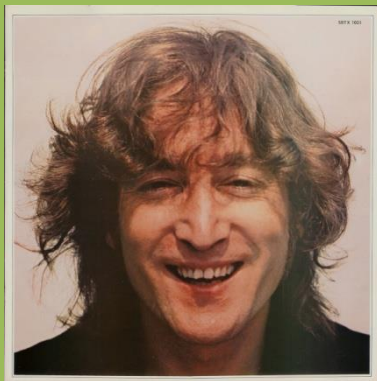

Unboxed C.G.C. code in perimeter

Also in Lennon 8 LP Box

Boxed C.G.C. code in perimeter

**APPLE SBTX-1031 – WALLS AND BRIDGES**

Printed inner

Booklet

**APPLE 31C 066 05733 D – WALLS AND BRIDGES**

Printed inner