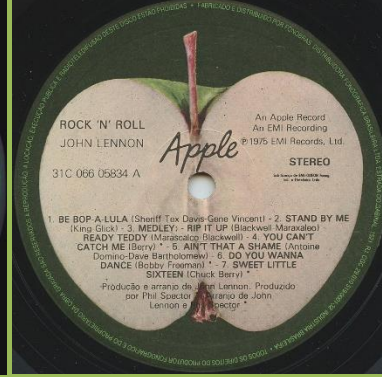

**APPLE BTL-1010 - LIVE PEACE IN TORONTO 1969 [fold-down mono]**

Plastic cover

**APPLE SBTL-1010 - LIVE PEACE IN TORONTO 1969**

Plastic cover, gold ESTEREOFONICO sticker on front

**APPLE 31C 064 90877 - LIVE PEACE IN TORONTO 1969**

Booklet

Also in Lennon 8 LP Box

APPLE SBTL-1034 – ROCK 'N' ROLL

Handwritten perimeter

Printed perimeter

APPLE 31C 066 05834 – ROCK 'N' ROLL

Unboxed C.G.C. code in perimeter

Also in Lennon 8 LP Box

Boxed C.G.C. code in perimeter

Small perimeter print

APPLE SBTL-1036 – SHAVED FISH

Printed inner

Handwritten perimeter

Printed perimeter

APPLE 31C 066 05987 – SHAVED FISH

Printed inner