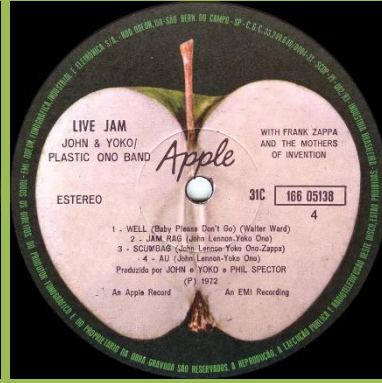

Printed perimeter, boxed C.G.C. Cover type 1 code in perimeter

Green Apple

Also in Lennon 8 LP Box Cover type 2

APPLE SBTL 1019/1020 – SOME TIME IN NEW YORK CITY [2-LP]

Printed inners

APPLE 31C 166 05137/8 – SOME TIME IN NEW YORK CITY [2-LP]

Printed inners

Also in Lennon 8 LP Box

APPLE SBTL-1028 – MIND GAMES

Laminated cover

Printed inner

**APPLE 31C 066 05491 – MIND GAMES**

Matte cover

Printed inner