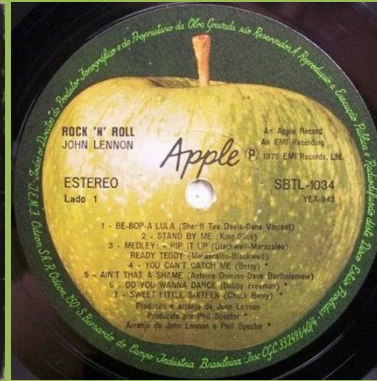

Printed inners

Also in Lennon 8 LP Box

APPLE SBTL-1028 – MIND GAMES

Laminated cover

Printed inner

**APPLE 31C 066 05491 – MIND GAMES**

Matte cover

Printed inner

Unboxed C.G.C. code in perimeter

Also in Lennon 8 LP Box

Boxed C.G.C. code in perimeter

**APPLE SBTX-1031 – WALLS AND BRIDGES**

Printed inner

Booklet

**APPLE 31C 066 05733 D – WALLS AND BRIDGES**

Printed inner

Booklet

Also in Lennon 8 LP Box

APPLE SBTL-1034 – ROCK 'N' ROLL

Handwritten perimeter

Printed perimeter

APPLE 31C 066 05834 – ROCK 'N' ROLL

Unboxed C.G.C. code in perimeter

Also in Lennon 8 LP Box