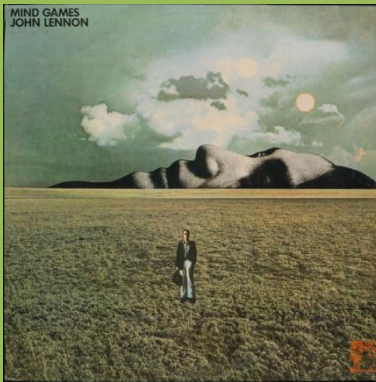

Printed perimeter, boxed C.G.C. Cover type 1 code in perimeter

Green Apple

Also in Lennon 8 LP Box Cover type 2

APPLE SBTL 1019/1020 – SOME TIME IN NEW YORK CITY [2-LP]

Printed inners

APPLE 31C 166 05137/8 – SOME TIME IN NEW YORK CITY [2-LP]

Printed inners

Also in Lennon 8 LP Box

APPLE SBTL-1028 – MIND GAMES

Laminated cover

Printed inner

**APPLE 31C 066 05491 – MIND GAMES**

Matte cover

Printed inner