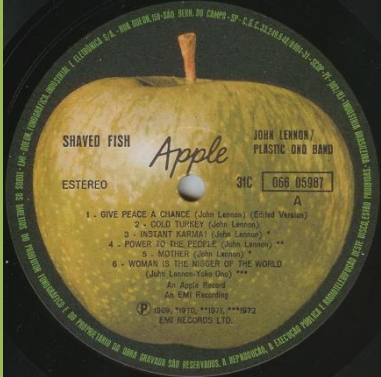

Boxed C.G.C. code in perimeter

Small perimeter print

APPLE SBTL-1036 – SHAVED FISH

Printed inner

Handwritten perimeter

Printed perimeter

APPLE 31C 066 05987 – SHAVED FISH

Printed inner

APPLE 31C 105.987-1 – SHAVED FISH

**APPLE 31C ..... – JOHN LENNON [8 LP box]**

*Contains all Lennon Apple LPs from Live Peace In Toronto to Shaved Fish (31C release numbers as mentioned above)*

**ODEON SDP-545 – DISCO PROMOCIONAL INVENDÁVEL (Various) For Promotion Only**