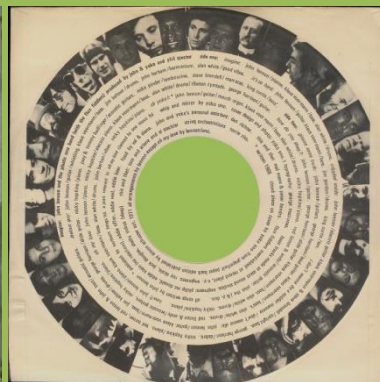

**APPLE BTL-1010 - LIVE PEACE IN TORONTO 1969 [fold-down mono]**

Plastic cover

**APPLE SBTL-1010 - LIVE PEACE IN TORONTO 1969**

Plastic cover, gold ESTEREOFONICO sticker on front

**APPLE 31C 064 90877 - LIVE PEACE IN TORONTO 1969**

Also in Lennon 8 LP Box

**APPLE SBTL-1030 - JOHN LENNON/PLASTIC ONO BAND**

Sticker on front cover

Black inner sleeve

**APPLE 31C 066 04703 – JOHN LENNON/PLASTIC ONO BAND**

*Handwritten perimeter*

*Printed perimeter*

*Also in Lennon 8 LP Box*

*Green Apple*

**APPLE BTL-1016 – IMAGINE [fold-down mono]**

*Plastic cover, gold MONAURAL sticker on front*

*Die cut inner sleeve*

**APPLE SBTL-1016 – IMAGINE**

Plastic cover type 1) Gold embossed ESTEREOFONICO print on front