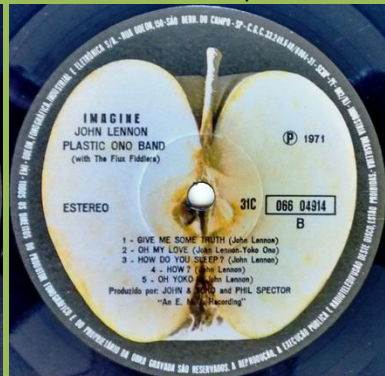

**APPLE BTL-1010 - LIVE PEACE IN TORONTO 1969 [fold-down mono]**

Plastic cover

**APPLE SBTL-1010 - LIVE PEACE IN TORONTO 1969**

Plastic cover, gold ESTEREOFONICO sticker on front

**APPLE 31C 064 90877 - LIVE PEACE IN TORONTO 1969**

Also in Lennon 8 LP Box

**APPLE SBTL-1030 - JOHN LENNON/PLASTIC ONO BAND**

Sticker on front cover

Black inner sleeve

**APPLE 31C 066 04703 – JOHN LENNON/PLASTIC ONO BAND**

*Handwritten perimeter*

*Printed perimeter*

Die-cut inner sleeve (B&W)

Some copies come with Blue & White non die-cut inner sleeve

Postcard

Un-numbered poster

Handwritten perimeter

Cover type 1

Printed perimeter, unboxed  
C.G.C. code in perimeter

Cover type 1

Printed perimeter, boxed C.G.C. Cover type 1 code in perimeter

Green Apple

Also in Lennon 8 LP Box Cover type 2

APPLE SBTL 1019/1020 – SOME TIME IN NEW YORK CITY [2-LP]

Printed inners

APPLE 31C 166 05137/8 – SOME TIME IN NEW YORK CITY [2-LP]