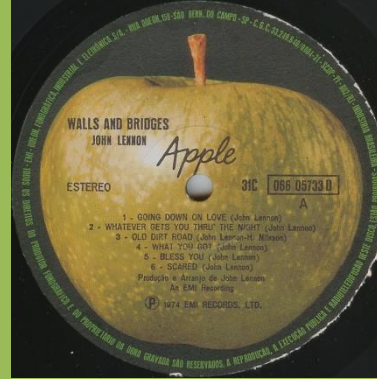

Printed inners

Also in Lennon 8 LP Box

APPLE SBTL-1028 – MIND GAMES

Laminated cover

Printed inner

**APPLE 31C 066 05491 – MIND GAMES**

Matte cover

Printed inner

Unboxed C.G.C. code in perimeter

Also in Lennon 8 LP Box

Boxed C.G.C. code in perimeter

**APPLE SBTX-1031 – WALLS AND BRIDGES**

Printed inner

Booklet

**APPLE 31C 066 05733 D – WALLS AND BRIDGES**

Printed inner

Booklet

Also in Lennon 8 LP Box

APPLE SBTL-1034 – ROCK 'N' ROLL

Handwritten perimeter

Printed perimeter

APPLE 31C 066 05834 – ROCK 'N' ROLL

Unboxed C.G.C. code in perimeter

Also in Lennon 8 LP Box

Boxed C.G.C. code in perimeter

Small perimeter print

APPLE SBTL-1036 – SHAVED FISH

Printed inner

Handwritten perimeter

Printed perimeter

APPLE 31C 066 05987 – SHAVED FISH

Printed inner