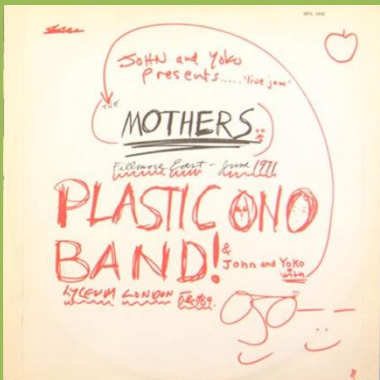

Post card

Un-numbered poster

APPLE 31C 066 04914 – IMAGINE

Cover type 1) no Yoko Ono quote on rear

Cover type 2) with Yoko Ono quote on rear

Cover type 3) without DISCO E CULTURA print

Non die-cut inner sleeve (B&W)

Die-cut inner sleeve (B&W)

Some copies come with Blue & White non die-cut inner sleeve

Postcard

Un-numbered poster

Handwritten perimeter

Cover type 1

Printed perimeter, unboxed  
C.G.C. code in perimeter

Cover type 1

Printed perimeter, boxed C.G.C. Cover type 1 code in perimeter

Green Apple

Also in Lennon 8 LP Box Cover type 2

APPLE SBTL 1019/1020 – SOME TIME IN NEW YORK CITY [2-LP]

Printed inners

APPLE 31C 166 05137/8 – SOME TIME IN NEW YORK CITY [2-LP]