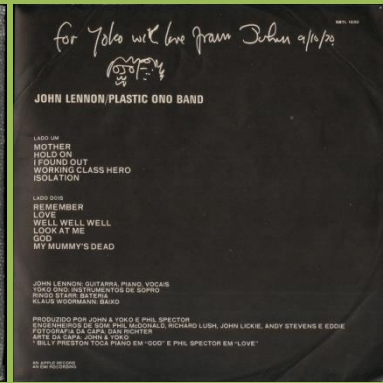

**APPLE BTL-1010 - LIVE PEACE IN TORONTO 1969 [fold-down mono]**

Plastic cover

**APPLE SBTL-1010 - LIVE PEACE IN TORONTO 1969**

Plastic cover, gold ESTEREOFONICO sticker on front

**APPLE 31C 064 90877 - LIVE PEACE IN TORONTO 1969**

Also in Lennon 8 LP Box

**APPLE SBTL-1030 - JOHN LENNON/PLASTIC ONO BAND**

Sticker on front cover

Black inner sleeve

**APPLE 31C 066 04703 – JOHN LENNON/PLASTIC ONO BAND**

*Handwritten perimeter*

*Printed perimeter*

*Also in Lennon 8 LP Box*

*Green Apple*

**APPLE BTL-1016 – IMAGINE [fold-down mono]**

*Plastic cover, gold MONAURAL sticker on front*

*Die cut inner sleeve*

**APPLE SBTL-1016 – IMAGINE**

Plastic cover type 1) Gold embossed ESTEREOFONICO print on front