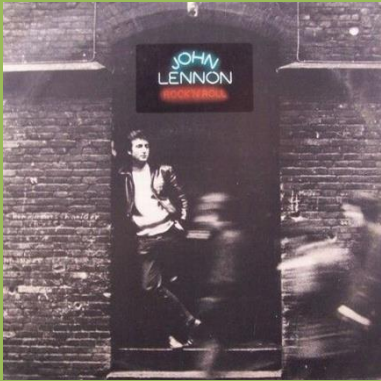

APPLE SBTL-1034 – ROCK 'N' ROLL

Handwritten perimeter