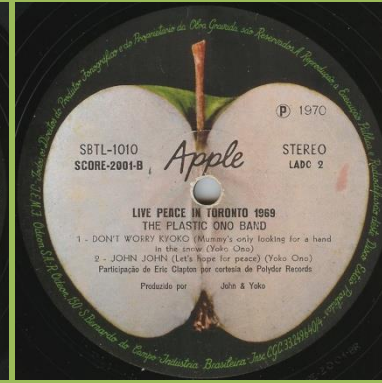

**APPLE BTL-1010 - LIVE PEACE IN TORONTO 1969 [fold-down mono]**

Plastic cover

**APPLE SBTL-1010 - LIVE PEACE IN TORONTO 1969**

Plastic cover, gold ESTEREOFONICO sticker on front

**APPLE 31C 064 90877 - LIVE PEACE IN TORONTO 1969**

Also in Lennon 8 LP Box

**APPLE SBTL-1030 - JOHN LENNON/PLASTIC ONO BAND**

Sticker on front cover

Black inner sleeve

**APPLE 31C 066 04703 – JOHN LENNON/PLASTIC ONO BAND**

*Handwritten perimeter*

*Printed perimeter*

*Also in Lennon 8 LP Box*

*Green Apple*

**APPLE BTL-1016 – IMAGINE [fold-down mono]**

*Plastic cover, gold MONAURAL sticker on front*

*Die cut inner sleeve*

**APPLE SBTL-1016 – IMAGINE**

Plastic cover type 1) Gold embossed ESTEREOFONICO print on front