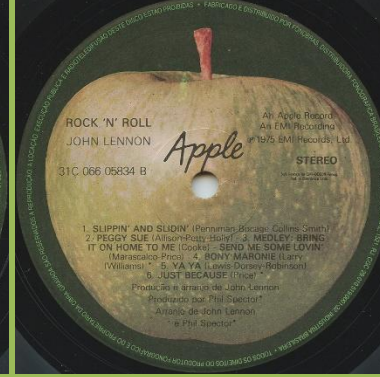

Booklet

Also in Lennon 8 LP Box

APPLE SBTL-1034 – ROCK 'N' ROLL

Handwritten perimeter

Printed perimeter

APPLE 31C 066 05834 – ROCK 'N' ROLL

Unboxed C.G.C. code in perimeter

Also in Lennon 8 LP Box

Boxed C.G.C. code in perimeter

Small perimeter print

APPLE SBTL-1036 – SHAVED FISH

Printed inner

Handwritten perimeter

Printed perimeter

APPLE 31C 066 05987 – SHAVED FISH

Printed inner