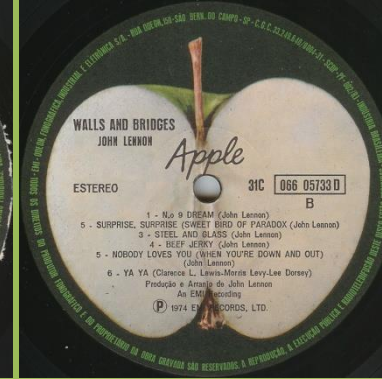

Also in Lennon 8 LP Box