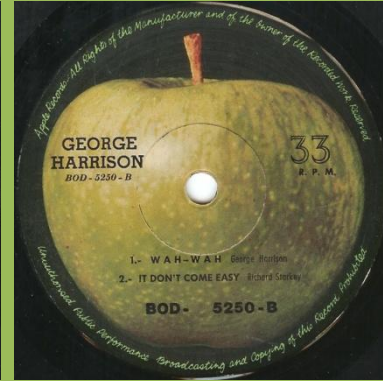

APPLE BOD-5209 - MY SWEET LORD / AWAITING ON YOU ALL // ART OF DYING / WHAT IS LIFE

APPLE BOD-5250 - BANGLA-DESH // WAH-WAH (George Harrison) - IT DON'T COME EASY (Ringo Starr)

APPLE BOD-5322 - DING DONG, DING DONG / HARI'S ON TOUR (EXPRESS) // BYE BYE LOVE / DARK HORSE