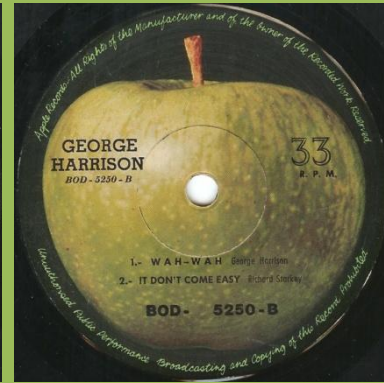

APPLE BOD-5209 - MY SWEET LORD - AWAITING ON YOU ALL / ART OF DYING - WHAT IS LIFE

George & Harrison aligned

George & Harrison not aligned

APPLE BOD-5250 - BANGLA-DESH / WAH-WAH (George Harrison) - It Don't Come Easy (Ringo Starr)

APPLE BOD-5322 - DING DONG, DING DONG - HARI'S ON TOUR (EXPRESS) / BYE BYE LOVE - DARK HORSE