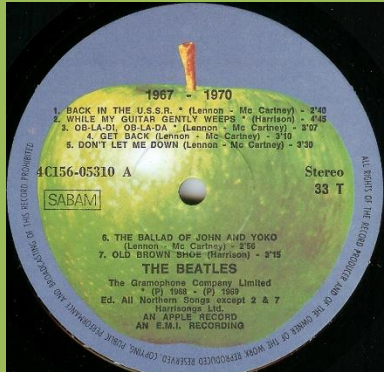

**APPLE 4C 156-04173/4 – THE BEATLES [2-LP]**

Some copies have the print on spine upside down

† © All lyrics copyright 1968 for the world by Northern Songs Ltd. England  
 © Apple Records  
 EMI  
 PRINTED IN BELGIUM  
 4 C 156 - 04173/4

**APPLE 4C 156-05307/08 - THE BEATLES/1962-1966 [2-LP]**

Printed inner sleeves (side opening)

Side 1 titles in 2 parts with print Ed. All Northern Songs in Lowercases (Side 1 & 2), ED. NORTHERN SONGS in Capitals (Side 3 & 4)

**APPLE 4C 156-05309/10 - THE BEATLES/1967-1970 [2-LP]**

Printed inner sleeves (top opening)

Blue label with print ED. NORTHERN SONGS in Capitals (Sides 1, 2 & 4), Ed. All Northern Songs (Side 3)

Blue label with print Ed. All Northern Songs in Lowercases (All sides)

Blue label with print ED. NORTHERN SONGS in Capitals (Side 1 & 2), Ed. All Northern Songs (Side 3 & 4)

Blue label with print AN E.M.I. RECORDING in bottom line on all sides

Green label with silver lettering