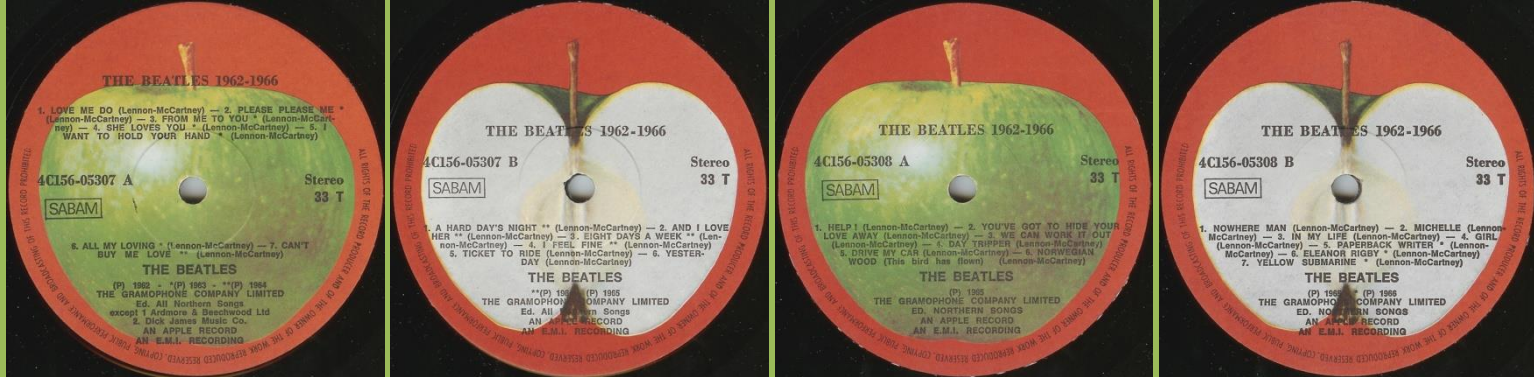

**APPLE 4C 064-04243 – ABBEY ROAD**

Printed in Belgium on bottom right

Print An E.M.I. Recording over An Apple Record on A-side

Print An E.M.I. Recording over An Apple Record on both sides

Print An Apple Record over An E.M.I. Recording

**APPLE 4C 156-05307/08 - THE BEATLES/1962-1966 [2-LP]**

Printed inner sleeves (side opening)

Side 1 titles in 2 parts with print Ed. All Northern Songs in Lowercases (Side 1 & 2), ED. NORTHERN SONGS in Capitals (Side 3 & 4)

**APPLE 4C 156-05309/10 - THE BEATLES/1967-1970 [2-LP]**

Printed inner sleeves (top opening)

Blue label with print ED. NORTHERN SONGS in Capitals (Sides 1, 2 & 4), Ed. All Northern Songs (Side 3)

Blue label with print Ed. All Northern Songs in Lowercases (All sides)