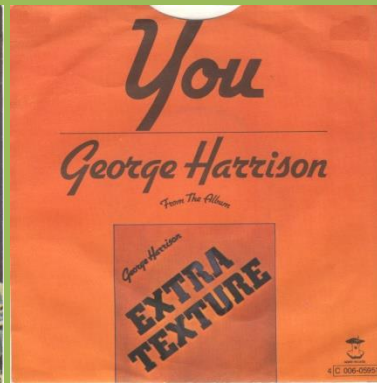

APPLE 4C006-04888 - BANGLA-DESH / DEEP BLUE

(Some copies come with German singles)

APPLE 4C006-05095 - BANGLA-DESH - WHAT IS LIFE / MY SWEET LORD

APPLE 4C006-05354 - GIVE ME LOVE (GIVE ME PEACE ON EARTH) / MISS O'DELL

APPLE 4C006-05770 - DING DONG / I DON'T CARE ANYMORE

Dark red lettering, large thumb tab

Dark red lettering, small thumb tab

Apple labels

Light red lettering, small thumb tab

Light red lettering, large thumb tab

Custom labels

4C006-05809 - DARK HORSE / HARI'S ON TOUR (EXPRESS)

APPLE 4C006-05951 - YOU / WORLD OF STONE

Light orange cover

Dark orange cover

Labels with dark brown segments

Labels with light brown segments

APPLE 4C004-06007 - MY SWEET LORD / WHAT IS LIFE

APPLE 4C006-06041 - THIS GUITAR (CAN'T KEEP FROM CRYING) / MAYA LOVE