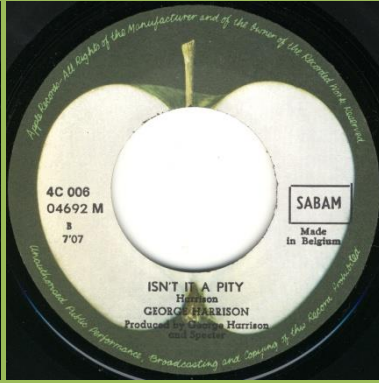

APPLE 4C006-04692M - MY SWEET LORD / ISN'T IT A PITY

B & A print on labels reversed

Correct A & B print, 04692M starts under 4 in 4C, 9 in 4'39 timing with curved bottom

Correct A & B print, 04692M starts left from 4C, 9 in 4'39 timing goes straight down

APPLE 4C006-04751 - WHAT IS LIFE / APPLE SCRUFFS

Smooth paper cover

Rough paper cover

4C starts over spacing between 0 & 4 in 04751

04751 starts under spacing between 4 and C in 4C, Made In Belgium print aligned with SABAM logo

Custom labels

4C006-05809 - DARK HORSE / HARI'S ON TOUR (EXPRESS)

APPLE 4C006-05951 - YOU / WORLD OF STONE

Light orange cover

Dark orange cover

Labels with dark brown segments

Labels with light brown segments