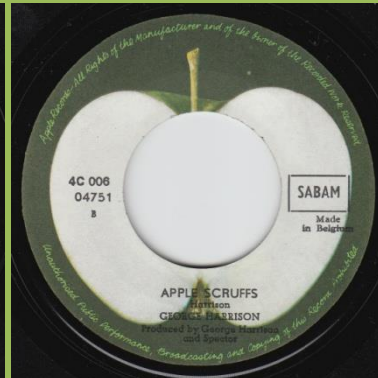

APPLE 4C006-04692M - MY SWEET LORD / ISN'T IT A PITY

B & A print on labels reversed

Correct A & B print, 04692M starts under 4 in 4C, 9 in 4'39 timing with curved bottom

Correct A & B print, 04692M starts left from 4C, 9 in 4'39 timing goes straight down

APPLE 4C006-04751 - WHAT IS LIFE / APPLE SCRUFFS

Smooth paper cover

Rough paper cover

4C starts over spacing between 0 & 4 in 04751

04751 starts under spacing between 4 and C in 4C, Made In Belgium print aligned with SABAM logo

Custom labels

4C006-05809 - DARK HORSE / HARI'S ON TOUR (EXPRESS)

APPLE 4C006-05951 - YOU / WORLD OF STONE

Light orange cover

Dark orange cover

Labels with dark brown segments

Labels with light brown segments

APPLE 4C004-06007 - MY SWEET LORD / WHAT IS LIFE

APPLE 4C006-06041 - THIS GUITAR (CAN'T KEEP FROM CRYING) / MAYA LOVE