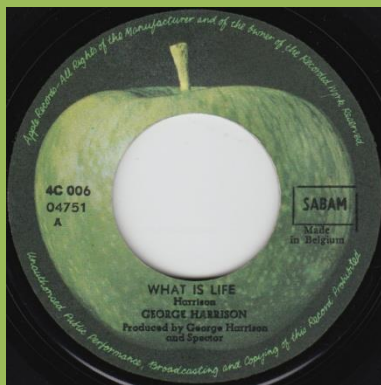

04751 starts under 4 in 4C 006, Made In Belgium print aligned with SABAM logo

4C starts over 0 in 04751