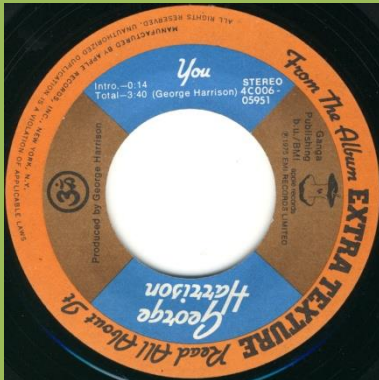

APPLE 4C006-04692M - MY SWEET LORD / ISN'T IT A PITY

B & A print on labels reversed

Correct A & B print, 04692M starts under 4 in 4C, 9 in 4'39 timing with curved bottom

Correct A & B print, 04692M starts left from 4C, 9 in 4'39 timing goes straight down

APPLE 4C006-05770 - DING DONG / I DON'T CARE ANYMORE

Dark red lettering, large thumb tab

Dark red lettering, small thumb tab

Apple labels

Light red lettering, small thumb tab

Light red lettering, large thumb tab

Custom labels

4C006-05809 - DARK HORSE / HARI'S ON TOUR (EXPRESS)

APPLE 4C006-05951 - YOU / WORLD OF STONE

Light orange cover

Dark orange cover

Labels with dark brown segments

Labels with light brown segments

APPLE 4C004-06007 - MY SWEET LORD / WHAT IS LIFE

APPLE 4C006-06041 - THIS GUITAR (CAN'T KEEP FROM CRYING) / MAYA LOVE