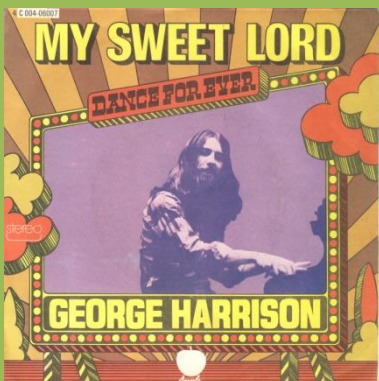

APPLE 4C006-04692M - MY SWEET LORD / ISN'T IT A PITY

B & A print on labels reversed

Correct A & B print, 04692M starts under 4 in 4C, 9 in 4'39 timing with curved bottom

Correct A & B print, 04692M starts left from 4C, 9 in 4'39 timing goes straight down

APPLE 4C006-05770 - DING DONG / I DON'T CARE ANYMORE

Dark red lettering, large thumb tab

Dark red lettering, small thumb tab

Apple labels

Light red lettering, small thumb tab

Light red lettering, large thumb tab

Custom labels

4C006-05809 - DARK HORSE / HARI'S ON TOUR (EXPRESS)

APPLE 4C006-05951 - YOU / WORLD OF STONE

Light orange cover

Dark orange cover

Labels with dark brown segments

Labels with light brown segments

APPLE 4C004-06007 - MY SWEET LORD / WHAT IS LIFE

APPLE 4C006-06041 - THIS GUITAR (CAN'T KEEP FROM CRYING) / MAYA LOVE