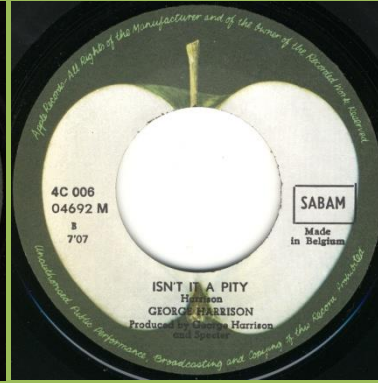

APPLE 4C006-04692M - MY SWEET LORD / ISN'T IT A PITY

B & A print on labels reversed

Correct A & B print, 04692M starts under 4 in 4C, 9 in 4'39 timing with curved bottom

Correct A & B print, 04692M starts left from 4C, 9 in 4'39 timing goes straight down

APPLE 4C006-04751 - WHAT IS LIFE / APPLE SCRUFFS

Smooth paper cover

Rough paper cover

4C starts over spacing between 0 & 4 in 04751

04751 starts under spacing between 4 and C in 4C, Made In Belgium print aligned with SABAM logo

4C starts over spacing between 0 & 4 in 04751

04751 starts under spacing between 4 and C in 4C, Made In Belgium print not aligned with SABAM logo

4C starts over spacing between 0 & 4 in 04751

04751 starts under 4 in 4C 006, Made In Belgium print aligned with SABAM logo

Custom labels

4C006-05809 - DARK HORSE / HARI'S ON TOUR (EXPRESS)

APPLE 4C006-05951 - YOU / WORLD OF STONE

Light orange cover

Dark orange cover

Labels with dark brown segments

Labels with light brown segments