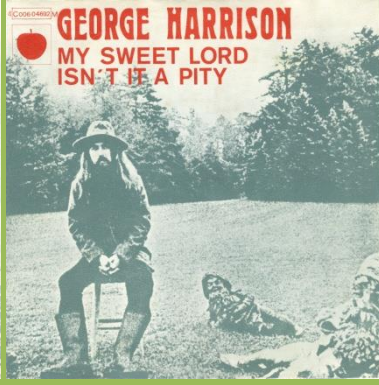

APPLE 4C006-04692M - MY SWEET LORD / ISN'T IT A PITY

B & A print on labels reversed

Correct A & B print, 04692M starts under 4 in 4C, 9 in 4'39 timing with curved bottom

Correct A & B print, 04692M starts left from 4C, 9 in 4'39 timing goes straight down

APPLE 4C006-04751 - WHAT IS LIFE / APPLE SCRUFFS

Smooth paper cover

Rough paper cover

4C starts over spacing between 0 & 4 in 04751

04751 starts under spacing between 4 and C in 4C, Made In Belgium print aligned with SABAM logo

Custom labels

4C006-05809 - DARK HORSE / HARI'S ON TOUR (EXPRESS)

APPLE 4C006-05951 - YOU / WORLD OF STONE

Light orange cover

Dark orange cover

Labels with dark brown segments

Labels with light brown segments