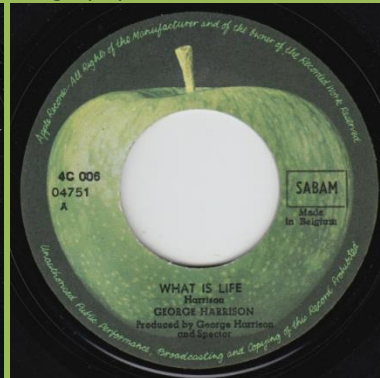

APPLE 4C006-04692M - MY SWEET LORD / ISN'T IT A PITY

B & A print on labels reversed

Correct A & B print, 04692M starts under 4 in 4C, 9 in 4'39 timing with curved bottom

Correct A & B print, 04692M starts left from 4C, 9 in 4'39 timing goes straight down

APPLE 4C006-04751 - WHAT IS LIFE / APPLE SCRUFFS

Smooth paper cover

Rough paper cover

4C starts over spacing between 0 & 4 in 04751

04751 starts under spacing between 4 and C in 4C, Made In Belgium print aligned with SABAM logo