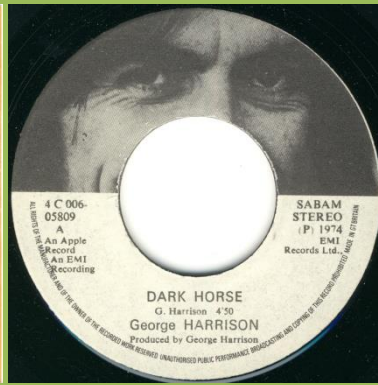

APPLE 4C006-04692M - MY SWEET LORD / ISN'T IT A PITY

B & A print on labels reversed

Correct A & B print, 04692M starts under 4 in 4C, 9 in 4'39 timing with curved bottom

Correct A & B print, 04692M starts left from 4C, 9 in 4'39 timing goes straight down

APPLE 4C006-04888 - BANGLA-DESH / DEEP BLUE

(Some copies come with German singles)

APPLE 4C006-05095 - BANGLA-DESH - WHAT IS LIFE / MY SWEET LORD

APPLE 4C006-05354 - GIVE ME LOVE (GIVE ME PEACE ON EARTH) / MISS O'DELL

APPLE 4C006-05770 - DING DONG / I DON'T CARE ANYMORE

Dark red lettering, large thumb tab

Dark red lettering, small thumb tab

Apple labels

Light red lettering, small thumb tab

Light red lettering, large thumb tab

Custom labels

4C006-05809 - DARK HORSE / HARI'S ON TOUR (EXPRESS)

APPLE 4C006-05951 - YOU / WORLD OF STONE

Light orange cover

Dark orange cover

Labels with dark brown segments

Labels with light brown segments