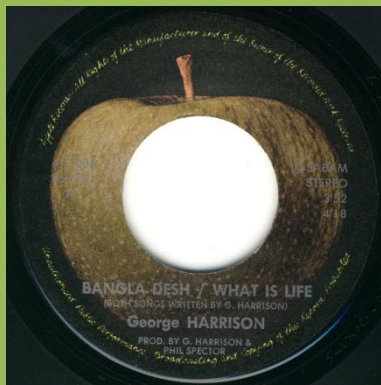

4C starts over spacing between 0 & 4 in 04751

4C starts over spacing between 0 and 4 in 04751, Made In Belgium print aligned with SABAM logo

4C starts over 0 in 04751

04751 starts under 4 in 4C 006, Made In Belgium print aligned with SABAM logo

APPLE 4C006-04888 - BANGLA-DESH / DEEP BLUE

(Some copies come with German singles)

APPLE 4C006-05095 - BANGLA-DESH - WHAT IS LIFE / MY SWEET LORD

APPLE 4C006-05354 - GIVE ME LOVE (GIVE ME PEACE ON EARTH) / MISS O'DELL

APPLE 4C006-05770 - DING DONG / I DON'T CARE ANYMORE

Dark red lettering, large thumb tab

Dark red lettering, small thumb tab

Apple labels

Light red lettering, small thumb tab

Light red lettering, large thumb tab

Custom labels

4C006-05809 - DARK HORSE / HARI'S ON TOUR (EXPRESS)

APPLE 4C006-05951 - YOU / WORLD OF STONE

Light orange cover

Dark orange cover

Labels with dark brown segments

Labels with light brown segments