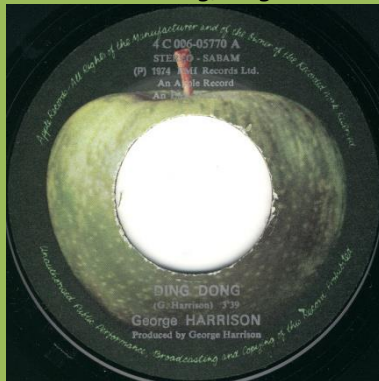

APPLE 4C006-04692M - MY SWEET LORD / ISN'T IT A PITY

B & A print on labels reversed

Correct A & B print, 04692M starts under 4 in 4C, 9 in 4'39 timing with curved bottom

Correct A & B print, 04692M starts left from 4C, 9 in 4'39 timing goes straight down

APPLE 4C006-04888 - BANGLA-DESH / DEEP BLUE

(Some copies come with German singles)

APPLE 4C006-05095 - BANGLA-DESH - WHAT IS LIFE / MY SWEET LORD

APPLE 4C006-05354 - GIVE ME LOVE (GIVE ME PEACE ON EARTH) / MISS O'DELL

APPLE 4C006-05770 - DING DONG / I DON'T CARE ANYMORE

Dark red lettering, large thumb tab

Dark red lettering, small thumb tab

Apple labels

Light red lettering, small thumb tab

Light red lettering, large thumb tab

Custom labels

4C006-05809 - DARK HORSE / HARI'S ON TOUR (EXPRESS)

APPLE 4C006-05951 - YOU / WORLD OF STONE

Light orange cover

Dark orange cover

Labels with dark brown segments

Labels with light brown segments