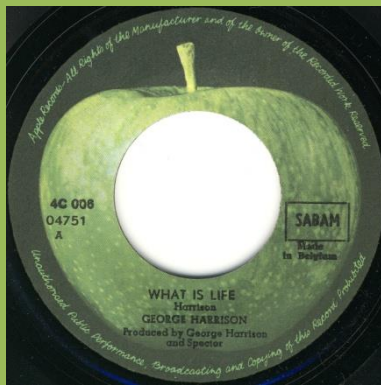

APPLE 4C006-04692M - MY SWEET LORD / ISN'T IT A PITY

B & A print on labels reversed

Correct A & B print, 04692M starts under 4 in 4C, 9 in 4'39 timing with curved bottom

Correct A & B print, 04692M starts left from 4C, 9 in 4'39 timing goes straight down

APPLE 4C006-04751 - WHAT IS LIFE / APPLE SCRUFFS

Smooth paper cover

Rough paper cover

4C starts over spacing between 0 & 4 in 04751

04751 starts under spacing between 4 and C in 4C, Made In Belgium print aligned with SABAM logo

4C starts over spacing between 0 & 4 in 04751

04751 starts under spacing between 4 and C in 4C, Made In Belgium print not aligned with SABAM logo

4C starts over spacing between 0 & 4 in 04751

04751 starts under 4 in 4C 006, Made In Belgium print aligned with SABAM logo