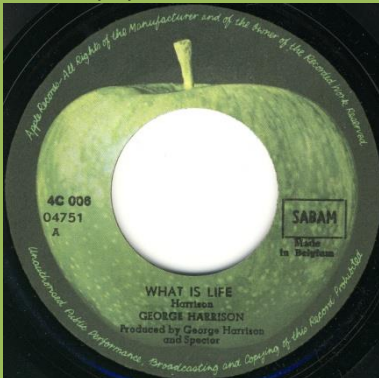

APPLE 4C006-04692M - MY SWEET LORD / ISN'T IT A PITY

B & A print on labels reversed

Correct A & B print, 04692M starts under 4 in 4C, 9 in 4'39 timing with curved bottom

Correct A & B print, 04692M starts left from 4C, 9 in 4'39 timing goes straight down

APPLE 4C006-04751 - WHAT IS LIFE / APPLE SCRUFFS

Smooth paper cover

Rough paper cover

4C starts over spacing between 0 & 4 in 04751

04751 starts under spacing between 4 and C in 4C, Made In Belgium print aligned with SABAM logo

Custom labels

4C006-05809 - DARK HORSE / HARI'S ON TOUR (EXPRESS)

APPLE 4C006-05951 - YOU / WORLD OF STONE

Light orange cover

Dark orange cover

Labels with dark brown segments

Labels with light brown segments