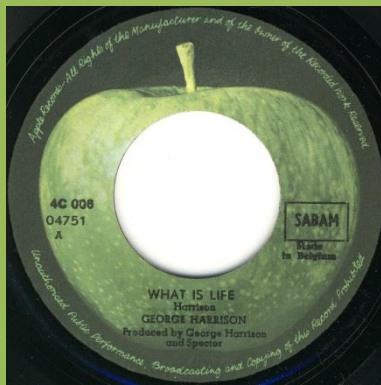

APPLE 4C006-04692M - MY SWEET LORD / ISN'T IT A PITY

B & A print on labels reversed

Correct A & B print, 04692M starts under 4 in 4C, 9 in 4'39 timing with curved bottom

Correct A & B print, 04692M starts left from 4C, 9 in 4'39 timing goes straight down

APPLE 4C006-04751 - WHAT IS LIFE / APPLE SCRUFFS

Smooth paper cover

Rough paper cover

4C starts over spacing between 0 & 4 in 04751

04751 starts under spacing between 4 and C in 4C, Made In Belgium print aligned with SABAM logo

4C starts over spacing between 0 & 4 in 04751

04751 starts under spacing between 4 and C in 4C, Made In Belgium print not aligned with SABAM logo

4C starts over spacing between 0 & 4 in 04751

04751 starts under 4 in 4C 006, Made In Belgium print aligned with SABAM logo

4C starts over spacing between 0 & 4 in 04751

4C starts over spacing between 0 and 4 in 04751, Made In Belgium print aligned with SABAM logo

4C starts over 0 in 04751

04751 starts under 4 in 4C 006, Made In Belgium print aligned with SABAM logo