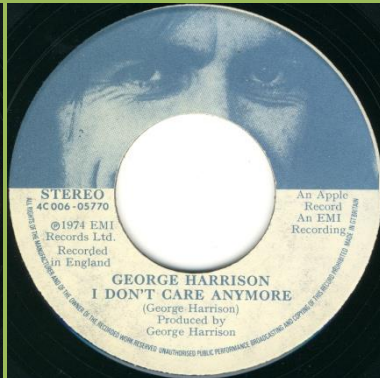

APPLE 4C006-04692M - MY SWEET LORD / ISN'T IT A PITY

B & A print on labels reversed

Correct A & B print, 04692M starts under 4 in 4C, 9 in 4'39 timing with curved bottom

Correct A & B print, 04692M starts left from 4C, 9 in 4'39 timing goes straight down

APPLE 4C006-05770 - DING DONG / I DON'T CARE ANYMORE

Dark red lettering, large thumb tab

Dark red lettering, small thumb tab

Apple labels

Light red lettering, small thumb tab

Light red lettering, large thumb tab

Custom labels

4C006-05809 - DARK HORSE / HARI'S ON TOUR (EXPRESS)

APPLE 4C006-05951 - YOU / WORLD OF STONE

Light orange cover

Dark orange cover

Labels with dark brown segments

Labels with light brown segments

APPLE 4C004-06007 - MY SWEET LORD / WHAT IS LIFE

APPLE 4C006-06041 - THIS GUITAR (CAN'T KEEP FROM CRYING) / MAYA LOVE