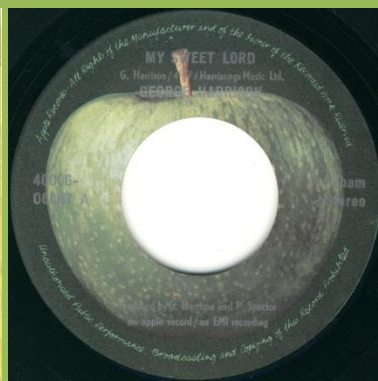

APPLE 4C006-05770 - DING DONG / I DON'T CARE ANYMORE

Dark red lettering, large thumb tab

Dark red lettering, small thumb tab

Apple labels

Light red lettering, small thumb tab

Light red lettering, large thumb tab

Custom labels

4C006-05809 - DARK HORSE / HARI'S ON TOUR (EXPRESS)

APPLE 4C006-05951 - YOU / WORLD OF STONE

Light orange cover

Dark orange cover

Labels with dark brown segments

Labels with light brown segments

APPLE 4C004-06007 - MY SWEET LORD / WHAT IS LIFE

APPLE 4C006-06041 - THIS GUITAR (CAN'T KEEP FROM CRYING) / MAYA LOVE