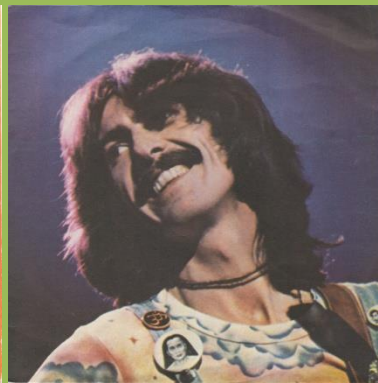

APPLE 4C006-04888 - BANGLA-DESH / DEEP BLUE

(Some copies come with German singles)

APPLE 4C006-05095 - BANGLA-DESH - WHAT IS LIFE / MY SWEET LORD

APPLE 4C006-05354 - GIVE ME LOVE (GIVE ME PEACE ON EARTH) / MISS O'DELL

APPLE 4C006-05770 - DING DONG / I DON'T CARE ANYMORE

Dark red lettering, large thumb tab

Dark red lettering, small thumb tab

Apple labels

Light red lettering, small thumb tab

Light red lettering, large thumb tab

Custom labels

4C006-05809 - DARK HORSE / HARI'S ON TOUR (EXPRESS)

APPLE 4C006-05951 - YOU / WORLD OF STONE

Light orange cover

Dark orange cover

Labels with dark brown segments

Labels with light brown segments

APPLE 4C004-06007 - MY SWEET LORD / WHAT IS LIFE

APPLE 4C006-06041 - THIS GUITAR (CAN'T KEEP FROM CRYING) / MAYA LOVE