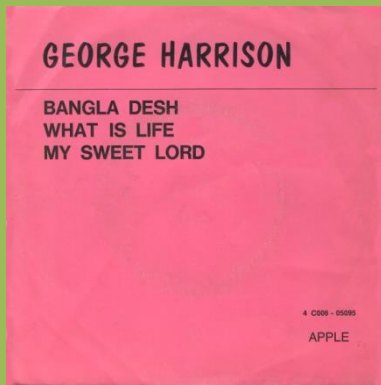

4C starts over spacing between 0 & 4 in 04751

4C starts over spacing between 0 and 4 in 04751, Made In Belgium print aligned with SABAM logo

4C starts over 0 in 04751

04751 starts under 4 in 4C 006, Made In Belgium print aligned with SABAM logo

APPLE 4C006-04888 - BANGLA-DESH / DEEP BLUE

(Some copies come with German singles)

APPLE 4C006-05095 - BANGLA-DESH - WHAT IS LIFE / MY SWEET LORD

APPLE 4C006-05354 - GIVE ME LOVE (GIVE ME PEACE ON EARTH) / MISS O'DELL

APPLE 4C006-05770 - DING DONG / I DON'T CARE ANYMORE

Dark red lettering, large thumb tab

Dark red lettering, small thumb tab

Apple labels

Light red lettering, small thumb tab

Light red lettering, large thumb tab

Custom labels

4C006-05809 - DARK HORSE / HARI'S ON TOUR (EXPRESS)

APPLE 4C006-05951 - YOU / WORLD OF STONE

Light orange cover

Dark orange cover

Labels with dark brown segments

Labels with light brown segments