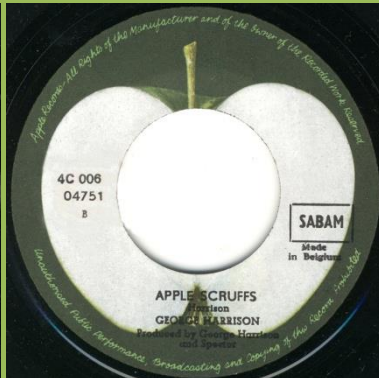

APPLE 4C006-04692M - MY SWEET LORD / ISN'T IT A PITY

B & A print on labels reversed

Correct A & B print, 04692M starts under 4 in 4C, 9 in 4'39 timing with curved bottom

Correct A & B print, 04692M starts left from 4C, 9 in 4'39 timing goes straight down

APPLE 4C006-04751 - WHAT IS LIFE / APPLE SCRUFFS

Smooth paper cover

Rough paper cover

4C starts over spacing between 0 & 4 in 04751

04751 starts under spacing between 4 and C in 4C, Made In Belgium print aligned with SABAM logo

Custom labels

4C006-05809 - DARK HORSE / HARI'S ON TOUR (EXPRESS)

APPLE 4C006-05951 - YOU / WORLD OF STONE

Light orange cover

Dark orange cover

Labels with dark brown segments

Labels with light brown segments