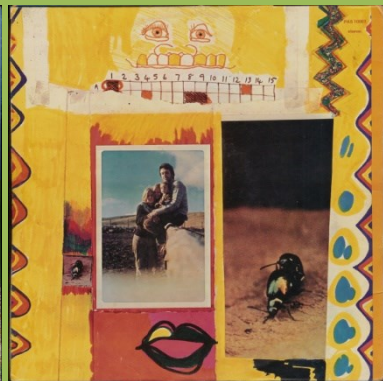

APPLE PCSO 7102 - McCARTNEY

Large STEREO, no spacing over "An EMI Recording"

With dot preceding Made by E.M.I. print

Large STEREO, spacing over "An EMI Recording"

Large STEREO

No dot preceding Made by E.M.I. print

Small STEREO

APPLE PAS 10003 - RAM

Track listing in italics on A-side, spacing over "An EMI Recording"
Made by E.M.I. print

Track listing in italics on A-side, spacing over "An EMI Recording"
Made by E.M.I. print

Track listing in non-italics on A-side, spacing over "An EMI Recording"

Track listing in italics on both sides, spacing over "An EMI Recording"

CAPITOL PAS 10003 - RAM

Apple logo inside gatefold

Red label