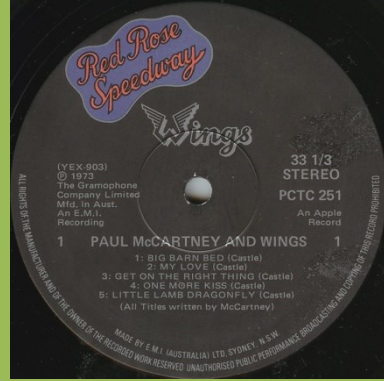

Track listing in non-italics on A-side, spacing over "An EMI Recording"

Track listing in italics on both sides, spacing over "An EMI Recording"

CAPITOL PAS 10003 - RAM

Apple logo inside gatefold

Red label

Purple label

APPLE PCSO 7142 – WINGS WILD LIFE

Some copies with sticker

Custom label with An Apple Record print

PARLOPHONE PCSO 7142 – WINGS WILD LIFE

An Apple Record print on label

APPLE PCTC 251 – RED ROSE SPEEDWAY

Cover with braille print on rear

Australian booklet pasted in on most copies

Custom label with An Apple Record print

APPLE PASA 10007 – BAND ON THE RUN

Inner sleeve

Poster

Custom label with An Apple Record print, grey colored pictures