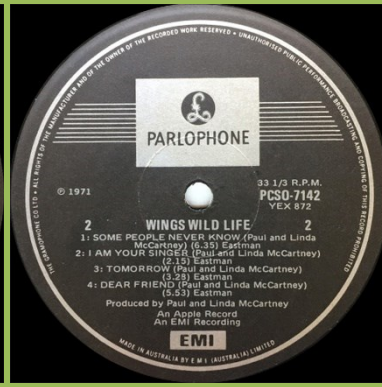

Track listing in non-italics on A-side, spacing over "An EMI Recording"

Track listing in italics on both sides, spacing over "An EMI Recording"

CAPITOL PAS 10003 - RAM

Apple logo inside gatefold

Red label

Purple label

APPLE PCSO 7142 – WINGS WILD LIFE

Some copies with sticker

Custom label with An Apple Record print

PARLOPHONE PCSO 7142 – WINGS WILD LIFE

An Apple Record print on label

APPLE PCTC 251 – RED ROSE SPEEDWAY

Cover with braille print on rear

Australian booklet pasted in on most copies

Custom label with An Apple Record print

APPLE PASA 10007 – BAND ON THE RUN

Inner sleeve

Poster

Custom label with An Apple Record print, grey colored pictures