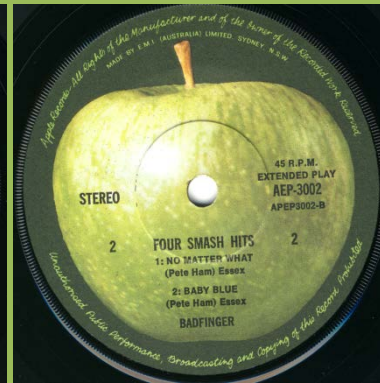

45 R.P.M. print over Extended Play