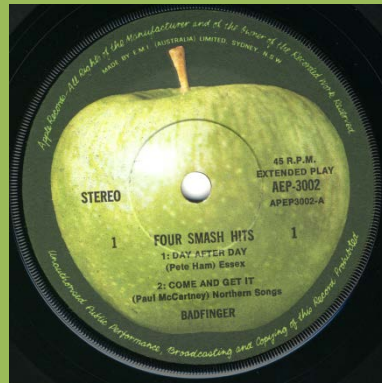

45 R.P.M. print over Extended Play