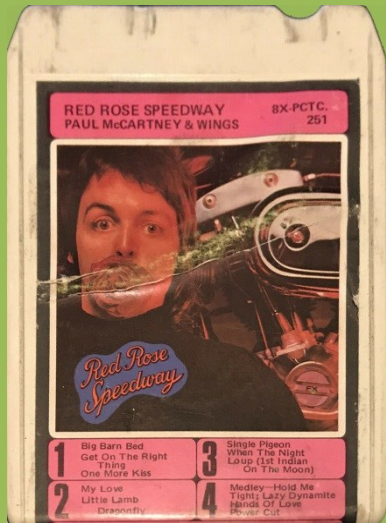

APPLE 8X.PAS.10003 - RAM

scan needed

APPLE 8X.PCTC.251 – RED ROSE SPEEDWAY

White shell

scan needed

scan needed

Black shell

APPLE 8X.PASA.10007 – BAND ON THE RUN

Separate labels

Wraparound label