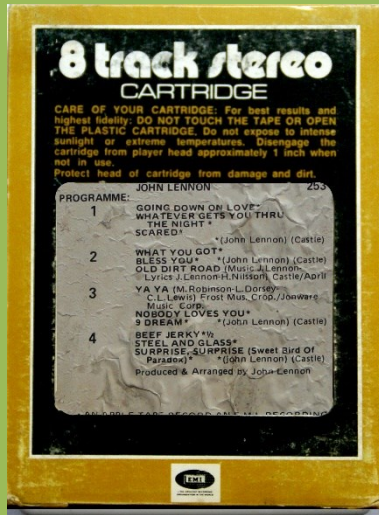

APPLE 8X.PCTC.253 - WALLS AND BRIDGES

Generic EMI box

scan needed

APPLE 8X.PASA.7169 - ROCK 'N' ROLL

Generic EMI box

APPLE 8X.PCTC.7173 – SHAVED FISH

Generic EMI box