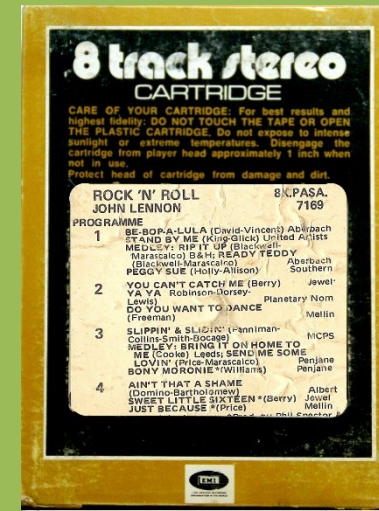

APPLE 8X.PCTC.253 - WALLS AND BRIDGES

Generic EMI box

scan needed

APPLE 8X.PASA.7169 - ROCK 'N' ROLL

Generic EMI box

APPLE 8X.PCTC.7173 – SHAVED FISH

Generic EMI box