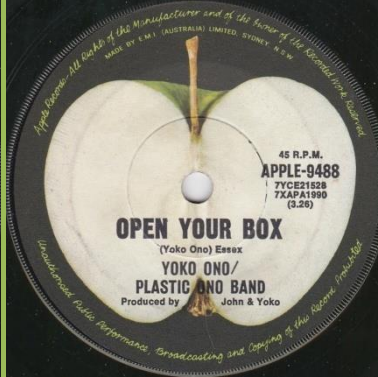

Lettering in italics, on A-side (Lennon) starts under S in INSTANT, Lettering non-italics
 on B-side (Ono) starts under H in HAS,
 (Apple) starts under H in THE

No spacing between composers and song titles

Small double pressing ring around center

APPLE-9401 - MOTHER / WHY?

APPLE-9488 - POWER TO THE PEOPLE / OPEN YOUR BOX

Promo sticker

An EMI Recording on bottom

An EMI Recording on left

APPLE A-9708 - IMAGINE / IT'S SO HARD

"An EMI Recording" on bottom Yoko not aligned to Recording of labels

"An EMI Recording" on bottom Yoko aligned right to Recording of labels "An EMI Recording" on left side of labels, no double pressing ring around center

"An EMI Recording" on left side of labels, small double pressing ring around center

With Stereo print

APPLE A-10047 - HAPPY XMAS (WAR IS OVER) / LISTEN, THE SNOW IS FALLING

Morphing faces label, Promo print