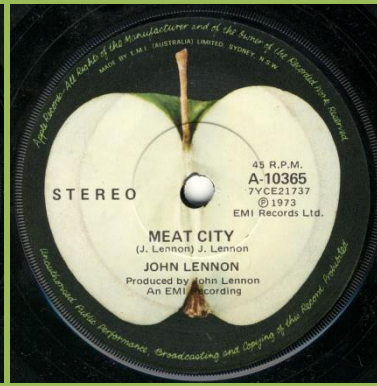

"An EMI Recording" on bottom Yoko not aligned to Recording of labels

"An EMI Recording" on bottom Yoko aligned right to Recording of labels "An EMI Recording" on left side of labels, no double pressing ring around center

"An EMI Recording" on left side of labels, small double pressing ring around center

With Stereo print

APPLE A-10047 - HAPPY XMAS (WAR IS OVER) / LISTEN, THE SNOW IS FALLING

Morphing faces label, Promo print

Morphing faces label

Apple labels, single pressing ring

Apple labels, double pressing ring

APPLE A-10365 - MIND GAMES / MEAT CITY

APPLE A-10630 - WHATEVER GETS YOU THRU' THE NIGHT / BEEF JERKY

Promo print

Small, non-italic font

Tall, italic font

APPLE A-10694 - No. 9 DREAM / WHAT YOU GOT

Promo print & sticker

Promo print

Promo sticker

APPLE A-10779 - STAND BY ME / MOVE OVER MS. L.

Promo

Large pressing ring around playhole