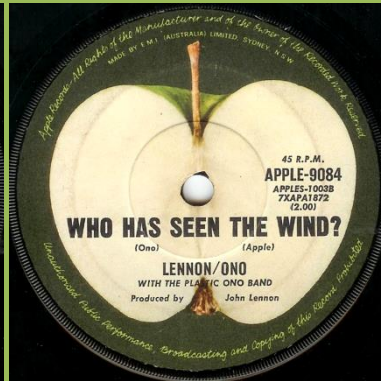

Lettering in italics

Lettering in non-italics

Small double pressing ring

APPLE-8967 - COLD TURKEY / DON'T WORRY KYOKO (MUMMY'S ONLY LOOKING FOR A HAND IN THE SNOW)

Without "45 R.P.M." print, promo sticker

With "45 R.P.M." print

Subtitle larger than main title, Produced by John and Yoko (Bag)

APPLE-9084 - INSTANT KARMA! / WHO HAS SEEN THE WIND?

Promo sticker

Lettering in italics, on A-side (Lennon) starts before I in INSTANT, Lettering in italics, on A-side (Lennon) starts under S in INSTANT
 on B-side (Ono) starts under H in HAS, (Apple) starts under E in THE on B-side (Ono) starts under H in HAS,
 (Apple) starts under E in THE

Lettering in italics, on A-side (Lennon) starts under S in INSTANT, Lettering non-italics
 on B-side (Ono) starts under H in HAS,
 (Apple) starts under H in THE

No spacing between composers and song titles

Small double pressing ring around center

APPLE-9401 - MOTHER / WHY?

APPLE-9488 - POWER TO THE PEOPLE / OPEN YOUR BOX

Promo sticker

An EMI Recording on bottom

An EMI Recording on left

APPLE A-9708 - IMAGINE / IT'S SO HARD