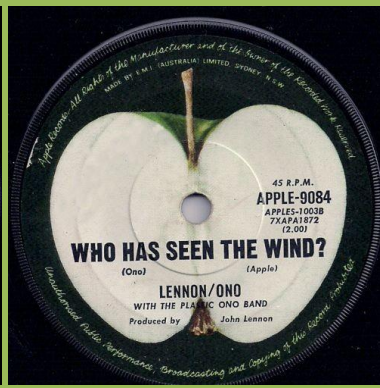

APPLE-8833 - GIVE PEACE A CHANCE / REMEMBER LOVE

APPLE A-8833 - GIVE PEACE A CHANCE / REMEMBER LOVE

Print 'Recorded...' on top of labels

Print 'Recorded...' on top of labels

Print 'Recorded...' on bottom of labels, lettering in italics

Lettering in italics

Lettering in non-italics

Small double pressing ring

APPLE-8967 - COLD TURKEY / DON'T WORRY KYOKO (MUMMY'S ONLY LOOKING FOR A HAND IN THE SNOW)

Without "45 R.P.M." print, promo sticker

Without "45 R.P.M." print

With "45 R.P.M." print

Subtitle equal length of main title, Produced by John Lennon and Yoko (Bag)

With "45 R.P.M." print

Subtitle equal length of main title, Produced by John and Yoko (Bag)

With "45 R.P.M." print

Subtitle larger than main title, Produced by John and Yoko (Bag)

APPLE-9084 - INSTANT KARMA! / WHO HAS SEEN THE WIND?

Promo sticker

Lettering in italics, on A-side (Lennon) starts before I in INSTANT, Lettering in italics, on A-side (Lennon) starts under S in INSTANT
 on B-side (Ono) starts under H in HAS, (Apple) starts under E in THE on B-side (Ono) starts under H in HAS,
 (Apple) starts under E in THE