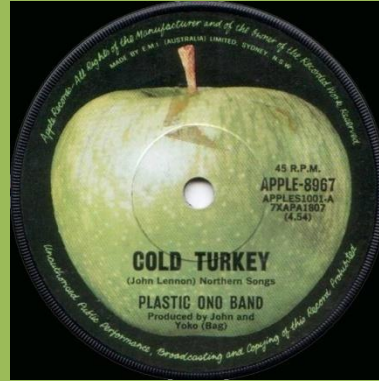

With "45 R.P.M." print

Subtitle larger than main title, Produced by John and Yoko (Bag)