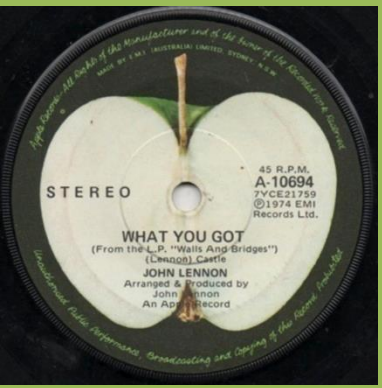

"An EMI Recording" on bottom Yoko not aligned to Recording of labels

"An EMI Recording" on bottom Yoko aligned right to Recording of labels "An EMI Recording" on left side of labels, no double pressing ring around center

"An EMI Recording" on left side of labels, small double pressing ring around center

With Stereo print

APPLE A-10047 - HAPPY XMAS (WAR IS OVER) / LISTEN, THE SNOW IS FALLING

Morphing faces label, Promo print

Morphing faces label

Apple labels, single pressing ring

Apple labels, double pressing ring

APPLE A-10365 - MIND GAMES / MEAT CITY

APPLE A-10630 - WHATEVER GETS YOU THRU' THE NIGHT / BEEF JERKY

Promo print

Small, non-italic font

Tall, italic font

APPLE A-10694 - No. 9 DREAM / WHAT YOU GOT

Promo print & sticker

Promo print

Promo sticker

APPLE A-10779 - STAND BY ME / MOVE OVER MS. L.

Promo

Large pressing ring around playhole