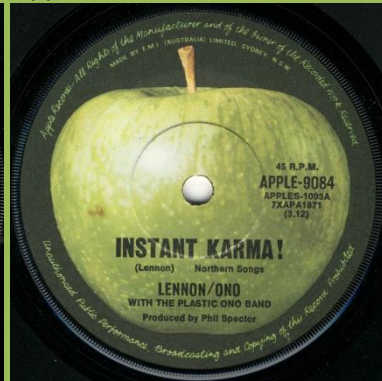

Without "45 R.P.M." print

With "45 R.P.M." print

Subtitle equal length of main title, Produced by John Lennon and Yoko (Bag)

With "45 R.P.M." print

Subtitle equal length of main title, Produced by John and Yoko (Bag)

With "45 R.P.M." print

Subtitle larger than main title, Produced by John and Yoko (Bag)

APPLE-9084 - INSTANT KARMA! / WHO HAS SEEN THE WIND?

Promo sticker

Lettering in italics, on A-side (Lennon) starts before I in INSTANT, Lettering in italics, on A-side (Lennon) starts under S in INSTANT
 on B-side (Ono) starts under H in HAS, (Apple) starts under E in THE on B-side (Ono) starts under H in HAS,
 (Apple) starts under E in THE

Lettering in italics, on A-side (Lennon) starts under S in INSTANT, Lettering non-italics
 on B-side (Ono) starts under H in HAS,
 (Apple) starts under H in THE

No spacing between composers and song titles

Small double pressing ring around center

APPLE-9401 - MOTHER / WHY?

APPLE-9488 - POWER TO THE PEOPLE / OPEN YOUR BOX

Promo sticker

An EMI Recording on bottom

An EMI Recording on left

APPLE A-9708 - IMAGINE / IT'S SO HARD