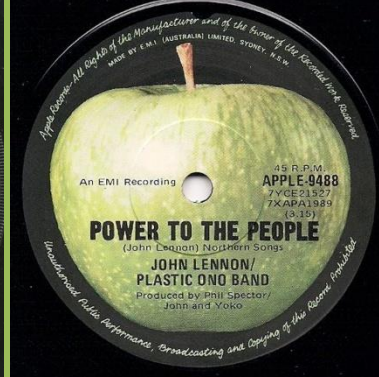

Lettering in italics, on A-side (Lennon) starts under S in INSTANT, Lettering non-italics
 on B-side (Ono) starts under H in HAS,
 (Apple) starts under H in THE

No spacing between composers and song titles

Small double pressing ring around center

APPLE-9401 - MOTHER / WHY?

APPLE-9488 - POWER TO THE PEOPLE / OPEN YOUR BOX

Promo sticker

An EMI Recording on bottom

An EMI Recording on left

APPLE A-9708 - IMAGINE / IT'S SO HARD

"An EMI Recording" on bottom Yoko not aligned to Recording of labels

"An EMI Recording" on bottom Yoko aligned right to Recording of labels "An EMI Recording" on left side of labels, no double pressing ring around center

"An EMI Recording" on left side of labels, small double pressing ring around center

With Stereo print

APPLE A-10047 - HAPPY XMAS (WAR IS OVER) / LISTEN, THE SNOW IS FALLING

Morphing faces label, Promo print