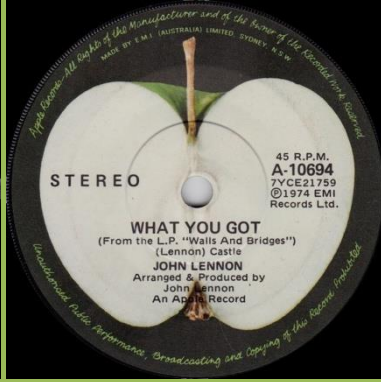

Tall, italic font

APPLE A-10694 - No. 9 DREAM / WHAT YOU GOT

Promo print & sticker

Promo print

Promo sticker

APPLE A-10779 - STAND BY ME / MOVE OVER MS. L.

Promo

Large pressing ring around playhole