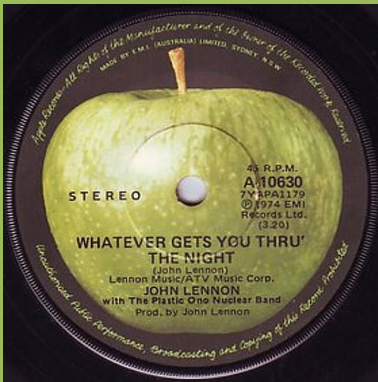

"An EMI Recording" on bottom Yoko not aligned to Recording of labels

"An EMI Recording" on bottom Yoko aligned right to Recording of labels "An EMI Recording" on left side of labels, no double pressing ring around center

"An EMI Recording" on left side of labels, small double pressing ring around center

With Stereo print

APPLE A-10047 - HAPPY XMAS (WAR IS OVER) / LISTEN, THE SNOW IS FALLING

Morphing faces label, Promo print

Morphing faces label

Apple labels, single pressing ring

Apple labels, double pressing ring

APPLE A-10365 - MIND GAMES / MEAT CITY

APPLE A-10630 - WHATEVER GETS YOU THRU' THE NIGHT / BEEF JERKY

Promo print

Small, non-italic font

Tall, italic font

APPLE A-10694 - No. 9 DREAM / WHAT YOU GOT

Promo print & sticker

Promo print

Promo sticker

APPLE A-10779 - STAND BY ME / MOVE OVER MS. L.

Promo

Large pressing ring around playhole