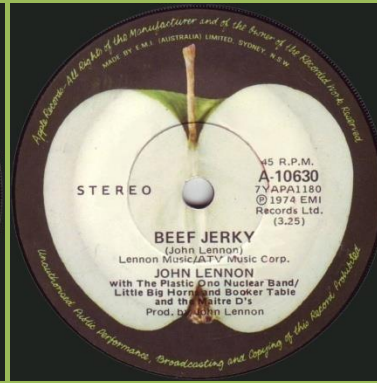

"An EMI Recording" on left side of labels, small double pressing ring around center

With Stereo print

APPLE A-10047 - HAPPY XMAS (WAR IS OVER) / LISTEN, THE SNOW IS FALLING

Morphing faces label, Promo print

Morphing faces label

Apple labels, single pressing ring

Apple labels, double pressing ring

APPLE A-10365 - MIND GAMES / MEAT CITY

APPLE A-10630 - WHATEVER GETS YOU THRU' THE NIGHT / BEEF JERKY

Promo print

Small, non-italic font

Tall, italic font

APPLE A-10694 - No. 9 DREAM / WHAT YOU GOT

Promo print & sticker

Promo print

Promo sticker

APPLE A-10779 - STAND BY ME / MOVE OVER MS. L.

Promo

Large pressing ring around playhole