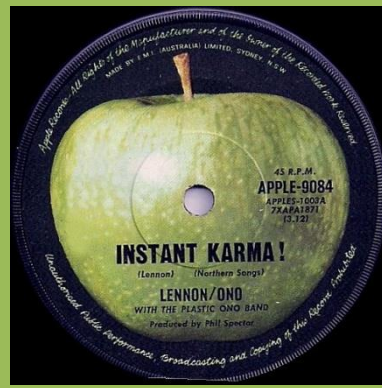

APPLE-8833 - GIVE PEACE A CHANCE / REMEMBER LOVE

APPLE A-8833 - GIVE PEACE A CHANCE / REMEMBER LOVE

Print 'Recorded...' on top of labels

Print 'Recorded...' on top of labels

Print 'Recorded...' on bottom of labels, lettering in italics

Lettering in italics

Lettering in non-italics

Small double pressing ring

APPLE-8967 - COLD TURKEY / DON'T WORRY KYOKO (MUMMY'S ONLY LOOKING FOR A HAND IN THE SNOW)

Without "45 R.P.M." print, promo sticker

Without "45 R.P.M." print

With "45 R.P.M." print

Subtitle equal length of main title, Produced by John Lennon and Yoko (Bag)

With "45 R.P.M." print

Subtitle equal length of main title, Produced by John and Yoko (Bag)

With "45 R.P.M." print

Subtitle larger than main title, Produced by John and Yoko (Bag)

APPLE-9084 - INSTANT KARMA! / WHO HAS SEEN THE WIND?

Promo sticker

Lettering in italics, on A-side (Lennon) starts before I in INSTANT, Lettering in italics, on A-side (Lennon) starts under S in INSTANT
 on B-side (Ono) starts under H in HAS, (Apple) starts under E in THE on B-side (Ono) starts under H in HAS,
 (Apple) starts under E in THE