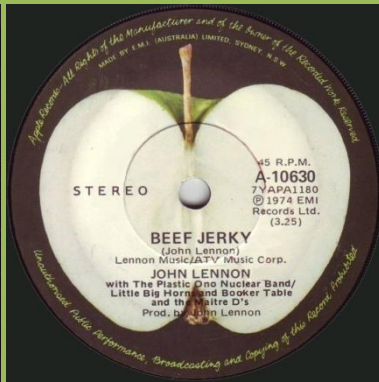

"An EMI Recording" on left side of labels, small double pressing ring around center

With Stereo print

APPLE A-10047 - HAPPY XMAS (WAR IS OVER) / LISTEN, THE SNOW IS FALLING

Morphing faces label, Promo print

Morphing faces label

Apple labels, single pressing ring

Apple labels, double pressing ring

APPLE A-10365 - MIND GAMES / MEAT CITY

APPLE A-10630 - WHATEVER GETS YOU THRU' THE NIGHT / BEEF JERKY

Promo print

Small, non-italic font

Tall, italic font

APPLE A-10694 - No. 9 DREAM / WHAT YOU GOT

Promo print & sticker

Promo print

Promo sticker

APPLE A-10779 - STAND BY ME / MOVE OVER MS. L.

Promo

Large pressing ring around playhole