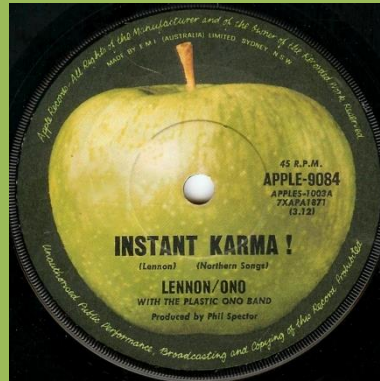

With "45 R.P.M." print

Subtitle larger than main title, Produced by John and Yoko (Bag)

APPLE-9084 - INSTANT KARMA! / WHO HAS SEEN THE WIND?

Promo sticker

Lettering in italics, on A-side (Lennon) starts before I in INSTANT, Lettering in italics, on A-side (Lennon) starts under S in INSTANT
 on B-side (Ono) starts under H in HAS, (Apple) starts under E in THE on B-side (Ono) starts under H in HAS,
 (Apple) starts under E in THE

Lettering in italics, on A-side (Lennon) starts under S in INSTANT, Lettering non-italics
 on B-side (Ono) starts under H in HAS,
 (Apple) starts under H in THE

No spacing between composers and song titles

Small double pressing ring around center

APPLE-9401 - MOTHER / WHY?

APPLE-9488 - POWER TO THE PEOPLE / OPEN YOUR BOX

Promo sticker

An EMI Recording on bottom

An EMI Recording on left

APPLE A-9708 - IMAGINE / IT'S SO HARD