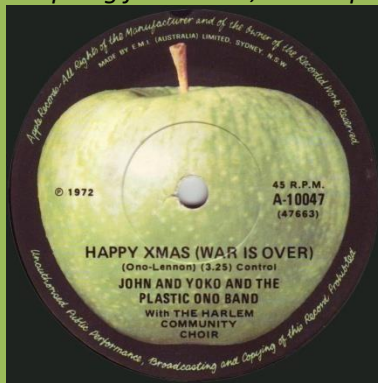

Apple labels, single pressing ring