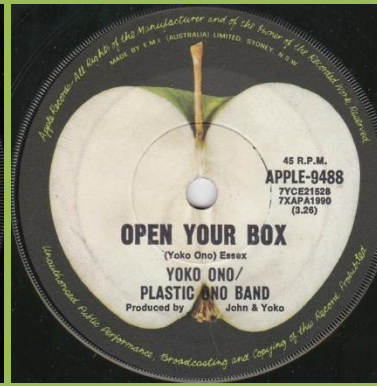

With "45 R.P.M." print

Subtitle larger than main title, Produced by John and Yoko (Bag)

APPLE-9084 - INSTANT KARMA! / WHO HAS SEEN THE WIND?

Promo sticker

Lettering in italics, on A-side (Lennon) starts before I in INSTANT, Lettering in italics, on A-side (Lennon) starts under S in INSTANT
 on B-side (Ono) starts under H in HAS, (Apple) starts under E in THE on B-side (Ono) starts under H in HAS,
 (Apple) starts under E in THE

Lettering in italics, on A-side (Lennon) starts under S in INSTANT, Lettering non-italics
 on B-side (Ono) starts under H in HAS,
 (Apple) starts under H in THE

No spacing between composers and song titles

Small double pressing ring around center

APPLE-9401 - MOTHER / WHY?

APPLE-9488 - POWER TO THE PEOPLE / OPEN YOUR BOX

Promo sticker

An EMI Recording on bottom

An EMI Recording on left

APPLE A-9708 - IMAGINE / IT'S SO HARD

"An EMI Recording" on bottom Yoko not aligned to Recording of labels

"An EMI Recording" on bottom Yoko aligned right to Recording of labels "An EMI Recording" on left side of labels, no double pressing ring around center