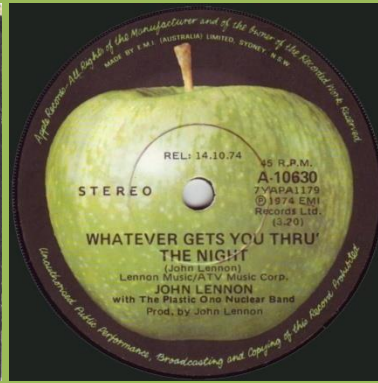

"An EMI Recording" on bottom Yoko not aligned to Recording of labels

"An EMI Recording" on bottom Yoko aligned right to Recording of labels "An EMI Recording" on left side of labels, no double pressing ring around center

"An EMI Recording" on left side of labels, small double pressing ring around center

With Stereo print

APPLE A-10047 - HAPPY XMAS (WAR IS OVER) / LISTEN, THE SNOW IS FALLING

Morphing faces label, Promo print

Morphing faces label

Apple labels, single pressing ring

Apple labels, double pressing ring

APPLE A-10365 - MIND GAMES / MEAT CITY

APPLE A-10630 - WHATEVER GETS YOU THRU' THE NIGHT / BEEF JERKY

Promo print

Small, non-italic font

Tall, italic font

APPLE A-10694 - No. 9 DREAM / WHAT YOU GOT

Promo print & sticker

Promo print

Promo sticker

APPLE A-10779 - STAND BY ME / MOVE OVER MS. L.

Promo

Large pressing ring around playhole