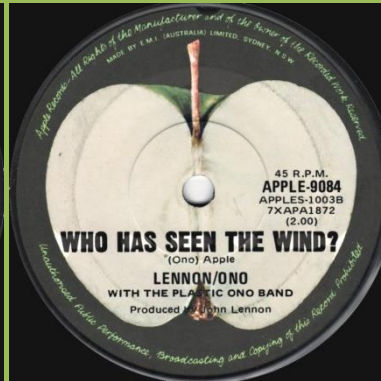

Lettering in italics

Lettering in non-italics

Small double pressing ring

APPLE-8967 - COLD TURKEY / DON'T WORRY KYOKO (MUMMY'S ONLY LOOKING FOR A HAND IN THE SNOW)

Without "45 R.P.M." print, promo sticker

With "45 R.P.M." print

Subtitle larger than main title, Produced by John and Yoko (Bag)

APPLE-9084 - INSTANT KARMA! / WHO HAS SEEN THE WIND?

Promo sticker

Lettering in italics, on A-side (Lennon) starts before I in INSTANT, Lettering in italics, on A-side (Lennon) starts under S in INSTANT
 on B-side (Ono) starts under H in HAS, (Apple) starts under E in THE on B-side (Ono) starts under H in HAS,
 (Apple) starts under E in THE

Lettering in italics, on A-side (Lennon) starts under S in INSTANT, Lettering non-italics
 on B-side (Ono) starts under H in HAS,
 (Apple) starts under H in THE

No spacing between composers and song titles

Small double pressing ring around center

APPLE-9401 - MOTHER / WHY?

APPLE-9488 - POWER TO THE PEOPLE / OPEN YOUR BOX

Promo sticker

An EMI Recording on bottom

An EMI Recording on left

APPLE A-9708 - IMAGINE / IT'S SO HARD