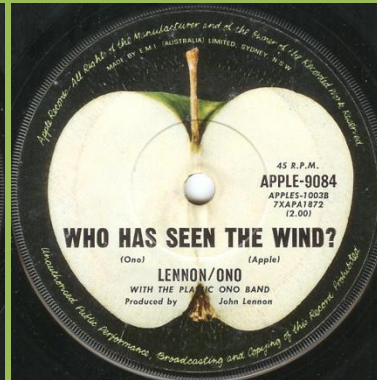

APPLE-8833 - GIVE PEACE A CHANCE / REMEMBER LOVE

APPLE A-8833 - GIVE PEACE A CHANCE / REMEMBER LOVE

Print 'Recorded...' on top of labels

Print 'Recorded...' on top of labels

Print 'Recorded...' on bottom of labels, lettering in italics

Lettering in italics

Lettering in non-italics

Small double pressing ring

APPLE-8967 - COLD TURKEY / DON'T WORRY KYOKO (MUMMY'S ONLY LOOKING FOR A HAND IN THE SNOW)

Without "45 R.P.M." print, promo sticker

Without "45 R.P.M." print

With "45 R.P.M." print

Subtitle equal length of main title, Produced by John Lennon and Yoko (Bag)

With "45 R.P.M." print

Subtitle equal length of main title, Produced by John and Yoko (Bag)

With "45 R.P.M." print

Subtitle larger than main title, Produced by John and Yoko (Bag)

APPLE-9084 - INSTANT KARMA! / WHO HAS SEEN THE WIND?

Promo sticker

Lettering in italics, on A-side (Lennon) starts before I in INSTANT, Lettering in italics, on A-side (Lennon) starts under S in INSTANT
 on B-side (Ono) starts under H in HAS, (Apple) starts under E in THE on B-side (Ono) starts under H in HAS,
 (Apple) starts under E in THE