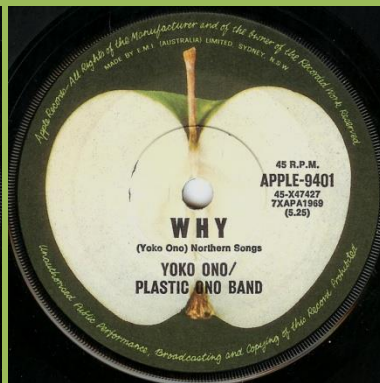

With "45 R.P.M." print

Subtitle larger than main title, Produced by John and Yoko (Bag)

APPLE-9084 - INSTANT KARMA! / WHO HAS SEEN THE WIND?

Promo sticker

Lettering in italics, on A-side (Lennon) starts before I in INSTANT, Lettering in italics, on A-side (Lennon) starts under S in INSTANT
 on B-side (Ono) starts under H in HAS, (Apple) starts under E in THE on B-side (Ono) starts under H in HAS,
 (Apple) starts under E in THE

Lettering in italics, on A-side (Lennon) starts under S in INSTANT, Lettering non-italics
 on B-side (Ono) starts under H in HAS,
 (Apple) starts under H in THE

No spacing between composers and song titles

Small double pressing ring around center

APPLE-9401 - MOTHER / WHY?

APPLE-9488 - POWER TO THE PEOPLE / OPEN YOUR BOX

Promo sticker

An EMI Recording on bottom

An EMI Recording on left

APPLE A-9708 - IMAGINE / IT'S SO HARD