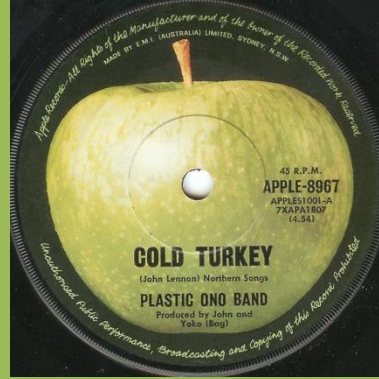

APPLE-8833 - GIVE PEACE A CHANCE / REMEMBER LOVE

APPLE A-8833 - GIVE PEACE A CHANCE / REMEMBER LOVE

Print 'Recorded...' on top of labels

Print 'Recorded...' on top of labels

Print 'Recorded...' on bottom of labels, lettering in italics

Lettering in italics

Lettering in non-italics

Small double pressing ring

APPLE-8967 - COLD TURKEY / DON'T WORRY KYOKO (MUMMY'S ONLY LOOKING FOR A HAND IN THE SNOW)

Without "45 R.P.M." print, promo sticker

Without "45 R.P.M." print

With "45 R.P.M." print

Subtitle equal length of main title, Produced by John Lennon and Yoko (Bag)

With "45 R.P.M." print

Subtitle equal length of main title, Produced by John and Yoko (Bag)