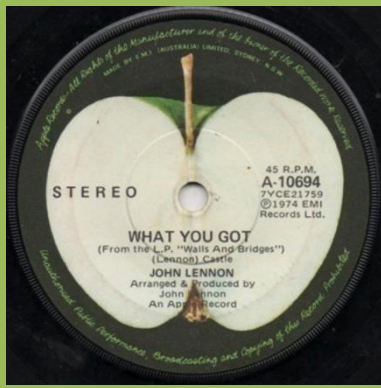

"An EMI Recording" on left side of labels, small double pressing ring around center

With Stereo print

APPLE A-10047 - HAPPY XMAS (WAR IS OVER) / LISTEN, THE SNOW IS FALLING

Morphing faces label, Promo print

Morphing faces label

Apple labels, single pressing ring

Apple labels, double pressing ring

APPLE A-10365 - MIND GAMES / MEAT CITY

APPLE A-10630 - WHATEVER GETS YOU THRU' THE NIGHT / BEEF JERKY

Promo print

Small, non-italic font

Tall, italic font

APPLE A-10694 - No. 9 DREAM / WHAT YOU GOT

Promo print & sticker

Promo print

Promo sticker

APPLE A-10779 - STAND BY ME / MOVE OVER MS. L.

Promo

Large pressing ring around playhole