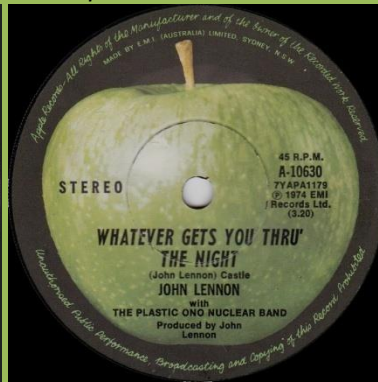

Small double pressing ring around center

APPLE-9401 - MOTHER / WHY?

APPLE-9488 - POWER TO THE PEOPLE / OPEN YOUR BOX

Promo sticker

An EMI Recording on bottom

An EMI Recording on left

APPLE A-9708 - IMAGINE / IT'S SO HARD

"An EMI Recording" on left side of labels, small double pressing ring around center

With Stereo print

APPLE A-10047 - HAPPY XMAS (WAR IS OVER) / LISTEN, THE SNOW IS FALLING

Morphing faces label, Promo print

Morphing faces label

Apple labels, single pressing ring

Apple labels, double pressing ring

APPLE A-10365 - MIND GAMES / MEAT CITY

APPLE A-10630 - WHATEVER GETS YOU THRU' THE NIGHT / BEEF JERKY

Promo print

Small, non-italic font

Tall, italic font

APPLE A-10694 - No. 9 DREAM / WHAT YOU GOT

Promo print & sticker

Promo print

Promo sticker

APPLE A-10779 - STAND BY ME / MOVE OVER MS. L.

Promo

Large pressing ring around playhole