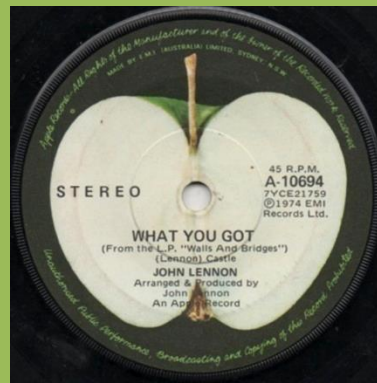

"An EMI Recording" on bottom Yoko not aligned to Recording of labels

"An EMI Recording" on bottom Yoko aligned right to Recording of labels "An EMI Recording" on left side of labels, no double pressing ring around center

"An EMI Recording" on left side of labels, small double pressing ring around center

With Stereo print

APPLE A-10047 - HAPPY XMAS (WAR IS OVER) / LISTEN, THE SNOW IS FALLING

Morphing faces label, Promo print

Morphing faces label

Apple labels, single pressing ring

Apple labels, double pressing ring

APPLE A-10365 - MIND GAMES / MEAT CITY

APPLE A-10630 - WHATEVER GETS YOU THRU' THE NIGHT / BEEF JERKY

Promo print

Small, non-italic font

Tall, italic font

APPLE A-10694 - No. 9 DREAM / WHAT YOU GOT

Promo print & sticker

Promo print

Promo sticker

APPLE A-10779 - STAND BY ME / MOVE OVER MS. L.

Promo

Large pressing ring around playhole