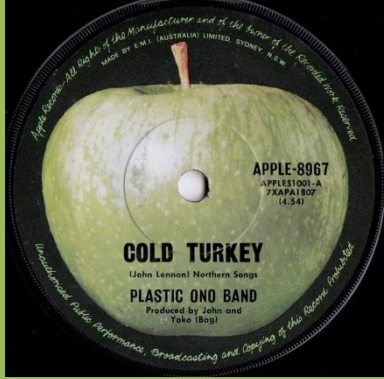

APPLE-8833 - GIVE PEACE A CHANCE / REMEMBER LOVE

APPLE A-8833 - GIVE PEACE A CHANCE / REMEMBER LOVE

Print 'Recorded...' on top of labels

Print 'Recorded...' on top of labels

Print 'Recorded...' on bottom of labels, lettering in italics

Lettering in italics

Lettering in non-italics

Small double pressing ring

APPLE-8967 - COLD TURKEY / DON'T WORRY KYOKO (MUMMY'S ONLY LOOKING FOR A HAND IN THE SNOW)

Without "45 R.P.M." print, promo sticker