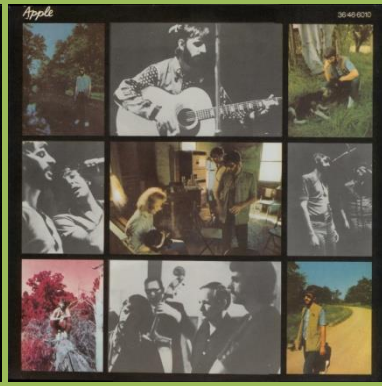

APPLE 34-6016 – SENTIMENTAL JOURNEY [fold-down mono]

Promo

APPLE 44-6016 – SENTIMENTAL JOURNEY

ESTEREO sticker on front

APPLE 6906 – SENTIMENTAL JOURNEY

APPLE 36-6010 – BEAUCOUPS OF BLUES [fold-down mono]

Insert

Promo

APPLE 46-6010 – BEAUCOUPS OF BLUES

Insert

APPLE 6903 – BEAUCOUPS OF BLUES

APPLE 8011 - RINGO

Promo

Green perimeter

White perimeter

White Apple, thin stalk

White Apple, thick stalk

APPLE 8106 – GOODNIGHT VIENNA

APPLE 9156 – BLAST FROM YOUR PAST

Printed inner

Promo