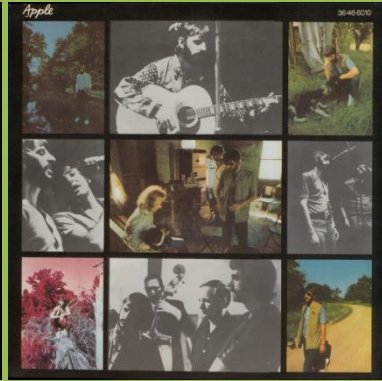

APPLE 34-6016 – SENTIMENTAL JOURNEY [fold-down mono]

Promo

APPLE 44-6016 – SENTIMENTAL JOURNEY

ESTEREO sticker on front

APPLE 6906 – SENTIMENTAL JOURNEY

APPLE 36-6010 – BEAUCOUPS OF BLUES [fold-down mono]

Insert

Promo

APPLE 46-6010 – BEAUCOUPS OF BLUES

Insert

APPLE 6903 – BEAUCOUPS OF BLUES

APPLE 8011 - RINGO

Promo

Green perimeter

White perimeter

White Apple, thin stalk

White Apple, thick stalk

APPLE 8106 – GOODNIGHT VIENNA

APPLE 9156 – BLAST FROM YOUR PAST

Printed inner

Promo