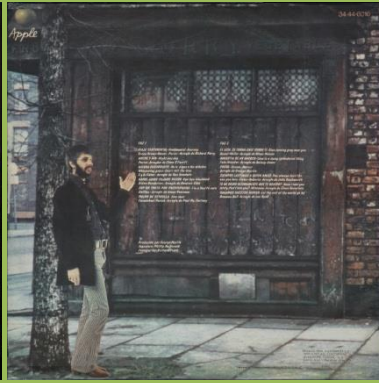

APPLE 34-6016 – SENTIMENTAL JOURNEY [fold-down mono]

Promo

APPLE 44-6016 – SENTIMENTAL JOURNEY

ESTEREO sticker on front

APPLE 6906 – SENTIMENTAL JOURNEY

APPLE 36-6010 – BEAUCOUPS OF BLUES [fold-down mono]

Insert

Promo

APPLE 46-6010 – BEAUCOUPS OF BLUES

Insert

APPLE 6903 – BEAUCOUPS OF BLUES

APPLE 8011 - RINGO

Promo

Green perimeter

White perimeter

White Apple, thin stalk

White Apple, thick stalk

APPLE 8106 – GOODNIGHT VIENNA

APPLE 9156 – BLAST FROM YOUR PAST

Printed inner

Promo