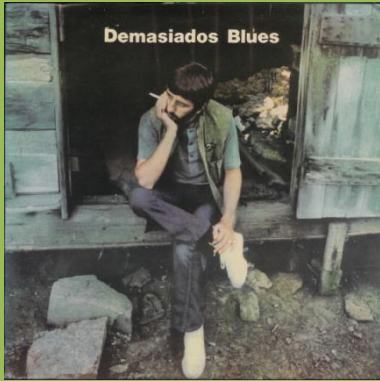

APPLE 34-6016 – SENTIMENTAL JOURNEY [fold-down mono]

Promo

APPLE 44-6016 – SENTIMENTAL JOURNEY

ESTEREO sticker on front

APPLE 6906 – SENTIMENTAL JOURNEY

APPLE 36-6010 – BEAUCOUPS OF BLUES [fold-down mono]

Insert

Promo

APPLE 46-6010 – BEAUCOUPS OF BLUES

Insert

APPLE 6903 – BEAUCOUPS OF BLUES

APPLE 8011 - RINGO

Promo

Green perimeter

White perimeter

White Apple, thin stalk

White Apple, thick stalk

APPLE 8106 – GOODNIGHT VIENNA

APPLE 9156 – BLAST FROM YOUR PAST

Printed inner

Promo