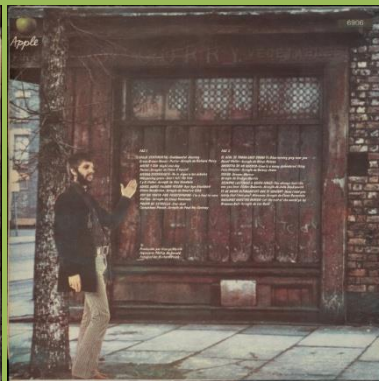

APPLE 34-6016 – SENTIMENTAL JOURNEY [fold-down mono]

Promo

APPLE 44-6016 – SENTIMENTAL JOURNEY

ESTEREO sticker on front

APPLE 6906 – SENTIMENTAL JOURNEY

APPLE 36-6010 – BEAUCOUPS OF BLUES [fold-down mono]

Insert

Promo

APPLE 46-6010 – BEAUCOUPS OF BLUES

Insert

APPLE 6903 – BEAUCOUPS OF BLUES

APPLE 8011 - RINGO

Promo

Green perimeter

White perimeter

White Apple, thin stalk

White Apple, thick stalk

APPLE 8106 – GOODNIGHT VIENNA

APPLE 9156 – BLAST FROM YOUR PAST

Printed inner

Promo