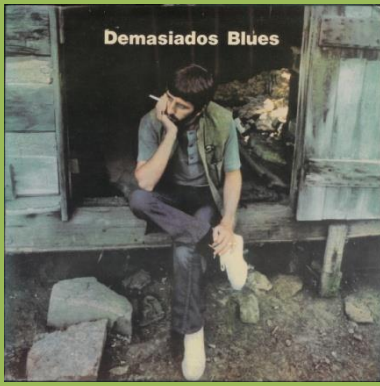

APPLE 34-6016 – SENTIMENTAL JOURNEY [fold-down mono]

Promo

APPLE 44-6016 – SENTIMENTAL JOURNEY

ESTEREO sticker on front

APPLE 6906 – SENTIMENTAL JOURNEY

APPLE 36-6010 – BEAUCOUPS OF BLUES [fold-down mono]

Insert

Promo

APPLE 46-6010 – BEAUCOUPS OF BLUES

Insert

APPLE 6903 – BEAUCOUPS OF BLUES

APPLE 8011 - RINGO

Promo

Green perimeter

White perimeter

White Apple, thin stalk

White Apple, thick stalk

APPLE 8106 – GOODNIGHT VIENNA

APPLE 9156 – BLAST FROM YOUR PAST

Printed inner

Promo