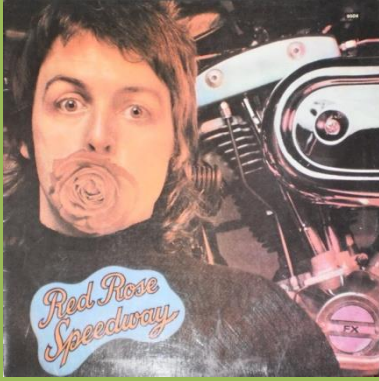

Inner sleeve

Promo

APPLE 6203 – WINGS WILD LIFE

Inner sleeve

APPLE P.M.C. 9503 – WINGS WILD LIFE

**APPLE 64035 – RED ROSE SPEEDWAY**

Cover types: 1) laminated, 2) non laminated

Promo

**APPLE 6435 – RED ROSE SPEEDWAY**

Sticker with number P.M.C. 9504 on front

Sticker with number 9504 on back

**APPLE P.M.C. 9504 – RED ROSE SPEEDWAY**

Cover type 1) sticker with number P.M.C. 9504

Cover type 2) sticker with number 9504

Cover type 3) printed number 9504

White Apple, boxed COMAR on left side of labels

**APPLE 8505 – BAND ON THE RUN**

**APPLE P.M.C. 9505 – BAND ON THE RUN**

Cover type 1) sticker with number 9505

Cover type 2) printed number 9505