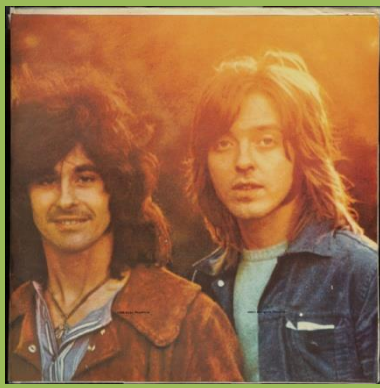

APPLE XS 1006 - ESPACIO (Modern Jazz Quartet)

ESTEREO sticker

Green/brown label

Light green label

APPLE 5113 – MAGIC CHRISTIAN MUSIC (Badfinger) [fold-down mono]

Promo

APPLE 10026 – BAJO EL JAZMIN (Modern Jazz Quartet) [fold-down mono]

APPLE S 10026 – BAJO EL JAZMIN (Modern Jazz Quartet)

ESTEREO sticker

APPLE XL 5161 - NO DICE (Badfinger) [fold-down mono]

Promo

APPLE SXL 5161 - NO DICE (Badfinger)

ESTEREO sticker

APPLE X(S) 5211 – CANCION DE LA TIERRA – CANCION DEL MAR (Mary Hopkin)

Some covers with ESTEREO sticker

Promo

APPLE S 5220 – DIA TRAS DIA (Badfinger)

Promo

No space over Producido por Todd Rundgren

Space over Producido por Todd Rundgren

APPLE 5220 – DIA TRAS DIA (Badfinger)

APPLE 6270 – ELEPHANT'S MEMORY (Elephant's Memory)