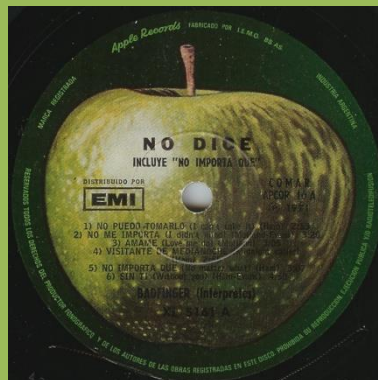

APPLE 5062 – POSTAL (Mary Hopkin)

Slick cover on thick cardboard

Promo

APPLE X 1006 - ESPACIO (Modern Jazz Quartet) [fold-down mono]

Cover types: 1) semi-glossy, 2) laminated

promo

Cover type 1

Cover type 2

APPLE XS 1006 - ESPACIO (Modern Jazz Quartet)

ESTEREO sticker

Green/brown label

Light green label

APPLE 5113 – MAGIC CHRISTIAN MUSIC (Badfinger) [fold-down mono]

Promo

APPLE 10026 – BAJO EL JAZMIN (Modern Jazz Quartet) [fold-down mono]

APPLE S 10026 – BAJO EL JAZMIN (Modern Jazz Quartet)

ESTEREO sticker

APPLE XL 5161 - NO DICE (Badfinger) [fold-down mono]

Promo

APPLE SXL 5161 - NO DICE (Badfinger)

ESTEREO sticker

APPLE X(S) 5211 – CANCION DE LA TIERRA – CANCION DEL MAR (Mary Hopkin)