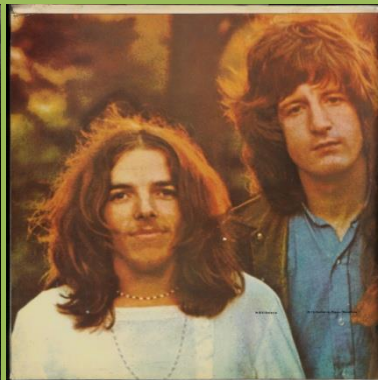

APPLE 5062 – POSTAL (Mary Hopkin)

Slick cover on thick cardboard

Promo

APPLE X 1006 - ESPACIO (Modern Jazz Quartet) [fold-down mono]

Cover types: 1) semi-glossy, 2) laminated

promo

Cover type 1

Cover type 2

APPLE XS 1006 - ESPACIO (Modern Jazz Quartet)

ESTEREO sticker

Green/brown label

Light green label

APPLE 5113 – MAGIC CHRISTIAN MUSIC (Badfinger) [fold-down mono]

Promo

APPLE 10026 – BAJO EL JAZMIN (Modern Jazz Quartet) [fold-down mono]

APPLE S 10026 – BAJO EL JAZMIN (Modern Jazz Quartet)

ESTEREO sticker

APPLE XL 5161 - NO DICE (Badfinger) [fold-down mono]

Promo

APPLE SXL 5161 - NO DICE (Badfinger)

ESTEREO sticker

APPLE X(S) 5211 – CANCION DE LA TIERRA – CANCION DEL MAR (Mary Hopkin)