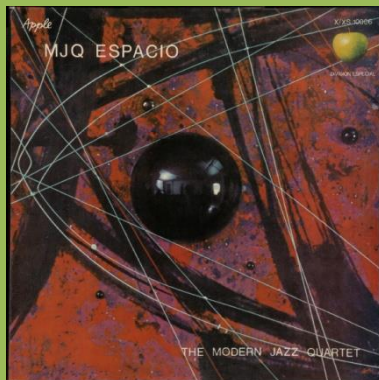

APPLE 5062 – POSTAL (Mary Hopkin)

Slick cover on thick cardboard

Promo

APPLE X 1006 - ESPACIO (Modern Jazz Quartet) [fold-down mono]

Cover types: 1) semi-glossy, 2) laminated

promo

Cover type 1

Cover type 2

APPLE XS 1006 - ESPACIO (Modern Jazz Quartet)

ESTEREO sticker

Green/brown label

Light green label

APPLE 5113 – MAGIC CHRISTIAN MUSIC (Badfinger) [fold-down mono]

Promo

APPLE 10026 – BAJO EL JAZMIN (Modern Jazz Quartet) [fold-down mono]

APPLE S 10026 – BAJO EL JAZMIN (Modern Jazz Quartet)

ESTEREO sticker

APPLE XL 5161 - NO DICE (Badfinger) [fold-down mono]

Promo

APPLE SXL 5161 - NO DICE (Badfinger)

ESTEREO sticker

APPLE X(S) 5211 – CANCION DE LA TIERRA – CANCION DEL MAR (Mary Hopkin)