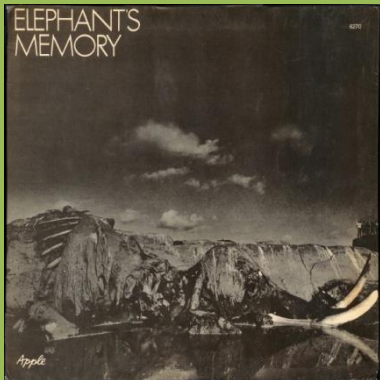

APPLE XS 1006 - ESPACIO (Modern Jazz Quartet)

ESTEREO sticker

Green/brown label

Light green label

APPLE 5113 – MAGIC CHRISTIAN MUSIC (Badfinger) [fold-down mono]

Promo

APPLE 10026 – BAJO EL JAZMIN (Modern Jazz Quartet) [fold-down mono]

APPLE S 10026 – BAJO EL JAZMIN (Modern Jazz Quartet)

ESTEREO sticker

APPLE XL 5161 - NO DICE (Badfinger) [fold-down mono]

Promo

APPLE SXL 5161 - NO DICE (Badfinger)

ESTEREO sticker

APPLE X(S) 5211 – CANCION DE LA TIERRA – CANCION DEL MAR (Mary Hopkin)

Some covers with ESTEREO sticker

Promo

APPLE S 5220 – DIA TRAS DIA (Badfinger)

Promo

No space over Producido por Todd Rundgren

Space over Producido por Todd Rundgren

APPLE 5220 – DIA TRAS DIA (Badfinger)

APPLE 6270 – ELEPHANT'S MEMORY (Elephant's Memory)

Promo

APPLE 53018 – RETRATO DE MARY HOPKIN (Mary Hopkin)

Comes in a die cut sleeve with a 12"x 12" sized photo sheet

Cover with sheet in place

Promo