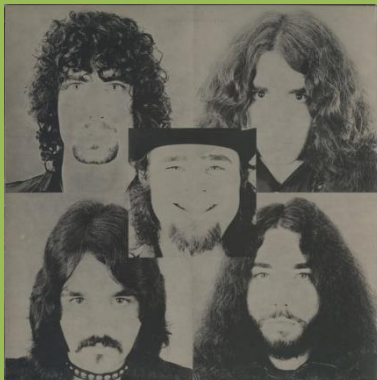

APPLE XS 1006 - ESPACIO (Modern Jazz Quartet)

ESTEREO sticker

Green/brown label

Light green label

APPLE 5113 – MAGIC CHRISTIAN MUSIC (Badfinger) [fold-down mono]

Promo

APPLE 10026 – BAJO EL JAZMIN (Modern Jazz Quartet) [fold-down mono]

APPLE S 10026 – BAJO EL JAZMIN (Modern Jazz Quartet)

ESTEREO sticker

APPLE XL 5161 - NO DICE (Badfinger) [fold-down mono]

Promo

APPLE SXL 5161 - NO DICE (Badfinger)

ESTEREO sticker

APPLE X(S) 5211 – CANCION DE LA TIERRA – CANCION DEL MAR (Mary Hopkin)

Some covers with ESTEREO sticker

Promo

APPLE S 5220 – DIA TRAS DIA (Badfinger)

Promo

No space over Producido por Todd Rundgren

Space over Producido por Todd Rundgren

APPLE 5220 – DIA TRAS DIA (Badfinger)

APPLE 6270 – ELEPHANT'S MEMORY (Elephant's Memory)

Promo

APPLE 53018 – RETRATO DE MARY HOPKIN (Mary Hopkin)

Comes in a die cut sleeve with a 12"x 12" sized photo sheet

Cover with sheet in place

Promo