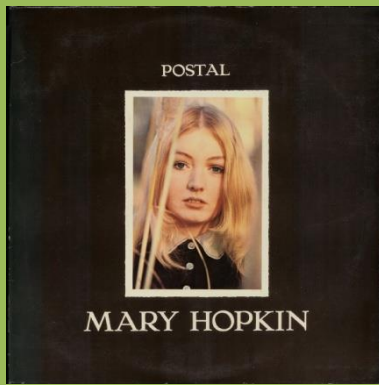

APPLE 5062 – POSTAL (Mary Hopkin)

Slick cover on thick cardboard

Promo

APPLE X 1006 - ESPACIO (Modern Jazz Quartet) [fold-down mono]

Cover types: 1) semi-glossy, 2) laminated

promo

Cover type 1

Cover type 2

APPLE XS 1006 - ESPACIO (Modern Jazz Quartet)

ESTEREO sticker

Green/brown label

Light green label

APPLE 5113 – MAGIC CHRISTIAN MUSIC (Badfinger) [fold-down mono]

Promo

APPLE 10026 – BAJO EL JAZMIN (Modern Jazz Quartet) [fold-down mono]

APPLE S 10026 – BAJO EL JAZMIN (Modern Jazz Quartet)

ESTEREO sticker

APPLE XL 5161 - NO DICE (Badfinger) [fold-down mono]

Promo

APPLE SXL 5161 - NO DICE (Badfinger)

ESTEREO sticker

APPLE X(S) 5211 – CANCION DE LA TIERRA – CANCION DEL MAR (Mary Hopkin)