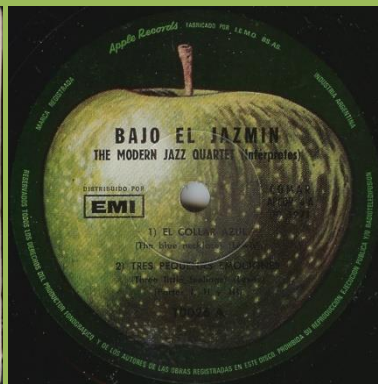

APPLE 5062 – POSTAL (Mary Hopkin)

Slick cover on thick cardboard

Promo

APPLE X 1006 - ESPACIO (Modern Jazz Quartet) [fold-down mono]

Cover types: 1) semi-glossy, 2) laminated

promo

Cover type 1

Cover type 2

APPLE XS 1006 - ESPACIO (Modern Jazz Quartet)

ESTEREO sticker

Green/brown label

Light green label

APPLE 5113 – MAGIC CHRISTIAN MUSIC (Badfinger) [fold-down mono]

Promo

APPLE 10026 – BAJO EL JAZMIN (Modern Jazz Quartet) [fold-down mono]

APPLE S 10026 – BAJO EL JAZMIN (Modern Jazz Quartet)

ESTEREO sticker

APPLE XL 5161 - NO DICE (Badfinger) [fold-down mono]

Promo

APPLE SXL 5161 - NO DICE (Badfinger)

ESTEREO sticker

APPLE X(S) 5211 – CANCION DE LA TIERRA – CANCION DEL MAR (Mary Hopkin)